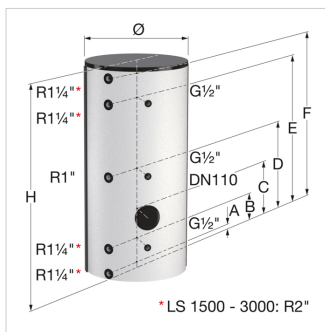

### 18646 - LS 2000

Description	FlexTherm LS 2000L+ins. white(18820+25)	
Article	18646	
Model	FlexTherm LS 500 - 3000	
Capacity [l]	2000	
Dimensions *	Ø [mm]	1100
	H [mm]	2440
	Tilting height [mm]	2600
Insulation colour	white	
Weight [kg]	474	

### Attributes

<b>Material boiler tank</b>	Steel
<b>Material casing</b>	Plastic
<b>Surface protection of tank</b>	Enamelled
<b>Volume [l]</b>	2000
<b>Max. operating temperature [°C]</b>	95
<b>Max. operating pressure [bar]</b>	10
<b>Material insulating material</b>	Other
<b>Recirculation connection</b>	Yes
<b>With drain possibility (connection)</b>	Yes
<b>Vertical positioning</b>	Yes
<b>Height [mm]</b>	2440
<b>Width [mm]</b>	1100
<b>Depth [mm]</b>	1100
<b>Cold tap water connection</b>	External thread
<b>Nominal diameter cold tap water</b>	2 inch (50)
<b>Hot tap water connection</b>	External thread
<b>Nominal diameter hot tap water</b>	2 inch (50)
<b>Circulation pipe connection</b>	External thread
<b>Nominal diameter circulation pipe</b>	1 inch (25)

Type	Distance from floor to connection centres					
	A [mm]	B [mm]	C [mm]	D [mm]	E [mm]	F [mm]
<b>FlexTherm LS 500</b>	60	285	485	830	1375	1600
<b>FlexTherm LS 750</b>	60	300	637	970	1420	1900
<b>FlexTherm LS 1000</b>	70	310	645	1100	1670	2160
<b>FlexTherm LS 1500</b>	85	385	585	1160	1935	2235
<b>FlexTherm LS 2000</b>	105	405	605	1180	1955	2235
<b>FlexTherm LS 3000</b>	95	420	620	1420	2405	2730