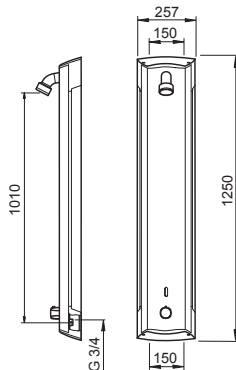

6664STW

I (ISO 3822)
100 - 1000 kPa
0.19 l/s (300 kPa w/Controller)
200 kPa (0.2 l/s w/Reducer)
max. +70°C

IP 55
12 VDC

(EMC 2004/108/EY)