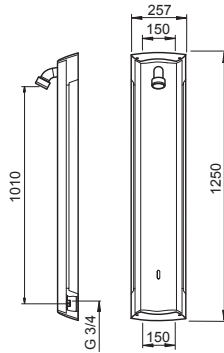

6661STW

I (ISO 3822)
100 - 1000 kPa
0.22 l/s (300 kPa)
0.195 l/s (300 kPa w/Controller)
300 kPa (0.2 l/s w/Reducer)
max. +70°C

IP 55
12 VDC

(EMC 2004/108/EY)