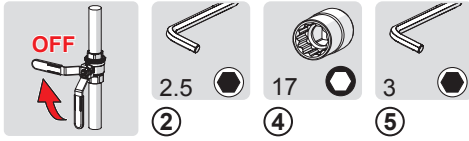

159670/10

159667/10

159670/10

159667/10

1

2

Oras Group is a powerful European provider of sanitary fittings: the market leader in the Nordics and a leading company in Continental Europe. The company's mission is to make the use of water easy and sustainable and its vision is to become the European leader of advanced sanitary fittings. Oras Group has two strong brands: Oras and Hansa.