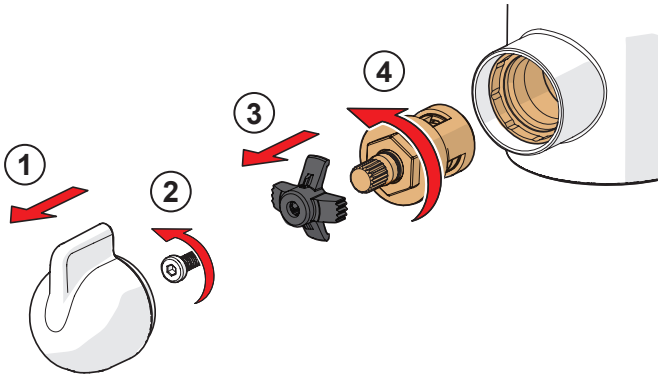

159670/10

159667/10

159670/10

159667/10

1

2

Oras Group is a powerful European provider of sanitary fittings: the market leader in the Nordics and a leading company in Continental Europe. The company's mission is to make the use of water easy and sustainable and its vision is to become the European leader of advanced sanitary fittings. Oras Group has two strong brands: Oras and Hansa.