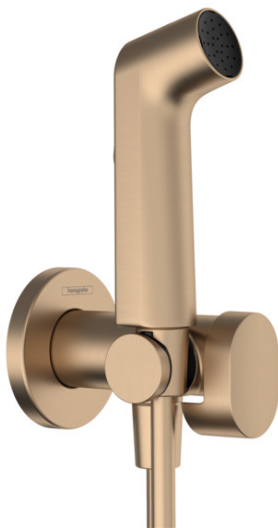

Bidette hand shower 1jet S EcoSmart+ for mixed water with shower holder and shower hose 125 cm

Finish: **Brushed Bronze** Article Number: **29232140**

Description

product features

- consists of: bidette hand shower, shut-off valve with integrated shower holder, shower hose
- shower head size: 28 mm
- integrated support function
- maximum flow rate at 3 bar: 5 l/min
- minimum flow pressure: 1 bar
- operating pressure: min. 1 bar/max. 10 bar
- pivot connector prevents hose from tangling
- shower hose with conical nut on both ends
- with non-return valve
- wall supports of metal
- wall mounting: screw fastening
- rinseable screen seal
- not intrinsically safe against backflow
- not suitable for operation in countries with valid EN 1717
- EU taxonomy: max. 6 l/min - Substantial Contribution (SC)

Technology

Product image

Scale drawing

Bidette hand shower 1jet S EcoSmart+ for mixed water with shower holder and shower hose 125 cm

Finish: **Brushed Bronze** Article Number: **29232140**

Flowchart

Bidette hand shower 1jet S EcoSmart+ for mixed water with shower holder and shower hose 125 cm

Finish: **Brushed Bronze**

Article Number: **29232140**

Exploded Drawing

Year of production: >10/22

Bidette hand shower 1jet S EcoSmart+ for mixed water with shower holder and shower hose 125 cm

Finish: **Brushed Bronze** Article Number: **29232140**

Spare part list

Year of production: >10/22

Pos.	Description	Article Number	PC	PU
1	handle	94564140	60	1
2	handle fixing set	94565000	1	1
3	cartridge, assy	94575000	10	1
4	handshower	94569140	59	1
5	guide	94568000	1	1
6	seal	98058000	1	1
7	shower hose Isiflex'B 1,25 m	28272140	99	1
8	filter packing	94246000	1	1
9	escutcheon	94567140	56	1
10	non return valve	93250000	5	1
11	extension set	94574000	8	1
a	-	29235180	99	1