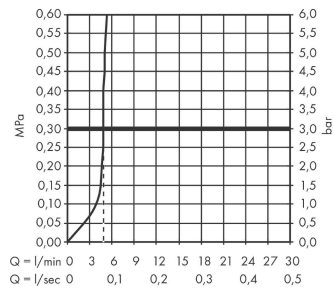

Bidette hand shower 1jet S EcoSmart+ for mixed water with shower holder and shower hose 125 cm

Finish: **Brushed Bronze** Article Number: **29232140**

Description

product features

- consists of: bidette hand shower, shut-off valve with integrated shower holder, shower hose
- shower head size: 28 mm
- integrated support function
- maximum flow rate at 3 bar: 5 l/min
- minimum flow pressure: 1 bar
- operating pressure: min. 1 bar/max. 10 bar
- pivot connector prevents hose from tangling
- shower hose with conical nut on both ends
- with non-return valve
- wall supports of metal
- wall mounting: screw fastening
- rinseable screen seal
- not intrinsically safe against backflow
- not suitable for operation in countries with valid EN 1717
- EU taxonomy: max. 6 l/min - Substantial Contribution (SC)

Technology

Product image

Scale drawing

Bidette hand shower 1jet S EcoSmart+ for mixed water with shower holder and shower hose 125 cm

Finish: **Brushed Bronze** Article Number: **29232140**

Flowchart

Bidette hand shower 1jet S EcoSmart+ for mixed water with shower holder and shower hose 125 cm