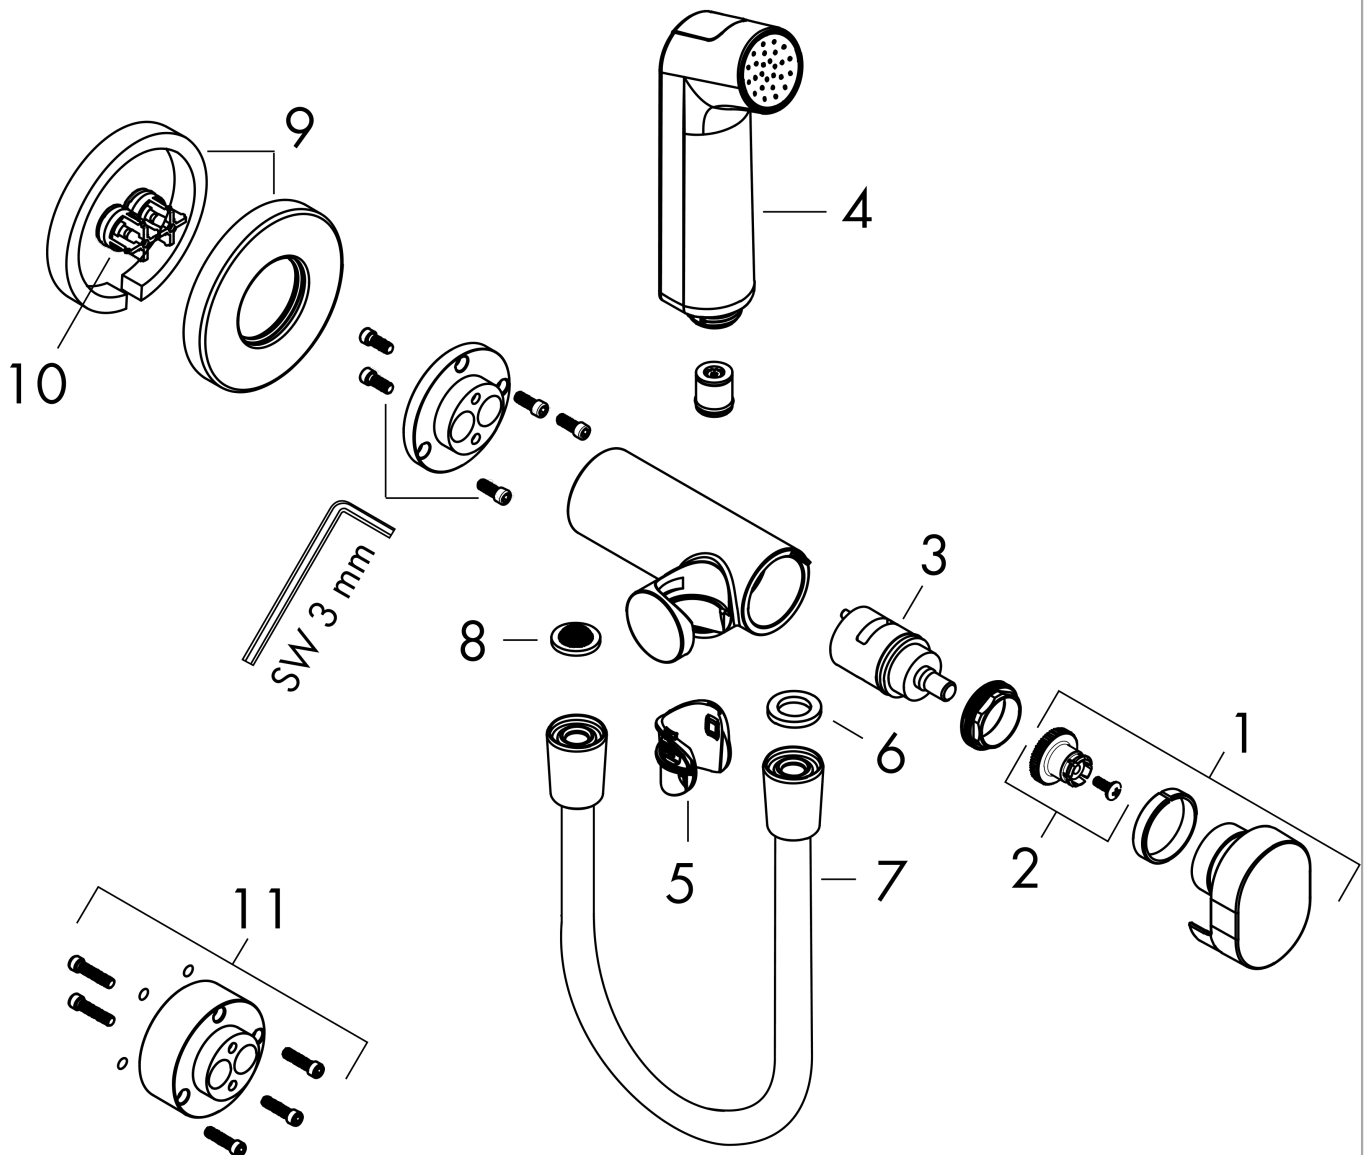

Bidette hand shower 1jet S EcoSmart+ for mixed water with shower holder and shower hose 125 cm

Finish: **Brushed Bronze** Article Number: **29232140**

Description

product features

- consists of: bidette hand shower, shut-off valve with integrated shower holder, shower hose
- shower head size: 28 mm
- integrated support function
- maximum flow rate at 3 bar: 5 l/min
- minimum flow pressure: 1 bar
- operating pressure: min. 1 bar/max. 10 bar
- pivot connector prevents hose from tangling
- shower hose with conical nut on both ends
- with non-return valve
- wall supports of metal
- wall mounting: screw fastening
- rinseable screen seal
- not intrinsically safe against backflow
- not suitable for operation in countries with valid EN 1717
- EU taxonomy: max. 6 l/min - Substantial Contribution (SC)

Technology

Product image

Scale drawing

Bidette hand shower 1jet S EcoSmart+ for mixed water with shower holder and shower hose 125 cm

Finish: **Brushed Bronze** Article Number: **29232140**

Flowchart

Bidette hand shower 1jet S EcoSmart+ for mixed water with shower holder and shower hose 125 cm

Finish: **Brushed Bronze**

Article Number: **29232140**

Exploded Drawing

Year of production: >10/22

Bidette hand shower 1jet S EcoSmart+ for mixed water with shower holder and shower hose 125 cm

Finish: **Brushed Bronze** Article Number: **29232140**

Spare part list

Year of production: >10/22

Pos.	Description	Article Number	PC	PU
1	handle	94564140	60	1
2	handle fixing set	94565000	1	1
3	cartridge, assy	94575000	10	1
4	handshower	94569140	59	1
5	guide	94568000	1	1
6	seal	98058000	1	1
7	shower hose Isiflex'B 1,25 m	28272140	99	1
8	filter packing	94246000	1	1
9	escutcheon	94567140	56	1
10	non return valve	93250000	5	1
11	extension set	94574000	8	1
a	-	29235180	99	1