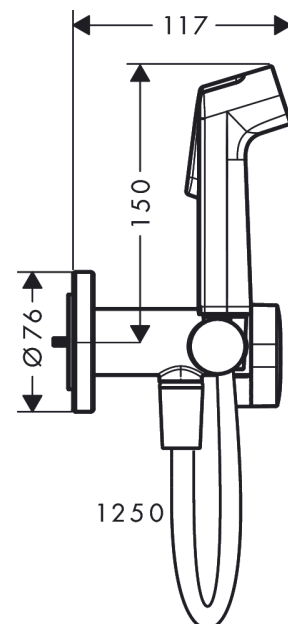

Bidette hand shower 1jet S EcoSmart+ for mixed water with shower holder and shower hose 125 cm

Finish: **Brushed Bronze** Article Number: **29232140**

Description

product features

- consists of: bidette hand shower, shut-off valve with integrated shower holder, shower hose
- shower head size: 28 mm
- integrated support function
- maximum flow rate at 3 bar: 5 l/min
- minimum flow pressure: 1 bar
- operating pressure: min. 1 bar/max. 10 bar
- pivot connector prevents hose from tangling
- shower hose with conical nut on both ends
- with non-return valve
- wall supports of metal
- wall mounting: screw fastening
- rinseable screen seal
- not intrinsically safe against backflow
- not suitable for operation in countries with valid EN 1717
- EU taxonomy: max. 6 l/min - Substantial Contribution (SC)

Technology

Product image

Scale drawing

Bidette hand shower 1jet S EcoSmart+ for mixed water with shower holder and shower hose 125 cm

Finish: **Brushed Bronze** Article Number: **29232140**

Flowchart

Bidette hand shower 1jet S EcoSmart+ for mixed water with shower holder and shower hose 125 cm

Finish: **Brushed Bronze**

Article Number: **29232140**

Exploded Drawing

Year of production: >10/22

Bidette hand shower 1jet S EcoSmart+ for mixed water with shower holder and shower hose 125 cm

Finish: **Brushed Bronze** Article Number: **29232140**

Spare part list

Year of production: >10/22

Pos.	Description	Article Number	PC	PU
1	handle	94564140	60	1
2	handle fixing set	94565000	1	1
3	cartridge, assy	94575000	10	1
4	handshower	94569140	59	1
5	guide	94568000	1	1
6	seal	98058000	1	1
7	shower hose Isiflex'B 1,25 m	28272140	99	1
8	filter packing	94246000	1	1
9	escutcheon	94567140	56	1
10	non return valve	93250000	5	1
11	extension set	94574000	8	1
a	-	29235180	99	1