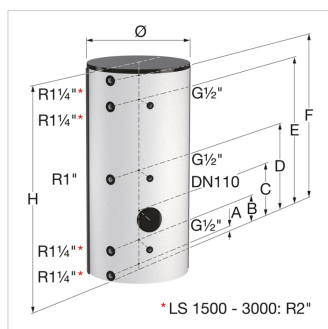

### 18640 - LS 1000

Description	FlexTherm LS 1000L+ins. white(18800+05)	
Article	18640	
Model	FlexTherm LS 500 - 3000	
Capacity [l]	1000	
Dimensions *	Ø [mm]	800
	H [mm]	2230
	Tilting height [mm]	2320
Insulation colour	white	
Weight [kg]	232	

### Attributes

<b>Material boiler tank</b>	Steel
<b>Material casing</b>	Plastic
<b>Surface protection of tank</b>	Enamelled
<b>Volume [l]</b>	1000
<b>Max. operating temperature [°C]</b>	95
<b>Max. operating pressure [bar]</b>	10
<b>Material insulating material</b>	Other
<b>Recirculation connection</b>	Yes
<b>With drain possibility (connection)</b>	Yes
<b>Vertical positioning</b>	Yes
<b>Height [mm]</b>	2230
<b>Width [mm]</b>	800
<b>Depth [mm]</b>	800
<b>Cold tap water connection</b>	External thread
<b>Nominal diameter cold tap water</b>	1 1/4 inch (32)
<b>Hot tap water connection</b>	External thread
<b>Nominal diameter hot tap water</b>	1 1/4 inch (32)
<b>Circulation pipe connection</b>	External thread
<b>Nominal diameter circulation pipe</b>	1 inch (25)

Type	Distance from floor to connection centres					
	A [mm]	B [mm]	C [mm]	D [mm]	E [mm]	F [mm]
<b>FlexTherm LS 500</b>	60	285	485	830	1375	1600
<b>FlexTherm LS 750</b>	60	300	637	970	1420	1900
<b>FlexTherm LS 1000</b>	70	310	645	1100	1670	2160
<b>FlexTherm LS 1500</b>	85	385	585	1160	1935	2235
<b>FlexTherm LS 2000</b>	105	405	605	1180	1955	2235
<b>FlexTherm LS 3000</b>	95	420	620	1420	2405	2730