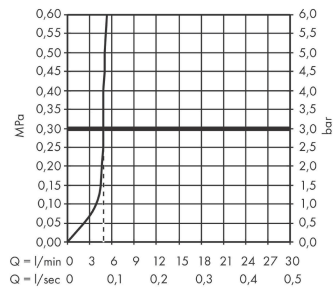

Bidette hand shower 1jet S EcoSmart+ for mixed water with shower holder and shower hose 125 cm

Finish: **Matt White** Article Number: **29232700**

Description

product features

- consists of: bidette hand shower, shut-off valve with integrated shower holder, shower hose
- shower head size: 28 mm
- integrated support function
- maximum flow rate at 3 bar: 5 l/min
- minimum flow pressure: 1 bar
- operating pressure: min. 1 bar/max. 10 bar
- pivot connector prevents hose from tangling
- shower hose with conical nut on both ends
- with non-return valve
- wall supports of metal
- wall mounting: screw fastening
- rinseable screen seal
- not intrinsically safe against backflow
- not suitable for operation in countries with valid EN 1717
- EU taxonomy: max. 6 l/min - Substantial Contribution (SC)

Technology

Product image

Scale drawing

Bidette hand shower 1jet S EcoSmart+ for mixed water with shower holder and shower hose 125 cm

Finish: **Matt White** Article Number: **29232700**

Flowchart

Bidette hand shower 1jet S EcoSmart+ for mixed water with shower holder and shower hose 125 cm

Finish: **Matt White** Article Number: **29232700**

Exploded Drawing

Year of production: >10/22

Bidette hand shower 1jet S EcoSmart+ for mixed water with shower holder and shower hose 125 cm

Finish: **Matt White** Article Number: **29232700**