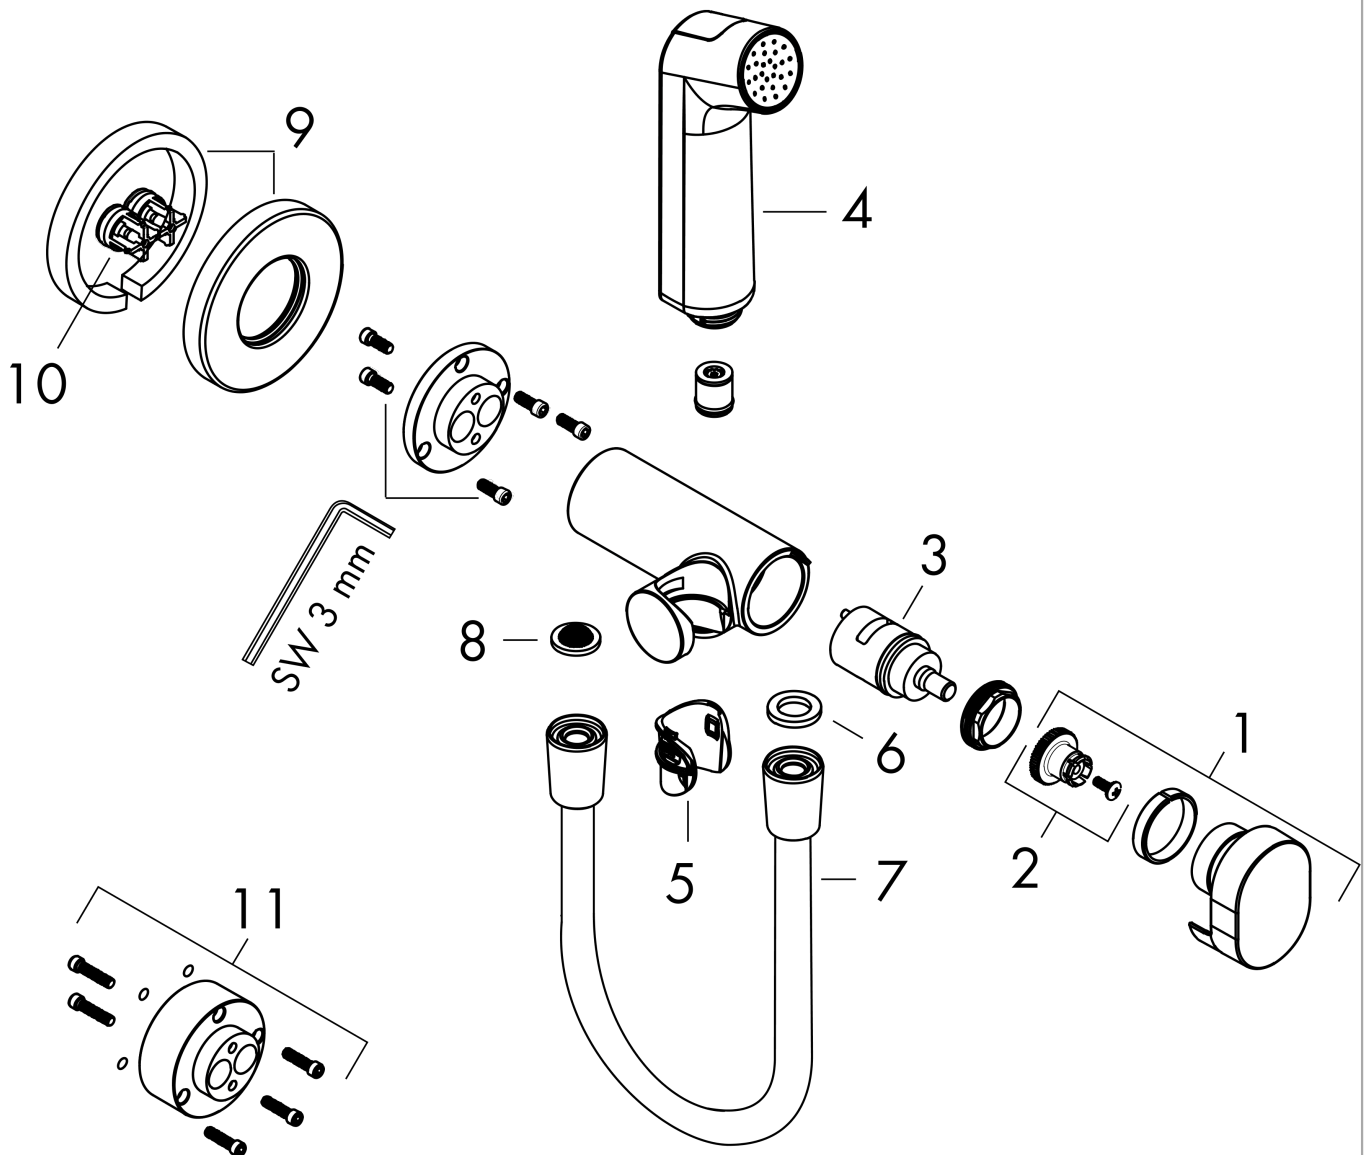

Bidette hand shower 1jet S EcoSmart+ for mixed water with shower holder and shower hose 125 cm

Finish: **Matt White** Article Number: **29232700**

Description

product features

- consists of: bidette hand shower, shut-off valve with integrated shower holder, shower hose
- shower head size: 28 mm
- integrated support function
- maximum flow rate at 3 bar: 5 l/min
- minimum flow pressure: 1 bar
- operating pressure: min. 1 bar/max. 10 bar
- pivot connector prevents hose from tangling
- shower hose with conical nut on both ends
- with non-return valve
- wall supports of metal
- wall mounting: screw fastening
- rinseable screen seal
- not intrinsically safe against backflow
- not suitable for operation in countries with valid EN 1717
- EU taxonomy: max. 6 l/min - Substantial Contribution (SC)

Technology

Product image

Scale drawing

Bidette hand shower 1jet S EcoSmart+ for mixed water with shower holder and shower hose 125 cm

Finish: **Matt White** Article Number: **29232700**

Flowchart

Bidette hand shower 1jet S EcoSmart+ for mixed water with shower holder and shower hose 125 cm

Finish: **Matt White** Article Number: **29232700**

Exploded Drawing

Year of production: >10/22

Bidette hand shower 1jet S EcoSmart+ for mixed water with shower holder and shower hose 125 cm

Finish: **Matt White** Article Number: **29232700**

Spare part list

Year of production: >10/22

Pos.	Description	Article Number	PC	PU
1	handle	94564700	60	1
2	handle fixing set	94565000	1	1
3	cartridge, assy	94575000	10	1
4	handshower	94569700	59	1
5	guide	94568000	1	1
6	seal	98058000	1	1
7	shower hose Isiflex'B 1,25 m	28272700	99	1
8	filter packing	94246000	1	1
9	escutcheon	94567700	56	1
10	non return valve	93250000	5	1
11	extension set	94574000	8	1
a	-	29235180	99	1