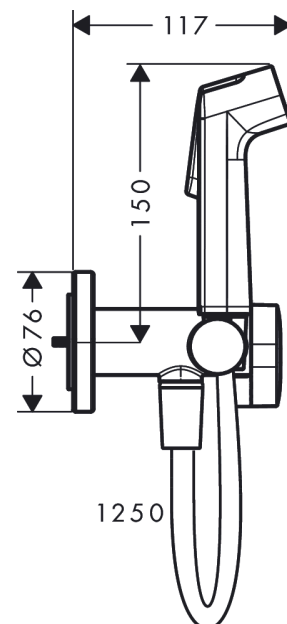

Bidette hand shower 1jet S EcoSmart+ for mixed water with shower holder and shower hose 125 cm

Finish: **Matt White** Article Number: **29232700**

Description

product features

- consists of: bidette hand shower, shut-off valve with integrated shower holder, shower hose
- shower head size: 28 mm
- integrated support function
- maximum flow rate at 3 bar: 5 l/min
- minimum flow pressure: 1 bar
- operating pressure: min. 1 bar/max. 10 bar
- pivot connector prevents hose from tangling
- shower hose with conical nut on both ends
- with non-return valve
- wall supports of metal
- wall mounting: screw fastening
- rinseable screen seal
- not intrinsically safe against backflow
- not suitable for operation in countries with valid EN 1717
- EU taxonomy: max. 6 l/min - Substantial Contribution (SC)

Technology

Product image

Scale drawing

Bidette hand shower 1jet S EcoSmart+ for mixed water with shower holder and shower hose 125 cm

Finish: **Matt White** Article Number: **29232700**

Flowchart

Bidette hand shower 1jet S EcoSmart+ for mixed water with shower holder and shower hose 125 cm

Finish: **Matt White** Article Number: **29232700**

Exploded Drawing

Year of production: >10/22

Bidette hand shower 1jet S EcoSmart+ for mixed water with shower holder and shower hose 125 cm

Finish: **Matt White** Article Number: **29232700**

Spare part list

Year of production: >10/22

Pos.	Description	Article Number	PC	PU
1	handle	94564700	60	1
2	handle fixing set	94565000	1	1
3	cartridge, assy	94575000	10	1
4	handshower	94569700	59	1
5	guide	94568000	1	1
6	seal	98058000	1	1
7	shower hose Isiflex'B 1,25 m	28272700	99	1
8	filter packing	94246000	1	1
9	escutcheon	94567700	56	1
10	non return valve	93250000	5	1
11	extension set	94574000	8	1
a	-	29235180	99	1