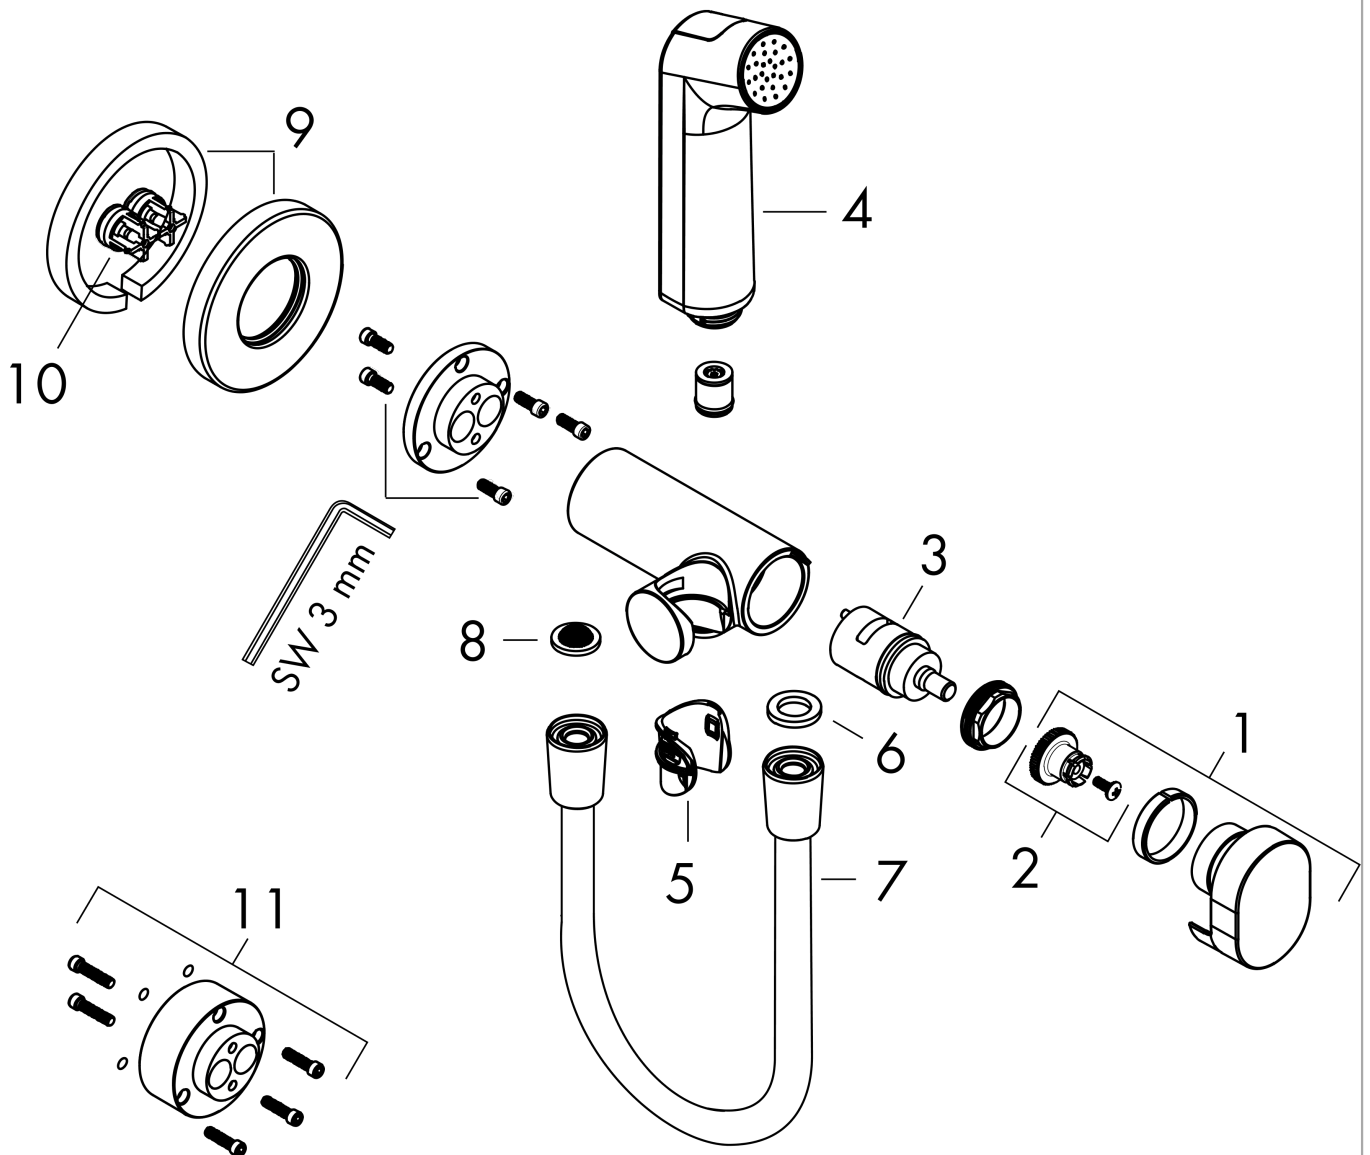

#### product features

- consists of: bidette hand shower, shut-off valve with integrated shower holder, shower hose
- shower head size: 28 mm
- integrated support function
- maximum flow rate at 3 bar: 5 l/min
- minimum flow pressure: 1 bar
- operating pressure: min. 1 bar/max. 10 bar
- pivot connector prevents hose from tangling
- shower hose with conical nut on both ends
- with non-return valve
- wall supports of metal
- wall mounting: screw fastening
- rinseable screen seal
- not intrinsically safe against backflow
- not suitable for operation in countries with valid EN 1717
- EU taxonomy: max. 6 l/min - Substantial Contribution (SC)

### Scale drawing

**Bidette hand shower 1jet S EcoSmart+ for mixed water with shower holder and shower hose 125 cm**

Finish: **Matt Black** Article Number: **29232670**

**Flowchart**

**Bidette hand shower 1jet S EcoSmart+ for mixed water with shower holder and shower hose 125 cm**

Finish: **Matt Black** Article Number: **29232670**

**Exploded Drawing**

Year of production: >10/22

**Bidette hand shower 1jet S EcoSmart+ for mixed water with shower holder and shower hose 125 cm**

Finish: **Matt Black** Article Number: **29232670**

**Spare part list**

Year of production: >10/22

Pos.	Description	Article Number	PC	PU
1	handle	94564670	60	1
2	handle fixing set	94565000	1	1
3	cartridge, assy	94575000	10	1
4	handshower	94569670	59	1
5	guide	94568000	1	1
6	seal	98058000	1	1
7	shower hose Isiflex'B 1,25 m	28272670	99	1
8	filter packing	94246000	1	1
9	escutcheon	94567670	56	1
10	non return valve	93250000	5	1
11	extension set	94574000	8	1
a	-	29235180	99	1