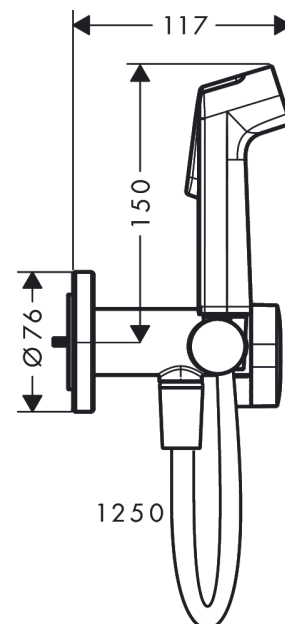

## Bidette hand shower 1jet S EcoSmart+ for mixed water with shower holder and shower hose 125 cm

Finish: **Matt Black** Article Number: **29232670**

#### product features

- consists of: bidette hand shower, shut-off valve with integrated shower holder, shower hose
- shower head size: 28 mm
- integrated support function
- maximum flow rate at 3 bar: 5 l/min
- minimum flow pressure: 1 bar
- operating pressure: min. 1 bar/max. 10 bar
- pivot connector prevents hose from tangling
- shower hose with conical nut on both ends
- with non-return valve
- wall supports of metal
- wall mounting: screw fastening
- rinseable screen seal
- not intrinsically safe against backflow
- not suitable for operation in countries with valid EN 1717
- EU taxonomy: max. 6 l/min - Substantial Contribution (SC)

### Scale drawing

**Bidette hand shower 1jet S EcoSmart+ for mixed water with shower holder and shower hose 125 cm**

Finish: **Matt Black** Article Number: **29232670**

**Flowchart**

**Bidette hand shower 1jet S EcoSmart+ for mixed water with shower holder and shower hose 125 cm**

**Spare part list**

Year of production: >10/22

Pos.	Description	Article Number	PC	PU
1	handle	94564670	60	1
2	handle fixing set	94565000	1	1
3	cartridge, assy	94575000	10	1
4	handshower	94569670	59	1
5	guide	94568000	1	1
6	seal	98058000	1	1
7	shower hose Isiflex'B 1,25 m	28272670	99	1
8	filter packing	94246000	1	1
9	escutcheon	94567670	56	1
10	non return valve	93250000	5	1
11	extension set	94574000	8	1
a	-	29235180	99	1