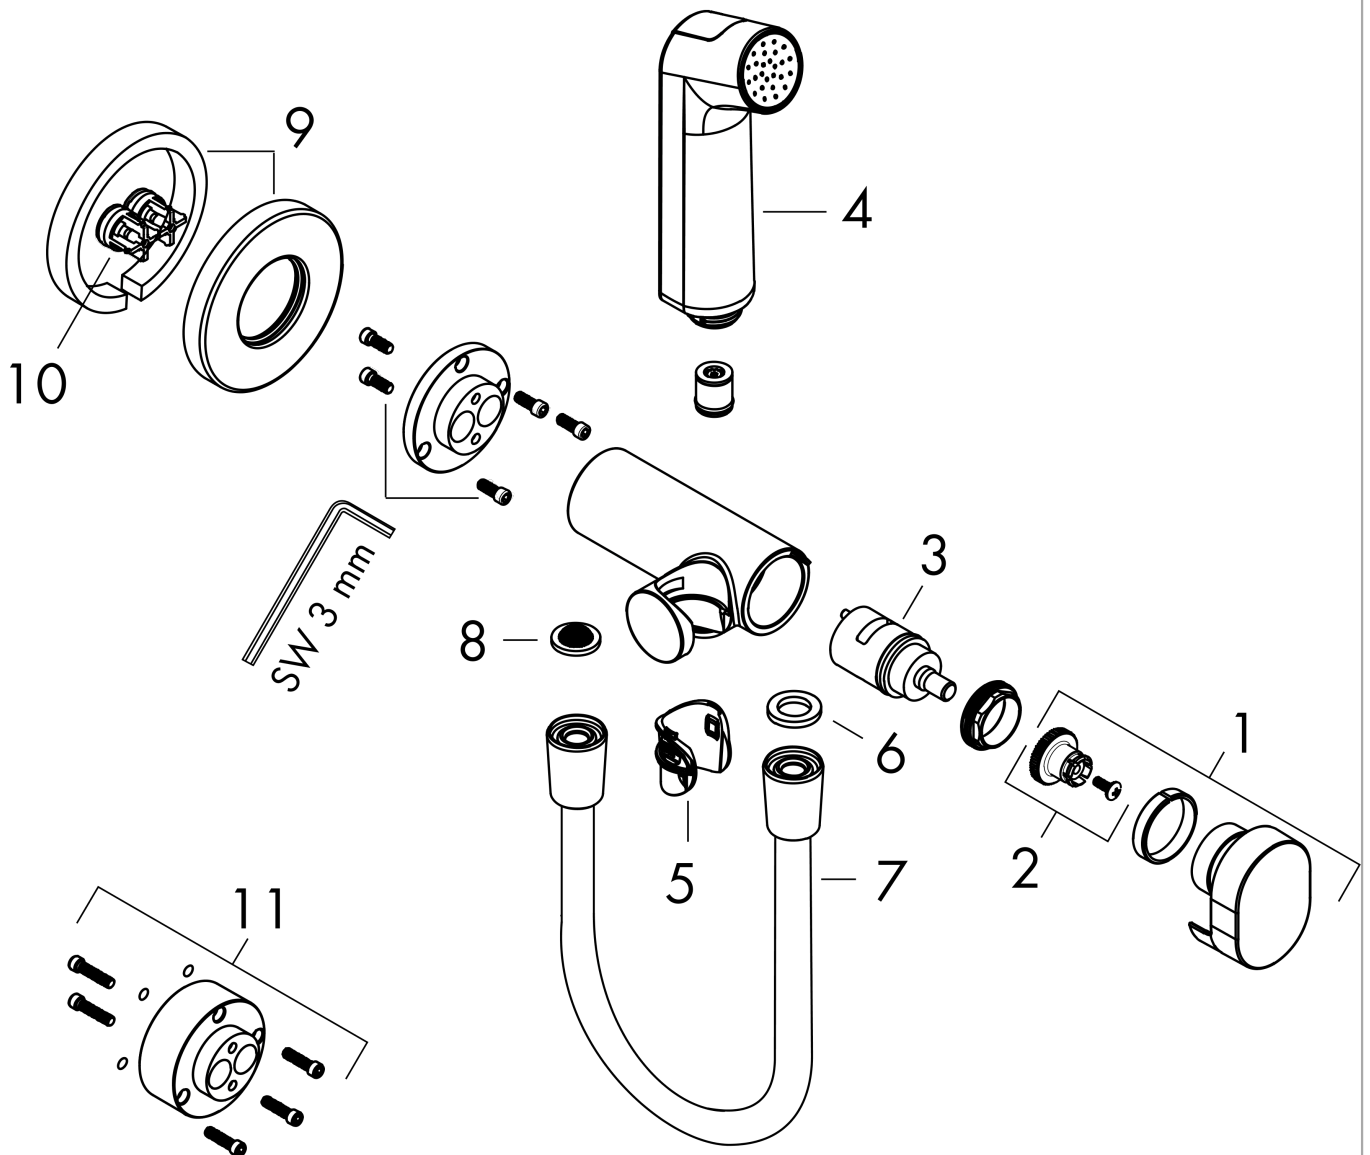

Bidette hand shower 1jet S EcoSmart+ for mixed water with shower holder and shower hose 125 cm

Finish: **Brushed Black Chrome** Article Number: **29232340**

Description

product features

- consists of: bidette hand shower, shut-off valve with integrated shower holder, shower hose
- shower head size: 28 mm
- integrated support function
- maximum flow rate at 3 bar: 5 l/min
- minimum flow pressure: 1 bar
- operating pressure: min. 1 bar/max. 10 bar
- pivot connector prevents hose from tangling
- shower hose with conical nut on both ends
- with non-return valve
- wall supports of metal
- wall mounting: screw fastening
- rinseable screen seal
- not intrinsically safe against backflow
- not suitable for operation in countries with valid EN 1717
- EU taxonomy: max. 6 l/min - Substantial Contribution (SC)

Technology

Product image

Scale drawing

Bidette hand shower 1jet S EcoSmart+ for mixed water with shower holder and shower hose 125 cm

Finish: **Brushed Black Chrome** Article Number: **29232340**

Flowchart

Bidette hand shower 1jet S EcoSmart+ for mixed water with shower holder and shower hose 125 cm

Finish: **Brushed Black Chrome** Article Number: **29232340**

Exploded Drawing

Year of production: >10/22

Bidette hand shower 1jet S EcoSmart+ for mixed water with shower holder and shower hose 125 cm

Finish: **Brushed Black Chrome** Article Number: **29232340**

Spare part list

Year of production: >10/22

Pos.	Description	Article Number	PC	PU
1	handle	94564140	60	1
2	handle fixing set	94565000	1	1
3	cartridge, assy	94575000	10	1
4	handshower	94569140	59	1
5	guide	94568000	1	1
6	seal	98058000	1	1
7	shower hose Isiflex'B 1,25 m	28272140	99	1
8	filter packing	94246000	1	1
9	escutcheon	94567140	56	1
10	non return valve	93250000	5	1
11	extension set	94574000	8	1
a	-	29235180	99	1