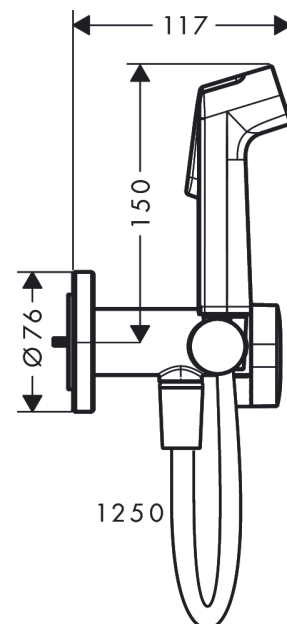

Bidette hand shower 1jet S EcoSmart+ for mixed water with shower holder and shower hose 125 cm

Finish: **Brushed Black Chrome** Article Number: **29232340**

Description

product features

- consists of: bidette hand shower, shut-off valve with integrated shower holder, shower hose
- shower head size: 28 mm
- integrated support function
- maximum flow rate at 3 bar: 5 l/min
- minimum flow pressure: 1 bar
- operating pressure: min. 1 bar/max. 10 bar
- pivot connector prevents hose from tangling
- shower hose with conical nut on both ends
- with non-return valve
- wall supports of metal
- wall mounting: screw fastening
- rinseable screen seal
- not intrinsically safe against backflow
- not suitable for operation in countries with valid EN 1717
- EU taxonomy: max. 6 l/min - Substantial Contribution (SC)

Technology

Product image

Scale drawing

Bidette hand shower 1jet S EcoSmart+ for mixed water with shower holder and shower hose 125 cm

Finish: **Brushed Black Chrome** Article Number: **29232340**

Flowchart

Bidette hand shower 1jet S EcoSmart+ for mixed water with shower holder and shower hose 125 cm

Finish: **Brushed Black Chrome** Article Number: **29232340**

Exploded Drawing

Year of production: >10/22

Bidette hand shower 1jet S EcoSmart+ for mixed water with shower holder and shower hose 125 cm

Finish: **Brushed Black Chrome** Article Number: **29232340**

Spare part list

Year of production: >10/22

Pos.	Description	Article Number	PC	PU
1	handle	94564140	60	1
2	handle fixing set	94565000	1	1
3	cartridge, assy	94575000	10	1
4	handshower	94569140	59	1
5	guide	94568000	1	1
6	seal	98058000	1	1
7	shower hose Isiflex'B 1,25 m	28272140	99	1
8	filter packing	94246000	1	1
9	escutcheon	94567140	56	1
10	non return valve	93250000	5	1
11	extension set	94574000	8	1
a	-	29235180	99	1