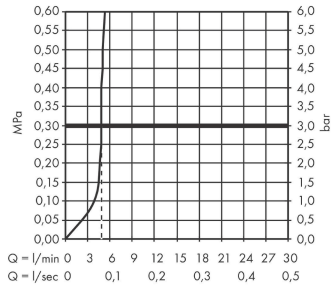

Bidette hand shower 1jet S EcoSmart+ for mixed water with shower holder and shower hose 125 cm

Finish: **Brushed Black Chrome** Article Number: **29232340**

Description

product features

- consists of: bidette hand shower, shut-off valve with integrated shower holder, shower hose
- shower head size: 28 mm
- integrated support function
- maximum flow rate at 3 bar: 5 l/min
- minimum flow pressure: 1 bar
- operating pressure: min. 1 bar/max. 10 bar
- pivot connector prevents hose from tangling
- shower hose with conical nut on both ends
- with non-return valve
- wall supports of metal
- wall mounting: screw fastening
- rinseable screen seal
- not intrinsically safe against backflow
- not suitable for operation in countries with valid EN 1717
- EU taxonomy: max. 6 l/min - Substantial Contribution (SC)

Technology

Product image

Scale drawing

Bidette hand shower 1jet S EcoSmart+ for mixed water with shower holder and shower hose 125 cm

Finish: **Brushed Black Chrome** Article Number: **29232340**

Flowchart

Bidette hand shower 1jet S EcoSmart+ for mixed water with shower holder and shower hose 125 cm

Finish: **Brushed Black Chrome** Article Number: **29232340**

Exploded Drawing

Year of production: >10/22

Bidette hand shower 1jet S EcoSmart+ for mixed water with shower holder and shower hose 125 cm