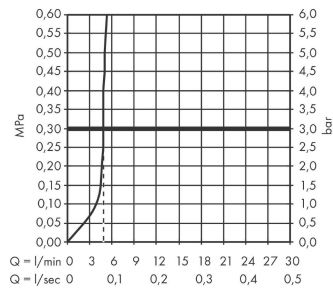

### Scale drawing

**Bidette hand shower 1jet S EcoSmart+ for mixed water with shower holder and shower hose 125 cm**

Finish: **Chrome** Article Number: **29232000**

**Flowchart**

**Bidette hand shower 1jet S EcoSmart+ for mixed water with shower holder and shower hose 125 cm**