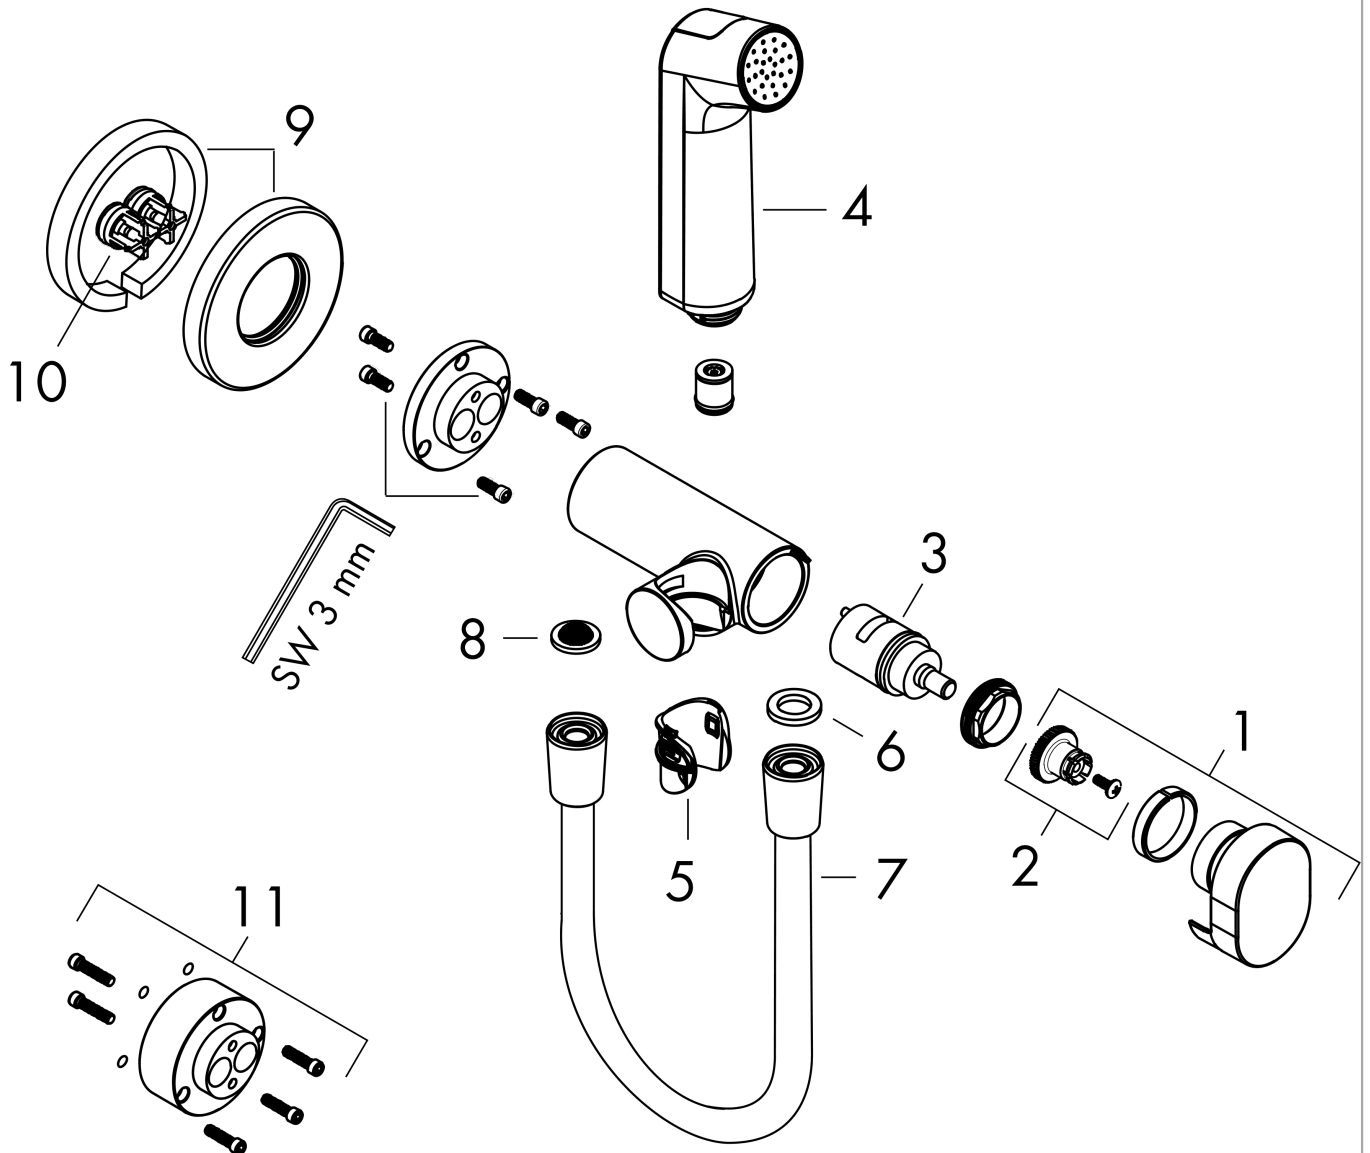

#### product features

- consists of: bidette hand shower, shut-off valve with integrated shower holder, shower hose
- shower head size: 28 mm
- integrated support function
- maximum flow rate at 3 bar: 5 l/min
- minimum flow pressure: 1 bar
- operating pressure: min. 1 bar/max. 10 bar
- pivot connector prevents hose from tangling
- shower hose with conical nut on both ends
- with non-return valve
- wall supports of metal
- wall mounting: screw fastening
- rinseable screen seal
- not intrinsically safe against backflow
- not suitable for operation in countries with valid EN 1717
- EU taxonomy: max. 6 l/min - Substantial Contribution (SC)

### Scale drawing

**Bidette hand shower 1jet S EcoSmart+ for mixed water with shower holder and shower hose 125 cm**

Finish: **Chrome** Article Number: **29232000**

**Flowchart**

**Bidette hand shower 1jet S EcoSmart+ for mixed water with shower holder and shower hose 125 cm**

Finish: **Chrome** Article Number: **29232000**

**Exploded Drawing**

Year of production: >05/22

**Bidette hand shower 1jet S EcoSmart+ for mixed water with shower holder and shower hose 125 cm**

Finish: **Chrome** Article Number: **29232000**

**Spare part list**

Year of production: >05/22

Pos.	Description	Article Number	Price	PU
1	handle	94564000	-	1
2	handle fixing set	94565000	-	1
3	cartridge, assy	94575000	-	1
4	handshower	94569000	€ 36,89	1
5	guide	94568000	-	1
6	seal	98058000	€ 3,33	1
7	shower hose Isiflex'B 1,25 m	28272000	-	1
8	filter packing	94246000	€ 3,33	1
9	escutcheon	94567000	-	1
10	non return valve	93250000	€ 14,28	1
11	extension set	94574000	-	1
a	-	29235180	-	1