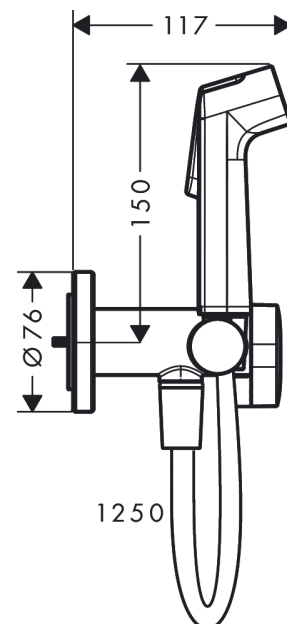

## Bidette hand shower 1jet S EcoSmart+ for mixed water with shower holder and shower hose 125 cm

Finish: **Chrome** Article Number: **29232000**

#### product features

- consists of: bidette hand shower, shut-off valve with integrated shower holder, shower hose
- shower head size: 28 mm
- integrated support function
- maximum flow rate at 3 bar: 5 l/min
- minimum flow pressure: 1 bar
- operating pressure: min. 1 bar/max. 10 bar
- pivot connector prevents hose from tangling
- shower hose with conical nut on both ends
- with non-return valve
- wall supports of metal
- wall mounting: screw fastening
- rinseable screen seal
- not intrinsically safe against backflow
- not suitable for operation in countries with valid EN 1717
- EU taxonomy: max. 6 l/min - Substantial Contribution (SC)

### Scale drawing

**Bidette hand shower 1jet S EcoSmart+ for mixed water with shower holder and shower hose 125 cm**

Finish: **Chrome** Article Number: **29232000**

**Flowchart**

**Bidette hand shower 1jet S EcoSmart+ for mixed water with shower holder and shower hose 125 cm**

**Spare part list**

Year of production: >05/22

Pos.	Description	Article Number	Price	PU
1	handle	94564000	-	1
2	handle fixing set	94565000	-	1
3	cartridge, assy	94575000	-	1
4	handshower	94569000	€ 36,89	1
5	guide	94568000	-	1
6	seal	98058000	€ 3,33	1
7	shower hose Isiflex'B 1,25 m	28272000	-	1
8	filter packing	94246000	€ 3,33	1
9	escutcheon	94567000	-	1
10	non return valve	93250000	€ 14,28	1
11	extension set	94574000	-	1
a	-	29235180	-	1