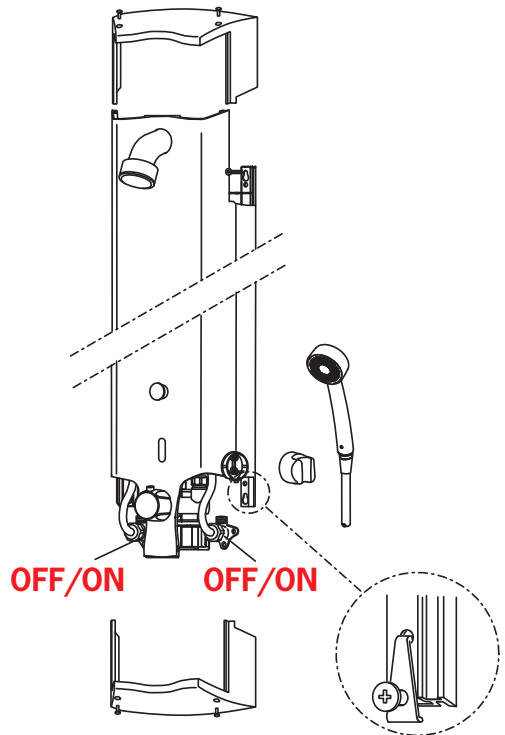

CE (EMC 89/336/EEC)

VA VA 1.43/19334

static.oras.com/6664FTW

199880

199881

Automatic OFF

- ① "BEP" -> 3 sec -> "BEP BEP"
50 cm -> 60 cm

- ②