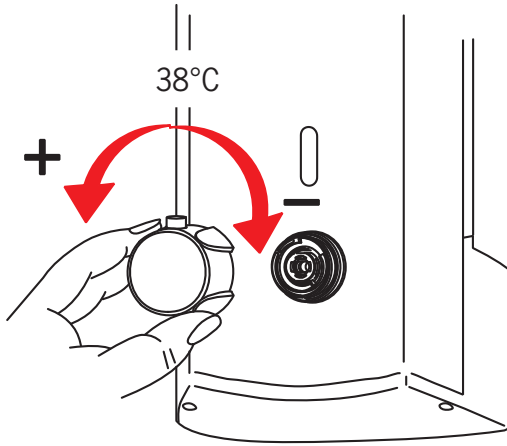

CE (EMC 89/336/EEC)

VA VA 1.43/19334

static.oras.com/6664FTW

199880

199881

Automatic OFF

- ① "BEP" -> 3 sec -> "BEP BEP"
50 cm -> 60 cm

- ②