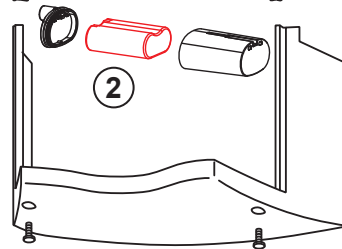

- ③ "BEEEEEP" -> OK

Automatic OFF

- ① "BEP" -> 3 sec -> "BEP BEP BEP BEP"
60 cm -> 50 cm

- ②

- ③ "BEEEEEP" -> OK

①

②

① OFF (PIP) (0 - 5 min) → ② ON (PIIIP)