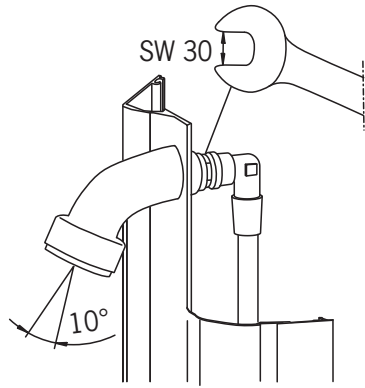

CE (EMC 89/336/EEC)

VA VA 1.43/19334

static.oras.com/6664FTW

199880

199881

Automatic OFF

- ① "BEP" -> 3 sec -> "BEP BEP"
50 cm -> 60 cm

- ②