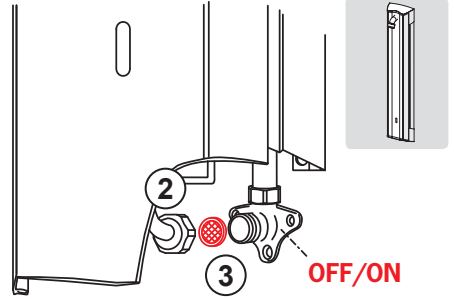

- ③ "BEEEEEP" -> OK

Automatic OFF

- ① "BEP" -> 3 sec -> "BEP BEP BEP BEP"
60 cm -> 50 cm

- ②

- ③ "BEEEEEP" -> OK

①

②

① OFF (PIP) (0 - 5 min) → ② ON (PIIIP)