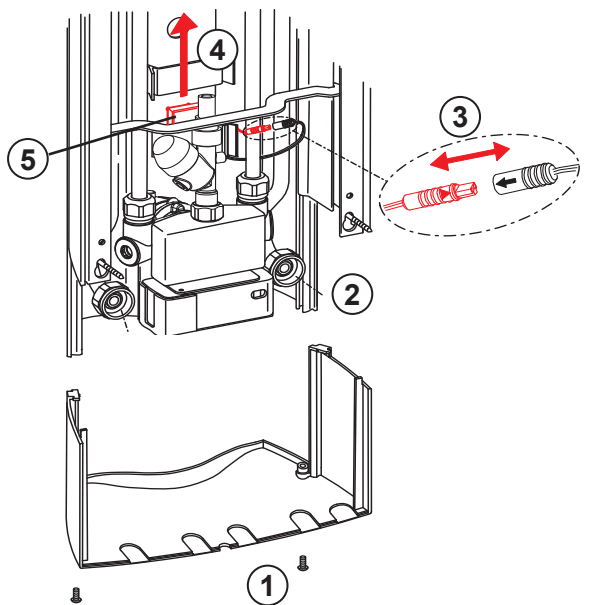

- ③ "BEEEEEP" -> OK

Automatic OFF

- ① "BEP" -> 3 sec -> "BEP BEP BEP BEP"
60 cm -> 50 cm

- ②

- ③ "BEEEEEP" -> OK

①

②

① OFF (PIP) (0 - 5 min) → ② ON (PIIIP)