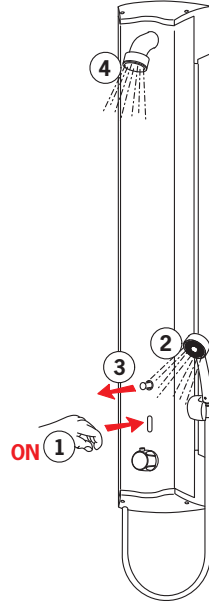

CE (EMC 89/336/EEC)

VA VA 1.43/19334

static.oras.com/6664FTW

199880

199881

Automatic OFF

- ① "BEP" -> 3 sec -> "BEP BEP"
50 cm -> 60 cm

- ②

- ③ "BEEEEEP" -> OK

Automatic OFF

- ① "BEP" -> 3 sec -> "BEP BEP BEP BEP"
60 cm -> 50 cm

- ②

- ③ "BEEEEEP" -> OK

①

②

① OFF (PIP) (0 - 5 min) → ② ON (PIIIP)