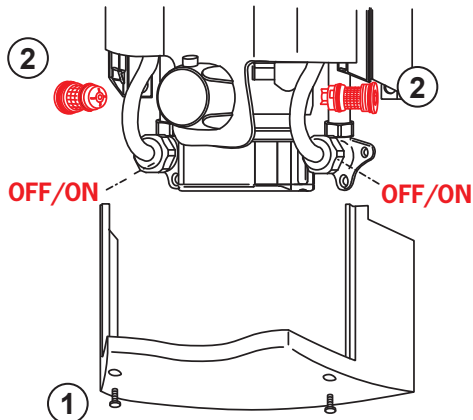

- ③ "BEEEEEP" -> OK

Automatic OFF

- ① "BEP" -> 3 sec -> "BEP BEP BEP BEP"
60 cm -> 50 cm

- ②

- ③ "BEEEEEP" -> OK

①

②

① OFF (PIP) (0 - 5 min) → ② ON (PIIIP)