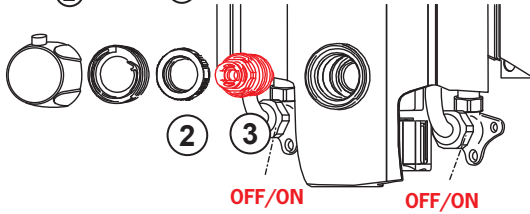

- ③ "BEEEEEP" -> OK

Automatic OFF

- ① "BEP" -> 3 sec -> "BEP BEP BEP BEP"
60 cm -> 50 cm

- ②

- ③ "BEEEEEP" -> OK

①

②

① OFF (PIP) (0 - 5 min) → ② ON (PIIIP)