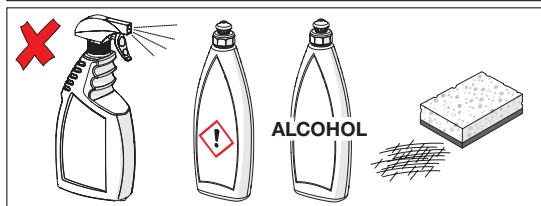

- ③ "BEEEEEP" -> OK

Automatic OFF

- ① "BEP" -> 3 sec -> "BEP BEP BEP BEP"
60 cm -> 50 cm

- ②

- ③ "BEEEEEP" -> OK

①

②

① OFF (PIP) (0 - 5 min) → ② ON (PIIIP)