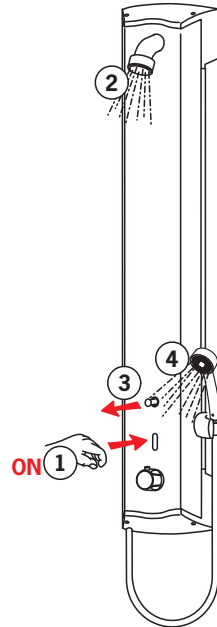

CE (EMC 89/336/EEC)

VA VA 1.43/19334

static.oras.com/6664FTW

199880

199881

Automatic OFF

- ① "BEP" -> 3 sec -> "BEP BEP"
50 cm -> 60 cm

- ②