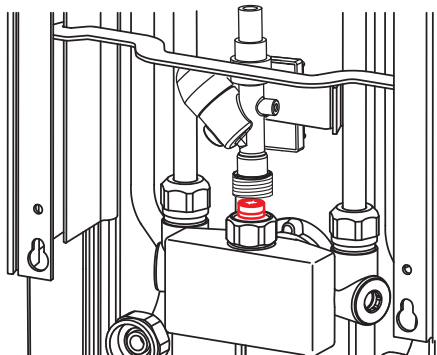

- ③ "BEEEEEP" -> OK

Automatic OFF

- ① "BEP" -> 3 sec -> "BEP BEP BEP BEP"
60 cm -> 50 cm

- ②

- ③ "BEEEEEP" -> OK

①

②

① OFF (PIP) (0 - 5 min) → ② ON (PIIIP)