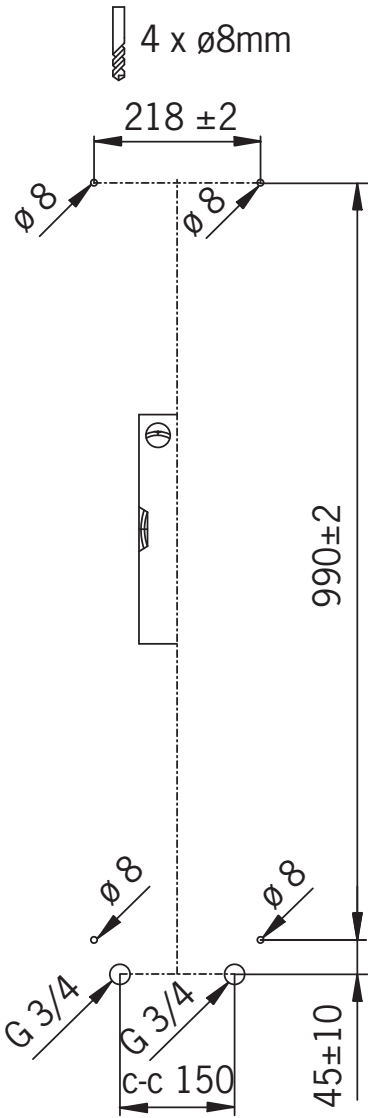

CE (EMC 89/336/EEC)

VA VA 1.43/19334

static.oras.com/6664FTW

199880

199881

Automatic OFF

- ① "BEP" -> 3 sec -> "BEP BEP"
50 cm -> 60 cm

- ②