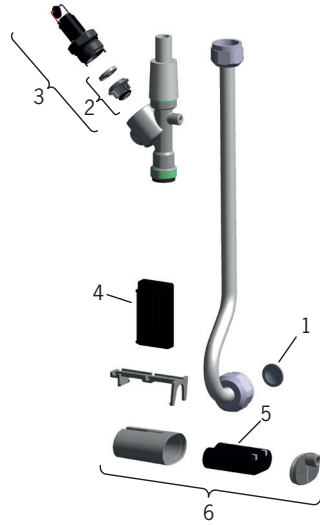

6661F

- 1 198292/2
- 2 199205V
- 3 199206V
- 4 600202V
- 5 198330
- 6 199417V