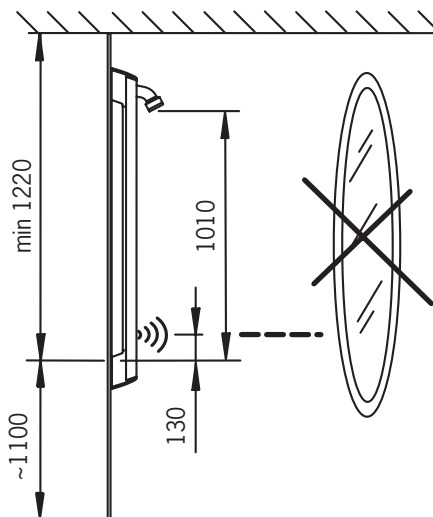

CE (EMC 89/336/EEC)

VA VA 1.43/19334

static.oras.com/6664FTW

199880

199881

Automatic OFF

- ① "BEP" -> 3 sec -> "BEP BEP"
50 cm -> 60 cm

- ②