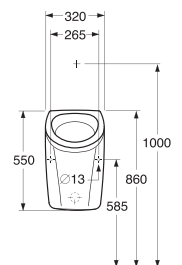

7G51 Saval concealed water inlet urinal
With covered water connection for mounting with concealed plumbing. Trap cover and connector nipple as separate order.

ACCESSORIES:
Concealed siphon with horizontal outlet
Concealed siphon with vertical outlet
Water-inlet connector for urinal

ART-no	Price EUR VAT 0%	EAN
7G510001	192	4022693742438
93260000	37	4047289529392
93270000	37	4047289529385
99330000	39	4005176160776