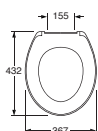

SEAT STANDARD
9M646101