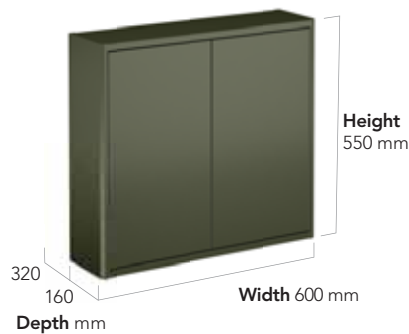

NB Available in two different depths

MIRROR CABINET

STORAGE CUBE

HANDLES AND KNOBS

All handles and knobs fit all our bathroom furniture units. Several of the knobs can also be mounted on walls as towel hooks. To see the complete range, turn to page 53.