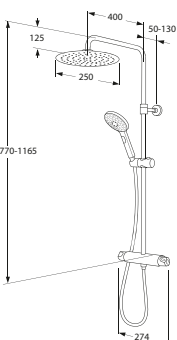

NAUTIC

G3 Round shower kit with Nautic thermostatic shower mixer, with superslim shower head Ø250mm, with built-in diverter, with 3 function hand shower

Chrome

GB41215330	669	7393792231237
ACCESSORIES		
Turnable bathtub spout with built-in change-over function, chrome 115mm	GB41638760	177 7393792228633
Soap dish	GB41639513	18 7393792231831
Shower bar - extension 1060 mm, chrome	GB41639512	81 7393792231824