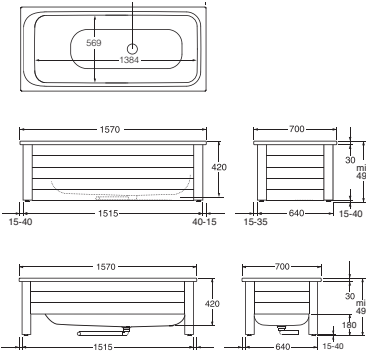

ENAMELLED TITANIUM STEEL BATHTUBS WITH FULL- OR HALF-FRONT PANEL FRAME. CONTINUED

Water volume: 189 litres

Basin pictures: see page 94.