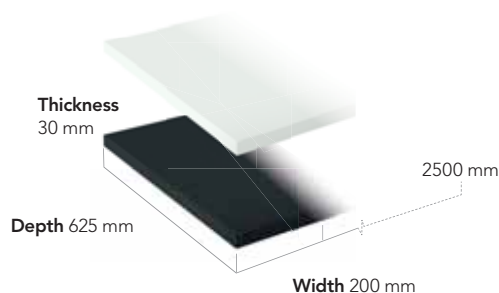

WORKTOP

Available in custom lengths from 200 mm to 2,500 mm

Thickness
30 mm

Depth 625 mm

Width 200 mm

2500 mm

COVERING SIDE

Height
785 mm
+/- 10 mm