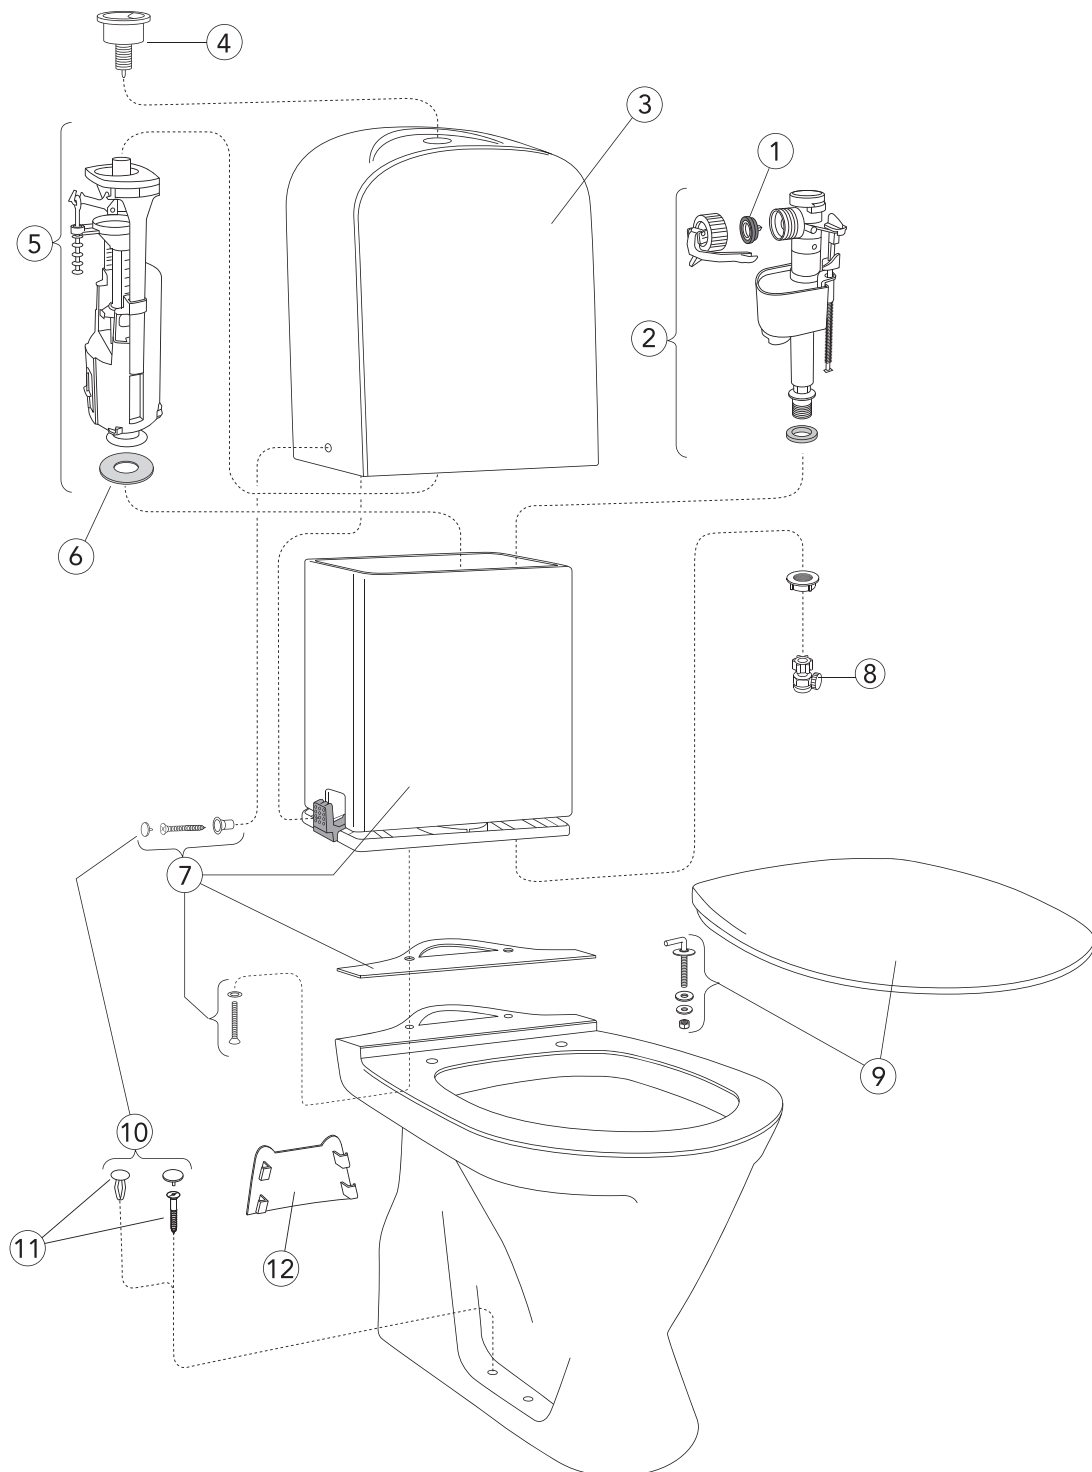

SPARE PARTS FOR NORDIC³ WC, FROM 2015