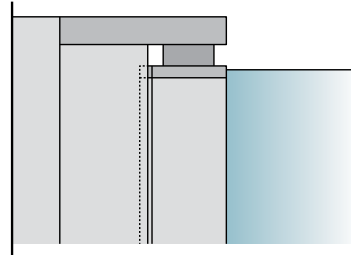

THE ADJUSTABLE WALL PROFILE MEANS THAT YOU CAN BE SURE OF A STRAIGHT SHOWER EVEN IF YOUR BATHROOM HAS ANGLED WALLS. YOU CAN SUPPLEMENT THE SHOWER DOORS WITH AN EXTENSION PROFILE FOR GREATER ADJUSTABILITY.