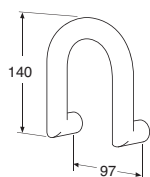

BASIN MODELS FOR ENAMELLED TITANIUM STEEL BATHTUBS WITH FRONT PANEL FRAMES OR FEET

- Gustavsberg has many models and sizes, intended for installing with full- or half-front panels frames
- Our tubs are made of enamelled titanium steel of the highest quality
- The tubs are simple to install and easy to clean
- Handles and anti-slip bottom surface treatment available as options for a safer bath
- Glazeplus available as an option for fast, gentle cleaning

Combi-tubs are perfect for people who also use their bathtubs as their shower. These tubs have a flat section at the foot end, and the drain is positioned in the middle. The head end is gently angled and comfortable.

Available in sizes 1500 x 700, 1570 x 700 and 1600 x 700 mm.

Bathtub models 1400 and 1700 feature a traditional basin shape. It has a depth of 420 mm, which means that it is comfortable and practical for both baths and showers.

Available in sizes 1400 x 700 and 1700 x 700 mm.

The **Duo** tub is designed for two people bathing at the same time with its two angled head ends and centred drain. Depth 420 mm.

Available in size 1600 x 700 mm.

Sitting tub model 1051 is designed for people who have a really small bathroom but who cannot do without a bath. Depth of the sitting area is 310 mm. Depth of the foot area is 420 mm.

Available in size 1050 x 650 mm.

The **Claw-foot bathtub** features an oval basin with two enclosing head ends and a centred drain. It has a depth of 420 mm.

Available in sizes 1580 x 680 and 1680 x 730 mm.

Bathtub 1300 features a traditional basin shape. It is comfortable and practical for both baths and showers, with a depth of 420 mm.

Available in size 1300 x 700 mm.

ACCESSORIES

Handles

Fits all bathtubs except sitting tub 1050
Only a single handle can be fitted to bathtub models 1603, 1607 and 1707.

2 handles

ART-no

Price EUR

VAT 0%

EAN