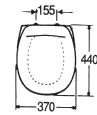

STANDARD SEAT AND COVER
GB191 9901 702