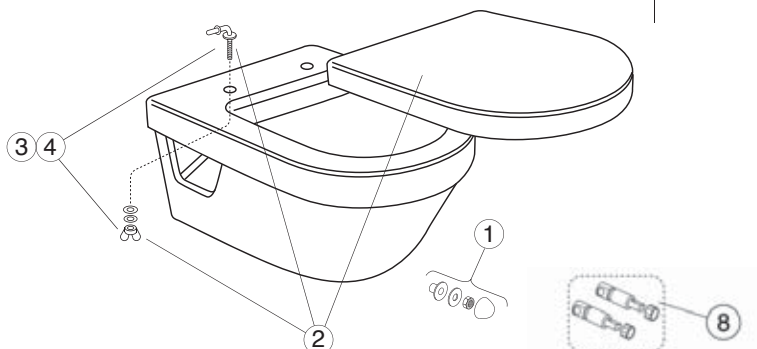

ART-no	Price EUR VAT 0%	EAN
92185901	21	4022693716965
9M16S101	156	4047289718109
9M16S136	238	4047289718116
92237061	39	4051202544515
92241761	41	4051202163341
92242400	64	4051202163105