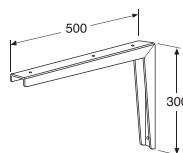

Bracket

Art-no GB71WTCONS
Price EUR VAT 0% 169
EAN 7391530079097

ARTIC PRO COVERING SIDE

- Matches the depth of the worktop
- Conceals the washing machine or laundry basket
- The adjustable foot lifts the side section a little way off the floor to eliminate the risk of moisture damage