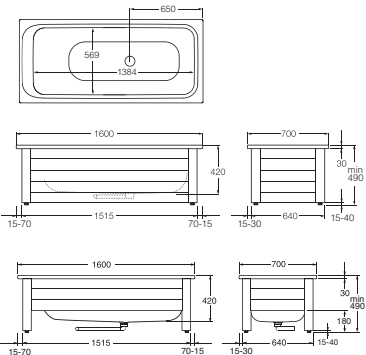

Basin pictures: see page 94.