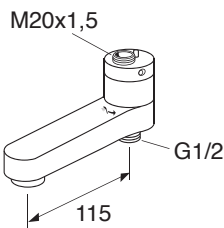

SPOUTS

Swivel spout with automatic resetting to bath position, for mixers produced from 2013

Chrome 115mm

GB41638760

177

7393792228633