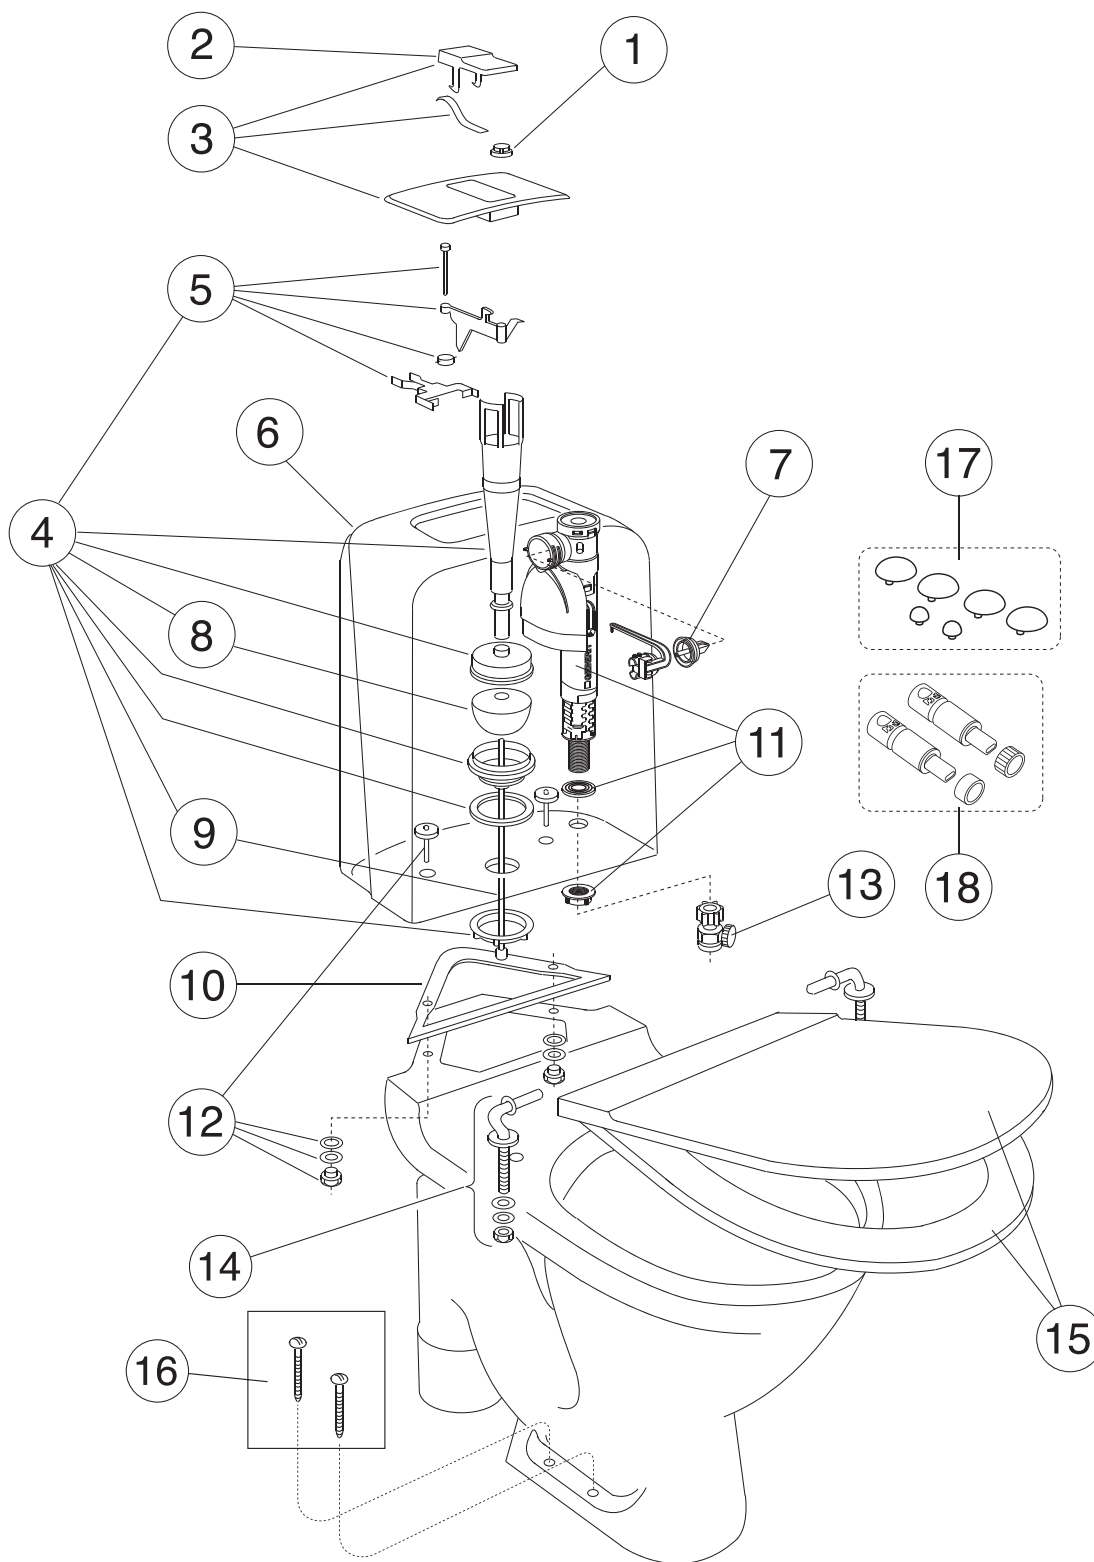

SPARE PARTS FOR BASIC WC, 1992 - 2002