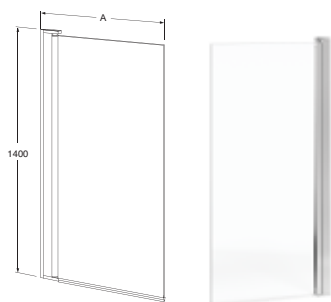

Square bathtub door, 70
Square bathtub door, 80

A = width dimension/adjustability in mm

690-710 mm
790-810 mm

ART-no	Price EUR VAT 0%	EAN
GB51SRBD70CR	408	7391530073583
GB51SRBD80CR	428	7391530073590

Wheels for glass 6mm

UPGUWH-6-61/2	42	4047289824343

Detailed dimension sketches of each of the sizes are available at www.gustavsberg.com