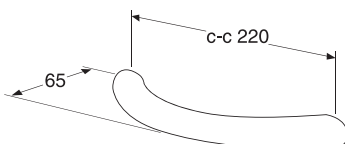

Available in size 1300 x 700 mm.

ACCESSORIES

Handles

Fits all bathtubs except sitting tub 1050
Only a single handle can be fitted to bathtub models 1603, 1607 and 1707.

2 handles

ART-no

Price EUR

VAT 0%