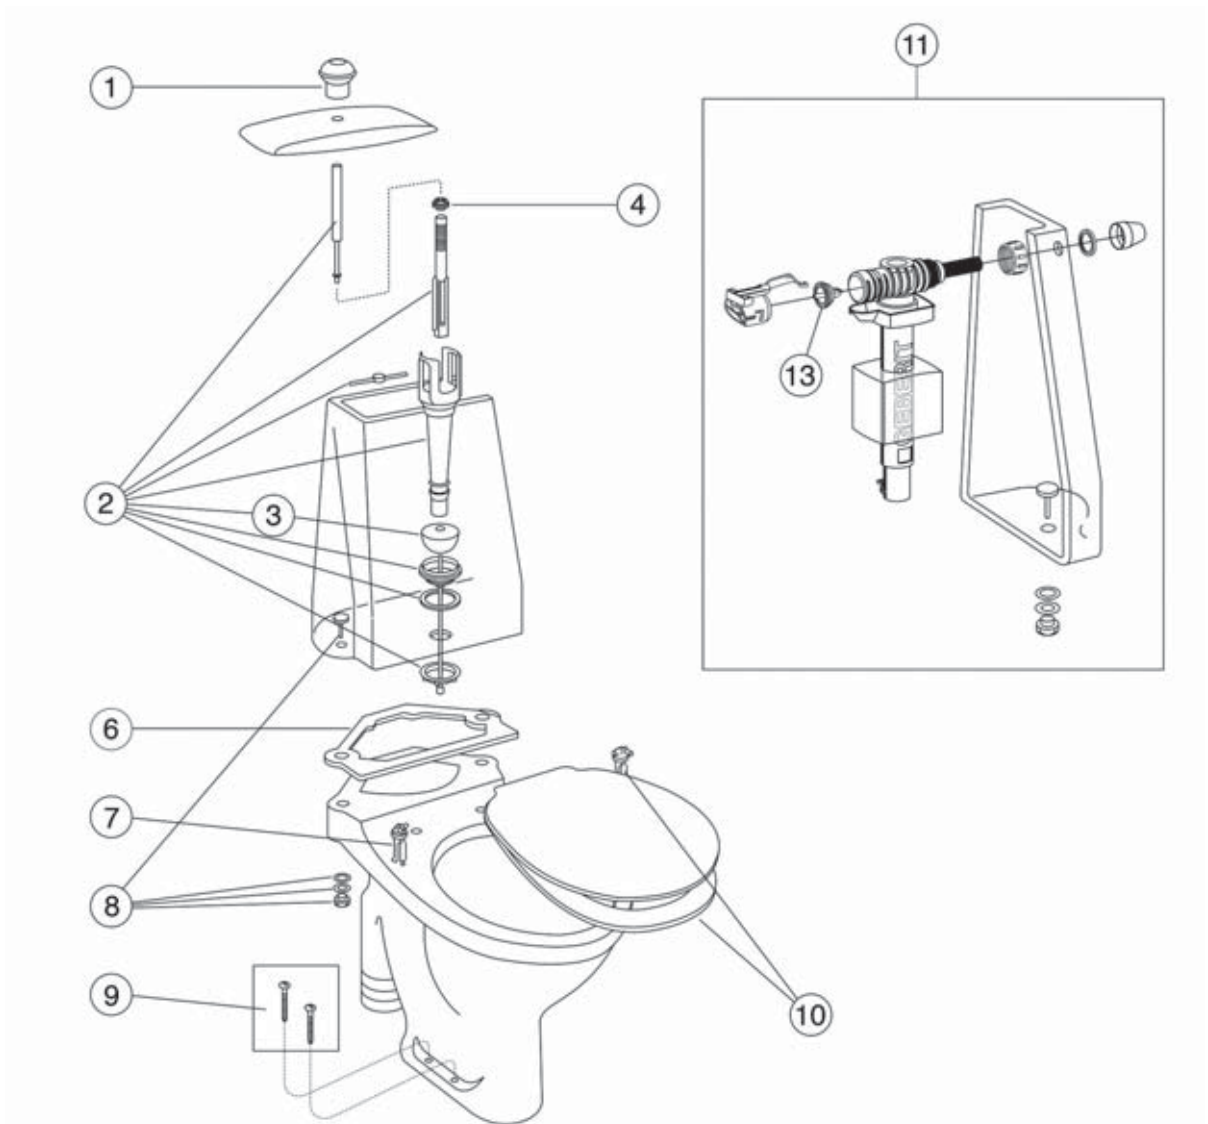

SPARE PARTS FOR CHILDREN WC 305, 1950 -

- 1 NP-11 Lifting knob
- 2 NP-20 Outlet valve
- 3 Valveball
- 4 NP-10 Lock nut
- 6 Cistern gasket
- 7 Hinges for seat and cover
- 8 Cistern bolts (2 pcs)
- 9 Wood screw bag
- 10 Standard seat and cover
  Standard seat w/o cover
- 11 GB-inlet valve with side connection, retail package
- 12 Membrane

ART-no	Price EUR VAT 0%	EAN
GB1929900237	36	7391530030531
GB1929900238	47	7391530030517
GB1929900245	9	7391530029917
GB1929900236	11	7391530032269
GB1929900316	31	7391530031217
GB1929901453	11	7391530030081
GB1929900217	30	7391530031248
GB1929900365	25	4022693590664
GB1919900910	109	7391530030043
GB1919901286	25	7391530030036
GB1929901974	71	7391530059396
GB192990206	44	4025416500261