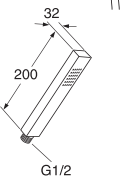

HAND SHOWERS