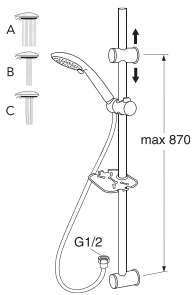

7393792225694

SHOWER SETS

- Water- and energy-saving hand shower
- Easy clean – the design of the shower nozzles makes it simple to remove limestone deposits
- PVC free shower hose, 1,75 m
- 3-function hand shower
- Soap shelf with hooks
- Wall fitting with adjustable c-c dimensions
- Wall fixations adapted for gluing or traditional screw-mounting
- Can be combined with all our bathtub and shower mixers
- Flow at 3 bar pressure 7,8 litres/min, 5,5 litres/min.