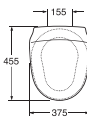

STANDARD SEAT AND COVER
GB191 9902 002