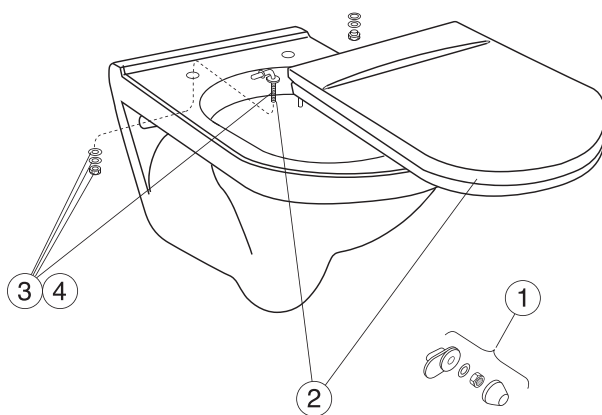

SPARE PARTS FOR LOGIC WC 5693, FROM 2007 - 2017

- 1 Wallfixing set, white for WC 5693
- 2 Hard seat and cover with hinges
  Seat and cover soft-close, white
  Seat and coversoft-close, black
- 3 Fixation details for soft-close seat and cover
- 4 Stainless steel hinges

ART-no	Price EUR VAT 0%	EAN
92207401	21	4047289348085
9M016101	77	4022693981974
9M11S101	201	5708590283258
9M11S136	314	5708590283265
GB1919901845	36	4022693989956
9M010161	36	4022693989956

SPARE PARTS FOR ARTIC WC 4330, FROM 2005 -

- 1 Wallfixing set, white for WC 4330
- 2 Seat and cover soft-close, white
  Seat and coversoft-close, black
- 4 Fixation details for soft-close seat and cover
- 8 Dumper set for soft-close seat and cover (2013-)