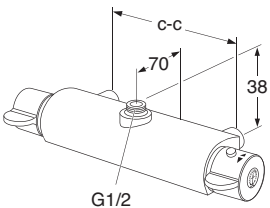

Nordic³ thermostatic shower mixer with outlet up

Chrome

GB41215624

258

7393792229449