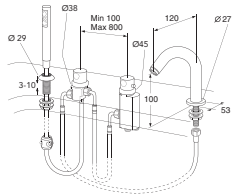

ART-no	Price EUR VAT 0%	EAN
Bath filler thermostatic mixer* with spout **			
Chrome	GB41217143	698	7393792217316
Spout (should be ordered separately)	GB41638390	88	7393792226639
*Cost for making hole in bathtub for mixer charged separately			
** Delisted from 30.03.2023