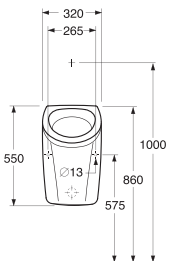

7G50 Saval top water inlet urinal
With open water connection for mounting with visible plumbing. Trap cover as separate order.

ACCESSORIES:
Water trap for wall connection
Water trap for floor connection
Flush-pipe inlet connector for urinal

ART-no	Price EUR VAT 0%	EAN
7G500001	189	4022693744388
93260000	37	4047289529392
93270000	37	4047289529385
99320000	34	4022693275042