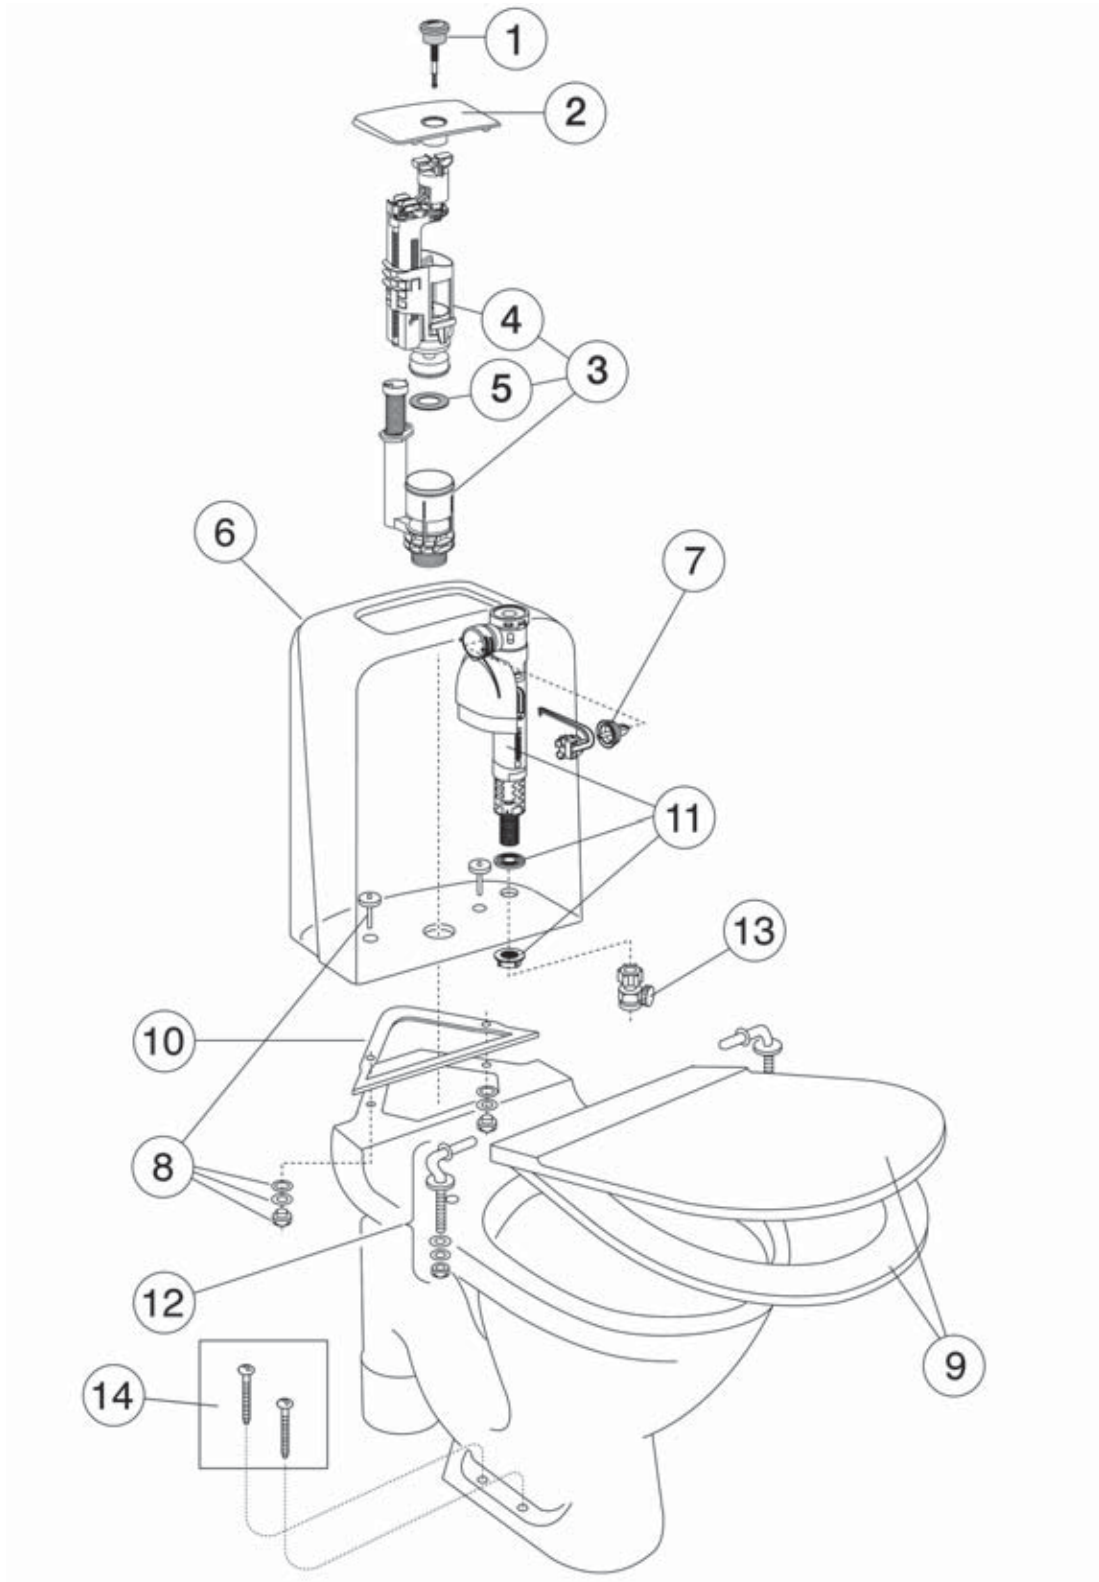

SPARE PARTS FOR BASIC WC, 2003 - 2017