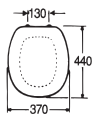

SKANDIC 330
1995 - 2005

STANDARD SEAT AND COVER
GB192 9900 226

STANDARD SEAT AND COVER
GB191 9901 702

STANDARD SEAT AND COVER
GB191 9901 702

HARD PLASTIC SEAT AND COVER
GB191 99001601

STANDARD SEAT AND COVER
GB192 9900 226