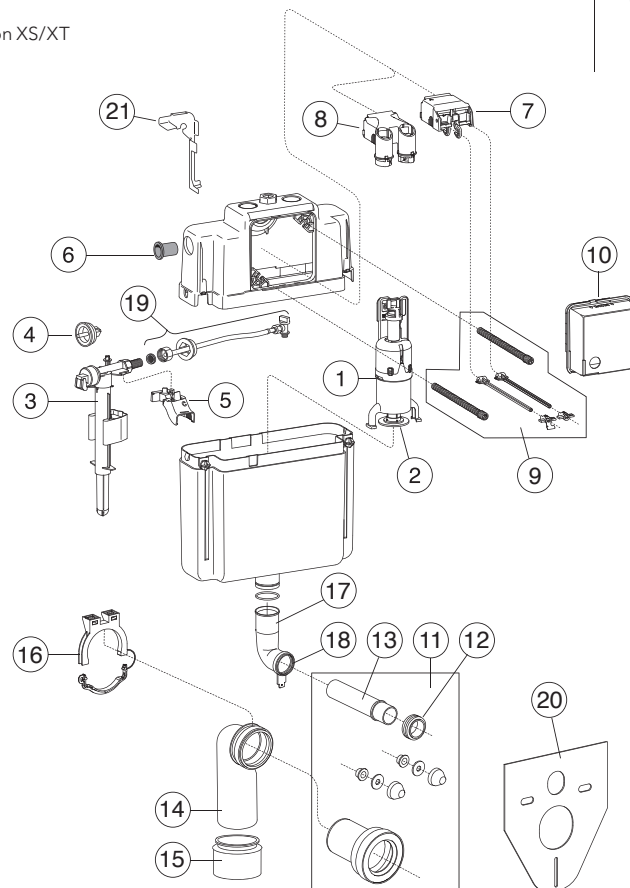

ART-no	Price EUR VAT 0%	EAN
GB1921100370	34	8711778140981
GB1921100399	38	8711778216112
GB1921100371	18	8711778140882
GB1921100372	52	8711778140905
GB1921100373	17	8711778140974
GB1921100375	18	8711778140998
GB1921100392	19	8711778170995
GB1921100377	22	8711778140912
GB1921100394	67	8711778171015
GB1921100378	21	8711778140943
GB1921100379	22	8711778140950
GB1921100387	23	8711778141018
GB1921100380	58	8711778140936
GB1921100381	37	8711778140875
GB1921100111	14	7391530070476
GB1921100382	34	8711778141049
GB1921100383	28	8711778141056
GB1921100384	19	8711778141001
GB1921100385	29	8711778141032
GB1921100386	21	8711778140899
GB1921100369	99	8711778122901
GB1921100388	17	7391530064970
GB1921100389	67	8711778177369
GB1921100398	20	8711778169043