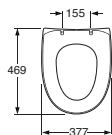

OUTLET VALVE
GB19299P0102

GB-INLET VALVE
GB19299N0105

MEMBRANE
GB19299P0106

NAUTIC
2017 -

NORDIC³
2017 -

ESTETIC
2016 - 2017

ESTETIC
2017 -

SEAT STANDARD
9M246101