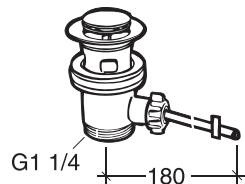

Pop-up waste

GB41637450	37	7393792219211