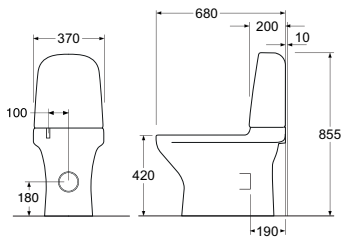

FLOOR-MOUNTED TOILET, ESTETIC

- Made of hygienic, durable and tightly whiterified sanitary porcelain
- Organic design with easy-to-clean surfaces
- Hygienic Flush with open flush rim for easier cleaning
- Flushes all the way up to the rim for improved hygiene
- Factory set dual flush: 4/2 l
- Flush volume adjustable up to 6 l
- Seat height: 420 mm
- Full-coverage, condensation-free cistern
- Quiet refilling
- Two seat options: hard seat with fixed fittings, or seat with

Soft Close (SC) for soft, quiet closing, and Quick Release (QR) to facilitate cleaning.

- Supplied with a flexible drain sleeve for fitting to a drain in the floor or directly into the wall
- Adjustable water connection R1/2"
- Floor connection set for quick and easy mounting
- Concealed floor connection with two screws or gluemounting to the floor
- Ceramicplus (C+) for quick, eco-friendly cleaning

	ART-no	Price EUR VAT 0%	EAN
8300 Estetic, concealed S/P-trap, for screwing to the floor, with open flush rim			
White C+ with SC/QR seat and cover 2/4l	GB1183002R1231	712	4051202470524
SEATS: See page 11.			
8300 Estetic, concealed S/P-trap, without screw holes for gluing to the floor, with open flush rim			
White C+ with SC/QR seat and cover 2/4l	GB1183002R1231G	712	4051202483371
Matt white C+ with SC/QR seat and cover 2/4l	GB1183002RW231G	908	4051202843557
Ebony matt black C+ with SC/QR seat and cover 2/4l	GB1183002S5231G	918	7391530075631
SEATS: See page 11.			

FLOOR-MOUNTED TOILET, NORDIC³

- Made of hygienic, durable and tightly whiterified sanitary porcelain
- Functional design, standard dimensions
- Seat height 430 mm
- Glazed beneath the flush rim for easier cleaning

- Full-coverage, condensation-free cistern
- For installation with four screws or gluemounting to the floor
- Can be fitted with armrests and care seat for functional adaptation
- Also suitable for installing in corners