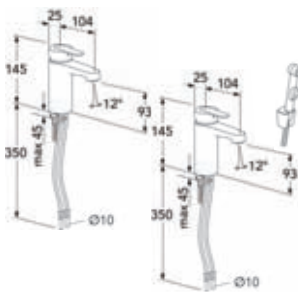

Nordic Plus washbasin mixer

Chrome
Chrome with self-closing hand spray and wall attachment, hose 1,75m

ART-no	Price EUR VAT 0%	EAN
GB41213751	143	7393792233217
GB41213761	200	7393792233224