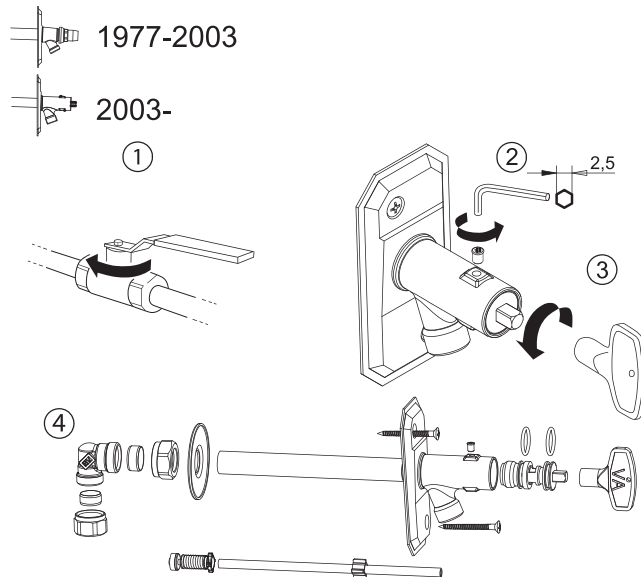

OUTDOOR FAUCET

Detail number	Product code	Pcs/package
1	FG0640560	1
2	FG0640835	1
3	FG0640836	1
4	GB41640825	1

RSK-nr 431 56 10 	ART-nr FG0640560	RSK-nr 431 55 16 	ART-nr FG0640835
RSK-nr 431 55 18 	ART-nr FG0640836	RSK-nr 431 55 23 	ART-nr FG0640841
RSK-nr 431 55 17 	ART-nr FG0640837 		
2003- 	Max 400mm: 431 55 84 Max 600mm: 431 55 30 Max 1000mm: 431 55 83	RSK-nr 431 55 84 431 55 30 431 55 83 	ART-nr GB41633505 01 GB41633507 01 GB41633506 01
1977-2003