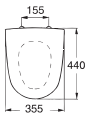

1. CISTERN COVER
GB19299U1931
2. PUSHBUTTON DUO
GB192 99T2 951
PUSHBUTTON SINGLE
GB192 99T2 952

REPLACEMENT VALVE DUO
GB19299M2937

CLASSIC 360-364
1998 - 2007

HARD PLASTIC SEAT AND COVER, WHITE
GB191 9901 601
BLACK
GB191 9901 610