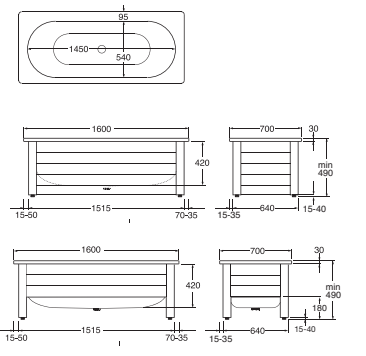

1604 Bath 1600x700mm
Without overflow hole and w/o feet, with bottom valve

White
7416 Frame incl. one full front and end panel
7416-56 Frame incl. one full front and end panel, black

GB2116040100	722	7391530071640
GB2174160100	382	7391530071893
GB2174165600	488	7391530071909

1604 Bath 1600x700mm
Without overflow hole and w/o feet, with bottom valve

White
6416 Frame incl. one half front and end panel

GB2116040100	722	7391530071640
GB2164160100	310	7391530071954

Water volume: 186 litres

Basin pictures: see page 94.