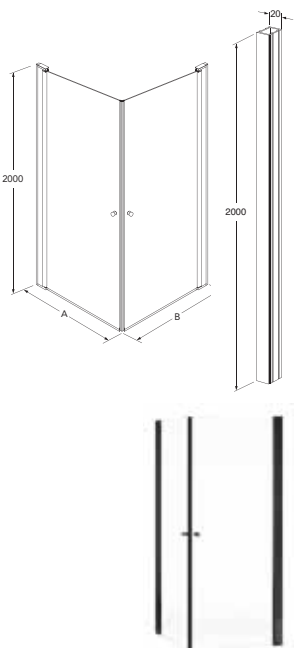

MATT BLACK PROFILES				
Square shower doors, 80 x 80	790–810 x 790–810 mm	GB51SRDR8080BL	1287	7391530078236
Consists of:	Square shower door, 80 with magnetic profile and door handle	GB51SRDR80BL	644	4062373900512
	Square shower door, 80 with magnetic profile and door handle	GB51SRDR80BL	644	4062373900512
Square shower doors, 80 x 90	790–810 x 890–910 mm	GB51SRDR8090BL	1307	7391530078243
Consists of:	Square shower door, 80 with magnetic profile and door handle	GB51SRDR80BL	644	4062373900512
	Square shower door, 90 with magnetic profile and door handle	GB51SRDR90BL	663	4062373900536
Square shower doors, 80 x 100	790–810 x 990–1010 mm	GB51SRDR8010BL	1326	7391530078250
Consists of:	Square shower door, 80 with magnetic profile and door handle	GB51SRDR80BL	644	4062373900512
	Square shower door, 100 with magnetic profile and door handle	GB51SRDR10BL	683	4062373900543
Square shower doors, 90 x 90	890–910 x 890–910 mm	GB51SRDR9090BL	1325	7391530078267
Consists of:	Square shower door, 90 with magnetic profile and door handle	GB51SRDR90BL	663	4062373900536
	Square shower door, 90 with magnetic profile and door handle	GB51SRDR90BL	663	4062373900536
Square shower doors, 90 x 100	890–910 x 990–1010 mm	GB51SRDR9010BL	1345	7391530078274
Consists of:	Square shower door, 90 with magnetic profile and door handle	GB51SRDR90BL	663	4062373900536
	Square shower door, 100 with magnetic profile and door handle	GB51SRDR10BL	683	4062373900543
Square shower doors, 100 x 100	990–1010 x 990–1010 mm	GB51SRDR1010BL	1365	7391530078281
Consists of:	Square shower door, 100 with magnetic profile and door handle	GB51SRDR10BL	683	4062373900543
	Square shower door, 100 with magnetic profile and door handle	GB51SRDR10BL	683	4062373900543
Accessories: Extension profile	Allows extra adjustment of width dimension by 20 mm Possible to fit on the right- and/or left-hand side.	GB51ACCEXTPBL	80	4062373900628

Detailed dimension sketches of each of the sizes are available at www.gustavsberg.com