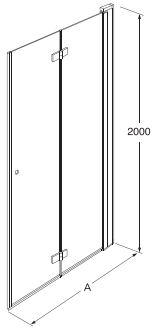

SQUARE FOLDING SHOWER DOOR FOR NICHE FITTING

POLISHED PROFILES, RIGHT HINGED DOOR

Square folding door for niche, 80
Consists of:

Square folding door for niche, 90
Consists of:

Square folding door for niche, 100
Consists of:

Accessories: Extension profile

A = width dimension/adjustability in mm

790–810 mm
Square shower door, 80 with magnetic profile
Square niche profile

890–910 mm
Square shower door, 90 with magnetic profile
Square niche profile

990–1010 mm
Square shower door, 100 with magnetic profile
Square niche profile

Allows extra adjustment of width dimension by 20 mm
Possible to fit on the right- and/or left-hand side.

ART-no

Price EUR
VAT 0%

EAN

GB51SRFD80NIRCR	1107	7391530078502
GB51SRFD80RCR	951	4062373900666
GB51ACCPROF	136	7391530073637
GB51SRFD90NIRCR	1121	7391530078519
GB51SRFD90RCR	980	4062373900673
GB51ACCPROF	136	7391530073637
GB51SRFD10NIRCR	1135	7391530078526
GB51SRFD10RCR	1010	4062373900680
GB51ACCPROF	136	7391530073637
GB51ACCEXTP	57	7391530073675

Detailed dimension sketches of each of the sizes are available at www.gustavsberg.com

SQUARE SHOWER WALL

- Fixed wall, can be combined with Square shower door
- Reversible for right/left-hand installation
- Tempered safety glass, 6 mm
- Polished chrome or matt black profiles and wall brace
- Adjustable wall profile, 20 mm, for a straight shower even with angled walls
- The brace can also be used as a shower curtain rod
- Space to drill holes for externally routed pipes