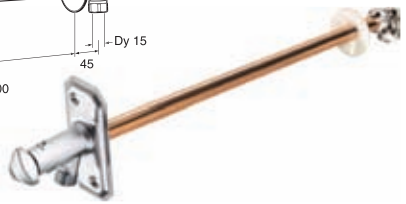

Outdoor faucet with non-return valve and key

Selfdraining for wall thickness max 400mm

FG0105061

92

7393792213257