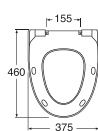

SEAT STANDARD
9M106101