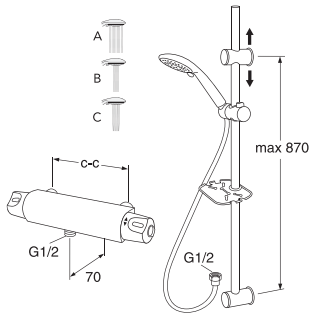

Shower set GB41103250 with Nautic thermostatic mixer*

Chrome

* Delisted from 31.05.2023

ART-no

Price EUR
VAT 0%

EAN

GB41215387

312

7393792225694

SHOWER SETS

- Water- and energy-saving hand shower
- Easy clean – the design of the shower nozzles makes it simple to remove limestone deposits
- PVC free shower hose, 1,75 m
- 3-function hand shower
- Soap shelf with hooks
- Wall fitting with adjustable c-c dimensions
- Wall fixations adapted for gluing or traditional screw-mounting
- Can be combined with all our bathtub and shower mixers
- Flow at 3 bar pressure 7,8 litres/min, 5,5 litres/min.