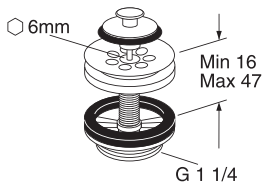

ACCESSORIES

	ART-no	Price EUR VAT 0%	EAN
Rubber seals for ceramic cartridge	GB41633513 01	10	7393792203937
Soft pex hose M10X1 (2 pcs in package)	GB41637161 02	30	7393792217279
Wallbracket For copper and Soft pex pipes OD12/15	FG0115080	70	7393792203166
Wallbracket with concealed piping For copper and steel pipes OD12/15 For Soft pex pipes OD15x2,5 For Soft pex pipes OD16x2,2	FG0115050 FG0115061 FG0115062	51 69 62	7393792204996 7393792212007 7393792212014
Couplings Chrome eccentric (2pcs in packet) Matt black rosette for eccentric (2pcs in packet)	GB41631765 02 GB41639921 02	16 31	7393792215732 7393792235778
Key for outdoor faucet	FG0640560	10	7393792203845
Ceramic push down valve White Black	GB41636575 25 GB41636575 23	78 94	739379223079 7393792230810
Bottom plug for washbasins without overflow	GB41637445	26	7393792221719