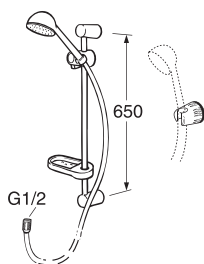

Nordic

- Hand shower, chrome
- Hose 1,75 m, chrome
- Shower slider, chrome
- Wall brackets (2 pcs), chrome
- Soap holder, transparent

ART-no	Price EUR VAT 0%	EAN
GB41639440	50	7393792231466
GB41636266 00	47	7393792208666
GB41639512	81	7393792231824
GB41639444	65	7393792231503
GB41639439	70	7393792231459
GB41639445	35	7393792231510
GB41639442	199	7393792231480
GB41639446	27	7393792231527
GB41639441	50	7393792231473
GB41636266 00	47	7393792208666
GB41639512	81	7393792231824
GB41639444	65	7393792231503
GB41639439	70	7393792231459
GB41639445	35	7393792231510
GB41639443	239	7393792231497
GB41639446	27	7393792231527
GB41636265 00	49	7393792208635
GB41636266 00	47	7393792208666
GB41636264 44	15	7393792215619
GB41636261 00	65	7393792208543
GB41636266 00	70	7393792208666
GB41636255 00	35	7393792210638
GB41636254 00	239	7393792210683
GB41636264 44	15	7393792215619