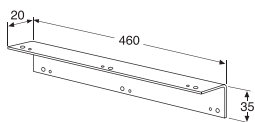

Angle fitting

Art-no GB71WTBRKT
Price EUR VAT 0% 169
EAN 7391530079080