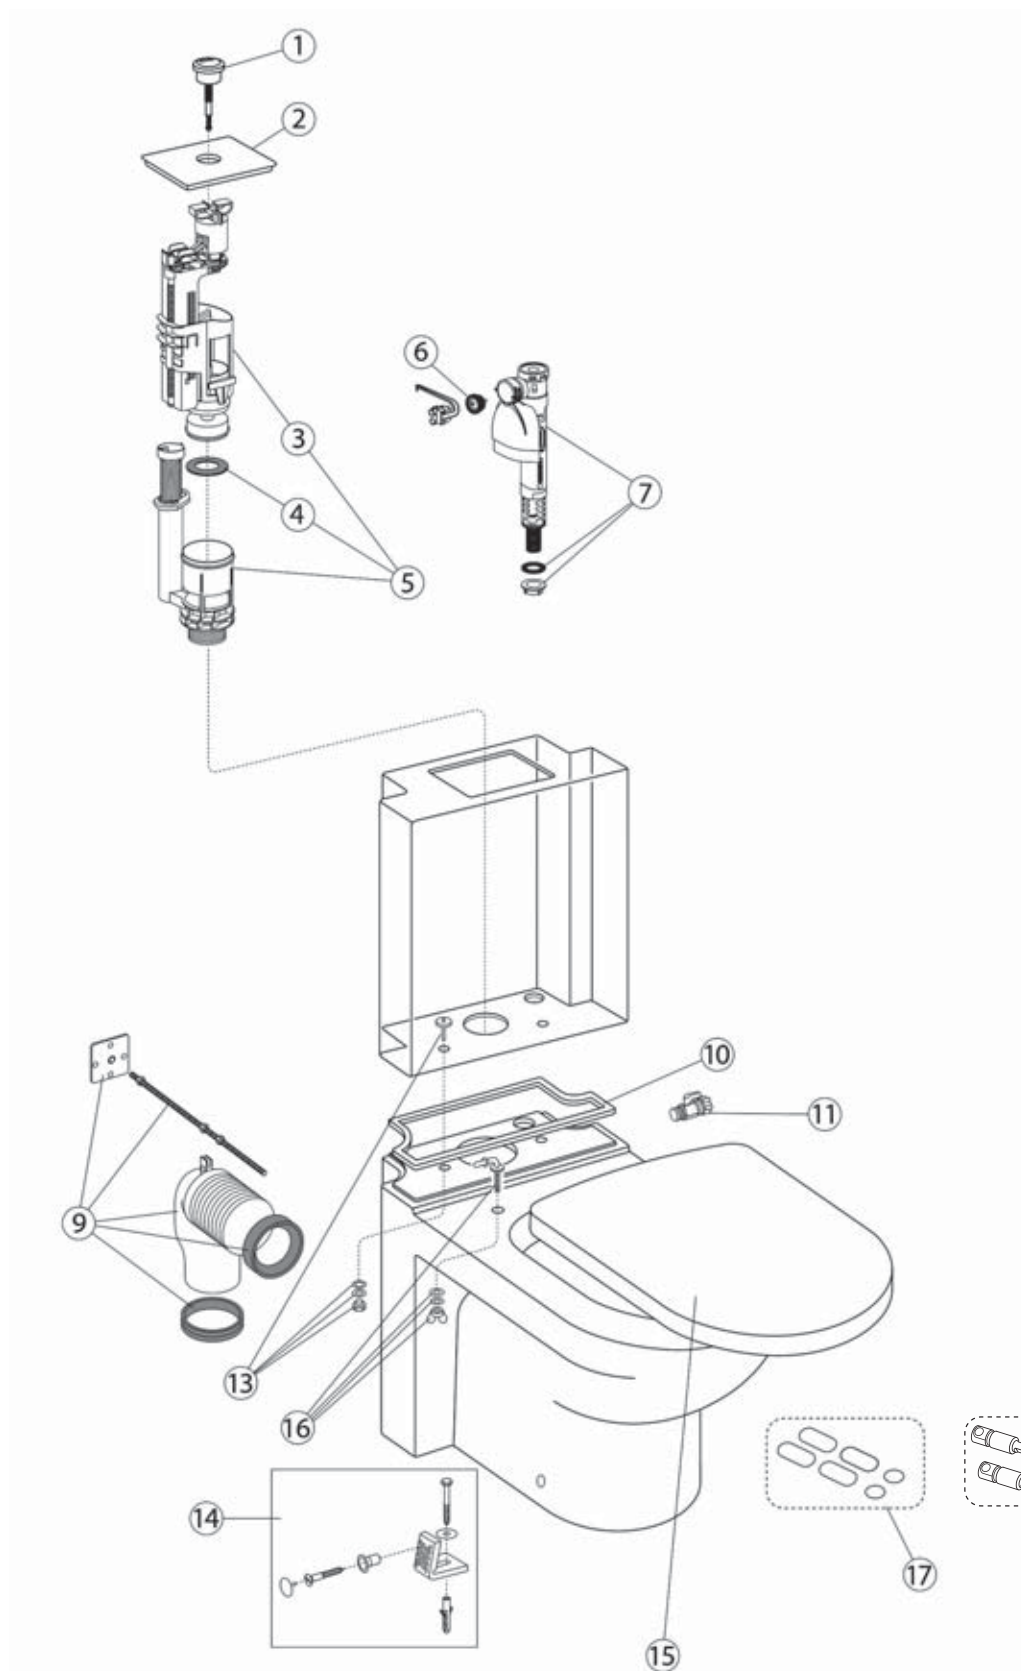

SPARE PARTS FOR ARTIC WC, FROM 2005 - 2018

SPARE PARTS FOR ARTIC WC, FROM 2005 - 2018

	ART-no	Price EUR VAT 0%	EAN	
1	Pushbutton Duo chrome, Twico 2	GB19299T2951	25	7391530057330
	Pushbutton Duo chrome for outlet valve GB19299N2953	GB19299N2951	27	4025416311034
	Pushbutton Duo chrome for outlet valve 9GS01600	9GS01561	22	4051202546236
2	Cistern cover	GB1929900500	25	7391530059440
3	Outlet valve with pushbutton Duo	GB19299N2953	47	4025416281726
4	Outlet valve gasket for 9GS01600	9GS01700	9	4051202546250
	Outlet valve gasket	GB19299TK962	17	7391530054360
5	Complete outlet valve with pushbutton (must be ordered with sealing GB1929900504)	9GN01761	57	4062373890448
6	Membrane for inlet valve GB1929901972	GB19299P0206	44	4025416500261
7	GB-inlet valve	9GN00210	51	4062373894026
9	Outlet connection	87110000	70	4015211194062
10	Cistern sealing	GB1929900504	16	7391530059471
11	Cisternvalve without filter	GB1929900503	29	7391530059464
13	Cistern bolts	GB1929900505	31	7391530059488
14	Floorfastening set	GB1929900381	30	7391530056227
15	Seat and cover soft-close, white	9M16S101	156	4047289718109
	Seat and cover soft-close, black	9M16S136	238	4047289718116
16	Fixation details for soft-close seat and covers 9M16S101 and 9M16S136 (2013-)	92241761	41	4051202163341
17	Buffer set for seat and cover	92242201	18	4051202163167
21	Dumper set for soft-close seat and cover (2013-)	92242400	64	4051202163105