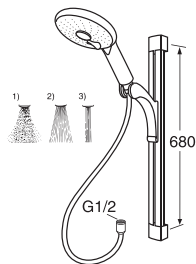

Coloric

- Hand shower with three sprays, chrome
- Hose 1,75 m, chrome