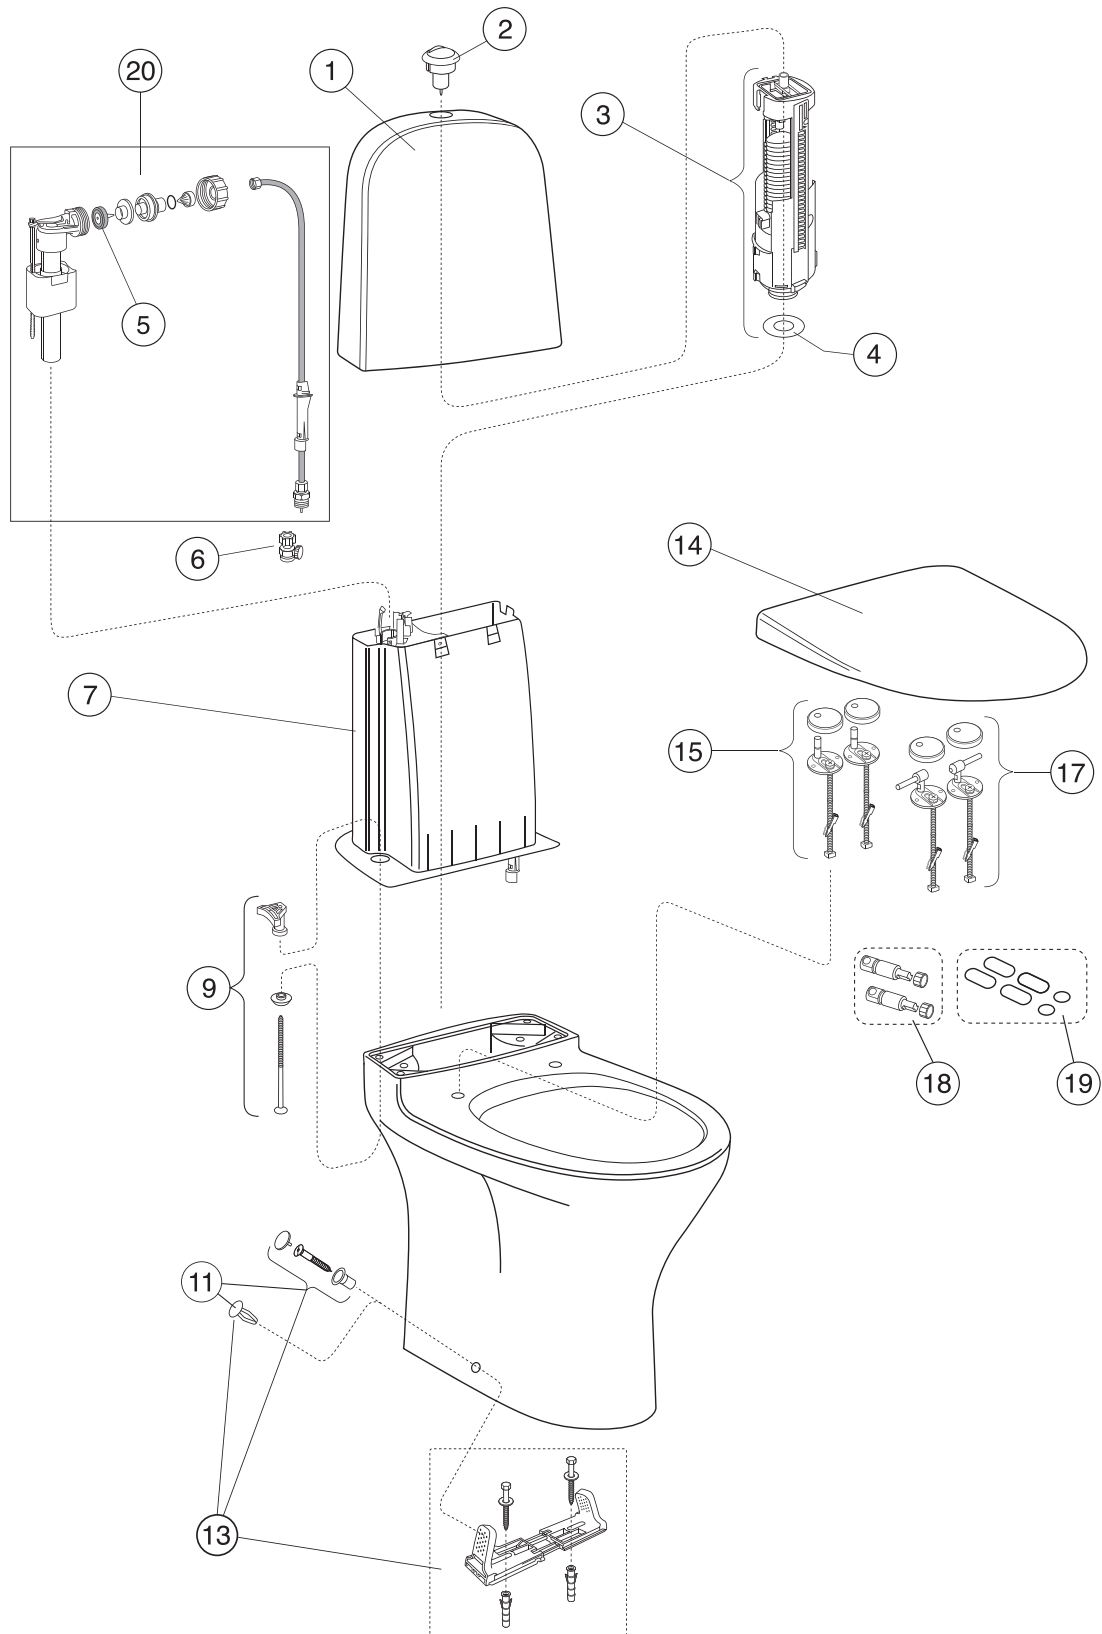

SPARE PARTS FOR ESTETIC WC, FROM 2016 - 09.2017

SPARE PARTS FOR ESTETIC WC, FROM 2016 - 09.2017

| | ART-no | Price EUR VAT 0% | EAN |
|--|---------------|---------------------|---------------|
| 1 Cistern, White | GB18830001200 | 184 | 7391530070827 |
| Cistern, Matt white | GB18830041200 | 231 | 7391530070810 |
| Cistern, Matt white | GB188300SW200 | 231 | |
| Cistern, Black | GB18830036200 | 231 | 7391530070803 |
| 2 Push button Duo, mattchrome | GB19299P0801 | 19 | 7391530070834 |
| 3 Outlet valve | GB19299P0802 | 67 | 7391530070841 |
| 4 Valve house gasket | GB19299TK962 | 17 | 4025416099024 |
| 5 Membrane | GB19299P0106 | 10 | 4025416099109 |
| 6 Cisternvalve without filter | GB1929900503 | 29 | 7391530059464 |
| 7 Cistern, complete | GB19299N0100 | 192 | 7391530070353 |
| 8 Tank seal | GB19299P0114 | 13 | 4025416099345 |
| 9 Cistern fixation set | 92226100 | 11 | 7391530063744 |
| 11 Wood screw bag | GB1929900365 | 25 | 4022693590664 |
| 13 Fixation set | 92214501 | 16 | 4051202485955 |
| 14 Seat and cover hard plastic, soft-close, quick-release, white | 9M10S101 | 156 | 4051202251611 |
| Seat and cover hard plastic, soft-close, quick-release, matt white | 9M10S1RW | 196 | 4051202843588 |
| Seat and cover hard plastic, soft-close, quick-release, black | 9M10S136 | 196 | 4051202336219 |
| Seat and cover hard plastic, soft-close, quick-release, matt black | 9M10S133 | 232 | 4065467166634 |
| 15 Soft-close, quick-release hinges | 92213161 | 39 | 4051202478094 |
| 17 Stainless steel hinges | 92213261 | 39 | 4051202478100 |
| 18 Dumper set for soft-close seat and cover | 92213300 | 65 | 4051202478117 |
| 19 Buffer set for seat and cover | 92213400 | 17 | 4051202205423 |
| 20 Inlet valve | GB19299N0105 | 82 | 4062373882375 |