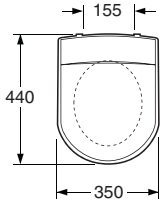

TOILET SEATS FOR LOGIC

Soft-close white

ART-no	Price EUR VAT 0%	EAN
9M11S101	201	5708590283258