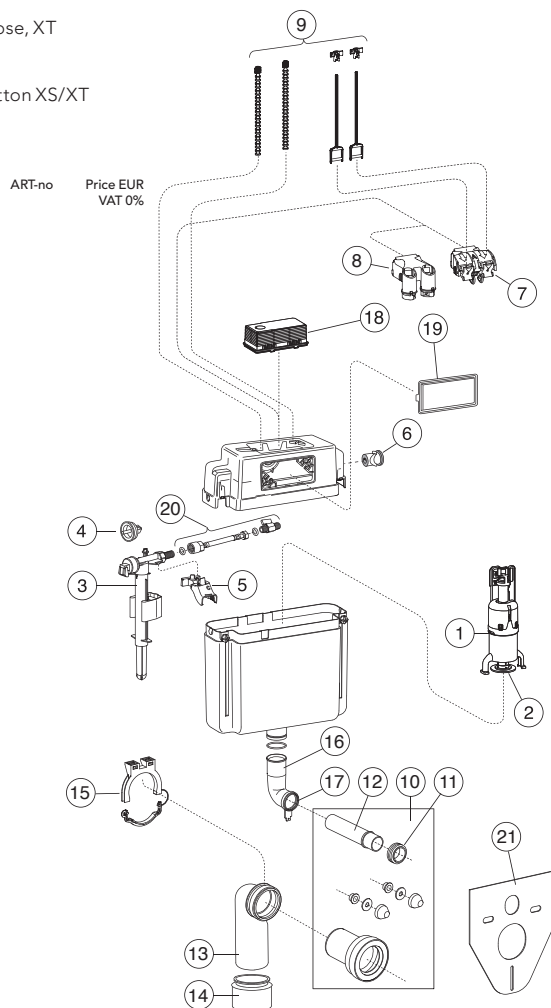

SPARE PARTS FOR TRIOMONT XT, FROM 2011 -

1. 1 Flush valve Duo/Single
   - 2 Rubber seal
   - 3 Float valve
   - 4 Rubber membrane
   - 5 Bridging piece Float valve
   - 6 Sleeve for connection tubes 18-28 mm
   - 7 Clamp with control hooks XT
   - 8 Clamp pneumatic control
   - 9 Set of fixation and control pins for XT
   - 10 Wc connetction kit L = 300 mm
   - 11 Flush pipe connector
   - 12 Flushpipe extension 300 mm
   - 13 Discharge elbow 90x90 mm
   - 14 Reducer 90 x 110 mm
   - 15 Discharge elbow fixation brachet
   - 16 Flush pipe XT 83 cm
   - 17 Rubber seal flush pipe
   - 18 Masonary aid top XT
   - 19 Tank cover plate, XT
   - 20 Water connection flexible hose, XT
   - 21 Gasket
2. Pneumatic hose for push button XS/XT

ART-no	Price EUR VAT 0%	EAN
GB1921100370	34	8711778140981
GB1921100371	18	8711778140882
GB1921100372	52	8711778140905
GB1921100373	17	8711778140974
GB1921100375	18	8711778140998
GB1921100392	19	8711778170995
GB1921100395	37	8711778171022
GB1921100394	67	8711778171015
GB1921100391	22	8711778170988
GB1921100380	58	8711778140936
GB1921100381	37	8711778140875
GB1921100111	14	7391530070476
GB1921100382	34	8711778141049
GB1921100383	28	8711778141056
GB1921100384	19	8711778141001
GB1921100397	26	8711778171046
GB1921100386	21	8711778140899
GB1921100390	22	8711778170971
GB1921100396	19	8711778171039
GB1921100393	61	8711778171008
GB1921100388	17	7391530064970
GB1921100398	20	8711778169043