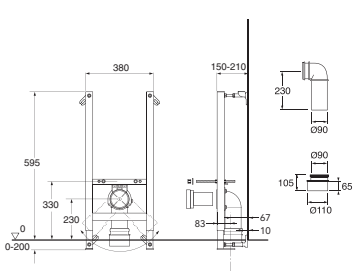

TRIOMONT WALL INSTALLATION SYSTEM FOR WALLHUNG BIDETS 1522 NAUTIC AND 6622 PUBLIC WC WITH VISIBLE CISTERN

- Neat installation, with a minimum of visible pipes
- Load-tested 400 kg
- Floor or wall-connected drain
- Fits all wall-hung toilets and bidets with a centre to centre distance between bolts of 180 or 230 mm
- Recommended seat height, 450 mm