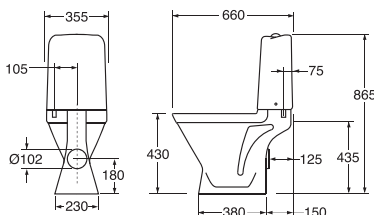

ART-no	Price EUR VAT 0%	EAN
3510 Nordic³, P-trap			
White with standard seat and cover 3/6l	GB113510301213	402	7391530066844
White w/o seat and cover 3/6l	GB113510301203	397	7391530066837
SEATS: See page 11.