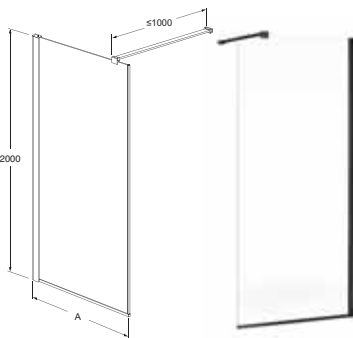

MATT BLACK PROFILES

Square shower wall, 80

Square shower wall, 90

Square shower wall, 100

Accessories: Magnetic profile

792–812 mm

892–912 mm

992–1012 mm

For combination with one Square shower door. Not size specific.

GB51SRWL80BL	536	4062373900581
GB51SRWL90BL	558	4062373900598
GB51SRWL10BL	579	4062373900604
GB51ACCWLMAGBL	81	7391530078847

Detailed dimension sketches of each of the sizes are available at www.gustavsberg.com