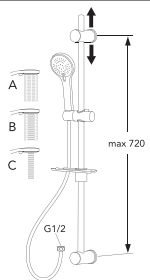

Gustavsberg shower set with stand 720 mm, soap holder, three sprays and hose 1,75m

Chrome

GB41106250

90

7391530081021

Fixed shower set, length 1070mm

Chrome/matt chrome

GB41103355

174

7393792233385