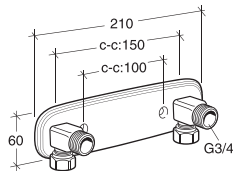

ACCESSORIES

	ART-no	Price EUR VAT 0%	EAN
Rubber seals for ceramic cartridge	GB41633513 01	10	7393792203937
Soft pex hose M10X1 (2 pcs in package)	GB41637161 02	30	7393792217279
Wallbracket For copper and Soft pex pipes OD12/15	FG0115080	70	7393792203166
Wallbracket with concealed piping For copper and steel pipes OD12/15 For Soft pex pipes OD15x2,5 For Soft pex pipes OD16x2,2	FG0115050 FG0115061 FG0115062	51 69 62	7393792204996 7393792212007 7393792212014
Couplings Chrome eccentric (2pcs in packet) Matt black rosette for eccentric (2pcs in packet)	GB41631765 02 GB41639921 02	16 31	7393792215732 7393792235778
Key for outdoor faucet	FG0640560	10	7393792203845
Ceramic push down valve White Black	GB41636575 25 GB41636575 23	78 94	739379223079 7393792230810
Bottom plug for washbasins without overflow	GB41637445	26	7393792221719