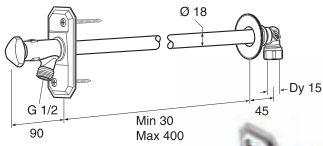

Outdoor faucet with non-return valve and key

Selfdraining for wall thickness max 400mm

FG0105061

92

7393792213257