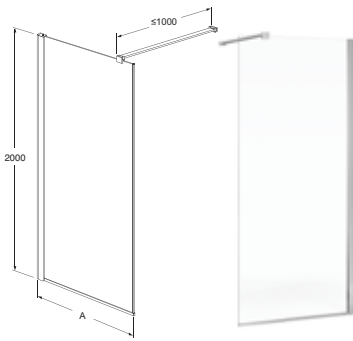

Detailed dimension sketches of each of the sizes are available at www.gustavsberg.com

SQUARE SHOWER WALL

- Fixed wall, can be combined with Square shower door
- Reversible for right/left-hand installation
- Tempered safety glass, 6 mm
- Polished chrome or matt black profiles and wall brace
- Adjustable wall profile, 20 mm, for a straight shower even with angled walls
- The brace can also be used as a shower curtain rod
- Space to drill holes for externally routed pipes