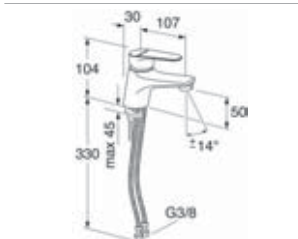

Metic washbasin mixer low*

Chrome
* Delisted from 31.03.2023

ART-no	Price EUR VAT 0%	EAN
GB41213851	103	7393792232838