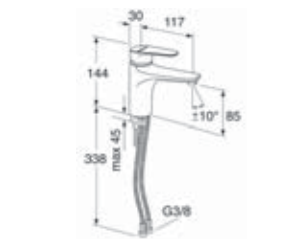

METIC WASHBASIN MIXERS

Metic washbasin mixer*

Chrome
* Delisted from 31.03.2023

ART-no	Price EUR VAT 0%	EAN
GB41213852	113	7393792232845