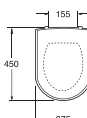

HARD PLASTIC SEAT AND COVER
9M16S101