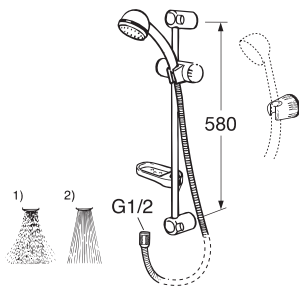

G4

- Hand shower Square, chrome
- Hose 1,75 m, chrome
- Shower bar - extension 1060 mm, chrome
- Wall bracket, chrome
- Diverter, chrome
- Showerslider, chrome
- Shower head Square, chrome
- Spare part seals kit