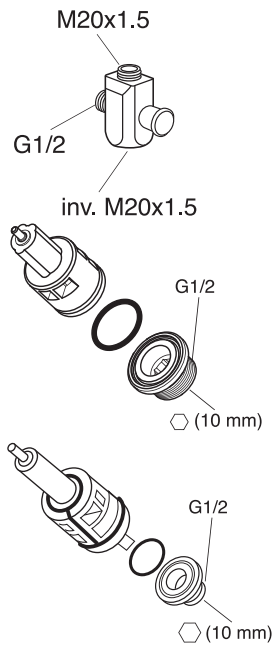

ART-no	Price EUR VAT 0%	EAN
Diverter with automatic resetting to bath position			
Chrome	GB41637315	111	7393792217606
Diverter for Coloric bath mixer			
Chrome	GB41637416	43	7393792221771
Diverter			
Chrome	GB41636577 01	20	7393792217354
Diverter			
Chrome	GB41634799 0001	18	7393792204811
Inlet nipple for mixers with return valve			
Chrome	GB41634756 01	19	7393792216494
Ejector	GB41634213	45	7393792219723
Aerator			
For bathtub mixers	GB41634555 01	19	7393792209946
For kitchen, bidet and spouts	GB41630129 01	21	7393792209250
For kitchen mixers, casted spouts and washbasin mixers	GB41630131 01	15	7393792209939
For Skandic 03 kitchen mixers to 2007 05	GB41636437 01	43	7393792216814
For Skandic 03 kitchen mixers from 2007 05 and Coloric washbasin mixers	GB41637337 01	31	7393792219921
For Skandic 03 mini mixers	GB41636912 01	18	7393792216142
For Coloric bathtub mixers	GB41637387 01	16	7393792221764
Shut-off for kitchen mixer			
Chrome	GB41635762 3301	27	7393792207232
X-seal for kitchen mixer (2pc in package)	GB41633971 02	10	7393792203951