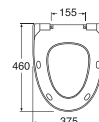

SEAT STANDARD
9M106101