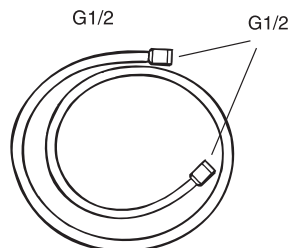

Hose

Chrome, covered with plastic, length 1,75m
Chrome, covered with plastic, length 2,0m
Chrome, length 1,75m
Matt black, length 1,75m

GB41636263 00	21	7393792208598
GB41636263 0020	24	7393792220484
GB41636266 00	47	7393792208666
GB41637572 53	56	7393792233651

Wall bracket for hand spray with 3-positions

Chrome

GB41637575	15	7393792219792