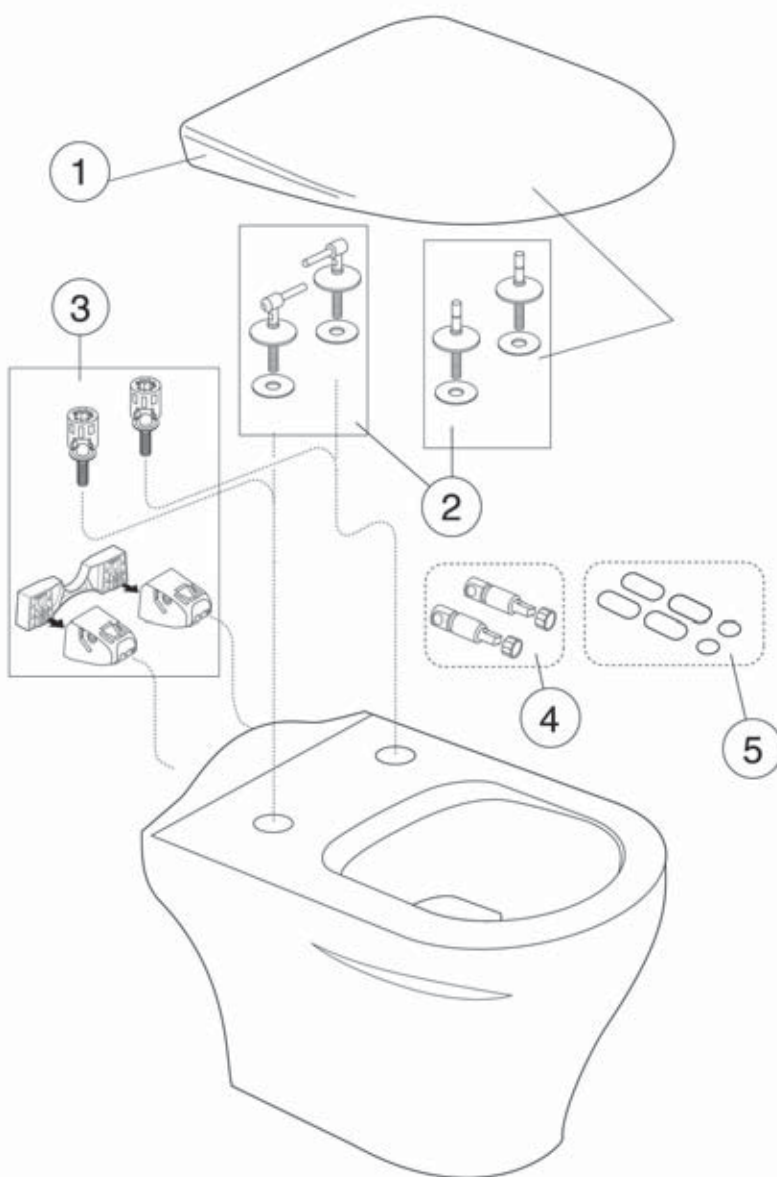

SPARE PARTS FOR ESTETIC WC 8330, FROM 2016-

- 1 Seat and cover hard plastic, soft-close, quick-release, matt white
  Seat and cover hard plastic, soft-close, quick-release, black
  Seat and cover hard plastic, soft-close, quick-release, matt black
  Seat and cover hard plastic, soft-close, quick-release, white
  Seat and cover hard plastic with stainless steel hinges, white
- 2 Stainless steel hinges
  Soft-close, quick-release hinges
- 3 Suprafix 3.0 fastening set
  Screws and nuts for Suprafix 3.0
  Nuts, 2 pcs
- 4 Dumper set for soft-close seat and cover
- 5 Buffer set for seat and cover

ART-no	Price EUR VAT 0%	EAN
9M09S1RW	196	4051202843526
9M09S136	196	4051202336202
9M09S133	232	4065467166078
9M09S101	156	4051202251628
9M096101	101	4051202336295
92212261	39	4051202476953
92213061	39	4051202478087
92238300	82	4051202749453
92238200	34	4051202743161
92238400		4051202755706
92213300	65	4051202478117
92213400	17	4051202205423