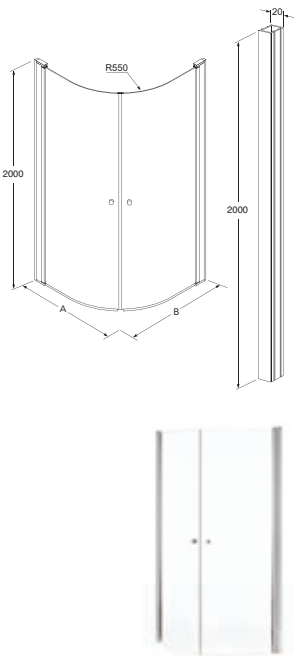

ROUND SHOWER DOORS FOR CORNER FITTING

- Reversible for right/left-hand installation
- Pre-fitted door profiles for quick and simple installation
- Tempered safety glass, 6 mm
- Polished chrome or matt black profiles and door handles
- Elevating hinges raise the door 5 mm on opening
- Adjustable wall profile, 20 mm, for a straight shower even with angled walls
- Opening angle: 180 degrees
- Unequal-sided dimension combinations possible
- Extension profile, 20 mm, as an optional extra
- No floor profiles, for a hygienic and easy-to-clean shower
- Space to drill holes for externally routed pipes

POLISHED CHROME PROFILES

Round shower doors, 80 x 80
Consists of:

Round shower doors, 80 x 90
Consists of:

Round shower doors, 80 x 100
Consists of:

Round shower doors, 90 x 90
Consists of:

Round shower doors, 90 x 100
Consists of:

Round shower doors, 100 x 100
Consists of:

Accessories: Extension profile

A x B width dimension/adjustability in mm

790–810 x 790–810 mm

Round shower door, 80 with magnetic profile and door handle
Round shower door, 80 with magnetic profile and door handle

790–810 x 890–910 mm

Round shower door, 80 with magnetic profile and door handle
Round shower door, 90 with magnetic profile and door handle

790–810 x 990–1010 mm

Round shower door, 80 with magnetic profile and door handle
Round shower door, 100 with magnetic profile and door handle

890–910 x 890–910 mm

Round shower door, 90 with magnetic profile and door handle
Round shower door, 90 with magnetic profile and door handle

890–910 x 990–1010 mm

Round shower door, 90 with magnetic profile and door handle
Round shower door, 100 with magnetic profile and door handle

990–1010 x 990–1010 mm

Round shower door, 100 with magnetic profile and door handle
Round shower door, 100 with magnetic profile and door handle

Allows extra adjustment of width dimension by 20 mm
Possible to fit on the right- and/or left-hand side.

ART-no

Price EUR

VAT 0%

EAN

GB51RNDR8080CR	1117	7391530074009
GB51RNDR80CR	559	7391530073552
GB51RNDR80CR	559	7391530073552
GB51RNDR8090CR	1134	7391530074016
GB51RNDR80CR	559	7391530073552
GB51RNDR90CR	577	7391530073569
GB51RNDR8010CR	1151	7391530074023
GB51RNDR80CR	559	7391530073552
GB51RNDR10CR	593	7391530073576
GB51RNDR9090CR	1151	7391530074030
GB51RNDR90CR	577	7391530073569
GB51RNDR90CR	577	7391530073569
GB51RNDR9010CR	1168	7391530074047
GB51RNDR90CR	577	7391530073569
GB51RNDR10CR	593	7391530073576
GB51RNDR1010CR	1185	7391530074054
GB51RNDR10CR	593	7391530073576
GB51RNDR10CR	593	7391530073576
GB51ACCEXTP	57	7391530073675