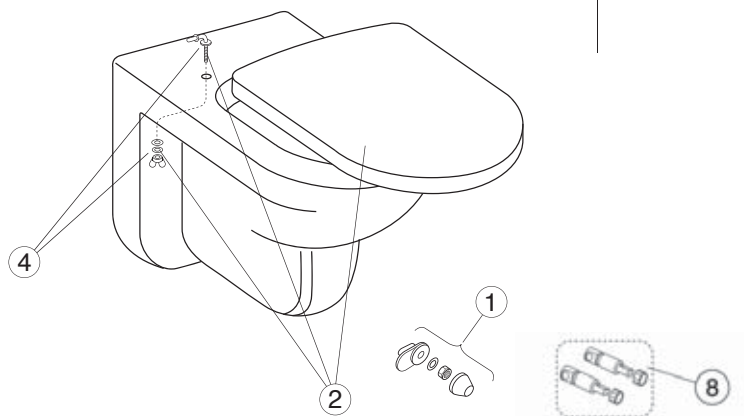

ART-no	Price EUR VAT 0%	EAN
92207401	21	4047289348085
9M16S101	156	4047289718109
9M16S136	238	4047289718116
92241761	41	4051202163341
92242400	64	4051202163105