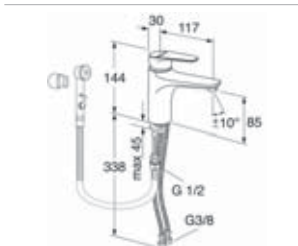

Metic washbasin mixer with self-closing hand spray and wall attachment, hose 1,75m*

Chrome
* Delisted from 31.03.2023

ART-no	Price EUR VAT 0%	EAN
GB41213861	168	7393792232852