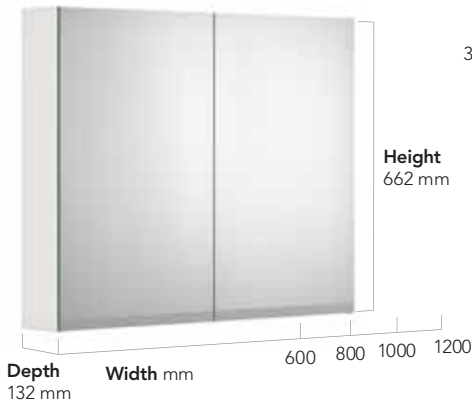

MIRROR CABINET