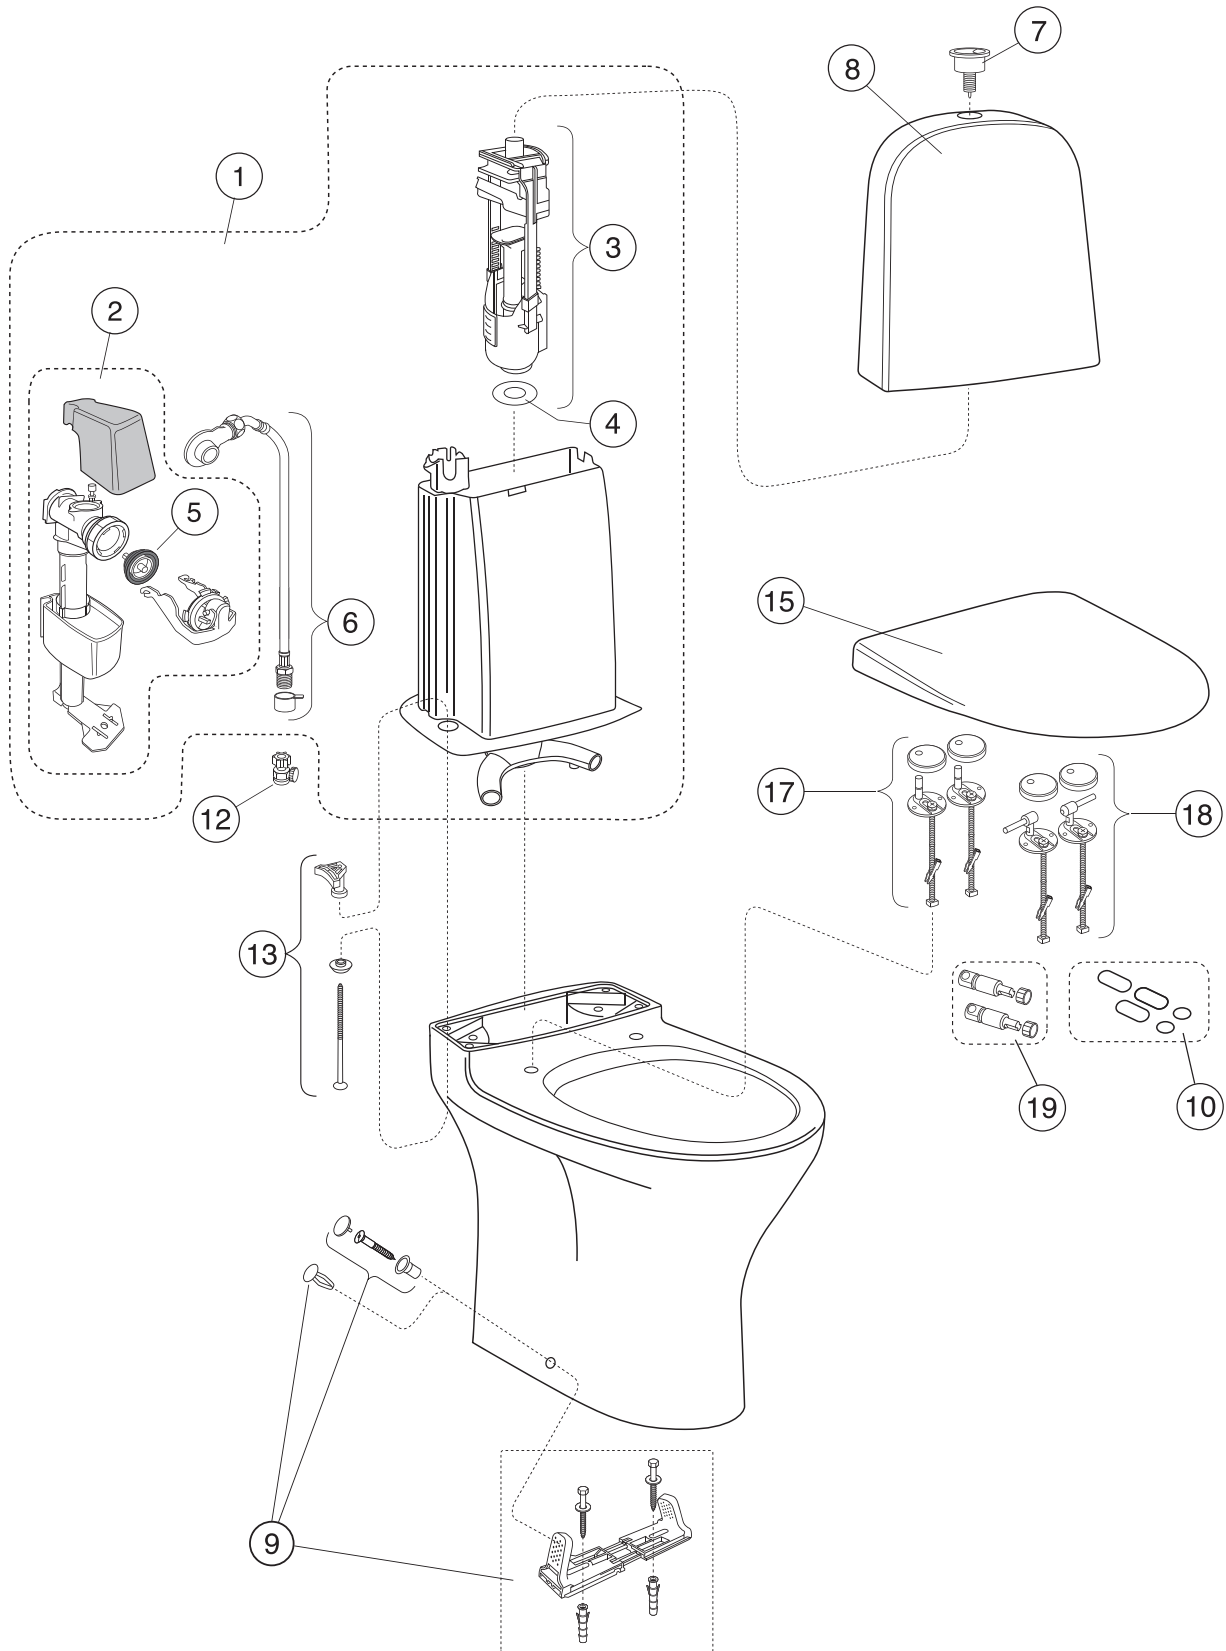

SPARE PARTS FOR ESTETIC WC, FROM 09.2017