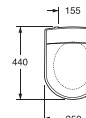

HARD PLASTIC SEAT AND COVER
9M016101