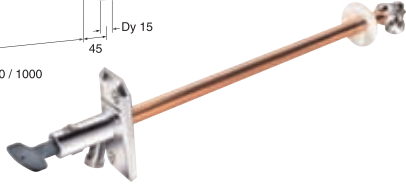

OUTDOOR TAP

- Simple to install and serve
- Can be fitted to old, existing pipes
- Cutable in length
- Self-draining downwards, which helps protect the façade
- Frost-proof – even if a hose is connected
- For wall thicknesses of max. 400 mm or max. 1000 mm
- With removable key or knob

Outdoor tap with approved non-return valve and key, self-draining.

Selfdraining for wall thickness max 400mm
Selfdraining for wall thickness max 1000mm

ART-no

Price EUR
VAT 0%

EAN

FG0105060

74

7393792213141

FG0105070

98

7393792213165