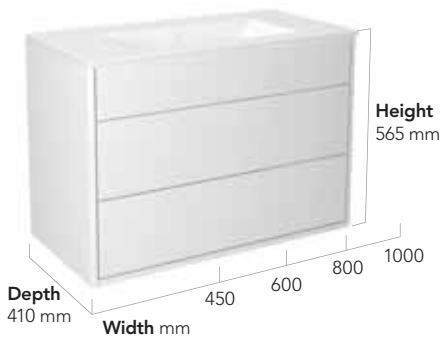

GRAPHIC BATHROOM FURNITURE

Graphic features slightly daintier dimensions than most other bathroom furniture units. The design is based on the repetition of graphic shapes and dimensions; for example, three wall cabinets on top of each other are exactly the same height as a high cabinet,

making it easy to furnish with Graphic. Moreover, wall cabinets and high cabinets are available in two depths to suit both large and small bathrooms. Cabinet doors and carcasses of the same colour create a harmonious bathroom.

BATHROOM CABINET WITH SINK