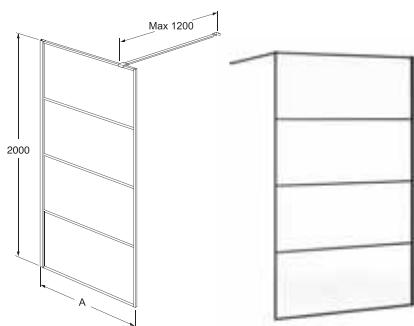

Square shower wall, 80 cm
 Square shower wall, 90 cm
 Square shower wall, 100 cm
 Square shower wall, 120 cm
 Square shower wall, 140 cm

A = width dimension/adjustability in mm

780-790 mm
 880-890 mm
 980-990 mm
 1180-1190 mm
 1380-1390 mm