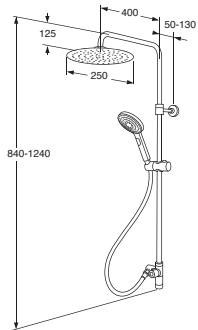

G3

- Hand shower Round, chrome
- Hose 1,75 m, chrome
- Shower bar - extension 1060 mm, chrome
- Wall bracket, chrome
- Diverter, chrome
- Showerslider, chrome
- Shower head Round, chrome
- Spare part seals kit