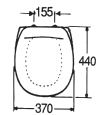

ST-17 CISTERN COVER WITH PUSHBUTTON
GB192 9900 283