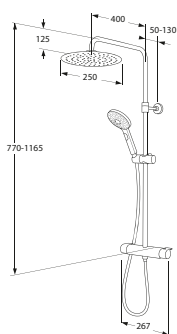

RAIN SHOWER HEADS, ROUND AND SQUARE, WITH THERMOSTATIC MIXERS

- Ultra-slim rain shower head, Ø 250 mm / 250 x 250 mm
- Easy to clean: The design of the shower nozzles makes it simple to wipe away any limescale deposits
- The rain shower head and shower arm are turnable and can be adjusted to suit individual preferences
- A 400 mm shower arm means plenty of shower space
- Telescopically adjustable height: 770–1165 mm
- Adjustable wall fitting (50–130 mm) for simple installation
- Three-function hand shower with delightful jet patterns
- Mounted on a slider, the hand shower ensures a wonderful shower experience for users of any height
- Change-over function in the flow handle
- Built-in automatic hot water shut-off for scald protection
- Shut-off button on the temperature side at comfort temperature: 38°C
- Safe Touch function minimises the heat on the front side of the mixer
- The mixer reacts quickly to changes in the temperature and pressure of the water flow to ensure an even water temperature
- Backflow protection in accordance with SS-EN 1717 [EB]
- The shower set can be fitted using screws or glue
- Can be combined with Gustavsberg bathtub spouts

ESTETIC

G3 Round shower kit with Estetic thermostatic shower mixer, with superslim shower head Ø250mm, with built-in diverter, with 3 function hand shower

Chrome
Matt black

ART-no	Price EUR VAT 0%	EAN
GB41218330	701	7393792231374
GB41218330 53	1198	7393792233613
ACCESSORIES		
Turnable bathtub spout with built-in change-over function, chrome 115mm	GB41638760	177 7393792228633
Bathtub spout with built-in change-over function, Matt black	GB41638860 53	302 7393792232241
Soap dish	GB41639513	18 7393792231831
Shower bar - extension 1060 mm, chrome	GB41639512	81 7393792231824
Shower bar - extension 1060 mm, matt black	GB4163951253	136 7391530080437