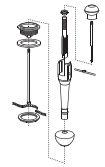

NP-11 PUSHBUTTON
GB192 9900 237

NT-21 PUSHBUTTON
GB192 9900 208

ST-17 CISTERN COVER WITH PUSHBUTTON
GB192 9900 283

ST-24 CISTERN COVER WITH PUSHBUTTON
GB192 9900 338

NP-20 OUTLET VALVE
GB192 9900 238

ST OUTLET VALVE
GB192 9900 282