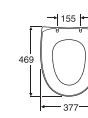

NAUTIC 55XX
2010 - 2017

STANDARD COVER
9M246101

ACTUATOR DUAL, WHITE
GB19299P0108
ACTUATOR DUAL, CHROME
GB19299P0110

ACTUATOR SINGLE, WHITE
GB19299P0109
ACTUATOR SINGLE, CHROME
GB19299P0111

BOTTOM VALVE GASKET TWICO
GB19299TK962