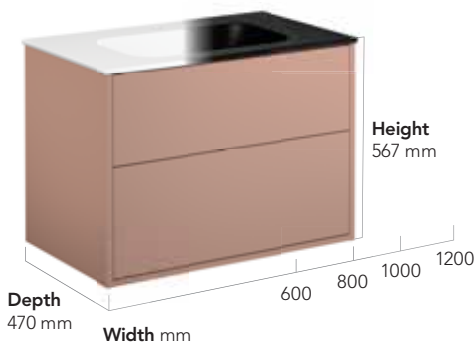

ARTIC BATHROOM FURNITURE

Artic's timeless design makes all bathrooms more beautiful. Although Artic is a cultured range, the cabinets can easily 'swallow' everything you need to keep in a bathroom. The units are based on standard dimensions and feature generous

storage areas and surface space, as well as a host of smart details. Cabinet doors and carcasses of the same colour create a harmonious bathroom.

BATHROOM FURNITURE

BATHROOM CABINET WITH SINK