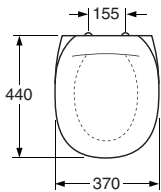

TOILET SEATS FOR BASIC

Standard

GB1919901702	27	7391530029986