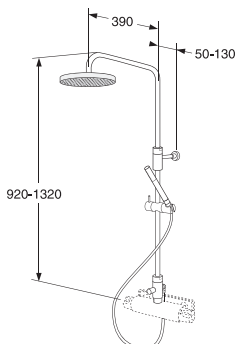

G2

- Hand shower, chrome
- Hose 1,75 m, chrome
- Set for side mount, chrome
- Wall bracket, chrome
- Diverter, chrome
- Shower slider, chrome

ART-no	Price EUR VAT 0%	EAN
GB41638725 01	33	7393792227742
GB41636266 00	47	7393792208666
GB41638726 01	41	7393792227759
GB41638727 02	36	7393792227766
GB41638728 01	24	7393792227773
GB41637562	70	7393792219754
GB41637562	70	7393792219754
GB41636266 00	47	7393792208666
GB41638467	56	7393792226424
GB41636266 00	47	7393792208666
GB41638464	52	7393792226394
GB41638466	28	7393792226417
GB41638465	70	7393792226400
GB41638472	38	7393792226462
GB41638468	50	7393792226431
GB41636266 00	47	7393792208666
GB41638464	52	7393792226394
GB41638466	28	7393792226417
GB41638465	70	7393792226400
GB41638472	38	7393792226462