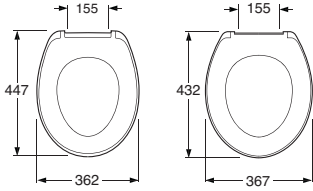

TOILET SEATS FOR NORDIC³

8780 Nordic³ Hard seat with stainless steel fittings
White

8780G101	52	4022693743008

8780 Nordic³ Hard seat with SC
White

8780S101	71	4051202349509

9M64 Nordic³ Standard seat
White

9M646101	30	4051202257101