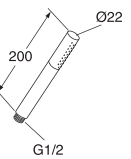

HAND SHOWERS