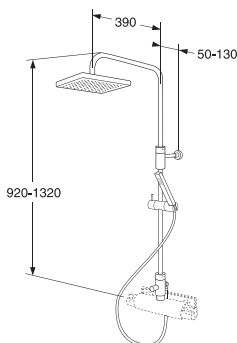

G1

- Hand shower, chrome
- Hose 1,75 m, chrome
- Set for side mount, chrome
- Wall bracket, chrome
- Diverter, chrome
- Shower slider, chrome