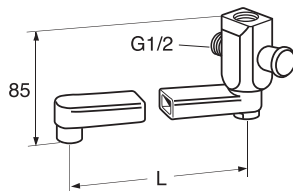

Swivel spout with diverter, automatic resetting to bath position

Chrome 250 mm
Chrome 350 mm

GB41635272
GB41635270

193
193

7393792204934
7393792204910

CARTRIDGES, SPAREPARTS FOR THERMOSTATIC MIXERS

Cartridge

Cartridge (ecotemp included)
Soft closing
Skandic03 mini
Coloric

GB41635676 01
GB41634650 01
GB41636654 01
GB41637415

36
48
41
26

7393792210041
7393792204514
7393792219709
7393792221412

Cartridge for thermostatic mixers from 01.05.2010

GB41638334 01

63

7393792225861