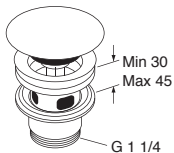

ACCESSORIES

	ART-no	Price EUR VAT 0%	EAN
Rubber seals for ceramic cartridge	GB41633513 01	10	7393792203937
Soft pex hose M10X1 (2 pcs in package)	GB41637161 02	30	7393792217279
Wallbracket For copper and Soft pex pipes OD12/15	FG0115080	70	7393792203166
Wallbracket with concealed piping For copper and steel pipes OD12/15 For Soft pex pipes OD15x2,5 For Soft pex pipes OD16x2,2	FG0115050 FG0115061 FG0115062	51 69 62	7393792204996 7393792212007 7393792212014
Couplings Chrome eccentric (2pcs in packet) Matt black rosette for eccentric (2pcs in packet)	GB41631765 02 GB41639921 02	16 31	7393792215732 7393792235778
Key for outdoor faucet	FG0640560	10	7393792203845
Ceramic push down valve White Black	GB41636575 25 GB41636575 23	78 94	739379223079 7393792230810
Bottom plug for washbasins without overflow	GB41637445	26	7393792221719