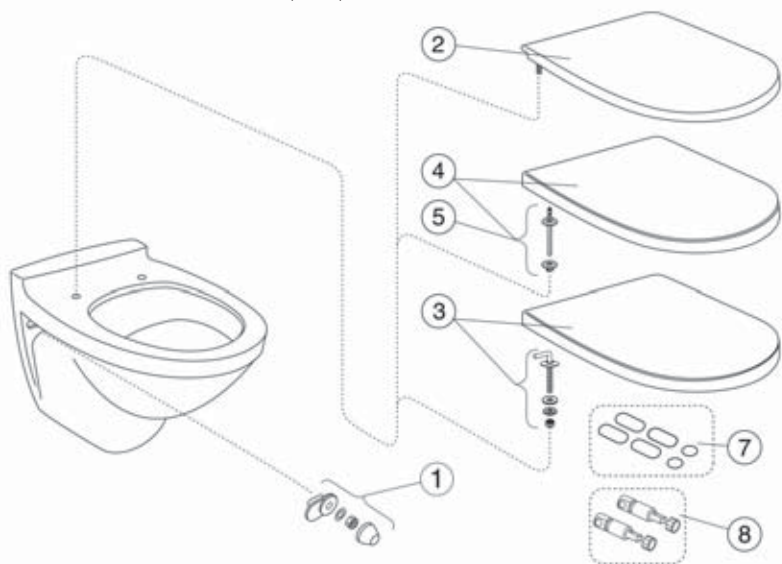

SPARE PARTS FOR NAUTIC WC 5530 FROM 2010 -

- 1 Wall fixation set
- 2 Seat and cover standard
- 3 Seat and cover hard plastic, stainless steel hinges
- 4 Seat and cover Slimseat, soft-close, quick-release, white
- 5 Seat and cover hard plastic, soft-close, quick-release, white
- 6 Seat and cover hard plastic, soft-close, quick-release, black
- 7 Hinges soft-close/quick-release
- 8 Buffer set for seat and cover
- 8 Dumper set for soft-close seat and cover (2013-)