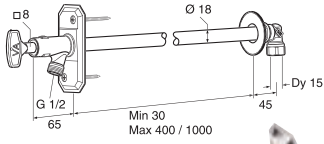

OUTDOOR TAP

- Simple to install and serve
- Can be fitted to old, existing pipes
- Cutable in length
- Self-draining downwards, which helps protect the façade
- Frost-proof – even if a hose is connected
- For wall thicknesses of max. 400 mm or max. 1000 mm
- With removable key or knob

Outdoor tap with approved non-return valve and key, self-draining.

Selfdraining for wall thickness max 400mm
Selfdraining for wall thickness max 1000mm

ART-no

Price EUR
VAT 0%

EAN

FG0105060

74

7393792213141

FG0105070

98

7393792213165