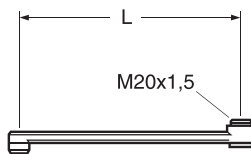

Spout

Chrome 85 mm
Chrome 150 mm
Chrome 200 mm
Chrome 250 mm
Chrome 350 mm
Chrome 400 mm

GB41633631
GB41633632
GB41633633
GB41633614
GB41633616
GB41633624

83
83
83
89
94
130

7393792206082
7393792206099
7393792203739
7393792206075
7393792204491
7393792206549