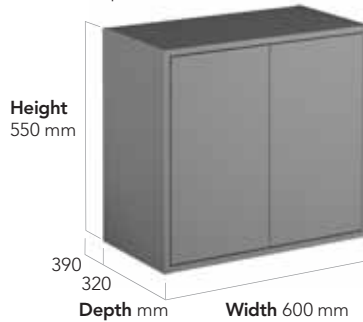

WALL CABINET

NB Available in two different depths