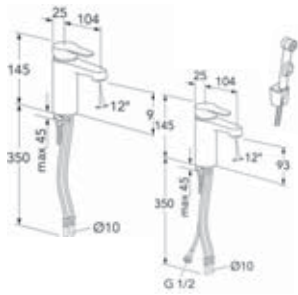

NORDIC³ WASHBASIN MIXERS

- Contemporary design by Propeller
- Soft move ceramic seal ensures soft and precise maneuvering
- Adjustable max. temperature for improved scald protection
- Type approved flexible water connection for easier installation

Nordic³ washbasin mixer

Chrome
Chrome with self-closing hand spray and wall attachment, hose 1,75m

ART-no	Price EUR VAT 0%	EAN
GB41213451	143	7393792233132
GB41213461	200	7393792233149

NORDIC PLUS WASHBASIN MIXERS

- Contemporary design by Propeller
- Soft move ceramic seal ensures soft and precise maneuvering
- Adjustable max. temperature for improved scald protection
- Type approved flexible water connection for easier installation