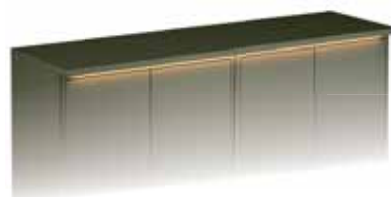

Intended for two 600 mm cabinets fitted next to each other.
Colour Green
Dimensions* Width 1200 mm
Height 19 mm
Depth 360 mm
ART-no GB71GCTP1232GN
Price EUR VAT 0% 755
EAN 7391530071336

*) For detailed dimension sketches, see www.gustavsberg.com.

We accept no liability for printing errors and reserve the right to make changes to range and specifications without notice. When making important decisions, check in advance.