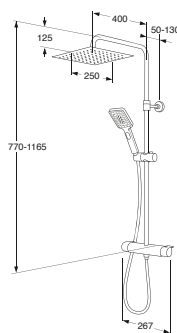

G4 Square shower kit with Estetic thermostatic shower mixer, with superslim shower head 250x250mm, with built-in diverter, with 3 function hand shower

Chrome
Matt black

GB41218335	723	7393792231381
GB41218335 53	1236	7393792233620
ACCESSORIES		
Turnable bathtub spout with built-in change-over function, chrome 115mm	GB41638760	177 7393792228633
Bathtub spout with built-in change-over function, Matt black	GB41638860 53	302 7393792232241
Soap dish	GB41639513	18 7393792231831
Shower bar - extension 1060 mm, chrome	GB41639512	81 7393792231824
Shower bar - extension 1060 mm, matt black	GB4163951253	136 7391530080437