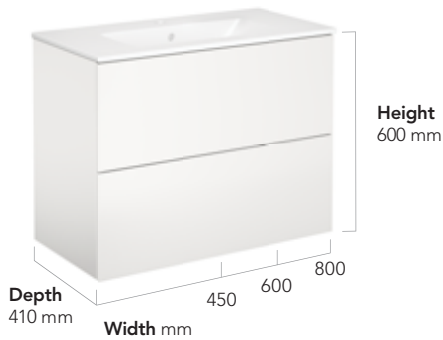

GRAPHIC BASE BATHROOM FURNITURE

Our popular Graphic range with Graphic Base: a simpler design and a lower price – so that even more people can enjoy the benefits a fully functional bathroom.

While there are still all kinds of smart Graphic solutions to choose

from, Graphic Base is only available in white, and only with a smooth door finish. This, in turn, simplifies the choice of mixers and other accessories. We want it to be simple and straightforward for everyone to put together a neat and functional bathroom.

BATHROOM CABINET WITH SINK