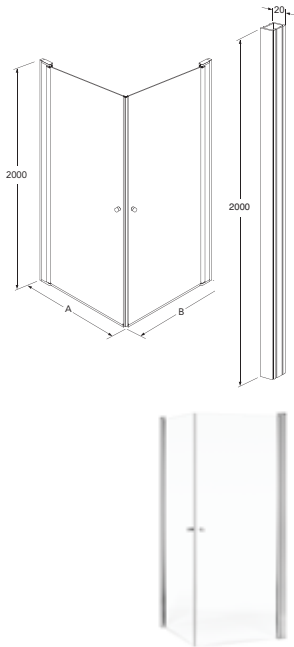

SQUARE SHOWER DOORS FOR CORNER FITTING

- Reversible for right/left-hand installation
- Pre-fitted door profiles for quick and simple installation
- Tempered safety glass, 6 mm
- Polished chrome or matt black profiles and door handles
- Elevating hinges raise the door 5 mm on opening
- Adjustable wall profile, 20 mm, for a straight shower even with angled walls
- Opening angle: 180 degrees
- Unequal-sided dimension combinations possible
- Extension profile, 20 mm, as an optional extra
- No floor profiles, for a hygienic and easy-to-clean shower
- Space to drill holes for externally routed pipes

	A x B width dimension/adjustability in mm	ART-no	Price EUR VAT 0%	EAN
POLISHED CHROME PROFILES				
Square shower doors, 80 x 80	790–810 x 790–810 mm	GB51SRDR8080CR	1016	7391530073941
Consists of:	Square shower door, 80 with magnetic profile and door handle	GB51SRDR80CR	508	7391530073521
	Square shower door, 80 with magnetic profile and door handle	GB51SRDR80CR	508	7391530073521
Square shower doors, 80 x 90	790–810 x 890–910 mm	GB51SRDR8090CR	1031	7391530073958
Consists of:	Square shower door, 80 with magnetic profile and door handle	GB51SRDR80CR	508	7391530073521
	Square shower door, 90 with magnetic profile and door handle	GB51SRDR90CR	525	7391530073538
Square shower doors, 80 x 100	790–810 x 990–1010 mm	GB51SRDR8010CR	1048	7391530073965
Consists of:	Square shower door, 80 with magnetic profile and door handle	GB51SRDR80CR	508	7391530073521
	Square shower door, 100 with magnetic profile and door handle	GB51SRDR10CR	540	7391530073545
Square shower doors, 90 x 90	890–910 x 890–910 mm	GB51SRDR9090CR	1048	7391530073972
Consists of:	Square shower door, 90 with magnetic profile and door handle	GB51SRDR90CR	525	7391530073538
	Square shower door, 90 with magnetic profile and door handle	GB51SRDR90CR	525	7391530073538
Square shower doors, 90 x 100	890–910 x 990–1010 mm	GB51SRDR9010CR	1063	7391530073989
Consists of:	Square shower door, 90 with magnetic profile and door handle	GB51SRDR90CR	525	7391530073538
	Square shower door, 100 with magnetic profile and door handle	GB51SRDR10CR	540	7391530073545
Square shower doors, 100 x 100	990–1010 x 990–1010 mm	GB51SRDR1010CR	1078	7391530073996
Consists of:	Square shower door, 100 with magnetic profile and door handle	GB51SRDR10CR	540	7391530073545
	Square shower door, 100 with magnetic profile and door handle	GB51SRDR10CR	540	7391530073545
Accessories: Extension profile	Allows extra adjustment of width dimension by 20 mm Possible to fit on the right- and/or left-hand side.	GB51ACCEXTP	57	7391530073675