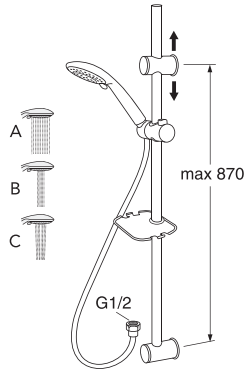

SHOWERSETS SPARE PARTS

Gustavsberg shower set 1103250

- Hand shower with three sprays, chrome
- Hose 1,75 m, chrome
- Shower slider, chrome
- Wall brackets (2 pcs), chrome
- Soap holder, transparent