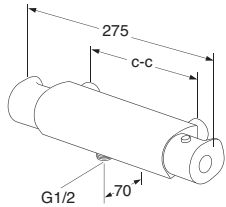

ATLANTIC THERMOSTATIC SHOWER MIXER

- Built-in automatic hot water block for scald protection
- Adjustable max. temperature for improved scald protection
- Safe Touch, minimises the heat on the front side of the mixer
- Block button on the temperature side at comfort temperature: 38°C
- Reacts quickly to changes in the flow pressure and temperature to maintain a constant water temperature
- Ceramic shut-off to prevent dripping and ensure a long service life
- Type-approved non-return valves in the inlet
- Backflow protection in accordance with SS-EN 1717 [EB]
- Can be supplemented with a bathtub spout

Atlantic thermostatic shower mixer with outlet down, non-return valves, ceramic cartridge

Chrome

Chrome, lead-free

ART-no

Price EUR
VAT 0%

EAN

GB41215004

211

7393792232371

GB41215004 0

255

7393792232388

NORDIC³ THERMOSTATIC SHOWER MIXERS

- Scandinavian design mixer by Jon Eliasson.
- Safe Touch function minimises the heat on the front side of the mixer
- Built-in automatic hot water shut-off for scald protection
- Shut-off button on the temperature side at comfort temperature: 38°C
- Adjustable max. temperature for improved scald protection
- Reacts quickly to changes in temperature and pressure that can occur in the system
- Can be supplemented with a bathtub spout