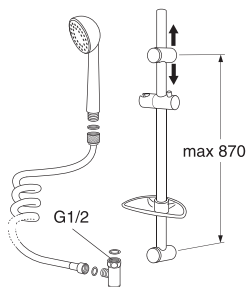

Legionella shower set with black spiral hose and emptying valve

Chrome

Chrome, lead-free

GB41103216

255

7393792225366

GB41103216 0

306

7393792229326