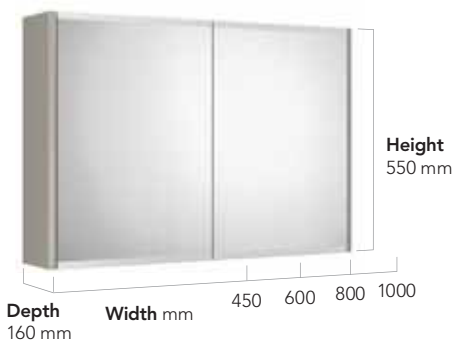

NB Available in two different depths

MIRROR CABINET

STORAGE CUBE

HANDLES AND KNOBS

All handles and knobs fit all our bathroom furniture units. Several of the knobs can also be mounted on walls as towel hooks. To see the complete range, turn to page 53.