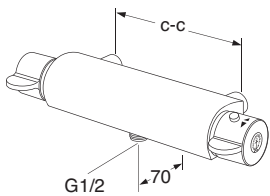

Nordic³ Thermostatic shower mixer with outlet down

Chrome

ART-no

Price EUR
VAT 0%

EAN

GB41215604

224

7393792229432