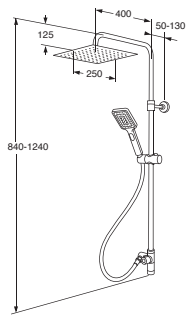

G4

- Hand shower Square, chrome
- Hose 1,75 m, chrome
- Shower bar - extension 1060 mm, chrome
- Wall bracket, chrome
- Diverter, chrome
- Showerslider, chrome
- Shower head Square, chrome
- Spare part seals kit