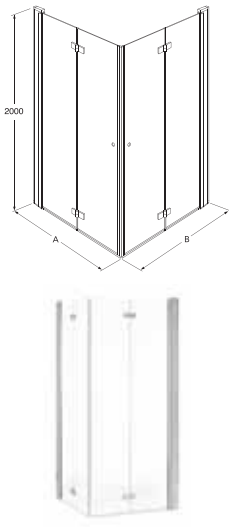

SQUARE FOLDING SHOWER DOORS FOR CORNER FITTING

- Foldable door, takes up less space
- Can be used even in tight spaces where the folding function solves the problem
- Non-reversible doors, choose from the models which door should be on the right or left
- Corner configuration measured according to "Left" x "Right" seen from the front, on the way into the shower
- Pre-assembled door profiles provide easy and quick assembly
- Tempered safety glass 6 mm
- Chromed profiles, with the door handle integrated into the glass
- Elevating hinges raise the door 5 mm on opening
- Adjustable wall profile, 20 mm, for a straight shower even with angled walls
- Opening angle: 180 degrees
- Unequal-sided dimension combinations possible
- Expansion profile, 20 mm, as an optional extra for increased adjustability
- No floor profiles needed, for a hygienic and easy-to-clean shower
- Space to drill holes for externally routed pipes

	A x B width dimension/adjustability in mm	ART-no	Price EUR VAT 0%	EAN
POLISHED PROFILES				
Square folding doors, 80x80 Consists of:	790–810 x 790–810 mm Square folding door, 80 with magnetic profile Square folding door, 80 with magnetic profile	GB51SRFD8080CR GB51SRFD80LCR GB51SRFD80RCR	1938 951 951	7391530078380 4062373900635 4062373900666
Square folding doors, 80x90 Consists of:	790–810 x 890–910 mm Square folding door, 80 with magnetic profile Square folding door, 90 with magnetic profile	GB51SRFD8090CR GB51SRFD80LCR GB51SRFD90RCR	1952 951 980	7391530078397 4062373900635 4062373900673
Square folding doors, 90x80 Consists of:	790–810 x 990–1010 mm Square folding door, 80 with magnetic profile Square folding door, 100 with magnetic profile	GB51SRFD9080CR GB51SRFD90LCR GB51SRFD80RCR	1952 980 951	7391530078441 4062373900642 4062373900666
Square folding doors, 80x100 Consists of:	890–910 x 890–910 mm Square folding door, 90 with magnetic profile Square folding door, 90 with magnetic profile	GB51SRFD8010CR GB51SRFD80LCR GB51SRFD10RCR	1966 951 1010	7391530078403 4062373900635 4062373900680
Square folding doors, 100x80 Consists of:	890–910 x 790–810 mm Square folding door, 90 with magnetic profile Square folding door, 80 with magnetic profile	GB51SRFD1080CR GB51SRFD10LCR GB51SRFD80RCR	1966 1010 951	7391530078458 4062373900659 4062373900666
Square folding doors, 90x90 Consists of:	890–910 x 990–1010 mm Square folding door, 90 with magnetic profile Square folding door, 100 with magnetic profile	GB51SRFD9090CR GB51SRFD90LCR GB51SRFD90RCR	1966 980 980	7391530078410 4062373900642 4062373900673
Square folding doors, 90x100 Consists of:	990–1010 x 990–1010 mm Square folding door, 100 with magnetic profile Square folding door, 100 with magnetic profile	GB51SRFD9010CR GB51SRFD90LCR GB51SRFD10RCR	1980 980 1010	7391530078427 4062373900642 4062373900680
Square folding doors, 100x90 Consists of:	990–1010 x 790–810 mm Square folding door, 100 with magnetic profile Square folding door, 80 with magnetic profile	GB51SRFD1090CR GB51SRFD10LCR GB51SRFD90RCR	1980 1010 980	7391530078465 4062373900659 4062373900673
Square folding doors, 100x100 Consists of:	990–1010 x 890–910 mm Square folding door, 100 with magnetic profile Square folding door, 90 with magnetic profile	GB51SRFD1010CR GB51SRFD10LCR GB51SRFD10RCR	1994 1010 1010	7391530078434 4062373900659 4062373900680

Detailed dimension sketches of each of the sizes are available at www.gustavsberg.com