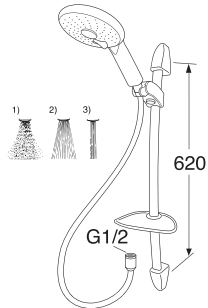

Dynamic

- Hand shower with three sprays, chrome