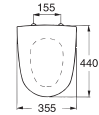

ST-24 CISTERN COVER WITH PUSHBUTTON
GB192 9900 338