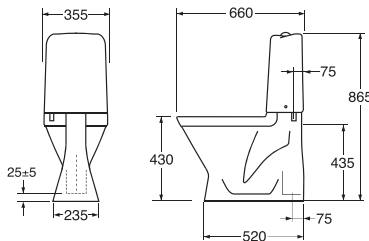

ART-no	Price EUR VAT 0%	EAN
3500 Nordic³, S-trap			
White with standard seat and cover 3/6l	GB113500301213	402	7391530066820
White w/o seat and cover 3/6l	GB113500301203	397	7391530066813
SEATS: See page 11.