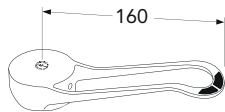

New Nautic for disabled mixer

Lever 160mm painted red-blue

ART-no
GB41639801 01

Price EUR
VAT 0%

52

EAN

7393792217910