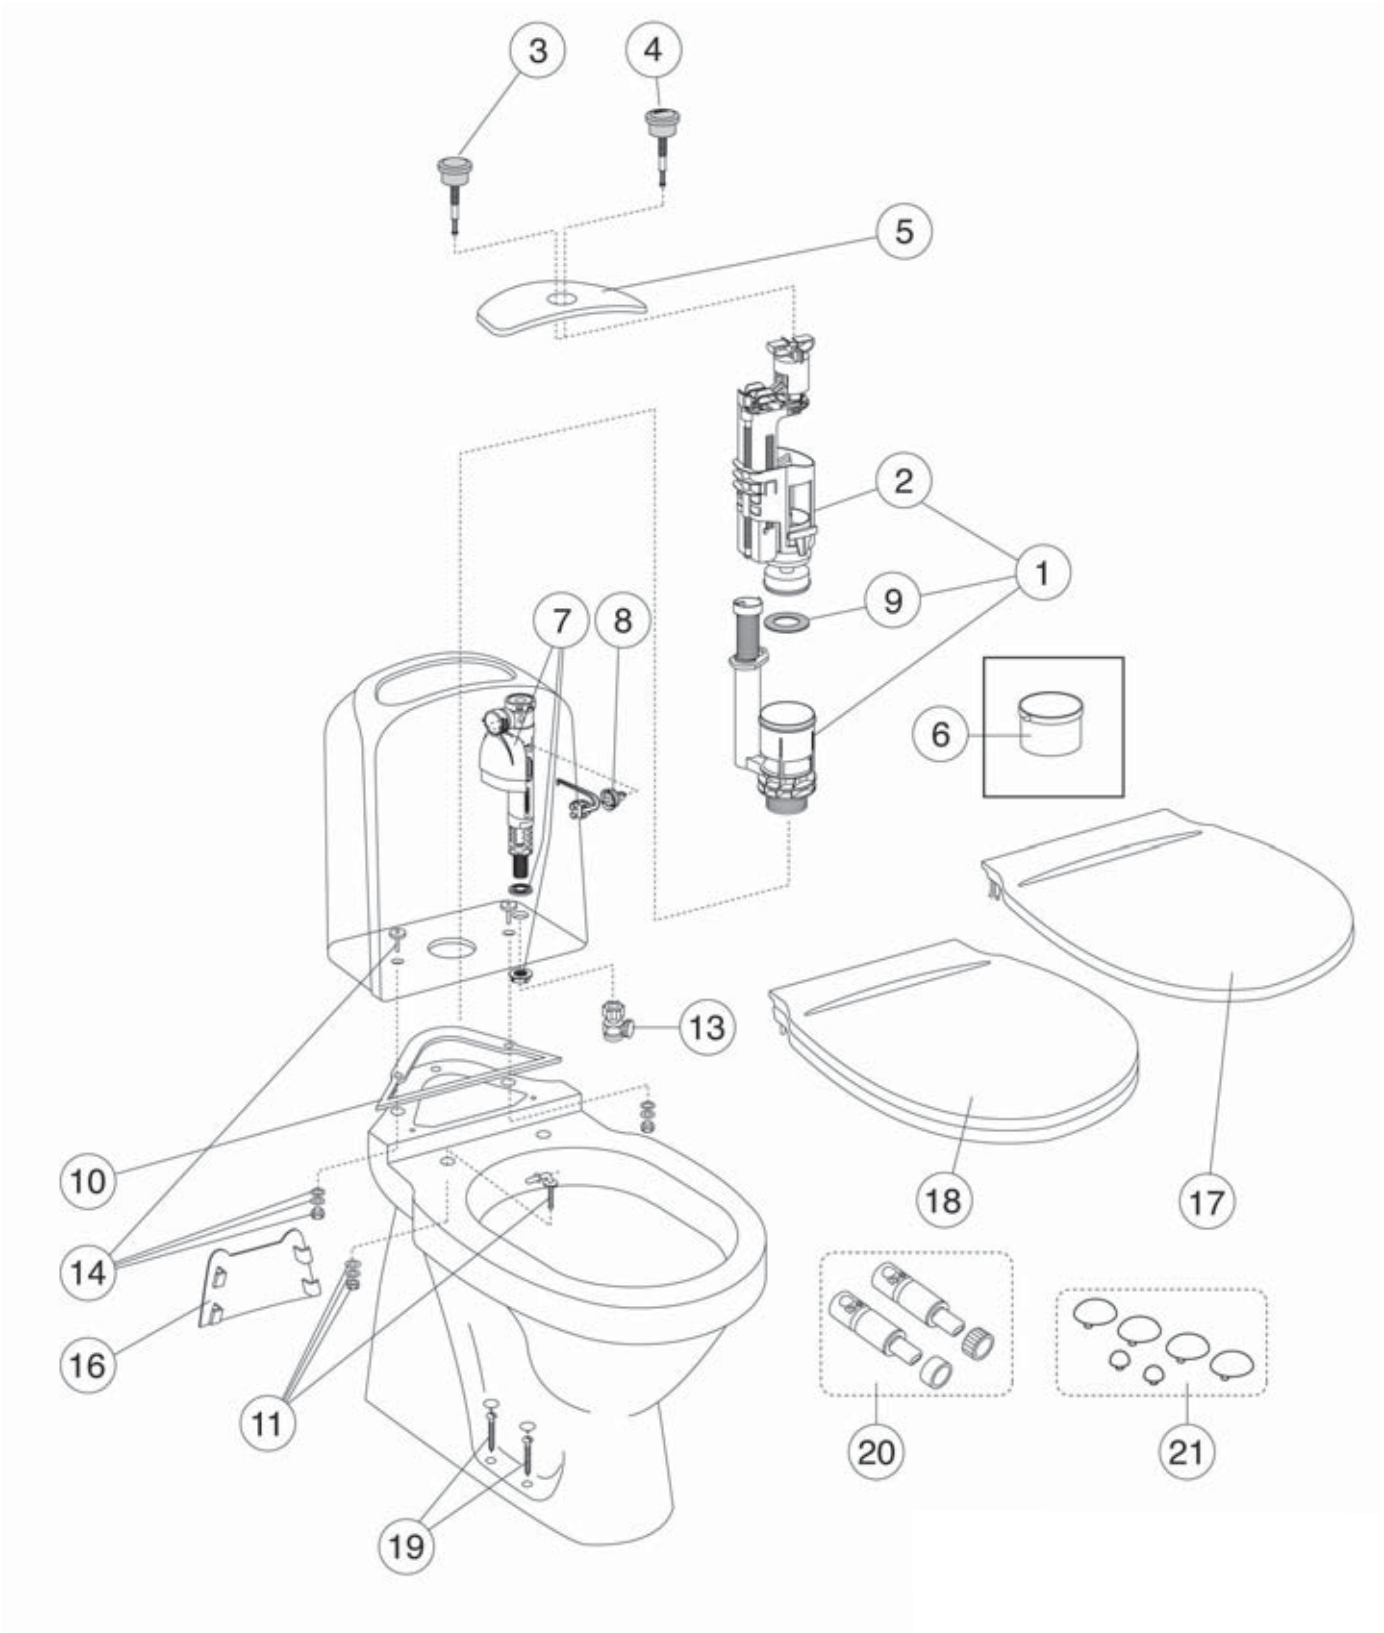

SPARE PARTS FOR NORDIC WC, FROM 2002 -