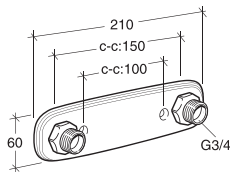

ACCESSORIES

	ART-no	Price EUR VAT 0%	EAN
Rubber seals for ceramic cartridge	GB41633513 01	10	7393792203937
Soft pex hose M10X1 (2 pcs in package)	GB41637161 02	30	7393792217279
Wallbracket For copper and Soft pex pipes OD12/15	FG0115080	70	7393792203166
Wallbracket with concealed piping For copper and steel pipes OD12/15 For Soft pex pipes OD15x2,5 For Soft pex pipes OD16x2,2	FG0115050 FG0115061 FG0115062	51 69 62	7393792204996 7393792212007 7393792212014
Couplings Chrome eccentric (2pcs in packet) Matt black rosette for eccentric (2pcs in packet)	GB41631765 02 GB41639921 02	16 31	7393792215732 7393792235778
Key for outdoor faucet	FG0640560	10	7393792203845
Ceramic push down valve White Black	GB41636575 25 GB41636575 23	78 94	739379223079 7393792230810
Bottom plug for washbasins without overflow	GB41637445	26	7393792221719