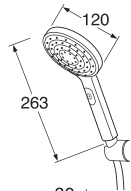

HAND SHOWERS