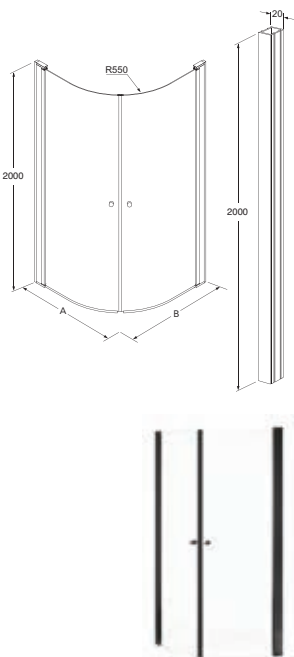

MATT BLACK PROFILES

Round shower doors, 80 x 80
Consists of:

Round shower doors, 80 x 90
Consists of:

Round shower doors, 80 x 100
Consists of:

Round shower doors, 90 x 90
Consists of:

Round shower doors, 90 x 100
Consists of:

Round shower doors, 100 x 100
Consists of:

Accessories: Extension profile

790–810 x 790–810 mm

Round shower door, 80 with magnetic profile and door handle
Round shower door, 80 with magnetic profile and door handle

790–810 x 890–910 mm

Round shower door, 80 with magnetic profile and door handle
Round shower door, 90 with magnetic profile and door handle

790–810 x 990–1010 mm

Round shower door, 80 with magnetic profile and door handle
Round shower door, 100 with magnetic profile and door handle

890–910 x 890–910 mm

Round shower door, 90 with magnetic profile and door handle
Round shower door, 90 with magnetic profile and door handle

890–910 x 990–1010 mm

Round shower door, 90 with magnetic profile and door handle
Round shower door, 100 with magnetic profile and door handle

990–1010 x 990–1010 mm

Round shower door, 100 with magnetic profile and door handle
Round shower door, 100 with magnetic profile and door handle

Allows extra adjustment of width dimension by 20 mm
Possible to fit on the right- and/or left-hand side.

GB51RNDR8080BL	1415	7391530078298
GB51RNDR80BL	708	4062373900550
GB51RNDR80BL	708	4062373900550
GB51RNDR8090BL	1436	7391530078304
GB51RNDR80BL	708	4062373900550
GB51RNDR90BL	729	4062373900567
GB51RNDR8010BL	1457	7391530078311
GB51RNDR80BL	708	4062373900550
GB51RNDR10BL	750	4062373900574
GB51RNDR9090BL	1457	7391530078328
GB51RNDR90BL	729	4062373900567
GB51RNDR90BL	729	4062373900567
GB51RNDR9010BL	1478	7391530078335
GB51RNDR90BL	729	4062373900567
GB51RNDR10BL	750	4062373900574
GB51RNDR1010BL	1500	7391530078342
GB51RNDR10BL	750	4062373900574
GB51RNDR10BL	750	4062373900574
GB51ACCEXTPBL	80	4062373900628

Detailed dimension sketches of each of the sizes are available at www.gustavsberg.com