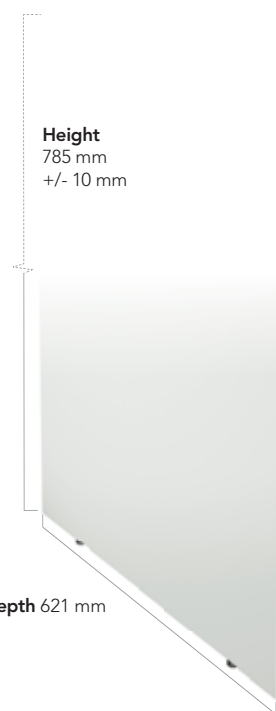

WORKTOP

Available in custom lengths from 200 mm to 2,500 mm

Thickness
30 mm

Depth 625 mm

Width 200 mm

2500 mm

COVERING SIDE

Height
785 mm
+/- 10 mm