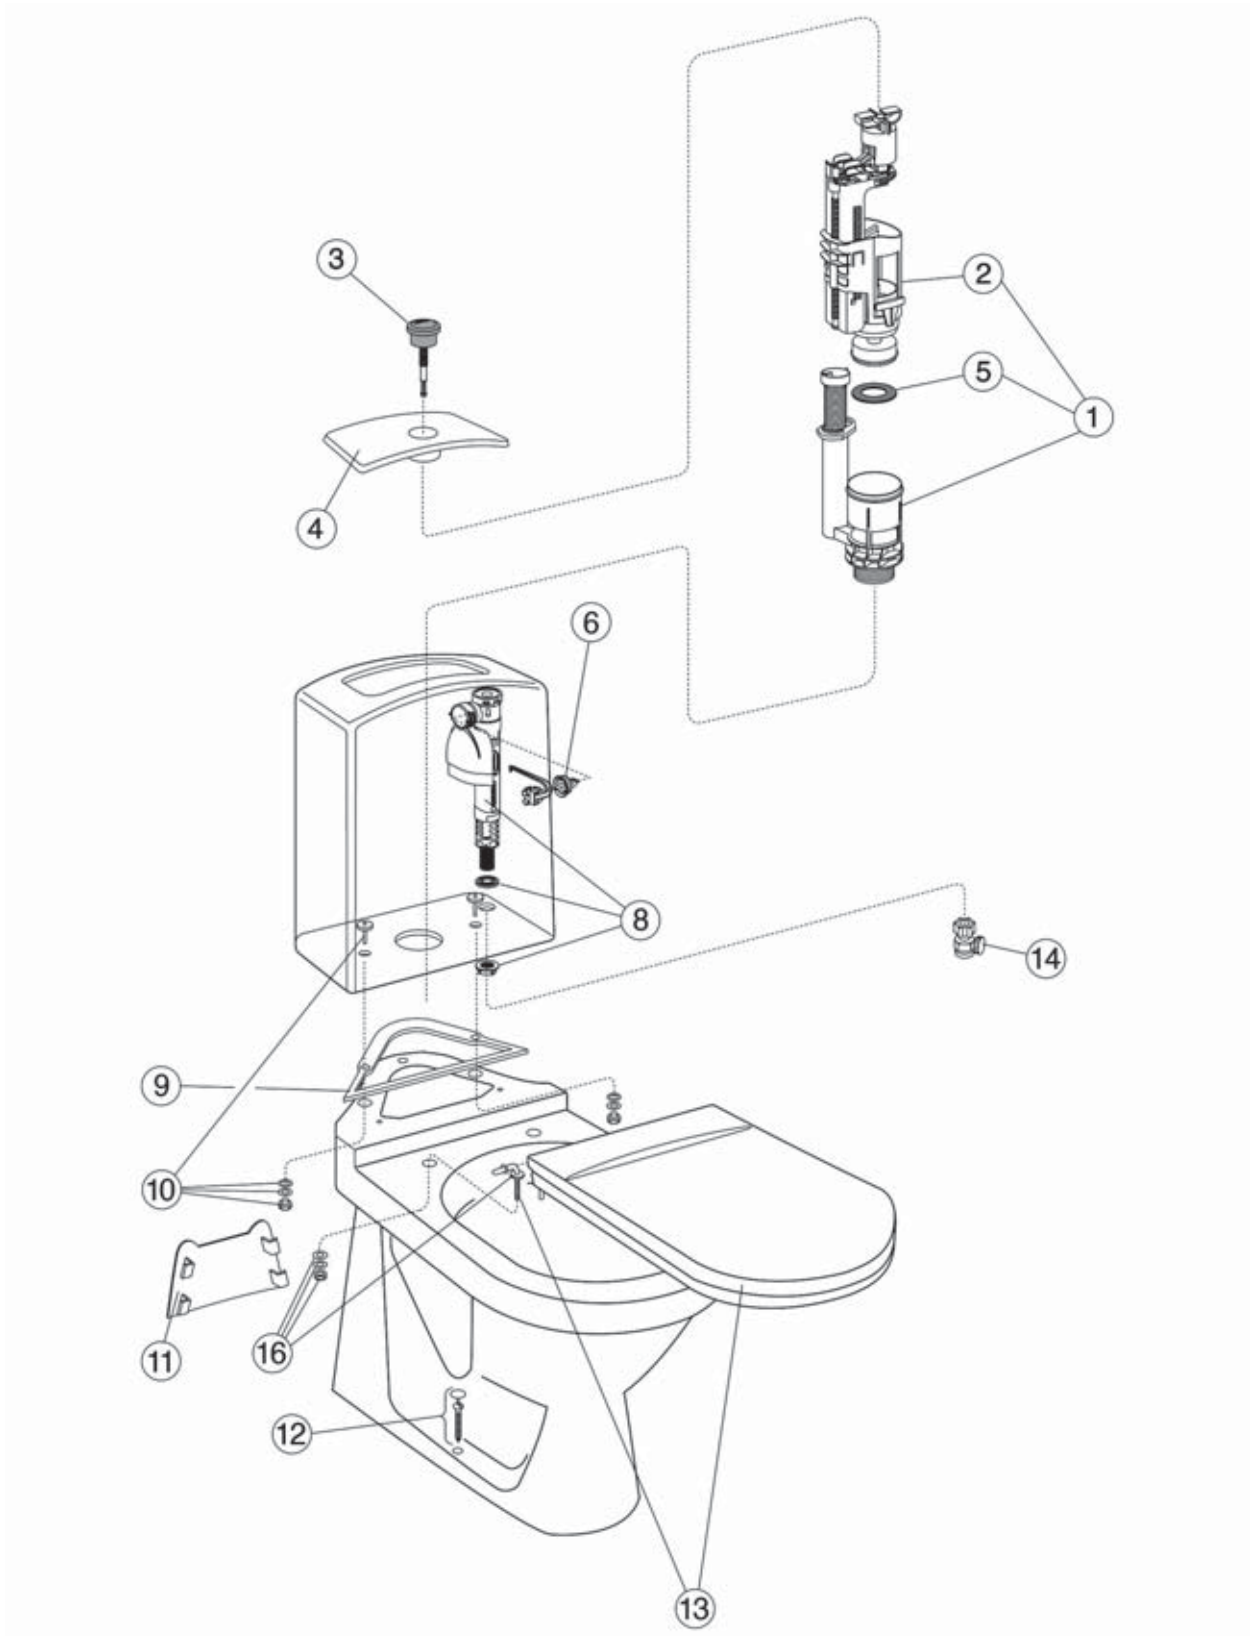

SPARE PARTS FOR LOGIC WC, 2007- 2013