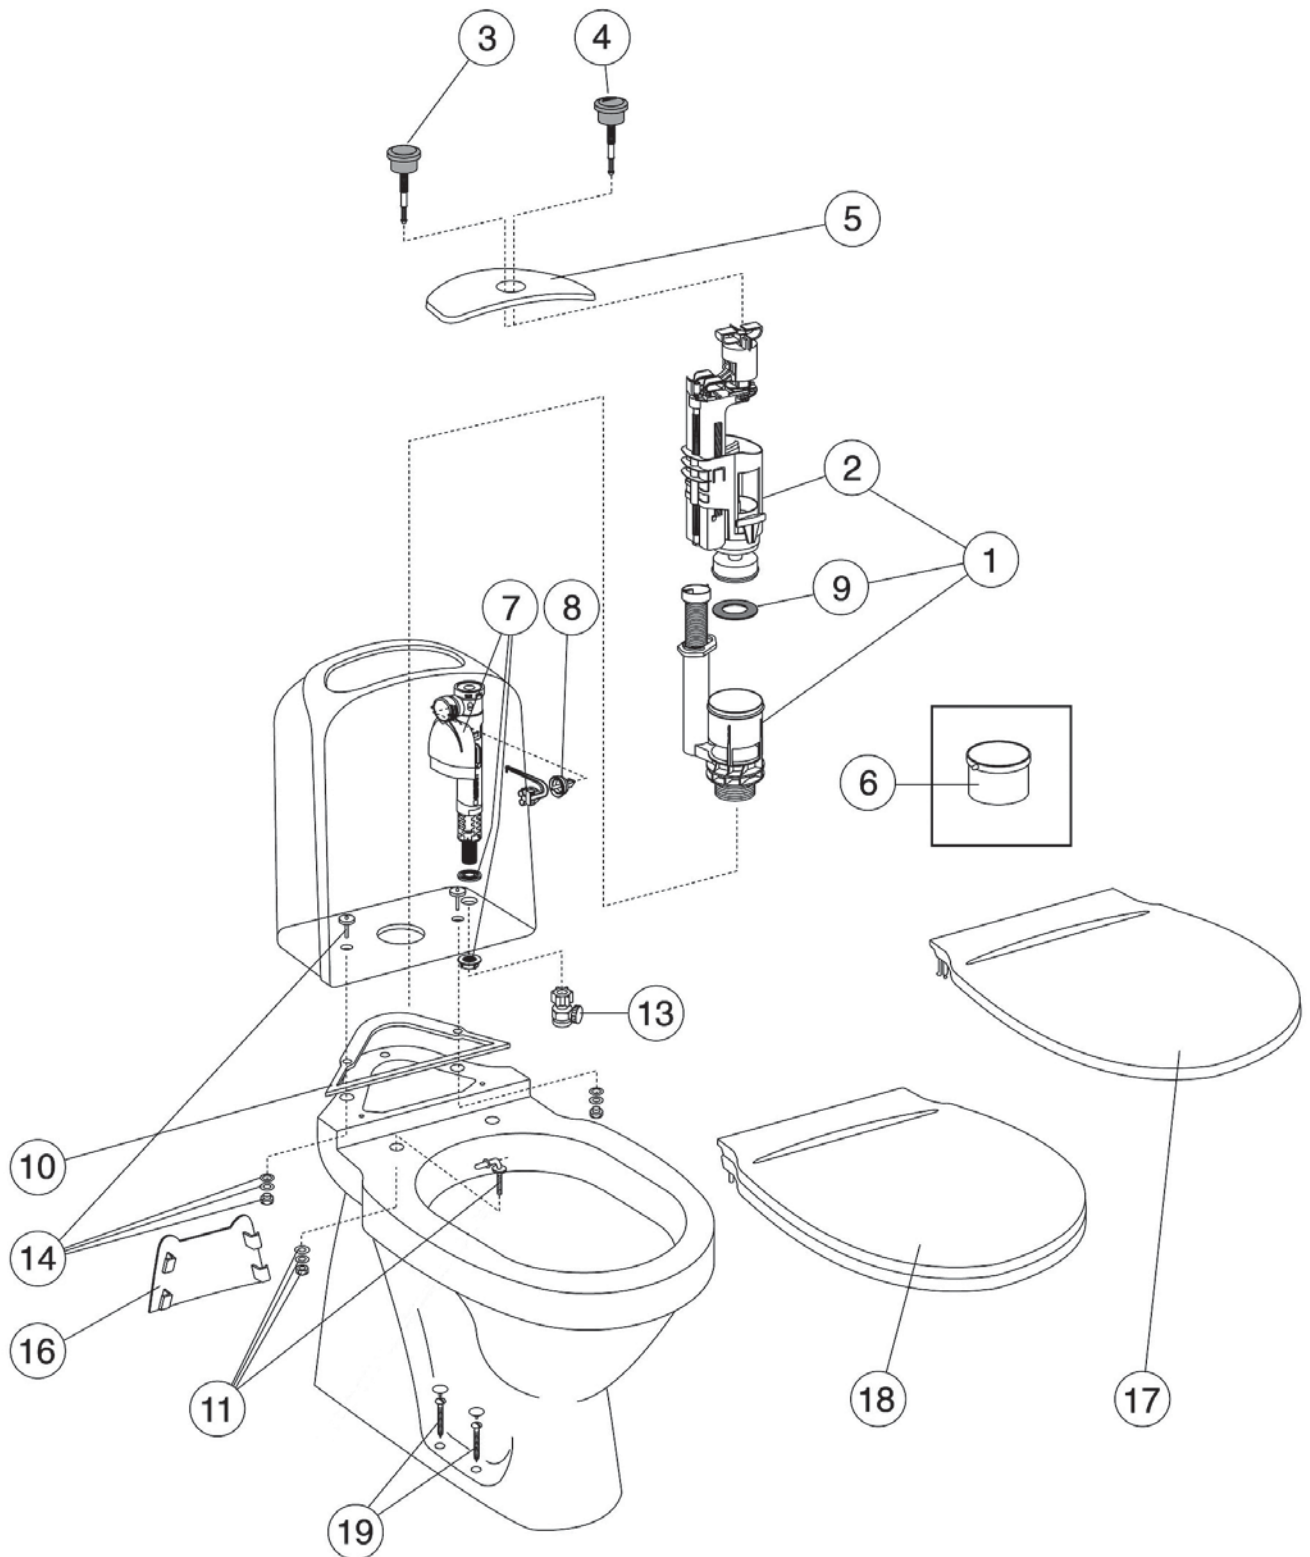

SPARE PARTS FOR NORDIC WC, FROM 2002 -