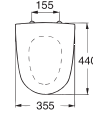

STANDARD SEAT AND COVER
GB191 9901 702

HARD PLASTIC SEAT AND COVER
GB191 99001601

NP-11 PUSHBUTTON
GB192 9900 237

NT-21 PUSHBUTTON
GB192 9900 208

ST-17 CISTERN COVER WITH PUSHBUTTON
GB192 9900 283

ST-24 CISTERN COVER WITH PUSHBUTTON
GB192 9900 338