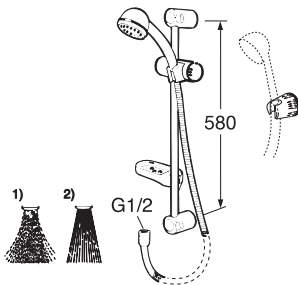

Nordic Plus

- Hand shower with two sprays, chrome
- Hose 1,75 m, chrome
- Shower slider, chrome
- Soap holder, transparent

GB41636265 00	43	7393792208635
GB41636266 00	41	7393792208666
GB41636257 00	36	7393792210713
GB41636264 44	13	7393792215619