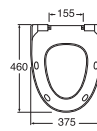

ESTETIC
2017 -

SEAT STANDARD
9M246101

SEAT STANDARD
9M646101

SEAT STANDARD
9M646101

SEAT STANDARD
9M106101

SEAT STANDARD
9M106101

OUTLET VALVE
9GN00100

OUTLET VALVE
GB19299P0202