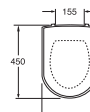

HARD PLASTIC SEAT AND COVER
9M16S101