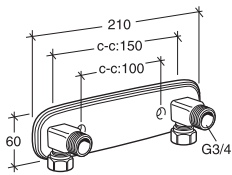

ACCESSORIES

	ART-no	Price EUR VAT 0%	EAN
Soft pex hose M10X1 (2 pcs in package)	GB41637161 02	26	7393792217279
Wallbracket			
For copper and Soft pex pipes OD12/15	FG0115080	60	7393792203166
Wallbracket with concealed piping			
For copper and steel pipes OD12/15	FG0115050	44	7393792204996
For Soft pex pipes OD15x2,5	FG0115061	59	7393792212007
For Soft pex pipes OD16x2,2	FG0115062	53	7393792212014
Couplings			
Chrome eccentric (2pcs in packet)	GB41631765 02	14	7393792215732
Matt black rosette for eccentric (2pcs in packet)	GB41639921 02	27	7393792235778
Key for outdoor faucet			
	FG0640560	8	7393792203845
Ceramic push down valve			
White	GB41636575 25	68	739379223079
Black	GB41636575 23	82	7393792230810
Bottom plug for washbasins without overflow			
	GB41637445	22	7393792221719
Bottom plug for washbasins without overflow			
	GB41636574 01	36	7393792231596