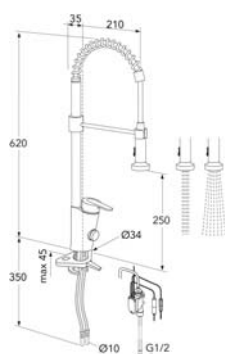

- Two spray patterns; normal or shower spray
- Provides a more water secure home environment
- Contemporary, modern design by Propeller, combined with excellent function
- Soft move ceramic inside ensures soft and precise manoeuvring
- Pivoting spout 110° (0° and 60°)
- Adjustable max. temperature for improved scald protection
- Type-approved, flexible water connection for simpler installation
- Self-closing shut-off valve; 3, 6 or 12 hours
- Multi-colored LED light signals function
- Including leakage detector, leakage shut-off and water alert
- Motorised valve with ceramic seal