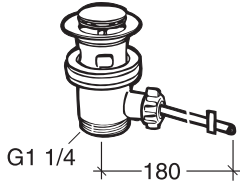

ART-no	Price EUR VAT 0%	EAN
Pop-up waste	GB41637450	32	7393792219211
Waste bar	GB41630305	9	7393792218702
Flow meter	GB43000012	67	7393792225137
Instrument	GB43000014 10	35	7393792226875