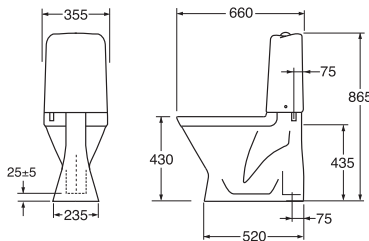

FLOOR-MOUNTED TOILET, NORDIC³

- Made of hygienic, durable and tightly whiterified sanitary porcelain
- Functional design, standard dimensions
- Seat height 430 mm
- Glazed beneath the flush rim for easier cleaning

- Full-coverage, condensation-free cistern
- For installation with four screws or gluemounting to the floor
- Can be fitted with armrests and care seat for functional adaptation
- Also suitable for installing in corners

	ART-no	Price EUR VAT 0%	EAN
3500 Nordic³, S-trap	White with standard seat and cover 3/6l	344	7391530066820
	White w/o seat and cover 3/6l	339	7391530066813
SEATS: See page 11-12.			
3510 Nordic³, P-trap	White with standard seat and cover 3/6l	344	7391530066844
	White w/o seat and cover 3/6l	339	7391530066837
SEATS: See page 11-12.