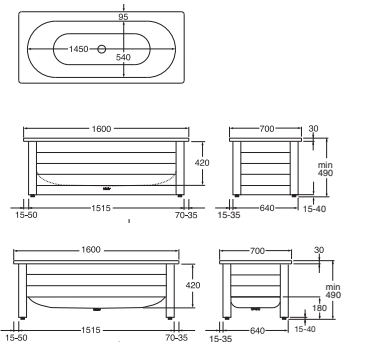

1604 Bath 1600x700mm
Without overflow hole and w/o feet, with bottom valve

White
7416 Frame incl. one full front and end panel
7416-56 Frame incl. one full front and end panel, black

GB2116040100	611	7391530071640
GB2174160100	323	7391530071893
GB2174165600	413	7391530071909

1604 Bath 1600x700mm
Without overflow hole and w/o feet, with bottom valve

White
6416 Frame incl. one half front and end panel

GB2116040100	611	7391530071640
GB2164160100	262	7391530071954

Water volume: 186 litres

Basin pictures: see page 94.