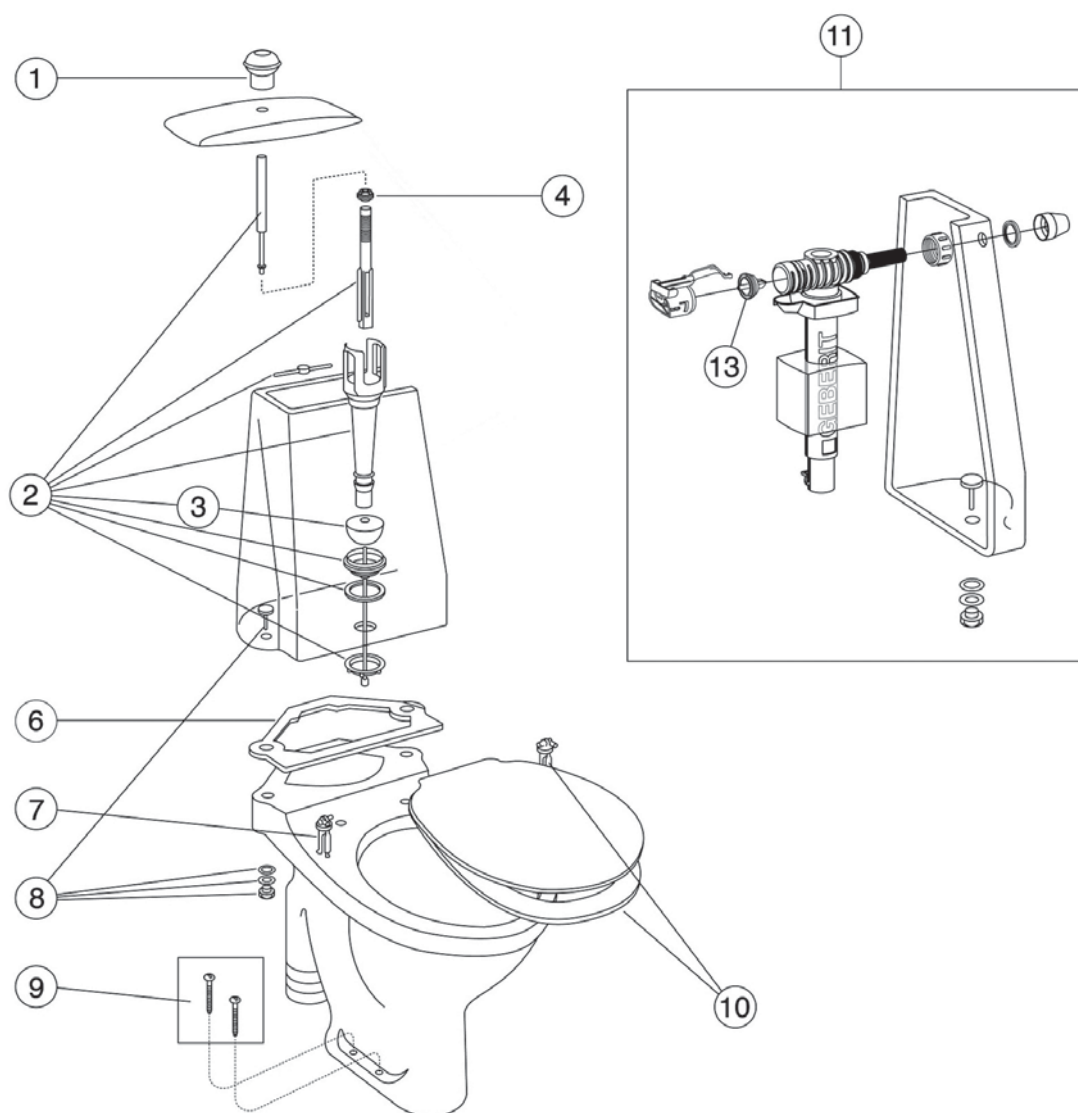

SPARE PARTS FOR CHILDREN WC 305, 1950 -

- 1 NP-11 Lifting knob
- 2 NP-20 Outlet valve
- 3 Valveball
- 4 NP-10 Lock nut
- 6 Cistern gasket
- 7 Hinges for seat and cover
- 8 Cistern bolts (2 pcs)
- 9 Wood screw bag
- 10 Standard seat and cover
  Standard seat w/o cover
- 11 GB-inlet valve with side connection, retail package
- 12 Membrane

ART-no	Price EUR VAT 0%	EAN
GB1929900237	30	7391530030531
GB1929900238	40	7391530030517
GB1929900260	13	7391530029993
GB1929900236	9	7391530032269
GB1929900316	26	7391530031217
GB1929901453	9	7391530030081
GB1929900217	25	7391530031248
GB1929900365	21	4022693590664
GB1919900910	93	7391530030043
GB1919901286	21	7391530030036
GB1929901974	60	7391530059396
GB19299P0206	37	4025416500261