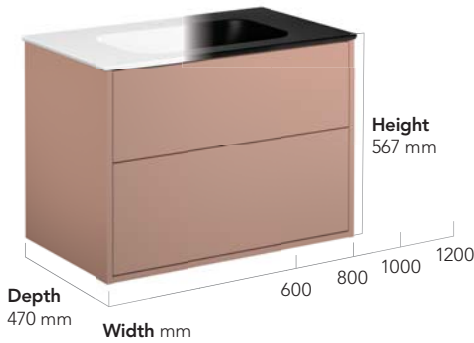

ARTIC BATHROOM FURNITURE

Artic's timeless design makes all bathrooms more beautiful. Although Artic is a cultured range, the cabinets can easily 'swallow' everything you need to keep in a bathroom. The units are based on standard dimensions and feature generous

storage areas and surface space, as well as a host of smart details. Cabinet doors and carcasses of the same colour create a harmonious bathroom.

BATHROOM FURNITURE

BATHROOM CABINET WITH SINK