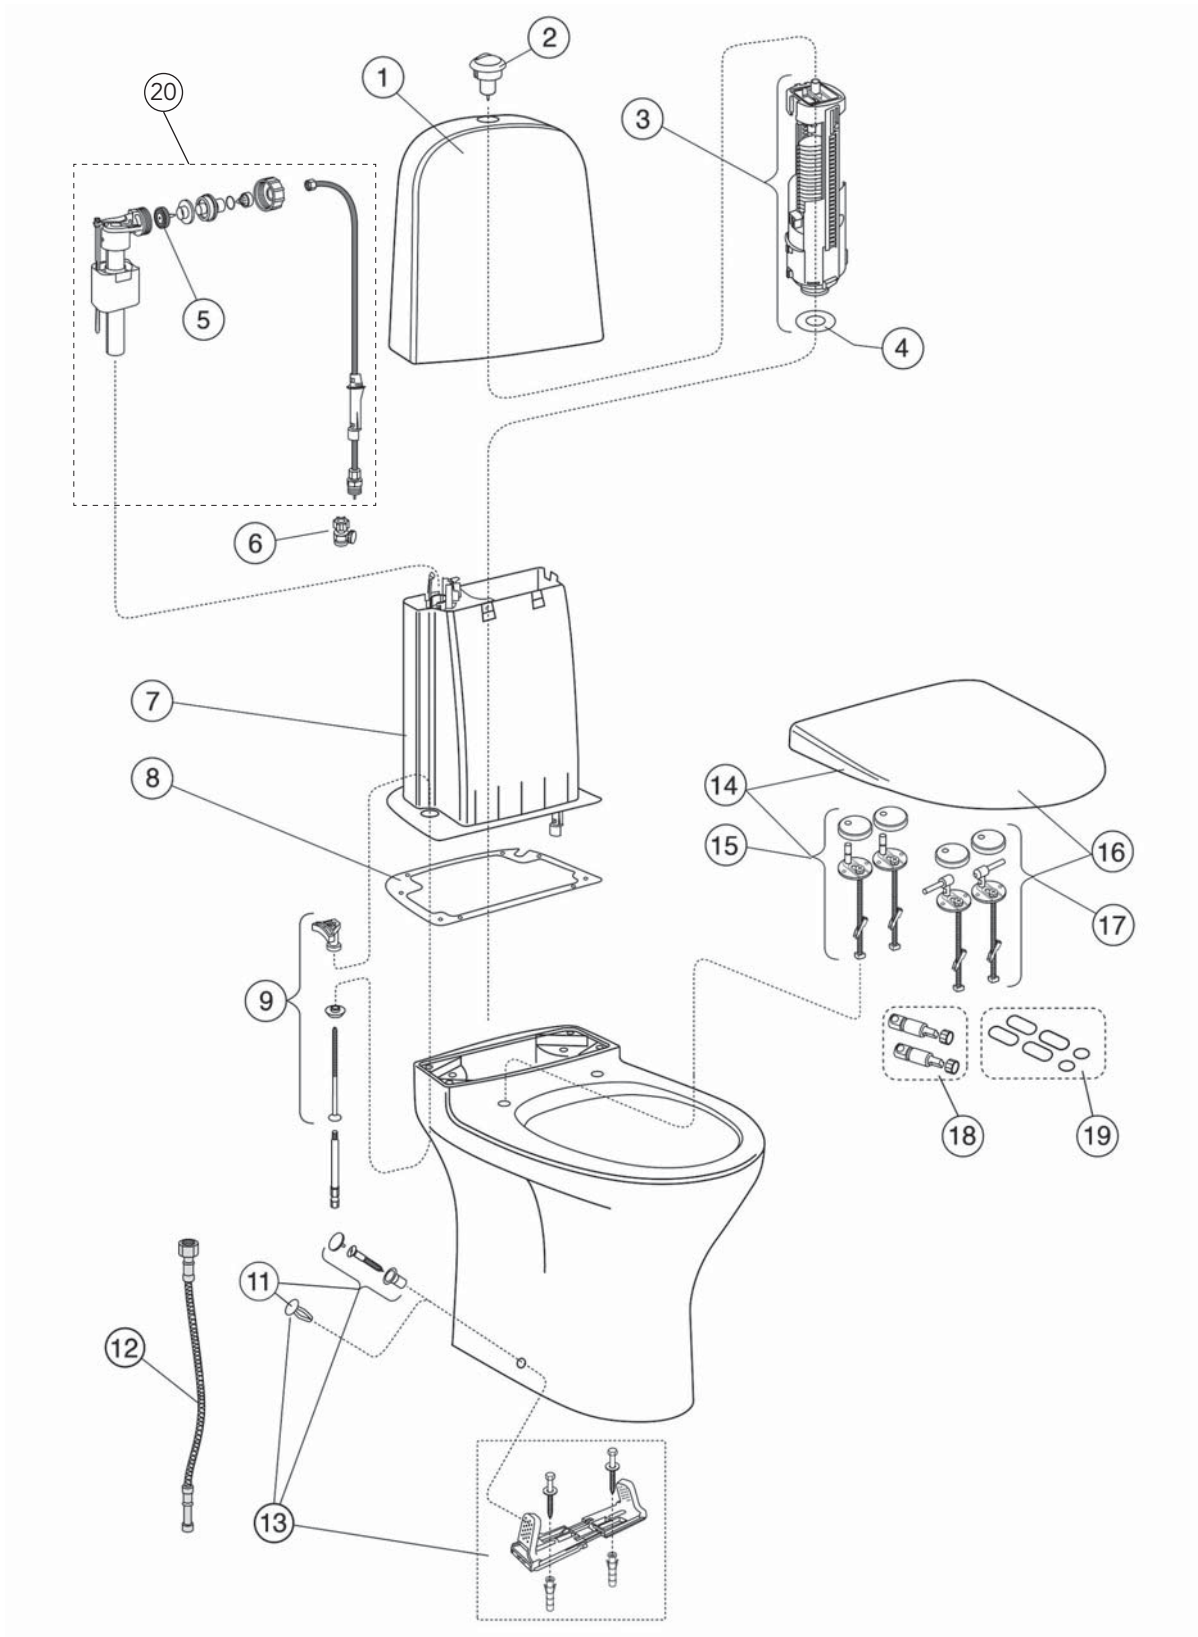

SPARE PARTS FOR ESTETIC WC, FROM 2016 - 09.2017

SPARE PARTS FOR ESTETIC WC, FROM 2016 - 09.2017

	ART-no	Price EUR VAT 0%	EAN
1 Cistern, White	GB18830001200	157	7391530070827
Cistern, Matt white	GB18830041200	197	7391530070810
Cistern, Matt white	GB188300SW200	197	
Cistern, Black	GB18830036200	197	7391530070803
2 Push button Duo, mattchrome	GB19299P0801	16	7391530070834
3 Outlet valve	GB19299P0102	57	4025416099031
4 Valve house gasket	GB19299TK962	14	4025416099024
5 Membrane	GB19299P0106	8	4025416099109
6 Cisternvalve without filter	GB1929900503	24	7391530059464
7 Cistern, complete	GB19299N0100	164	7391530070353
8 Tank seal	GB19299P0114	11	4025416099345
9 Cistern fixation set	92226100	9	7391530063744
11 Wood screw bag	GB1929900365	21	4022693590664
12 Flexible hose	FG0639318 01	31	7393792105057
13 Fixation set	92214501	13	4051202485955
14 Seat and cover hard plastic, soft-close, quick-release, white	9M10S101	133	4051202251611
Seat and cover hard plastic, soft-close, quick-release, matt white	9M10S1RW	167	4051202843588
Seat and cover hard plastic, soft-close, quick-release, black	9M10S136	167	4051202336219
Seat and cover hard plastic, soft-close, quick-release, matt black	9M10S133	198	4065467166634
15 Soft-close, quick-release hinges	92213161	33	4051202478094
16 Seat and cover hard plastic, stainless steel hinges, white	9M106101	81	4051202336264
17 Stainless steel hinges	92213261	33	4051202478100
18 Dumper set for soft-close seat and cover	92213300	55	4051202478117
19 Buffer set for seat and cover	92213400	14	4051202205423
20 Inlet valve	GB19299N0105	70	4062373882375