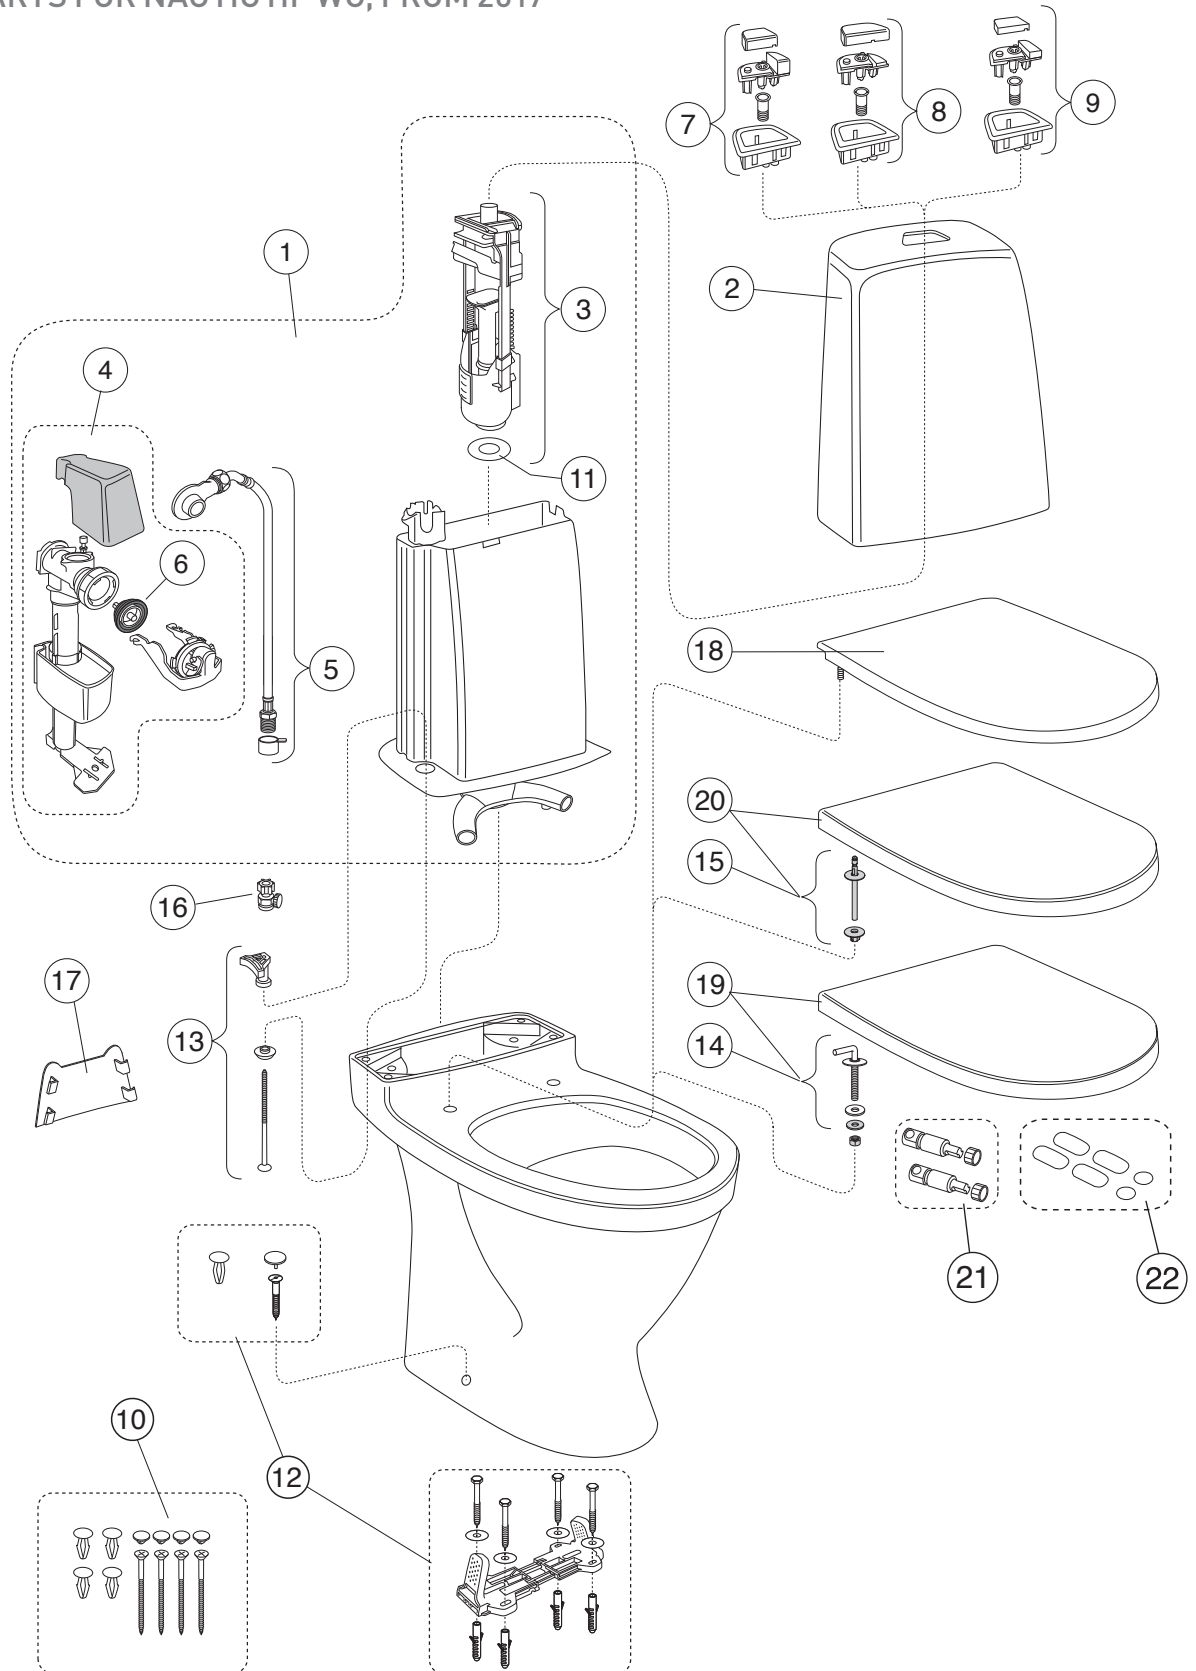

SPARE PARTS FOR NAUTIC HF WC, FROM 2017