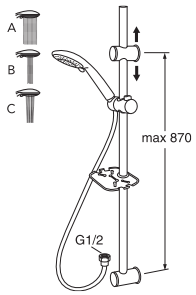

7393792225694

SHOWER SET

- Water- and energy-saving hand shower
- Easy clean – the design of the shower nozzles makes it simple to remove limestone deposits
- PVC free shower hose, 1,75 m
- 3-function hand shower
- Soap shelf with hooks
- Wall fitting with adjustable c-c dimensions
- Wall fixations adapted for gluing or traditional screw-mounting
- Can be combined with all our bathtub and shower mixers
- Flow at 3 bar pressure 7,8 litres/min, 5,5 litres/min.