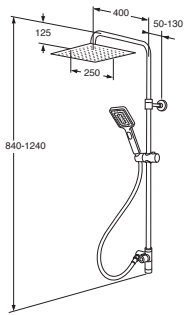

G4

- Hand shower Square, chrome
- Hose 1,75 m, chrome
- Shower bar - extension 1060 mm, chrome
- Wall bracket, chrome
- Diverter, chrome
- Showerslider, chrome
- Shower head Square, chrome
- Spare part seals kit

GB41639441	44	7393792231473
GB41636266 00	41	7393792208666
GB41639512	71	7393792231824
GB41639444	57	7393792231503
GB41639439	61	7393792231459
GB41639445	30	7393792231510
GB41639443	210	7393792231497
GB41639446	23	7393792231527