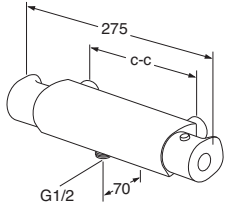

ATLANTIC THERMOSTATIC SHOWER MIXER

- Built-in automatic hot water block for scald protection
- Adjustable max. temperature for improved scald protection
- Safe Touch, minimises the heat on the front side of the mixer
- Block button on the temperature side at comfort temperature: 38°C
- Reacts quickly to changes in the flow pressure and temperature to maintain a constant water temperature
- Ceramic shut-off to prevent dripping and ensure a long service life
- Type-approved non-return valves in the inlet
- Backflow protection in accordance with SS-EN 1717 [EB]
- Can be supplemented with a bathtub spout

Atlantic thermostatic shower mixer with outlet down, non-return valves, ceramic cartridge

Chrome

Chrome, lead-free

ART-no

Price EUR
VAT 0%

EAN

GB41215004

186

7393792232371

GB41215004 0

224

7393792232388

NORDIC³ THERMOSTATIC SHOWER MIXER

- Scandinavian design mixer by Jon Eliasson.
- Safe Touch function minimises the heat on the front side of the mixer
- Built-in automatic hot water shut-off for scald protection
- Shut-off button on the temperature side at comfort temperature: 38°C
- Adjustable max. temperature for improved scald protection
- Reacts quickly to changes in temperature and pressure that can occur in the system
- Can be supplemented with a bathtub spout