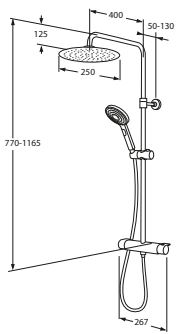

RAIN SHOWER HEADS, ROUND AND SQUARE, WITH THERMOSTATIC MIXER

- Ultra-slim rain shower head, Ø 250 mm / 250 x 250 mm
- Easy to clean: The design of the shower nozzles makes it simple to wipe away any limescale deposits
- The rain shower head and shower arm are turnable and can be adjusted to suit individual preferences
- A 400 mm shower arm means plenty of shower space
- Telescopically adjustable height: 770–1165 mm
- Adjustable wall fitting (50–130 mm) for simple installation
- Three-function hand shower with delightful jet patterns
- Mounted on a slider, the hand shower ensures a wonderful shower experience for users of any height
- Change-over function in the flow handle
- Built-in automatic hot water shut-off for scald protection
- Shut-off button on the temperature side at comfort temperature: 38°C
- Safe Touch function minimises the heat on the front side of the mixer
- The mixer reacts quickly to changes in the temperature and pressure of the water flow to ensure an even water temperature
- Backflow protection in accordance with SS-EN 1717 [EB]
- The shower set can be fitted using screws or glue
- Can be combined with Gustavsberg bathtub spouts

ESTETIC

G3 Round shower kit with Estetic thermostatic shower mixer, with superslim shower head Ø250mm, with built-in diverter, with 3 function hand shower

Chrome
Matt black

ART-no	Price EUR VAT 0%	EAN
GB41218330	618	7393792231374
GB41218330 53	1056	7393792233613
ACCESSORIES		
Turnable bathtub spout with built-in change-over function, chrome 115mm	GB41638760	156 7393792228633
Bathtub spout with built-in change-over function, Matt black	GB41638860 53	266 7393792232241
Soap dish	GB41639513	15 7393792231831
Shower bar - extension 1060 mm, chrome	GB41639512	71 7393792231824