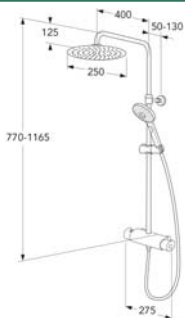

ATLANTIC

G3 Round shower kit with Atlantic thermostatic shower mixer, with superslim shower head Ø250mm, with built-in diverter, with 3 function hand shower

Chrome

GB41215030	589	7393792233309
ACCESSORIES		
Turnable bathtub spout with built-in change-over function, chrome 115mm	GB41638760	156 7393792228633
Soap dish	GB41639513	15 7393792231831