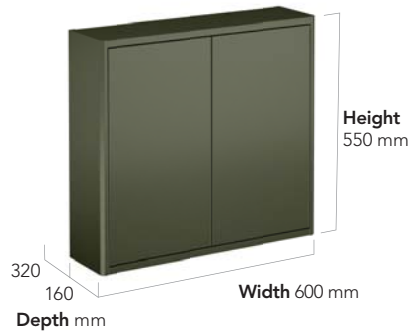

NB Available in two different depths

MIRROR CABINET

STORAGE CUBE

HANDLES AND KNOBS

All handles and knobs fit all our bathroom furniture units. Several of the knobs can also be mounted on walls as towel hooks. To see the complete range, turn to page 45.