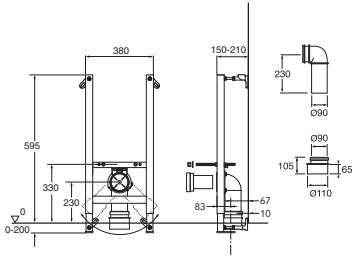

TRIOMONT INSTALLATION SYSTEM FOR WALLHUNG BIDETS AND WC WITH VISIBLE CISTERN

- Neat installation, with a minimum of visible pipes
- Load-tested 400 kg
- Floor or wall-connected drain
- Fits all wall-hung toilets and bidets with a centre to centre distance between bolts of 180 or 230 mm
- Recommended seat height, 450 mm