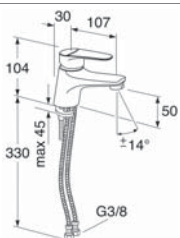

Metic washbasin mixer low

Chrome

ART-no	Price EUR VAT 0%	EAN
GB41213851	90	7393792232838