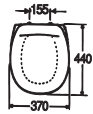

ST-17 CISTERN COVER WITH PUSHBUTTON
GB192 9900 283