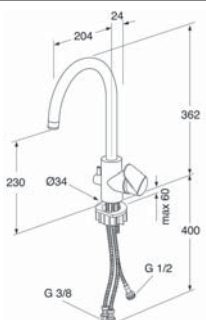

Metic sink mixer with high swivel spout 110° and with shut-off for dishwasher/washing machine

Chrome

GB41203896

164

7393792232821