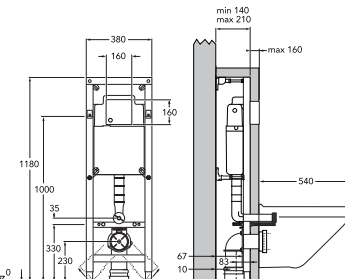

Triomont All-In-One with Nordic3 HF WWC

Toilet fixture with wall-mounting set. Installation on straight wall or corner. Includes dual flush push-button GB1921102035 and Nordic3 HF wall hung WC with soft-close seat&cover.

Front-operated WC fixture with 4,5/3l flush with Nordic3 HF wall hung WC

ACCESSORIES:

SafeBag is a leak protection for cases where the fixture is installed in rooms without a wet room membrane – guest toilets, for example.

Triomont XS wall fixation kit for corner

Triomont XS additional wall fixation kit

Installation: The height on the sketch (830 mm) results in a toilet seat height of 410-430 mm, depending on toilet model. On installation, this can be adjusted up to 610-630 mm. Weight: 12 kg including packaging.

GB1921102203	593	8711778226340
GB1921102034	208	4051202796556
GB1921102029	39	8711778140837
GB1921102027	53	8711778140820