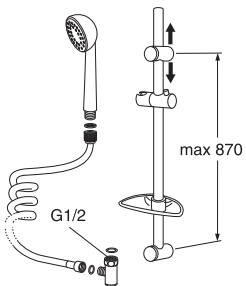

Legionella shower set with black spiral hose and emptying valve

Chrome

Chrome, lead-free

GB41103216

224

7393792225366

GB41103216 0

269

7393792229326