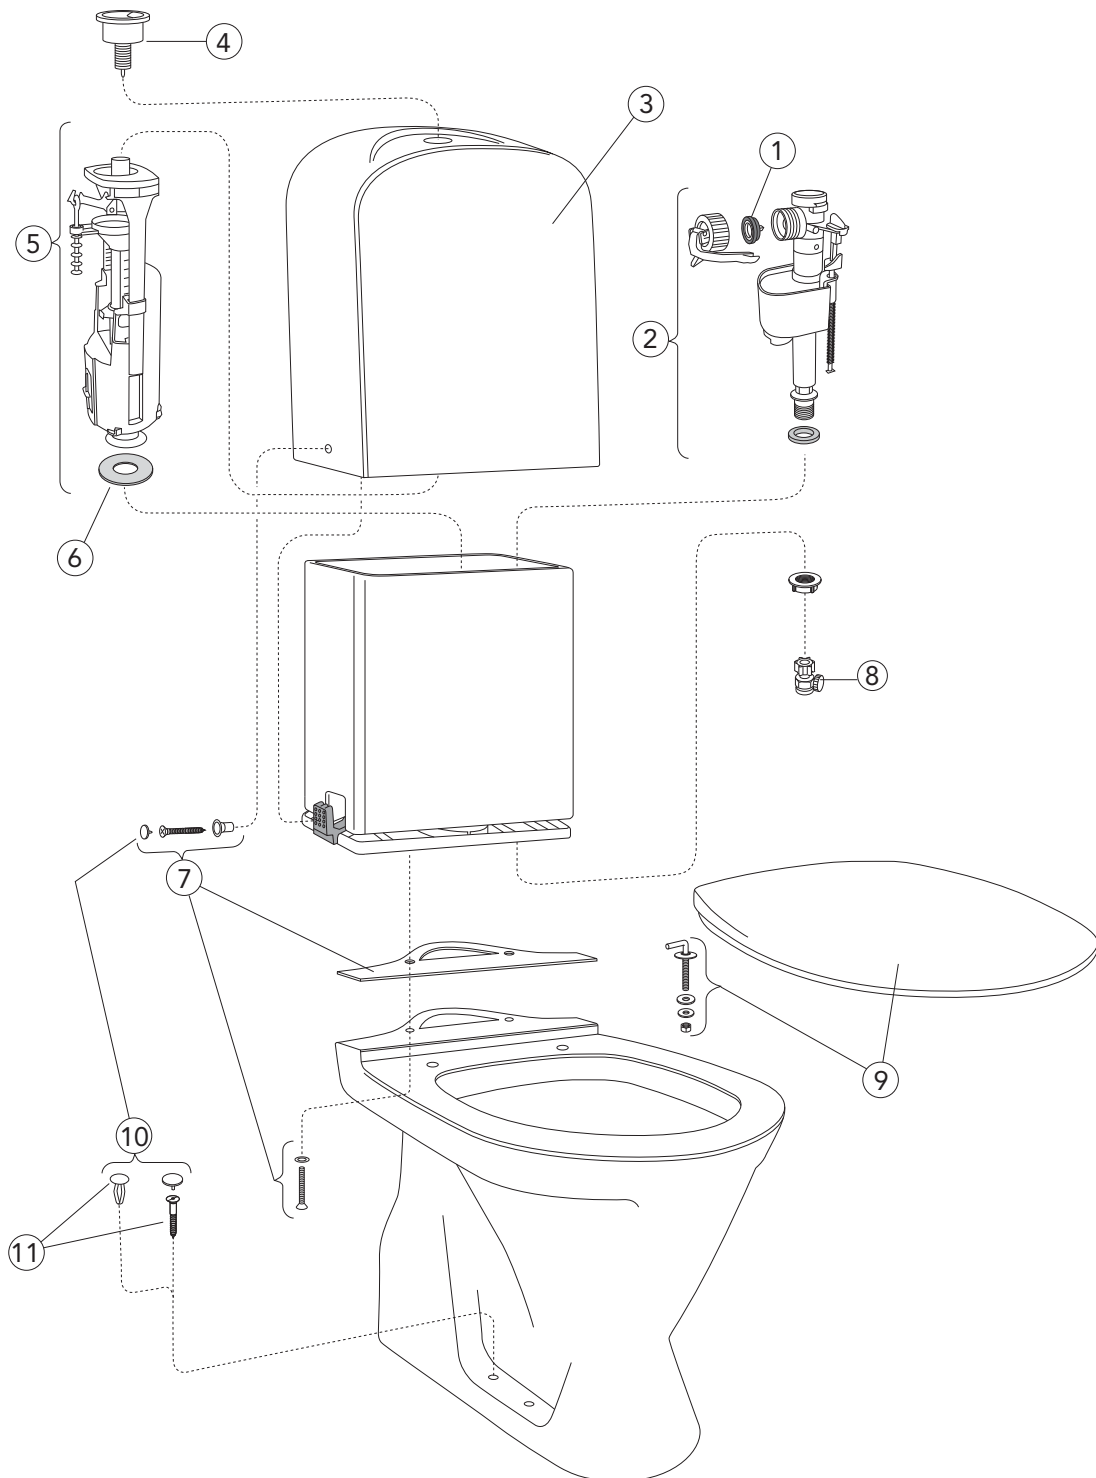

SPARE PARTS FOR NORDIC³ WC, FROM 09.2017