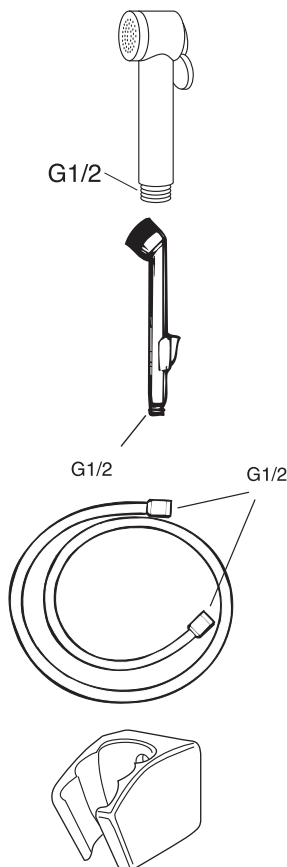

HANDSPRAYS SPARE PARTS

Self-closing hand spray for washbasin, bidet and kitchen mixers

Chrome

GB41633860 33

24

7393792218412

Self-closing brush

White

GB41633861 25

71

7393792219013

Hose

Chrome, covered with plastic, lenght 1,75m
Chrome, covered with plastic, lenght 2,0m
Chrome, lenght 1,75m
Matt black, lenght 1,75m

GB41636263 00
GB41636263 0020
GB41636266 00
GB41637572 53

18
21
41
49

7393792208598
7393792220484
7393792208666
7393792233651

Wall bracket for hand spray with 3-positions

Chrome

GB41637575

13

7393792219792