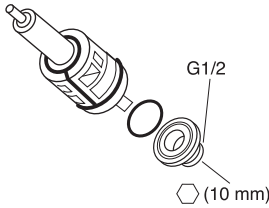

ART-no	Price EUR VAT 0%	EAN
Diverter for Coloric bath mixer			
Chrome	GB41637416	37	7393792221771
Diverter			
Chrome	GB41636577 01	17	7393792217354
Diverter			
Chrome	GB41634799 0001	15	7393792204811
Inlet nipple for mixers with return valve			
Chrome	GB41634756 01	16	7393792216494
Ejector			
	GB41634213	39	7393792219723
Aerator			
For bathtub mixers	GB41634555 01	16	7393792209946
For kitchen, bidet and spouts	GB41630129 01	18	7393792209250
For kitchen mixers, casted spouts and washbasin mixers	GB41630131 01	13	7393792209939
For Skandic 03 kitchen mixers to 2007 05	GB41636437 01	37	7393792216814
For Skandic 03 kitchen mixers from 2007 05 and Coloric washbasin mixers	GB41637337 01	27	7393792219921
For Skandic 03 mini mixers	GB41636912 01	15	7393792216142
For Coloric bathtub mixers	GB41637387 01	14	7393792221764
Shut-off for kitchen mixer			
Chrome	GB41635762 3301	23	7393792207232
X-seal for kitchen mixer (2pc in package)			
	GB41633971 02	8	7393792203951
Rubber seals for ceramic cartridge			
	GB41633513 01	8	7393792203937