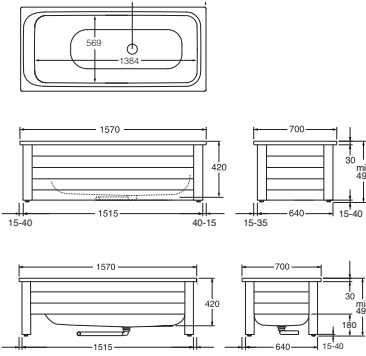

ENAMELLED TITANIUM STEEL BATHTUBS WITH FULL- OR HALF-FRONT PANEL FRAME. CONTINUED

Water volume: 189 litres

Basin pictures: see page 94.