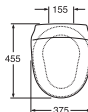

STANDARD SEAT AND COVER
GB191 9902 002