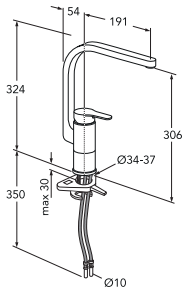

NORDIC³ KITCHEN MIXER

- Grip-friendly lever with clear color marking for hot and cold water
- Ceramic seal to prevent dripping and ensure a long service life
- Soft move, ceramic seal ensures soft and precise maneuvering
- Spout pivots through 110° (60° lock included)
- Adjustable max. temperature for improved scald protection
- All components made of food graded material
- Type approved flexible water connection for easier installation
- Backflow protection in accordance with SS-EN 1717 [AA]

Nordic³ sink mixer with high swivel spout 110°

Chrome

ART-no

GB41203456

Price EUR
VAT 0%

194

EAN

7393792235754