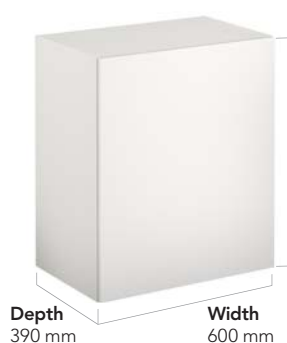

A white side section with adjustable feet effectively conceals the washing machine or laundry basket from the side.

WALL CABINET

Height
700 mm

Depth
390 mm

Width
600 mm

Height
700 mm

Depth
390 mm

Width
400 mm