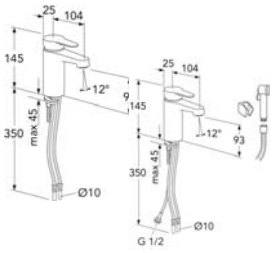

NORDIC³ WASHBASIN MIXER

- Contemporary design by Propeller
- Soft move ceramic seal ensures soft and precise manouvering

- Adjustable max. temperature for improved scald protection
- Type approved flexible water connection for easier installation

Nordic³ washbasin mixer

Chrome
Chrome with self-closing hand spray and wall attachment, hose 1,75m

ART-no	Price EUR VAT 0%	EAN
GB41213451	126	7393792233132
GB41213461	176	7393792233149

NORDIC PLUS WASHBASIN MIXER

- Contemporary design by Propeller
- Soft move ceramic seal ensures soft and precise manouvering

- Adjustable max. temperature for improved scald protection
- Type approved flexible water connection for easier installation