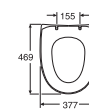

OUTLET VALVE DUO BUTTON
GB19299N2953
OUTLET VALVE SINGLE BUTTON
GB19299N2953 + GB19299N2952

GB-INLET VALVE
9GN00210

NAUTIC 55XX
2010 - 2017

STANDARD COVER
9M246101

ACTUATOR DUAL, WHITE
GB19299P0108
ACTUATOR DUAL, CHROME
GB19299P0110