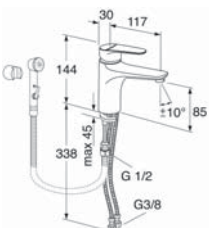

Metic washbasin mixer

Chrome

ART-no	Price EUR VAT 0%	EAN
GB41213852	99	7393792232845

Metic washbasin mixer low

Chrome

ART-no	Price EUR VAT 0%	EAN
GB41213851	90	7393792232838

Metic washbasin mixer with self-closing hand spray and wall attachment, hose 1,75m