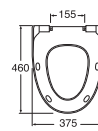

ESTETIC
2017 -

SEAT STANDARD
9M246101

SEAT STANDARD
9M646101

SEAT STANDARD
9M646101

SEAT STANDARD
9M106101

SEAT STANDARD
9M106101

OUTLET VALVE
9GN00100

OUTLET VALVE
GB19299P0202