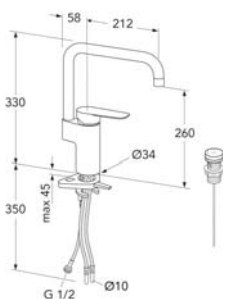

ATLANTIC KITCHEN MIXER WITH DUO FUNCTION

- Provides a more water secure home environment
- Contemporary, modern design in combination with excellent function
- Soft move ceramic inside ensures soft and precise manoeuvring
- Pivoting spout 110° (0° and 60° block included)
- Adjustable max. temperature for improved scald protection
- Type-approved, flexible water connection for simpler installation
- Push- and turn handle to steer the electronics
- Three pre-set, adjustable setting
- Self-closing shut-off valve; 3, 6 or 12 hours
- Motorised valve with ceramic seal

Atlantic sink mixer Duo with high swivel spout 110° and with separate electronic shut-off for dishwasher/washing machine

Chrome

ART-no Price EUR VAT 0% EAN

GB41205082 1462 7393792233293

NORDIC PLUS SPIRAFLEX KITCHEN MIXER

- Two spray patterns; normal or shower spray
- Contemporary, modern design by Propeller
- Soft move ceramic inside ensures soft and precise manoeuvring
- Pivoting spout
- Adjustable max. temperature for improved scald protection
- Type-approved, flexible water connection for simpler installation