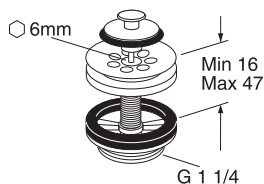

ACCESSORIES

	ART-no	Price EUR VAT 0%	EAN
Soft pex hose M10X1 (2 pcs in package)	GB41637161 02	26	7393792217279
Wallbracket			
For copper and Soft pex pipes OD12/15	FG0115080	60	7393792203166
Wallbracket with concealed piping			
For copper and steel pipes OD12/15	FG0115050	44	7393792204996
For Soft pex pipes OD15x2,5	FG0115061	59	7393792212007
For Soft pex pipes OD16x2,2	FG0115062	53	7393792212014
Couplings			
Chrome eccentric (2pcs in packet)	GB41631765 02	14	7393792215732
Matt black rosette for eccentric (2pcs in packet)	GB41639921 02	27	7393792235778
Key for outdoor faucet			
	FG0640560	8	7393792203845
Ceramic push down valve			
White	GB41636575 25	68	739379223079
Black	GB41636575 23	82	7393792230810
Bottom plug for washbasins without overflow			
	GB41637445	22	7393792221719
Bottom plug for washbasins without overflow			
	GB41636574 01	36	7393792231596