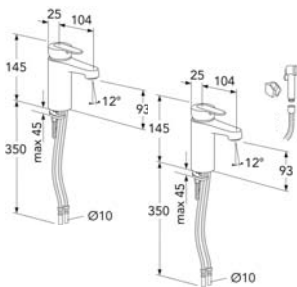

- Contemporary design by Propeller
- Soft move ceramic seal ensures soft and precise manouvering

- Adjustable max. temperature for improved scald protection
- Type approved flexible water connection for easier installation