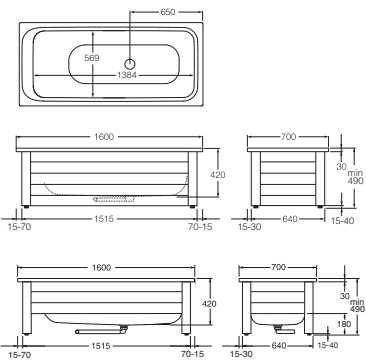

Basin pictures: see page 94.