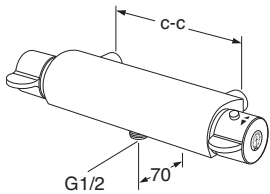

7393792232371

GB41215004 0

224

7393792232388

NORDIC³ THERMOSTATIC SHOWER MIXER

- Scandinavian design mixer by Jon Eliasson.
- Safe Touch function minimises the heat on the front side of the mixer
- Built-in automatic hot water shut-off for scald protection
- Shut-off button on the temperature side at comfort temperature: 38°C
- Adjustable max. temperature for improved scald protection
- Reacts quickly to changes in temperature and pressure that can occur in the system
- Can be supplemented with a bathtub spout