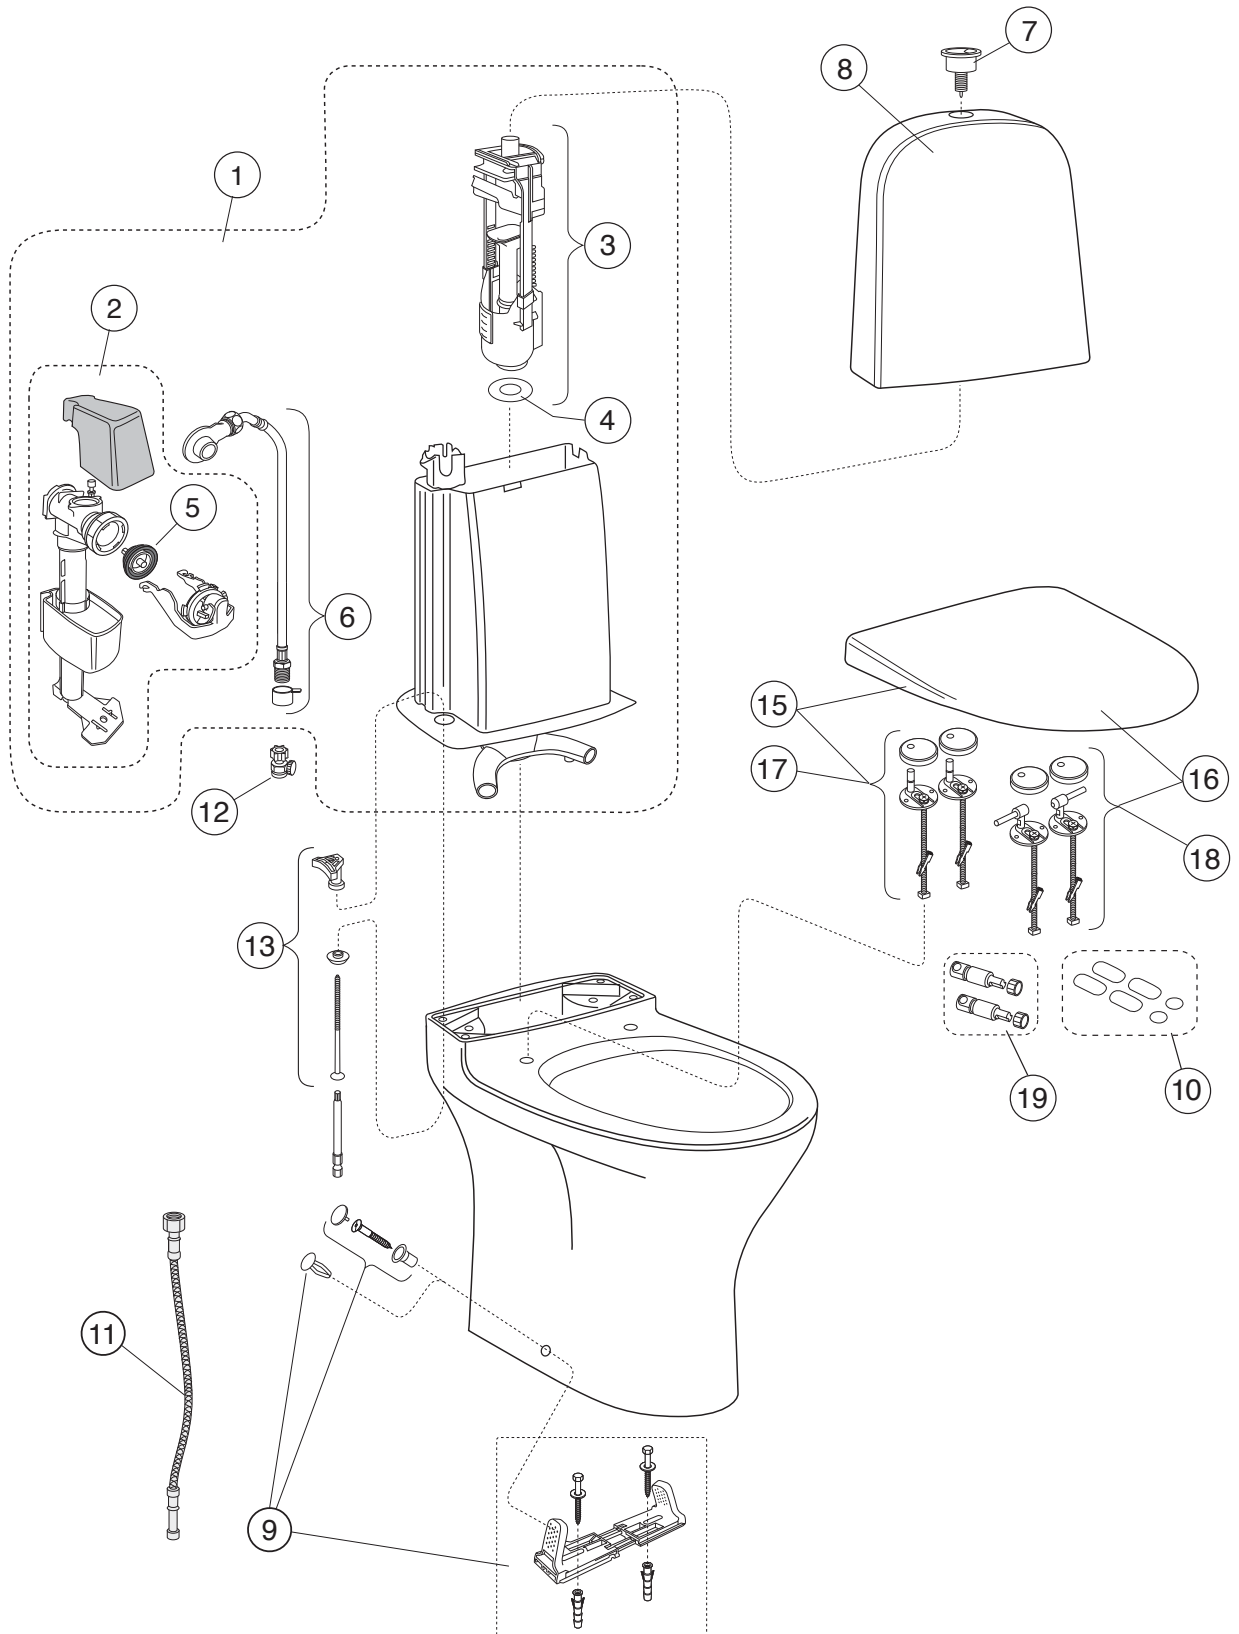

SPARE PARTS FOR ESTETIC WC, FROM 09.2017