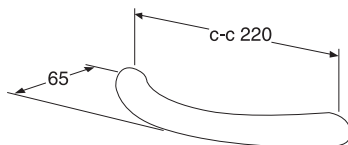

Available in size 1300 x 700 mm.

ACCESSORIES

Handles

Fits all bathtubs except sitting tub 1050
Only a single handle can be fitted to bathtub models 1603, 1607 and 1707.

2 handles

ART-no

Price EUR

VAT 0%