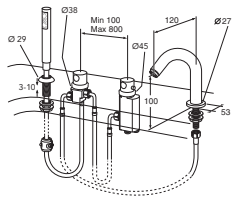

ART-no	Price EUR VAT 0%	EAN
Bath filler thermostatic mixer* with spout			
Chrome	GB41217143	615	7393792217316
Spout (should be ordered separately)	GB41638390	77	7393792226639
*Cost for making hole in bathtub for mixer charged separately