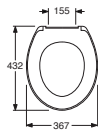

ESTETIC
2017 -

SEAT STANDARD
9M246101

SEAT STANDARD
9M646101

SEAT STANDARD
9M646101

SEAT STANDARD
9M106101

SEAT STANDARD
9M106101

OUTLET VALVE
9GN00100

OUTLET VALVE
GB19299P0202