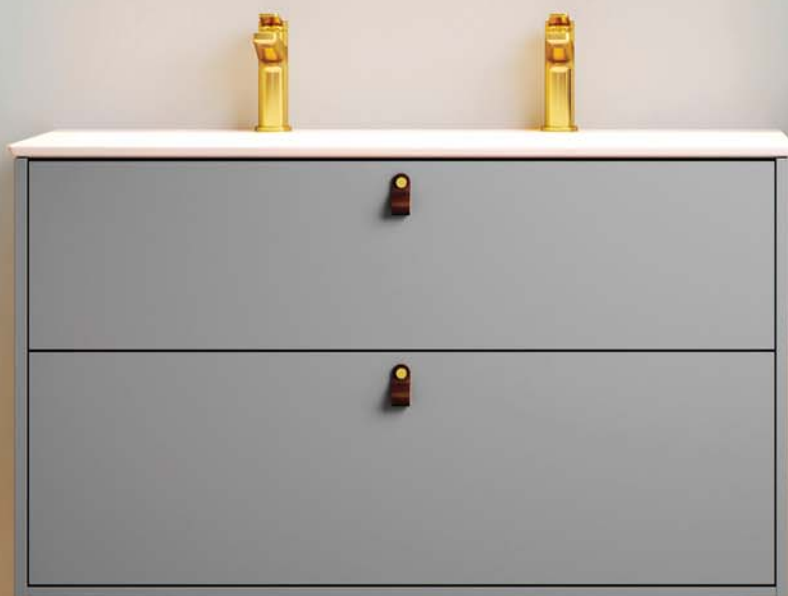

BATHROOM CABINET, ARTIC – 100 CM

BATHROOM CABINET WITH WASHBASIN,
ASH GRAY COLOUR

- With full-surface porcelain washbasin, 2 tapholes
- Soft-close drawers for soft and quiet closing
- Simple, easy-to-clean water trap with pop-up function included

ART-no: GB71ACVU12TL01
EAN-nr: 4065467175155

FOR ADDITIONAL INFORMATION VISIT [GUSTAVSBERG.COM](https://www.gustavsberg.com)