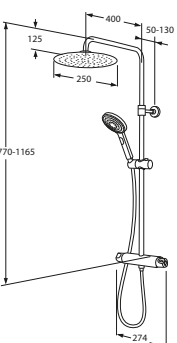

NAUTIC

G3 Round shower kit with Nautic thermostatic shower mixer, with superslim shower head Ø250mm, with built-in diverter, with 3 function hand shower*

Chrome

*Will be replaced with New Nautic at Q4

GB41215330	589	7393792231237
ACCESSORIES		
Turnable bathtub spout with built-in change-over function, chrome 115mm	GB41638760	156 7393792228633
Soap dish	GB41639513	15 7393792231831