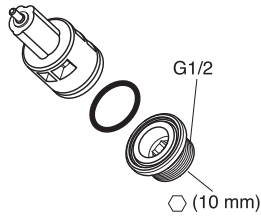

ART-no	Price EUR VAT 0%	EAN
Diverter for Coloric bath mixer			
Chrome	GB41637416	37	7393792221771
Diverter			
Chrome	GB41636577 01	17	7393792217354
Diverter			
Chrome	GB41634799 0001	15	7393792204811
Inlet nipple for mixers with return valve			
Chrome	GB41634756 01	16	7393792216494
Ejector			
	GB41634213	39	7393792219723
Aerator			
For bathtub mixers	GB41634555 01	16	7393792209946
For kitchen, bidet and spouts	GB41630129 01	18	7393792209250
For kitchen mixers, casted spouts and washbasin mixers	GB41630131 01	13	7393792209939
For Skandic 03 kitchen mixers to 2007 05	GB41636437 01	37	7393792216814
For Skandic 03 kitchen mixers from 2007 05 and Coloric washbasin mixers	GB41637337 01	27	7393792219921
For Skandic 03 mini mixers	GB41636912 01	15	7393792216142
For Coloric bathtub mixers	GB41637387 01	14	7393792221764
Shut-off for kitchen mixer			
Chrome	GB41635762 3301	23	7393792207232
X-seal for kitchen mixer (2pc in package)			
	GB41633971 02	8	7393792203951
Rubber seals for ceramic cartridge			
	GB41633513 01	8	7393792203937