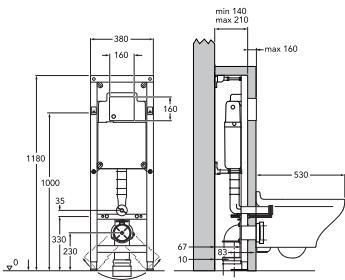

For more information and inspiration on fixtures and wall hung toilets welcome to www.gustavsberg.com

TRIOMONT TOILET FIXTURE ALL-IN-ONE

- Neat installation with a minimum of visible pipes
- Toilet, fixture and control panel all included in the package
- Hygienic Flush with open flush rim for easier cleaning. Flushes all the way up to the rim for improved hygiene
- Quick and easy to install with Suprafix, where the entire toilet is fitted through the holes for the seat; no visible screws = Estetic model
- Adjustable flush volume – see installation instructions supplied
- Space-efficient design, just 380 mm wide
- Wall fittings included. No need to drill holes in the floor
- Rotatable wall fittings for a flexible wall connection
- Sitting height 410–630 mm. Recommended sitting height, 450 mm above the floor
- Floor- or wall-connected drain
- Load tested to 400 kg
- SINTEF-certified (SE)
- Fixture in line with SS 820200 standard
- Cistern in line with EN 14055
- Suitable for AMA installation without extra components (SE)