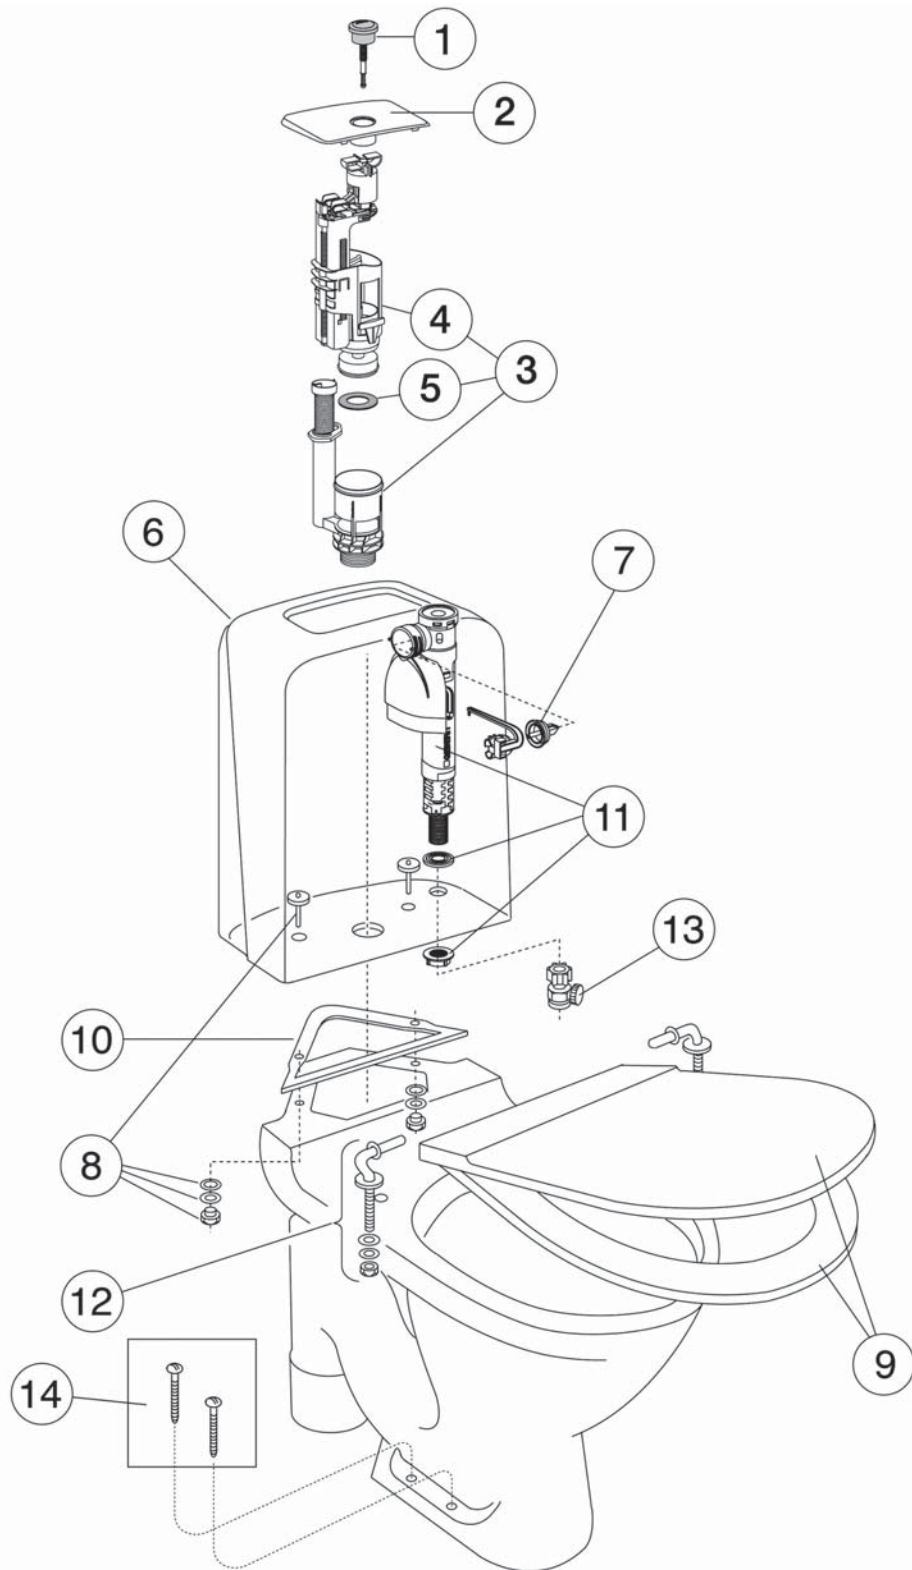

SPARE PARTS FOR BASIC WC, 2003 - 2017

SPARE PARTS FOR BASIC WC, 2003 - 2017

	ART-no	Price EUR VAT 0%	EAN
1 Pushbutton Duo chrome, Twico 2	GB19299T2951	21	7391530057330
Pushbutton Duo chrome, Twico 1	GB19299T1951	37	7391530054339
Pusbutton Duo chrome for outlet valve 9GS01600	9GS01561	18	4051202546236
Pushbutton Duo chrome for outlet valve GB19299N2953	GB19299N2951	23	4025416311034
2 Cistern cover TI/TII/K, white	GB19299U1931	16	7391530054445
3 Complete outlet valve with pushbutton (must be ordered with sealing (GB1929900320)	9GN01761	48	4062373890448
Replacement valve Duo	GB19299M2937	62	4062373894927
4 Outlet valve with pushbutton Duo	GB19299N2953	40	4025416281726
5 Outlet valve gasket for 9GS01600	9GS01700	7	4051202546250
Outlet valve gasket	GB19299TK962	14	7391530054360
6 Cistern, without accessories, white	GB1042900101	143	7391530029412
7 Membrane for inlet valve 9GS1300	9GS01400	7	4051202546212
Membrane for inlet valve GB1929901972	GB19299P0206	37	4025416500261
8 Cistern bolts (2 pcs)	GB1929900319	25	7391530031255
9 Seat and cover standard, white	GB1919901702	23	7391530029986
Hard seat and cover with stainless steel hinges, white	GB1919901950	121	5708590083735
Hard seat and cover with stainless steel hinges, black	GB1919901960	195	7391530062440
10 Cistern sealing	GB1929900320	13	7391530029979
11 GB-inlet valve	9GN00210	43	4062373894026
12 Hinges, stainless steal	GB1919901831	37	7391530030104
13 Cisternvalve without filter	GB1929900503	24	7391530059464
14 Wood screw bag	GB1929900365	21	4022693590664