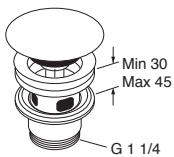

ACCESSORIES

	ART-no	Price EUR VAT 0%	EAN
Soft pex hose M10X1 (2 pcs in package)	GB41637161 02	26	7393792217279
Wallbracket			
For copper and Soft pex pipes OD12/15	FG0115080	60	7393792203166
Wallbracket with concealed piping			
For copper and steel pipes OD12/15	FG0115050	44	7393792204996
For Soft pex pipes OD15x2,5	FG0115061	59	7393792212007
For Soft pex pipes OD16x2,2	FG0115062	53	7393792212014
Couplings			
Chrome eccentric (2pcs in packet)	GB41631765 02	14	7393792215732
Matt black rosette for eccentric (2pcs in packet)	GB41639921 02	27	7393792235778
Key for outdoor faucet			
	FG0640560	8	7393792203845
Ceramic push down valve			
White	GB41636575 25	68	739379223079
Black	GB41636575 23	82	7393792230810
Bottom plug for washbasins without overflow			
	GB41637445	22	7393792221719
Bottom plug for washbasins without overflow			
	GB41636574 01	36	7393792231596