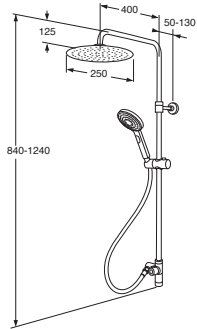

G3

- Hand shower Round, chrome
- Hose 1,75 m, chrome
- Shower bar - extension 1060 mm, chrome
- Wall bracket, chrome
- Diverter, chrome
- Showerslider, chrome
- Shower head Round, chrome
- Spare part seals kit

ART-no	Price EUR VAT 0%	EAN
GB41639440	44	7393792231466
GB41636266 00	41	7393792208666
GB41639512	71	7393792231824
GB41639444	57	7393792231503
GB41639439	61	7393792231459
GB41639445	30	7393792231510
GB41639442	175	7393792231480
GB41639446	23	7393792231527