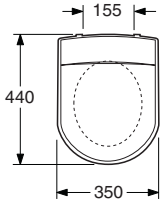

TOILET SEATS FOR LOGIC

Hard plastic
Soft-close white
Soft-close black

ART-no	Price EUR VAT 0%	EAN
9M016101	65	4022693989956
9M11S101	172	5708590283258
9M11S136	268	5708590283265