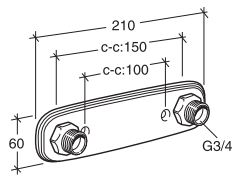

ACCESSORIES

	ART-no	Price EUR VAT 0%	EAN
Soft pex hose M10X1 (2 pcs in package)	GB41637161 02	26	7393792217279
Wallbracket			
For copper and Soft pex pipes OD12/15	FG0115080	60	7393792203166
Wallbracket with concealed piping			
For copper and steel pipes OD12/15	FG0115050	44	7393792204996
For Soft pex pipes OD15x2,5	FG0115061	59	7393792212007
For Soft pex pipes OD16x2,2	FG0115062	53	7393792212014
Couplings			
Chrome eccentric (2pcs in packet)	GB41631765 02	14	7393792215732
Matt black rosette for eccentric (2pcs in packet)	GB41639921 02	27	7393792235778
Key for outdoor faucet			
	FG0640560	8	7393792203845
Ceramic push down valve			
White	GB41636575 25	68	739379223079
Black	GB41636575 23	82	7393792230810
Bottom plug for washbasins without overflow			
	GB41637445	22	7393792221719
Bottom plug for washbasins without overflow			
	GB41636574 01	36	7393792231596