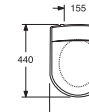

HARD PLASTIC SEAT AND COVER
9M016101