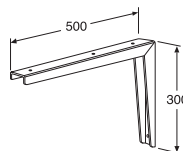

Bracket

Art-no GB71WTCONS
Price EUR VAT 0% 150
EAN 7391530079097

ARTIC PRO COVERING SIDE

- Matches the depth of the worktop
- Conceals the washing machine or laundry basket
- The adjustable foot lifts the side section a little way off the floor to eliminate the risk of moisture damage