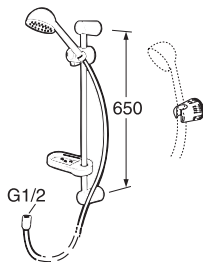

Nordic

- Hand shower, chrome
- Hose 1,75 m, chrome
- Shower slider, chrome
- Wall brackets (2 pcs), chrome
- Soap holder, transparent

GB41636261 00	36	7393792208543
GB41636266 00	41	7393792208666
GB41636255 00	21	7393792210638
GB41636254 00	25	7393792210683
GB41636264 44	13	7393792215619