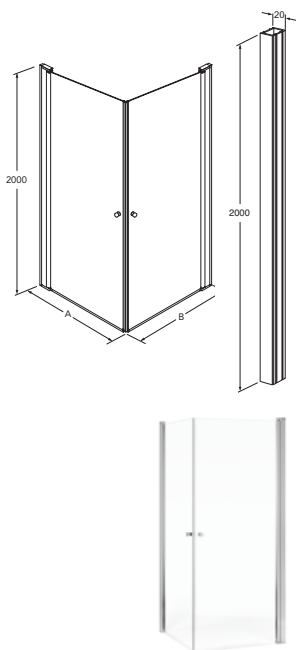

SQUARE SHOWER DOORS FOR CORNER FITTING

- Reversible for right/left-hand installation
- Pre-fitted door profiles for quick and simple installation
- Tempered safety glass, 6 mm
- Polished profiles and door handles
- Elevating hinges raise the door 5 mm on opening
- Adjustable wall profile, 20 mm, for a straight shower even with angled walls
- Opening angle: 180 degrees
- Unequal-sided dimension combinations possible
- Extension profile, 20 mm, as an optional extra
- No floor profiles, for a hygienic and easy-to-clean shower
- Space to drill holes for externally routed pipes

Square shower doors, 80 x 80

Consists of:

Square shower doors, 80 x 90

Consists of:

Square shower doors, 80 x 100

Consists of:

Square shower doors, 90 x 90

Consists of:

Square shower doors, 90 x 100

Consists of:

Square shower doors, 100 x 100

Consists of:

Accessories: Extension profile

A x B width dimension/adjustability in mm

790–810 x 790–810 mm

Square shower door, 80 with magnetic profile and door handle
Square shower door, 80 with magnetic profile and door handle

790–810 x 890–910 mm

Square shower door, 80 with magnetic profile and door handle
Square shower door, 90 with magnetic profile and door handle

790–810 x 990–1010 mm

Square shower door, 80 with magnetic profile and door handle
Square shower door, 100 with magnetic profile and door handle

890–910 x 890–910 mm

Square shower door, 90 with magnetic profile and door handle
Square shower door, 90 with magnetic profile and door handle

890–910 x 990–1010 mm

Square shower door, 90 with magnetic profile and door handle
Square shower door, 100 with magnetic profile and door handle

990–1010 x 990–1010 mm

Square shower door, 100 with magnetic profile and door handle
Square shower door, 100 with magnetic profile and door handle

Allows extra adjustment of width dimension by 20 mm
Possible to fit on the right- and/or left-hand side.

ART-no

GB51SRDR8080CR

GB51SRDR80CR

GB51SRDR80CR

GB51SRDR8090CR

GB51SRDR80CR

GB51SRDR90CR

GB51SRDR8010CR

GB51SRDR80CR

GB51SRDR10CR

GB51SRDR9090CR

GB51SRDR90CR

GB51SRDR90CR

GB51SRDR9010CR

GB51SRDR90CR

GB51SRDR10CR

GB51SRDR1010CR

GB51SRDR10CR

GB51SRDR10CR

GB51ACCEXTP

Price EUR
VAT 0%

860

430

430

873

430

444

887

430

457

887

444

444

900

444

457

913

457

457

48

EAN

7391530073941

7391530073521

7391530073521

7391530073958

7391530073521

7391530073538

7391530073965

7391530073521

7391530073545

7391530073972

7391530073538

7391530073538

7391530073989

7391530073538

7391530073545

7391530073996

7391530073545

7391530073545

7391530073675

Detailed dimension sketches of each of the sizes are available at www.gustavsberg.com

ROUND SHOWER DOORS FOR CORNER FITTING

- Reversible for right/left-hand installation
- Pre-fitted door profiles for quick and simple installation
- Tempered safety glass, 6 mm
- Polished profiles and door handles
- Elevating hinges raise the door 5 mm on opening
- Adjustable wall profile, 20 mm, for a straight shower even with angled walls
- Opening angle: 180 degrees
- Unequal-sided dimension combinations possible
- Extension profile, 20 mm, as an optional extra
- No floor profiles, for a hygienic and easy-to-clean shower
- Space to drill holes for externally routed pipes