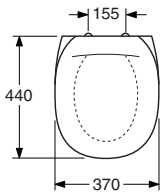

TOILET SEATS FOR BASIC

Standard

Hard plastic white, stainless steel hinges*

Hard plastic black, stainless steel hinges*

GB1919901702 23 7391530029986
GB1919901950 121 5708590083735
GB1919901960 195 7391530062440

* Delisted from 31.12.2022