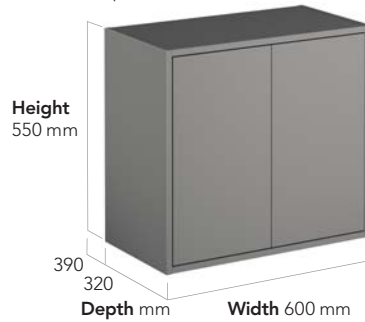

WALL CABINET

NB Available in two different depths