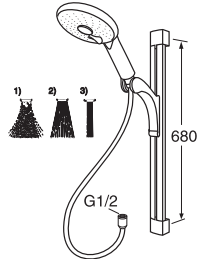

Coloric

- Hand shower with three sprays, chrome
- Hose 1,75 m, chrome

GB41637562	61	7393792219754
GB41636266 00	41	7393792208666