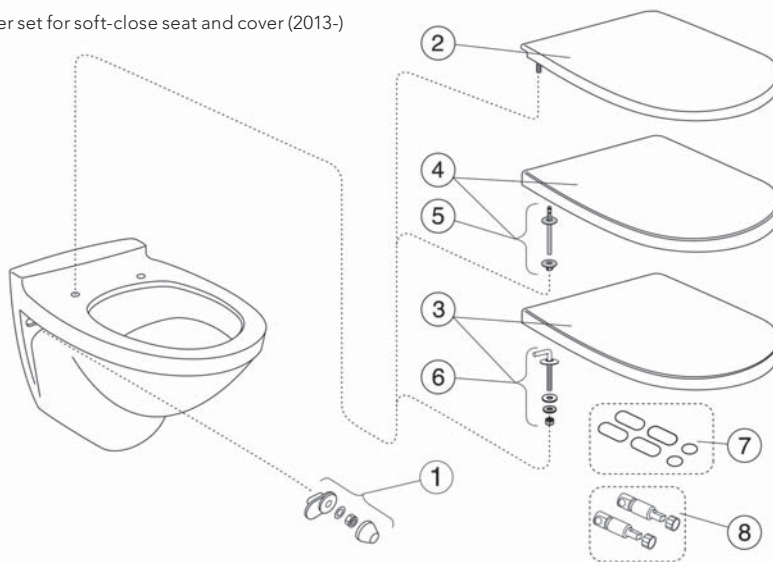

SPARE PARTS FOR NAUTIC WC 5530 FROM 2010 -

- 1 Wall fixation set
- 2 Seat and cover standard
- 3 Seat and cover hard plastic, stainless steel hinges
- 4 Seat and cover Slimseat, soft-close, quick-release, white
- 5 Seat and cover hard plastic, soft-close, quick-release, white
- 6 Seat and cover hard plastic, soft-close, quick-release, black
- 7 Fixation details for soft-close seat and cover (2013-)
- 8 Stainless steel hinges (2013-)
- 9 Buffer set for seat and cover
- 10 Dumper set for soft-close seat and cover (2013-)