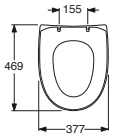

ESTETIC
2017 -

SEAT STANDARD
9M246101

SEAT STANDARD
9M646101

SEAT STANDARD
9M646101

SEAT STANDARD
9M106101

SEAT STANDARD
9M106101

OUTLET VALVE
9GN00100

OUTLET VALVE
GB19299P0202