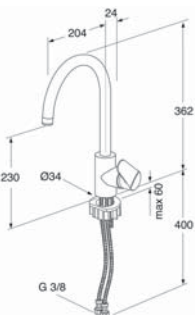

Nordic³ sink mixer with high swivel spout 110° and with shut-off for dishwasher/washing machine

Chrome

GB41203496

236

7393792235761

METIC KITCHEN MIXER

Metic sink mixer with high swivel spout 110°

Chrome