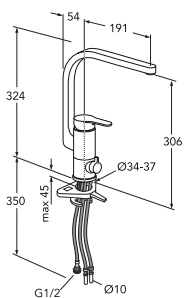

Nordic³ sink mixer with high swivel spout 110° and with shut-off for dishwasher/washing machine

Chrome

GB41203496

236

7393792235761