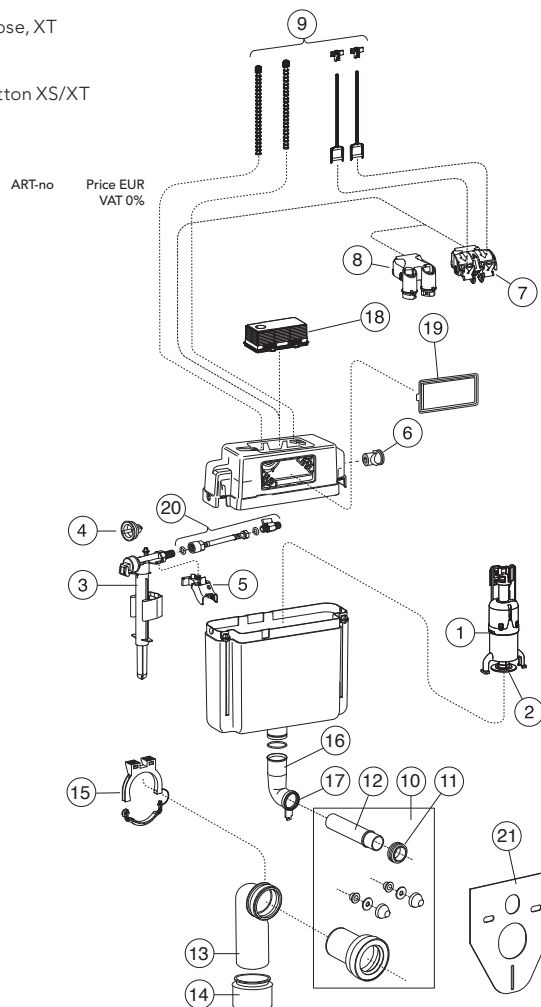

SPARE PARTS FOR TRIOMONT XT, FROM 2011 -

- 1 Flush valve Duo/Single
- 2 Rubber seal
- 3 Float valve
- 4 Rubber membrane
- 5 Bridging piece Float valve
- 6 Sleeve for connection tubes 18-28 mm
- 7 Clamp with control hooks XT
- 8 Clamp pneumatic control
- 9 Set of fixation and control pins for XT
- 10 Wc connection kit L = 300 mm
- 11 Flush pipe connector
- 12 Flushpipe extension 300 mm
- 13 Discharge elbow 90x90 mm
- 14 Reducer 90 x 110 mm
- 15 Discharge elbow fixation brachet
- 16 Flush pipe XT 83 cm
- 17 Rubber seal flush pipe
- 18 Masonary aid top XT
- 19 Tank cover plate, XT
- 20 Water connection flexible hose, XT
- 21 Gasket
- Pneumatic hose for push button XS/XT

ART-no	Price EUR VAT 0%	EAN
GB1921100370	27	8711778140981
GB1921100371	14	8711778140882
GB1921100372	41	8711778140905
GB1921100373	13	8711778140974
GB1921100375	14	8711778140998
GB1921100392	15	8711778170995
GB1921100395	29	8711778171022
GB1921100394	53	8711778171015
GB1921100391	17	8711778170988
GB1921100380	46	8711778140936
GB1921100381	29	8711778140875
GB1921100111	11	7391530070476
GB1921100382	27	8711778141049
GB1921100383	22	8711778141056
GB1921100384	15	8711778141001
GB1921100397	20	8711778171046
GB1921100386	16	8711778140899
GB1921100390	17	8711778170971
GB1921100396	15	8711778171039
GB1921100393	48	8711778171008
GB1921100388	13	7391530064970
GB1921100398	17	8711778169043