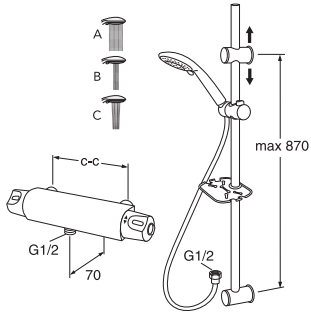

Shower set GB41103250 with Nautic thermostatic mixer*

Chrome

*Will be replaced with New Nautic at Q4

ART-no

Price EUR
VAT 0%

EAN

GB41215387

275

7393792225694

SHOWER SET

- Water- and energy-saving hand shower
- Easy clean – the design of the shower nozzles makes it simple to remove limestone deposits
- PVC free shower hose, 1,75 m
- 3-function hand shower
- Soap shelf with hooks
- Wall fitting with adjustable c-c dimensions
- Wall fixations adapted for gluing or traditional screw-mounting
- Can be combined with all our bathtub and shower mixers
- Flow at 3 bar pressure 7,8 litres/min, 5,5 litres/min.