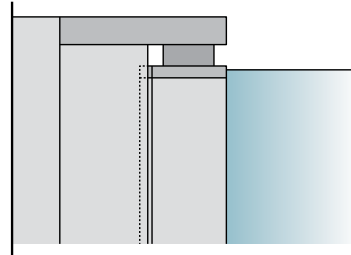

THE ADJUSTABLE WALL PROFILE MEANS THAT YOU CAN BE SURE OF A STRAIGHT SHOWER EVEN IF YOUR BATHROOM HAS ANGLED WALLS. YOU CAN SUPPLEMENT THE SHOWER DOORS WITH AN EXTENSION PROFILE FOR GREATER ADJUSTABILITY.