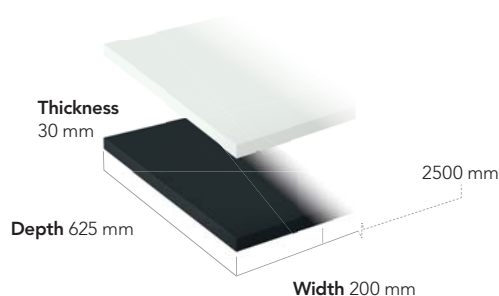

WORKTOP

Available in custom lengths from 200 mm to 2,500 mm

Thickness
30 mm

Depth 625 mm

Width 200 mm

2500 mm

COVERING SIDE

Height
785 mm
+/- 10 mm