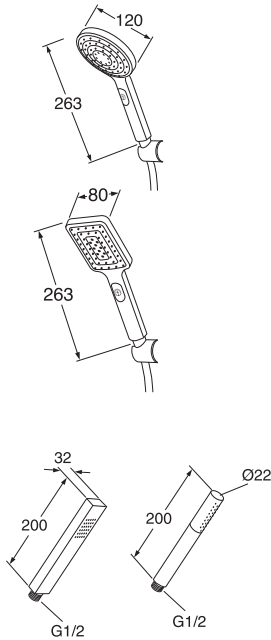

HAND SHOWERS

Round hand shower, 3-function hand shower with push button

Chrome
Matt black

GB41639440
GB41639440 53

44
66

7393792231466
7393792233668

Square hand shower, 3-function hand shower with push button

Chrome
Matt black

GB41639441
GB41639441 53

44
66

7393792231473
7393792233675

G1 hand shower

Single function hand shower

GB41638467

49

7393792226424

G1 hand shower

Single function hand shower

GB41638468

44

7393792226431