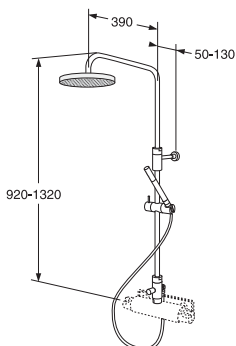

G2

- Hand shower, chrome
- Hose 1,75 m, chrome
- Set for side mount, chrome
- Wall bracket, chrome
- Diverter, chrome
- Shower slider, chrome

GB41638468	44	7393792226431
GB41636266 00	41	7393792208666
GB41638464	45	7393792226394
GB41638466	24	7393792226417
GB41638465	61	7393792226400
GB41638472	33	7393792226462