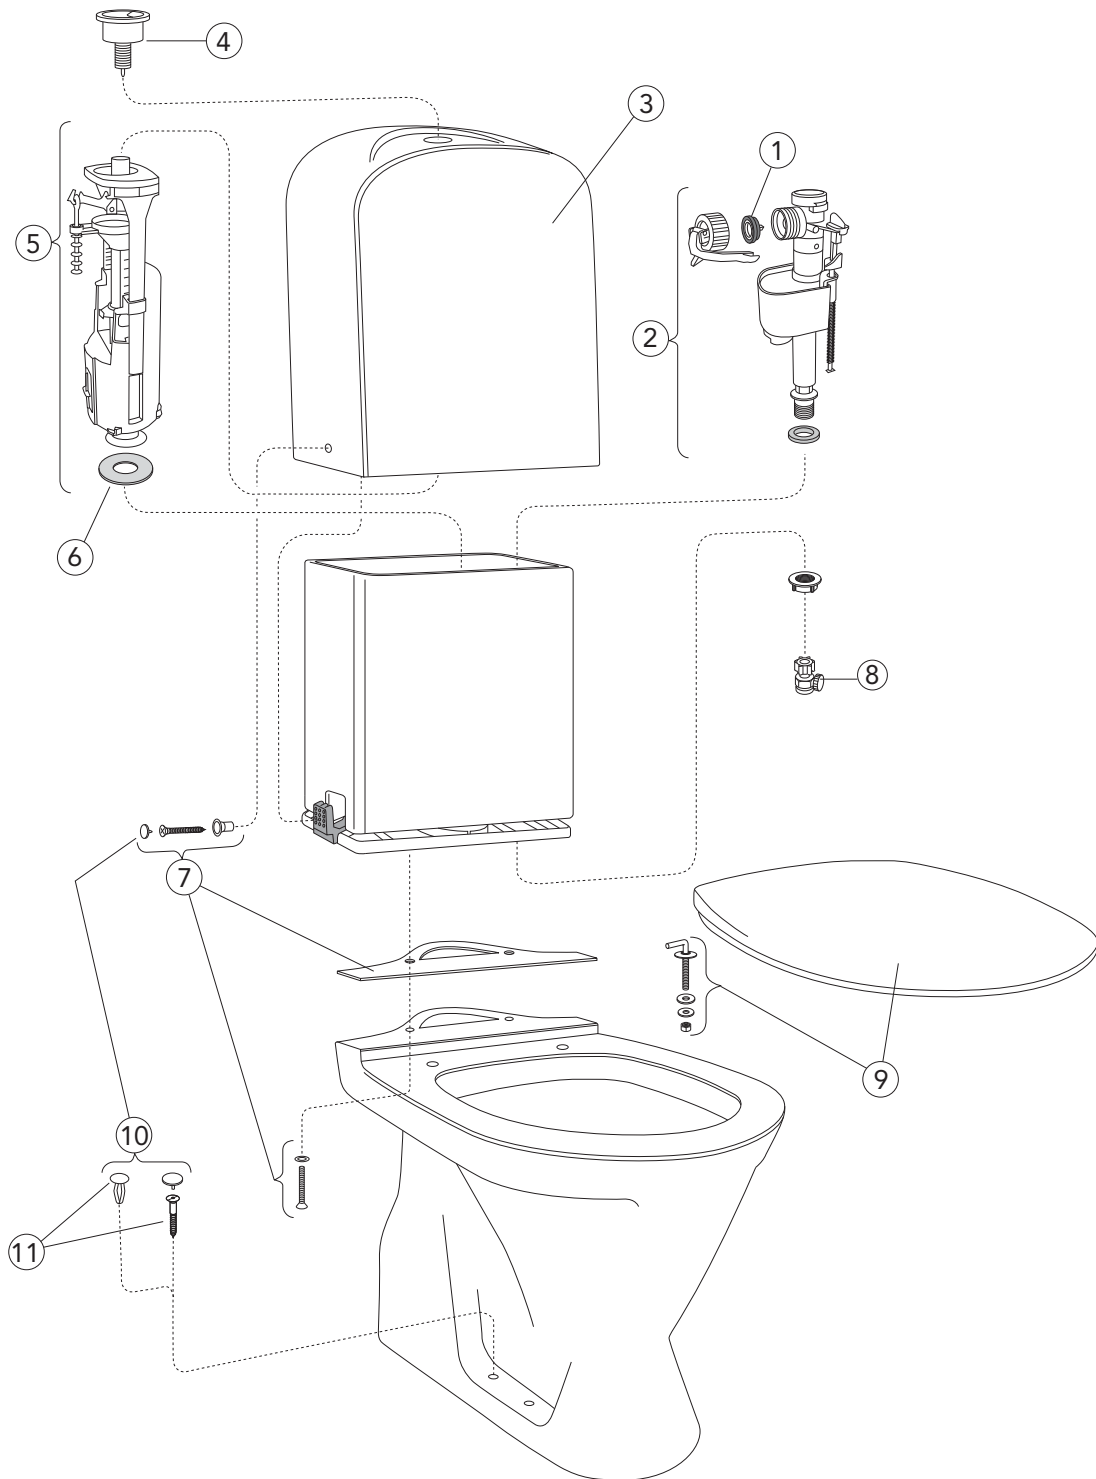

SPARE PARTS FOR NORDIC³ WC, FROM 2015 - 09.2017