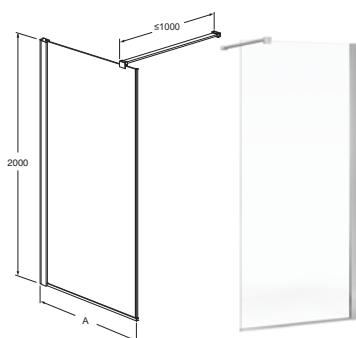

Detailed dimension sketches of each of the sizes are available at www.gustavsberg.com

SQUARE SHOWER WALL

- Fixed wall, can be combined with Square shower door
- Reversible for right/left-hand installation
- Tempered safety glass, 6 mm
- Polished profile and wall brace
- Adjustable wall profile, 20 mm, for a straight shower even with angled walls
- The brace can also be used as a shower curtain rod
- Space to drill holes for externally routed pipes