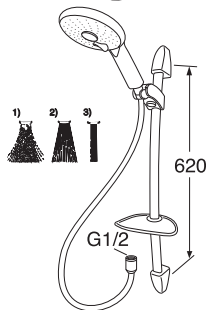

Dynamic

- Hand shower with three sprays, chrome

GB41637562	61	7393792219754