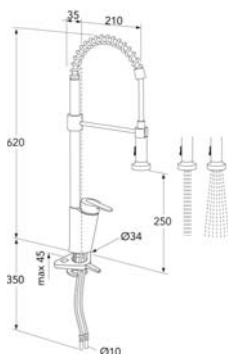

Nordic Plus sink mixer with high Sipraflex swivel spout 110°, with two spray options

Chrome

ART-no Price EUR VAT 0% EAN

GB41203758 396 7393792233255

NORDIC PLUS SPIRAFLEX KITCHEN MIXER WITH ELECTRONIC SHUT-OFF VALVE

- Two spray patterns; normal or shower spray
- Provides a more water secure home environment
- Contemporary, modern design by Propeller, combined with excellent function
- Soft move ceramic inside ensures soft and precise manoeuvring
- Pivoting spout 110° (0° and 60°)
- Adjustable max. temperature for improved scald protection
- Type-approved, flexible water connection for simpler installation
- Self-closing shut-off valve; 3, 6 or 12 hours
- Multi-colored LED light signals function
- Including leakage detector, leakage shut-off and water alert
- Motorised valve with ceramic seal