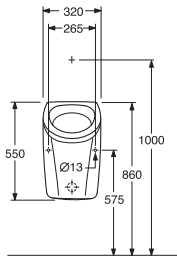

7G50 Saval top water inlet urinal
With open water connection for mounting with visible plumbing. Trap cover as separate order.

ACCESSORIES:
Water trap for wall connection
Water trap for floor connection
Flush-pipe inlet connector for urinal

ART-no	Price EUR VAT 0%	EAN
7G500001	161	4022693744388
93260000	31	4047289529392
93270000	31	4047289529385
99320000	29	4022693275042