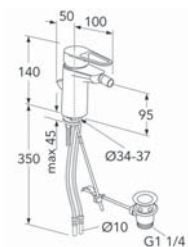

<p>New Nautic bidet mixer with ball jointed aerator, with bottom valve and lift bar Chrome</p>	<p>ART-no GB41216071</p>	<p>Price EUR VAT 0% 197</p>	<p>EAN 7393792235563</p>
--	------------------------------	-------------------------------------	------------------------------