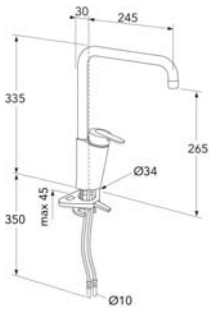

Nordic Plus sink mixer with high swivel spout 110°

Chrome

ART-no

Price EUR
VAT 0%

EAN

GB41203756

179

7393792233231