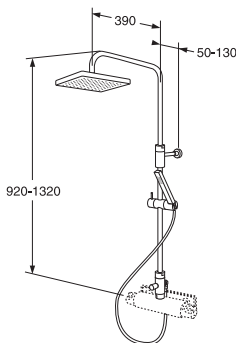

G1

- Hand shower, chrome
- Hose 1,75 m, chrome
- Set for side mount, chrome
- Wall bracket, chrome
- Diverter, chrome
- Shower slider, chrome

GB41638467	49	7393792226424
GB41636266 00	41	7393792208666
GB41638464	45	7393792226394
GB41638466	24	7393792226417
GB41638465	61	7393792226400
GB41638472	33	7393792226462