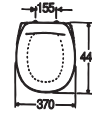

STANDARD SEAT AND COVER
GB191 9901 702

HARD PLASTIC SEAT AND COVER
GB191 99001601

NP-11 PUSHBUTTON
GB192 9900 237

NT-21 PUSHBUTTON
GB192 9900 208

ST-17 CISTERN COVER WITH PUSHBUTTON
GB192 9900 283

ST-24 CISTERN COVER WITH PUSHBUTTON
GB192 9900 338