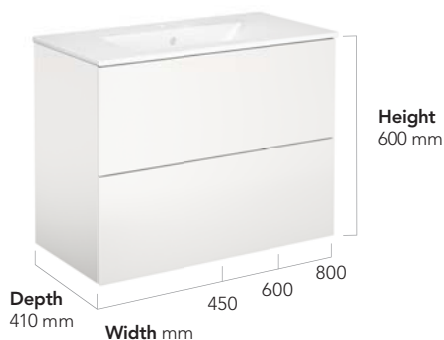

GRAPHIC BASE BATHROOM FURNITURE

Our popular Graphic range with Graphic Base: a simpler design and a lower price – so that even more people can enjoy the benefits a fully functional bathroom.

While there are still all kinds of smart Graphic solutions to choose

from, Graphic Base is only available in white, and only with a smooth door finish. This, in turn, simplifies the choice of mixers and other accessories. We want it to be simple and straightforward for everyone to put together a neat and functional bathroom.

BATHROOM CABINET WITH SINK