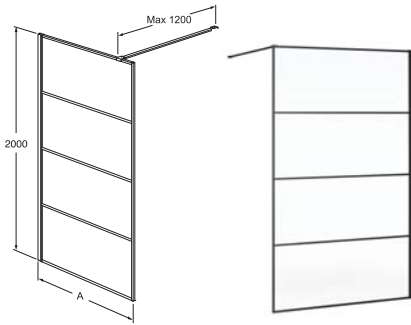

Square shower wall, 80 cm
 Square shower wall, 90 cm
 Square shower wall, 100 cm
 Square shower wall, 120 cm
 Square shower wall, 140 cm

A = width dimension/adjustability in mm

780-790 mm
 880-890 mm
 980-990 mm
 1180-1190 mm
 1380-1390 mm