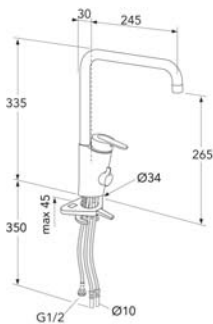

Nordic Plus sink mixer with high swivel spout 110°

Chrome

ART-no

Price EUR
VAT 0%

EAN

GB41203756

179

7393792233231