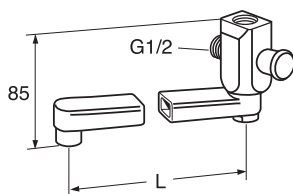

Swivel spout with diverter, automatic resetting to bath position

Chrome 250 mm

GB41635272

170

7393792204934

Chrome 350 mm

GB41635270

170

7393792204910

CARTRIDGES, SPAREPARTS FOR THERMOSTATIC MIXERS

Cartridge

Cartridge (ecotemp included)

GB41635676 01

31

7393792210041

Soft closing

GB41634650 01

42

7393792204514

Skandic 03 mini

GB41636654 01

36

7393792219709

Coloric

GB41637415

22

7393792221412

Cartridge for thermostatic mixers from 01.05.2010

GB41638334 01

55

7393792225861