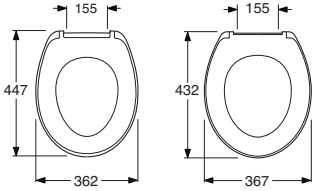

TOILET SEATS FOR NORDIC³

8780 Nordic³ Hard seat with stainless steel fittings

White

8780G101 44 4022693743008

8780 Nordic³ Hard seat with SC

White

8780S101 60 4051202349509

9M64 Nordic³ Standard seat

White

9M646101 25 4051202257101

Nordic³ HF Compact WWC

Standard

Hard plastic, stainless steel hinges

Quick release, soft-close

9M648101 29 4062373786895
8780G801 50 4062373786871
8780S801 68 4062373786888