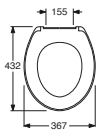

ESTETIC
2017 -

SEAT STANDARD
9M246101

SEAT STANDARD
9M646101

SEAT STANDARD
9M646101

SEAT STANDARD
9M106101

SEAT STANDARD
9M106101

OUTLET VALVE
9GN00100

OUTLET VALVE
GB19299P0202