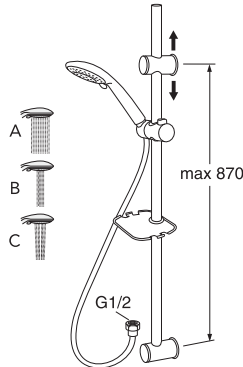

SHOWERSETS SPARE PARTS

Gustavsberg shower set 1103250

- Hand shower with three sprays, chrome
- Hose 1,75 m, chrome
- Shower slider, chrome
- Wall brackets (2 pcs), chrome
- Soap holder, transparent

ART-no	Price EUR VAT 0%	EAN
GB41638725 01	29	7393792227742
GB41636266 00	41	7393792208666
GB41638726 01	36	7393792227759
GB41638727 02	31	7393792227766
GB41638728 01	21	7393792227773