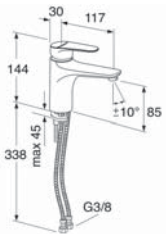

METIC WASHBASIN MIXERS

Metic washbasin mixer

Chrome

ART-no	Price EUR VAT 0%	EAN
GB41213852	99	7393792232845