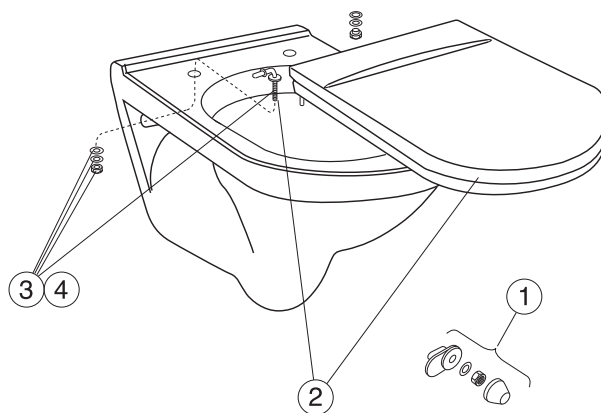

SPARE PARTS FOR LOGIC WC 5693, FROM 2007 - 2017

- 1 Wallfixing set, white for WC 5693
- 2 Hard seat and cover with hinges
  Seat and cover soft-close, white
  Seat and coversoft-close, black
- 3 Fixation details for soft-close seat and cover
- 4 Stainless steel hinges

ART-no	Price EUR VAT 0%	EAN
92207401	17	4047289348085
9M016101	65	4022693981974
9M11S101	172	5708590283258
9M11S136	268	5708590283265
GB1919901845	30	4022693989956
9M010161	30	4022693989956

SPARE PARTS FOR ARTIC WC 4330, FROM 2005 -

- 1 Wallfixing set, white for WC 4330
- 2 Hard seat and cover with stainless steel hinges, white
  Hard seat and cover with stainless steel hinges, black
  Seat and cover soft-close, white
  Seat and coversoft-close, black
- 3 Stainless steel hinges, 2014-
- 4 Fixation details for soft-close seat and cover
- 8 Dumper set for soft-close seat and cover (2013-)