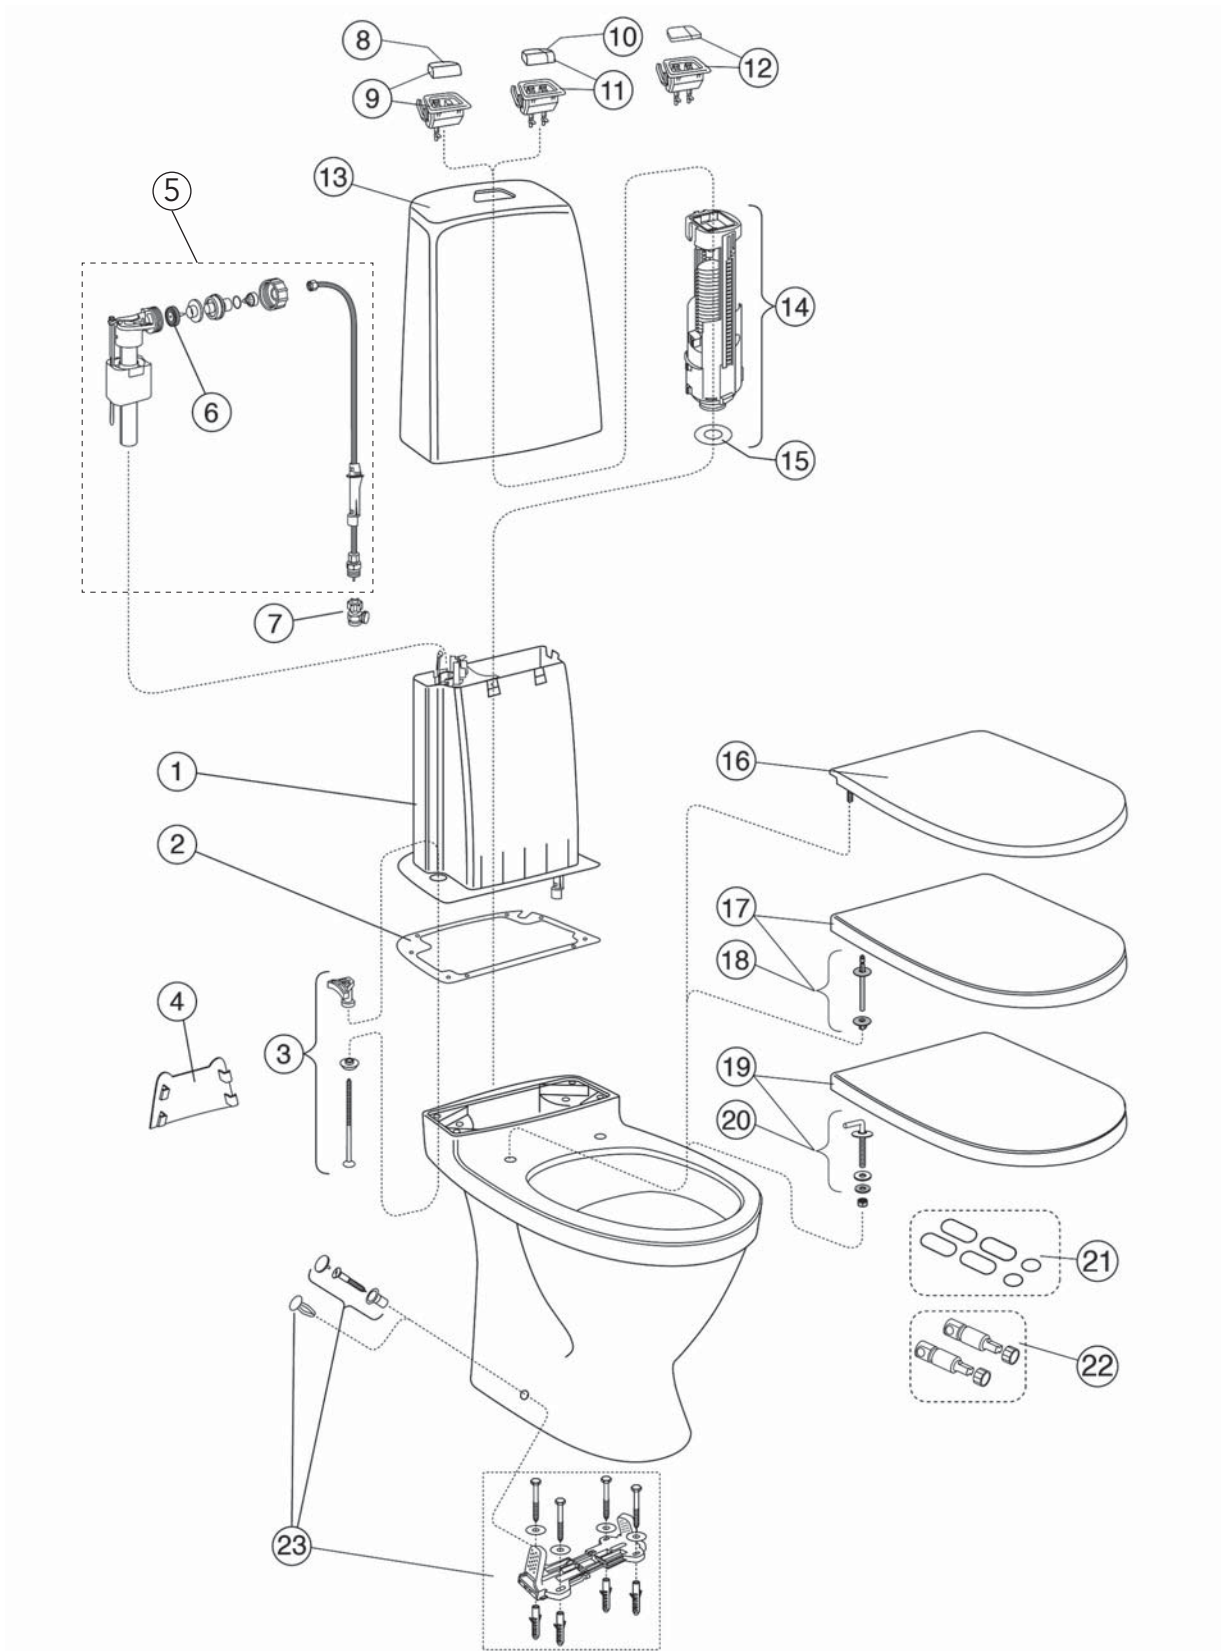

SPARE PARTS FOR NAUTIC WC, FROM 2010 - 2017

SPARE PARTS FOR NAUTIC WC, FROM 2010 - 2017

	ART-no	Price EUR VAT 0%	EAN
1 Cistern, complete	GB19299N0100	164	7391530070353
2 Tank seal	GB19299P0114	11	4025416099345
3 Cistern fixation set	92226100	9	7391530063744
4 Foot cover	GB1929903410	13	7391530055374
5 Fill valve complete	GB19299N0105	70	4025416099123
6 Membrane	GB19299P0106	8	4025416099109
7 Cisternvalve without filter	GB1929900503	24	7391530059464
8 Push button, single chrome	GB19299P0113	15	4025416099178
Replacement button vandal-proof	GB19299NNV36	151	7391530071633
9 Actuator single, white	GB19299P0109	25	4025416099284
Actuator single, chrome	GB19299P0111	31	4025416099291
10 Push button, duo chrome	GB19299P0112	18	4025416099307
11 Actuator dual, white	GB19299P0108	29	4025416099260
Actuator dual, chrome	GB19299P0110	33	4025416099277
12 Actuator low, dual, chrome	GB19299P0210	29	7391530066707
13 Cistern Nautic	GB185580001200	116	7391530061900
14 Outlet valve	GB19299P0102	57	4025416099031
15 Valve house gasket	GB19299TK962	14	4025416099024
16 Seat and cover standard	9M246101	27	4047289920007
17 Seat and cover Slimseat, soft-close, quick-release, white	8M45S101	99	4062373839379
Seat and cover hard plastic, soft-close, quick-release, white	9M26S101	91	4047289984191
Seat and cover hard plastic, soft-close, quick-release, black	9M26S136	111	4047289984207
18 Fixation details for soft-close seat and cover (2013-)	92241461	35	4051202163198
19 Seat and cover hard plastic, stainless steel hinges	9M256101	55	4047289984108
20 Stainless steel hinges (2013-)	92241361	20	4051202163181
21 Buffer set for seat and cover	92242001	13	4051202163112
22 Dumper set for soft-close seat and cover (2013-)	92242400	54	4051202163105
23 Fixation set	92242500	11	4051202166557