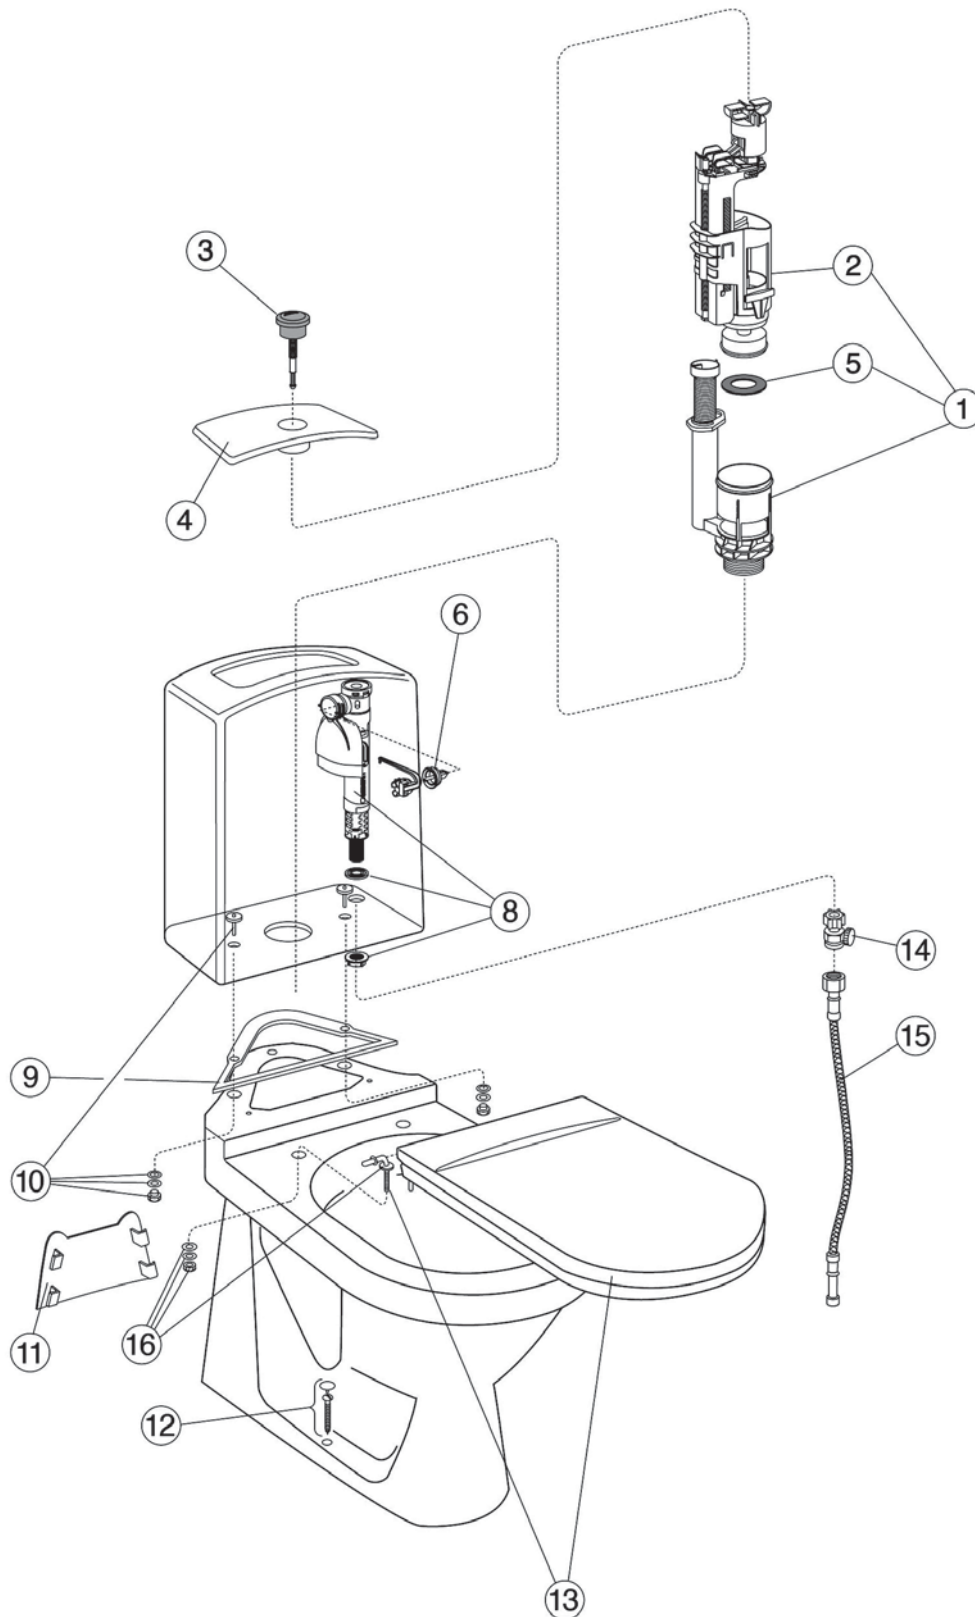

SPARE PARTS FOR LOGIC WC, 2007- 2013