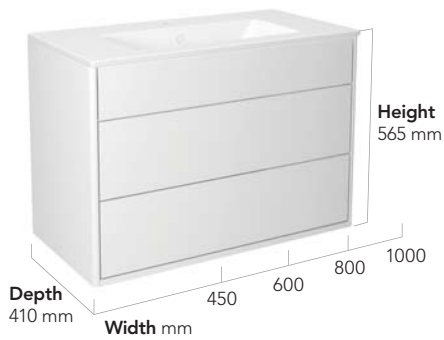

GRAPHIC BATHROOM FURNITURE

Graphic features slightly daintier dimensions than most other bathroom furniture units. The design is based on the repetition of graphic shapes and dimensions; for example, three wall cabinets on top of each other are exactly the same height as a high cabinet,

making it easy to furnish with Graphic. Moreover, wall cabinets and high cabinets are available in two depths to suit both large and small bathrooms. Cabinet doors and carcasses of the same colour create a harmonious bathroom.

BATHROOM CABINET WITH SINK