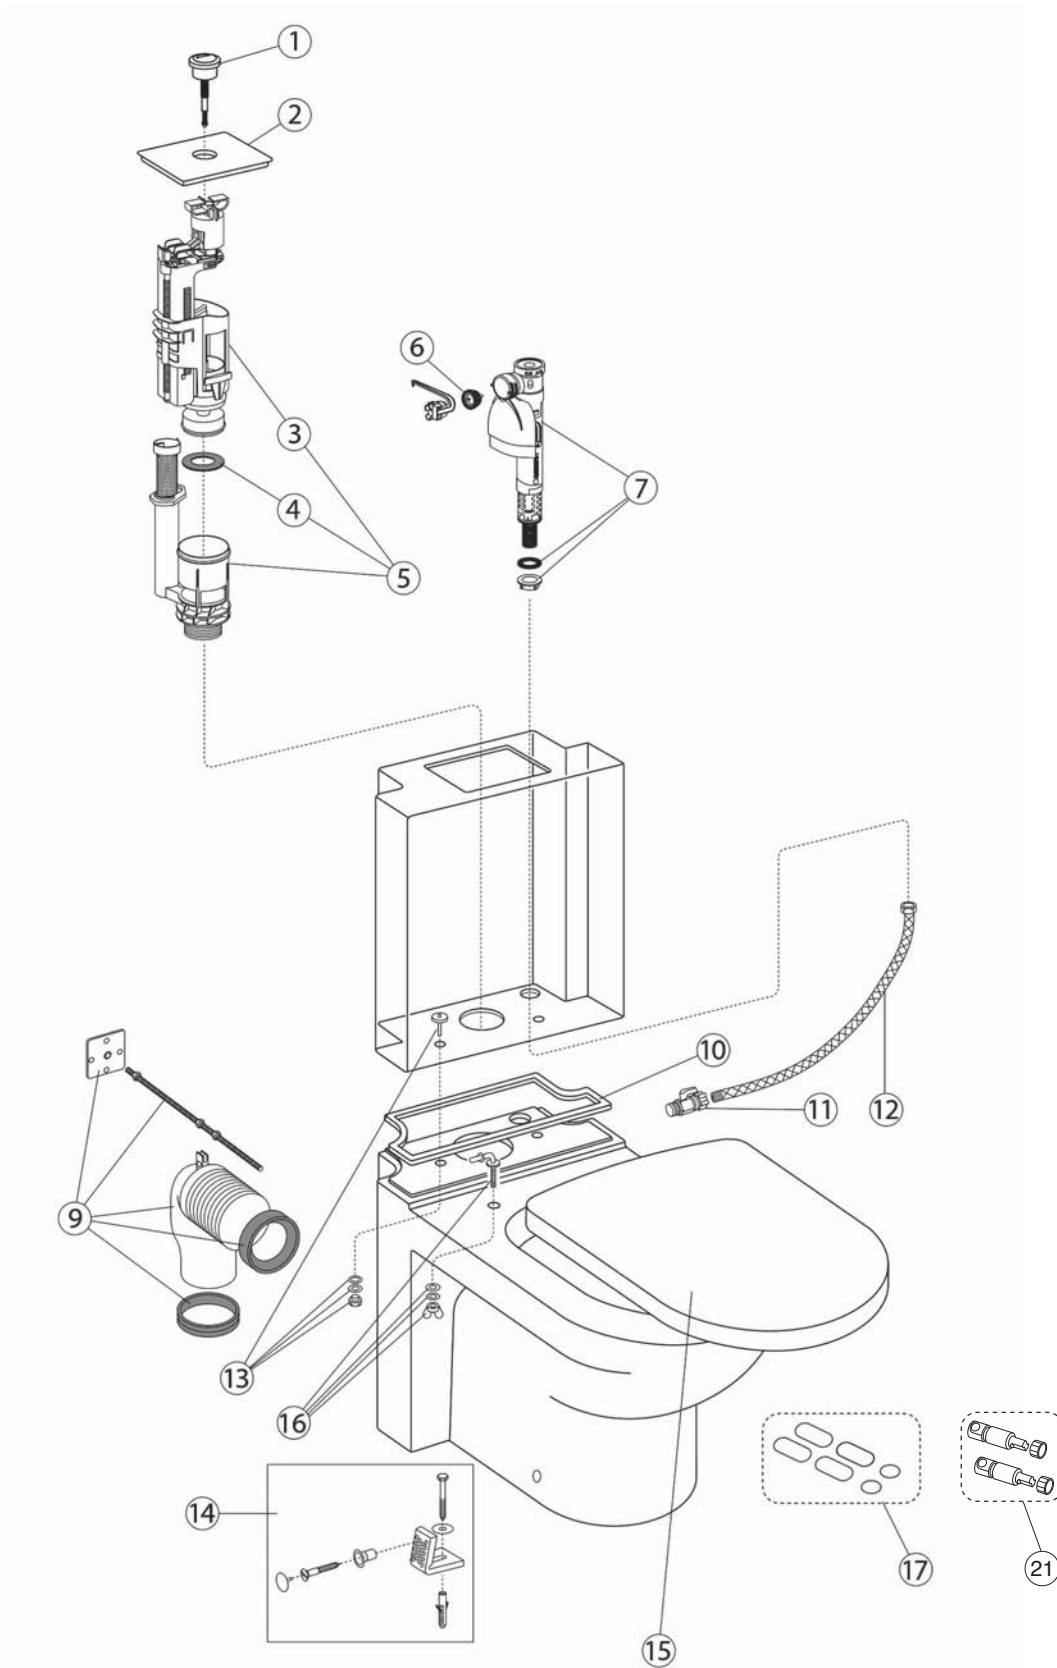

SPARE PARTS FOR ARTIC WC, FROM 2005 - 2018