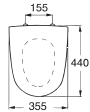

CLASSIC 360-364
1998 - 2007

HARD PLASTIC SEAT AND COVER. WHITE
GB191 9901 601
BLACK
GB191 9901 610

CISTERN SEALING
GB192 9900 344

1. CISTERN COVER TWICO
GB192 99T1 929
2. PUSHBUTTON DUO
GB192 99T2 951
PUSHBUTTON SINGLE
GB192 99T2 952