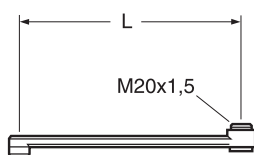

Spout

Chrome 85 mm

GB41633631

73

7393792206082

Chrome 150 mm

GB41633632

73

7393792206099

Chrome 200 mm

GB41633633

73

7393792203739

Chrome 250 mm

GB41633614

78

7393792206075

Chrome 350 mm

GB41633616

82

7393792204491

Chrome 400 mm

GB41633624

114

7393792206549