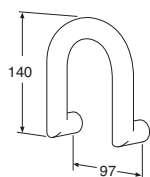

BASIN MODELS FOR ENAMELLED TITANIUM STEEL BATHTUBS WITH FRONT PANEL FRAMES OR FEET

- Gustavsberg has many models and sizes, intended for installing with full- or half-front panels frames.
- Our tubs are made of enamelled titanium steel of the highest quality.
- The tubs are simple to install and easy to clean.
- Handles and anti-slip bottom surface treatment available as options for a safer bath.
- Glazeplus available as an option for fast, gentle cleaning.

Combi-tubs are perfect for people who also use their bathtubs as their shower. These tubs have a flat section at the foot end, and the drain is positioned in the middle. The head end is gently angled and comfortable.

Available in sizes 1500 x 700, 1570 x 700 and 1600 x 700 mm.

Bathtub models 1400 and 1700 feature a traditional basin shape. It has a depth of 420 mm, which means that it is comfortable and practical for both baths and showers.

Available in sizes 1400 x 700 and 1700 x 700 mm.

The **Duo** tub is designed for two people bathing at the same time with its two angled head ends and centred drain. Depth 420 mm.

Available in size 1600 x 700 mm.

Sitting tub model 1051 is designed for people who have a really small bathroom but who cannot do without a bath. Depth of the sitting area is 310 mm. Depth of the foot area is 420 mm.

Available in size 1050 x 650 mm.

The **Claw-foot bathtub** features an oval basin with two enclosing head ends and a centred drain. It has a depth of 420 mm.

Available in sizes 1580 x 680 and 1680 x 730 mm.

Bathtub 1300 features a traditional basin shape. It is comfortable and practical for both baths and showers, with a depth of 420 mm.

Available in size 1300 x 700 mm.

ACCESSORIES

Handles

Fits all bathtubs except sitting tub 1050
Only a single handle can be fitted to bathtub models 1603, 1607 and 1707.

2 handles

ART-no

Price EUR

VAT 0%