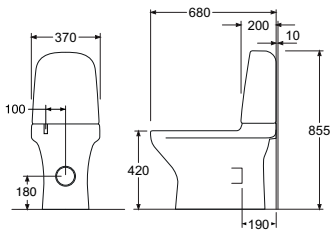

FLOOR-MOUNTED TOILET, ESTETIC

- Made of hygienic, durable and tightly whiterified sanitary porcelain
- Organic design with easy-to-clean surfaces
- Hygienic Flush with open flush rim for easier cleaning
- Flushes all the way up to the rim for improved hygiene
- Factory set dual flush: 4/2 l
- Flush volume adjustable up to 6 l
- Seat height: 420 mm
- Full-coverage, condensation-free cistern
- Quiet refilling
- Two seat options: hard seat with fixed fittings, or seat with

- Soft Close (SC) for soft, quiet closing, and Quick Release (QR) to facilitate cleaning.
- Supplied with a flexible drain sleeve for fitting to a drain in the floor or directly into the wall
- Adjustable water connection R1/2"
- Floor connection set for quick and easy mounting
- Concealed floor connection with two screws or gluemounting to the floor
- Ceramicplus (C+) for quick, eco-friendly cleaning

	ART-no	Price EUR VAT 0%	EAN
8300 Estetic, concealed S/P-trap, for screwing to the floor, with open flush rim	White C+ with SC/QR seat and cover 2/4l	609	4051202470524
	Matt white C+ with SC/QR seat and cover 2/4l*	777	4051202843533
SEATS: See page 11-12. * Delisted from 31.12.2022			
8300 Estetic, concealed S/P-trap, without screw holes for gluing to the floor, with open flush rim	White C+ with SC/QR seat and cover 2/4l	609	4051202483371
	Matt white C+ with SC/QR seat and cover 2/4l	777	4051202843557
	Matt black C+ with SC/QR seat and cover 2/4l	777	7391530075631
SEATS: See page 11-12.			

FLOOR-MOUNTED TOILET, NORDIC³

- Made of hygienic, durable and tightly whiterified sanitary porcelain
- Functional design, standard dimensions
- Seat height 430 mm
- Glazed beneath the flush rim for easier cleaning

- Full-coverage, condensation-free cistern
- For installation with four screws or gluemounting to the floor
- Can be fitted with armrests and care seat for functional adaptation
- Also suitable for installing in corners