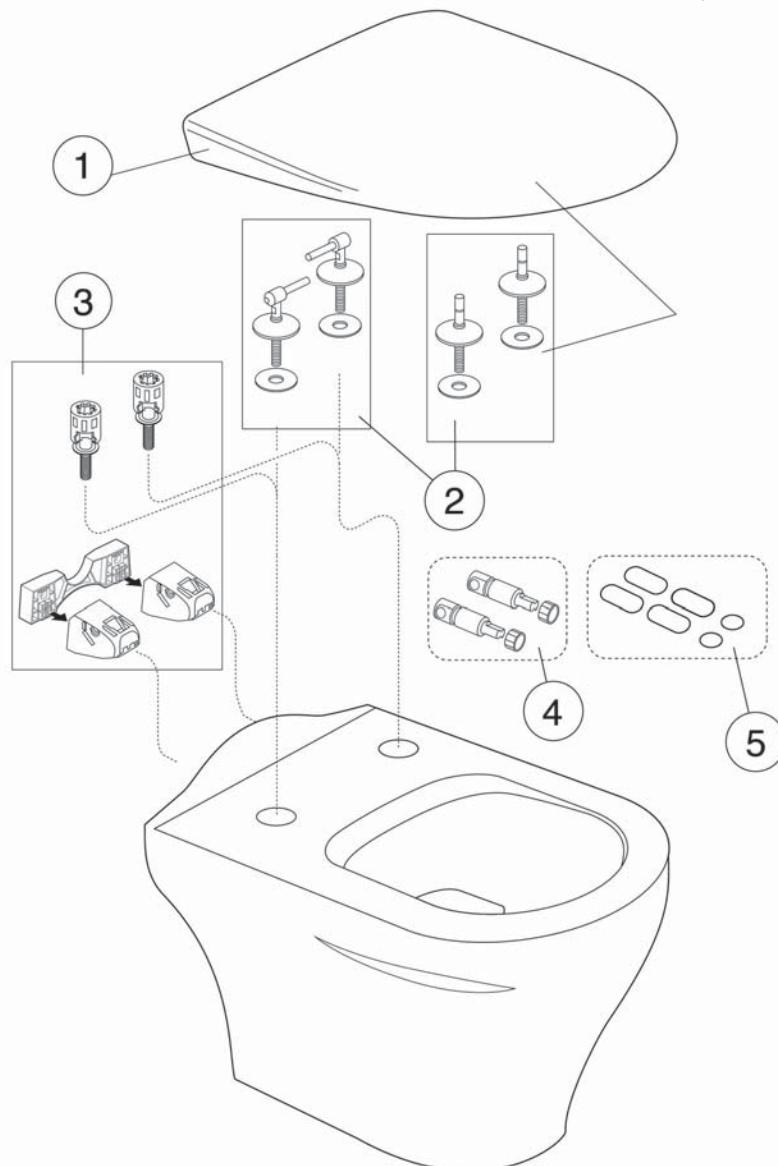

SPARE PARTS FOR ESTETIC WC 8330, FROM 2016-

- 1 Seat and cover hard plastic, soft-close, quick-release, matt white
  Seat and cover hard plastic, soft-close, quick-release, black
  Seat and cover hard plastic, soft-close, quick-release, matt black
  Seat and cover hard plastic, soft-close, quick-release, white
  Seat and cover hard plastic with stainless steel hinges, white
- 2 Stainless steel hinges
  Soft-close, quick-release hinges
- 3 Suprafix 3.0 fastening set
  Screws and nuts for Suprafix 3.0
- 4 Dumper set for soft-close seat and cover
- 5 Buffer set for seat and cover

ART-no	Price EUR VAT 0%	EAN
9M09S1RW	167	4051202843526
9M09S136	167	4051202336202
9M09S133	198	4065467166078
9M09S101	133	4051202251628
9M096101	86	4051202336295
92212261	33	4051202476953
92213061	33	4051202478087
92238300	69	4051202749453
92238200	29	4051202743161
92213300	55	4051202478117
92213400	14	4051202205423