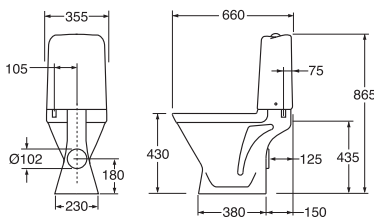

FLOOR-MOUNTED TOILET, ESTETIC

- Made of hygienic, durable and tightly whiterified sanitary porcelain
- Organic design with easy-to-clean surfaces
- Hygienic Flush with open flush rim for easier cleaning
- Flushes all the way up to the rim for improved hygiene
- Factory set dual flush: 4/2 l
- Flush volume adjustable up to 6 l
- Seat height: 420 mm
- Full-coverage, condensation-free cistern
- Quiet refilling
- Two seat options: hard seat with fixed fittings, or seat with

- Soft Close (SC) for soft, quiet closing, and Quick Release (QR) to facilitate cleaning.
- Supplied with a flexible drain sleeve for fitting to a drain in the floor or directly into the wall
- Adjustable water connection R1/2"
- Floor connection set for quick and easy mounting
- Concealed floor connection with two screws or gluemounting to the floor
- Ceramicplus (C+) for quick, eco-friendly cleaning

	ART-no	Price EUR VAT 0%	EAN
8300 Estetic, concealed S/P-trap, for screwing to the floor, with open flush rim	White C+ with SC/QR seat and cover 2/4l	609	4051202470524
	Matt white C+ with SC/QR seat and cover 2/4l*	777	4051202843533
SEATS: See page 11-12. * Delisted from 31.12.2022			
8300 Estetic, concealed S/P-trap, without screw holes for gluing to the floor, with open flush rim	White C+ with SC/QR seat and cover 2/4l	609	4051202483371
	Matt white C+ with SC/QR seat and cover 2/4l	777	4051202843557
	Matt black C+ with SC/QR seat and cover 2/4l	777	7391530075631
SEATS: See page 11-12.			

FLOOR-MOUNTED TOILET, NORDIC³

- Made of hygienic, durable and tightly whiterified sanitary porcelain
- Functional design, standard dimensions
- Seat height 430 mm
- Glazed beneath the flush rim for easier cleaning