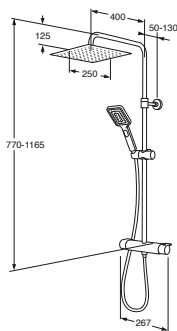

G4 Square shower kit with Estetic thermostatic shower mixer, with superslim shower head 250x250mm, with built-in diverter, with 3 function hand shower

Chrome
Matt black

GB41218335	637	7393792231381
GB41218335 53	1089	7393792233620
ACCESSORIES		
Turnable bathtub spout with built-in change-over function, chrome 115mm	GB41638760	156 7393792228633
Bathtub spout with built-in change-over function, Matt black	GB41638860 53	266 7393792232241
Soap dish	GB41639513	15 7393792231831