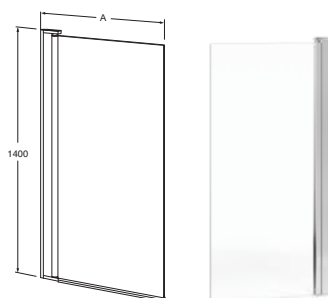

Square bathtub door, 70

Square bathtub door, 80

A = width dimension/adjustability in mm

690–710 mm

790–810 mm

ART-no	Price EUR VAT 0%	EAN
GB51SRBD70CR	345	7391530073583
GB51SRBD80CR	362	7391530073590

Detailed dimension sketches of each of the sizes are available at www.gustavsberg.com