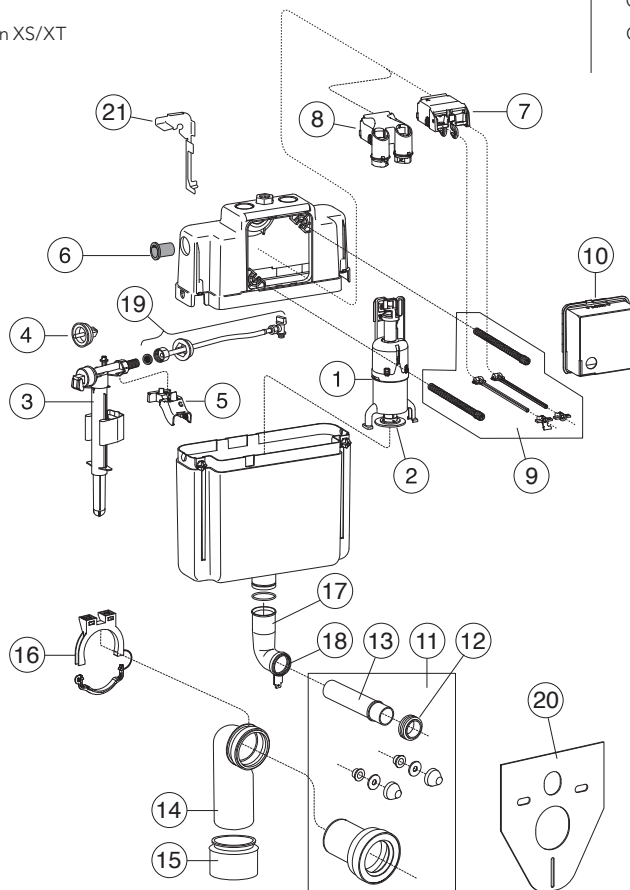

ART-no	Price EUR VAT 0%	EAN
GB1921100370	27	8711778140981
GB1921100399	30	8711778216112
GB1921100371	14	8711778140882
GB1921100372	41	8711778140905
GB1921100373	13	8711778140974
GB1921100375	14	8711778140998
GB1921100392	15	8711778170995
GB1921100377	17	8711778140912
GB1921100394	53	8711778171015
GB1921100378	16	8711778140943
GB1921100379	17	8711778140950
GB1921100387	18	8711778141018
GB1921100380	46	8711778140936
GB1921100381	29	8711778140875
GB1921100111	11	7391530070476
GB1921100382	27	8711778141049
GB1921100383	22	8711778141056
GB1921100384	15	8711778141001
GB1921100385	23	8711778141032
GB1921100386	16	8711778140899
GB1921100369	79	8711778122901
GB1921100388	13	7391530064970
GB1921100389	53	8711778177369
GB1921100398	17	8711778169043