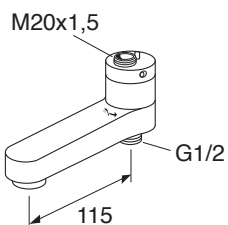

SPOUTS

Swivel spout with automatic resetting to bath position, for mixers produced from 2013

Chrome 115mm

GB41638760

156

7393792228633