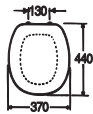

NP-11 PUSHBUTTON
GB192 9900 237

STANDARD SEAT AND COVER
GB192 9900 226