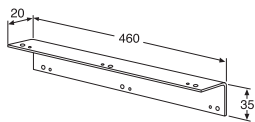

Angle fitting

Art-no GB71WTBRKT
Price EUR VAT 0% 150
EAN 7391530079080