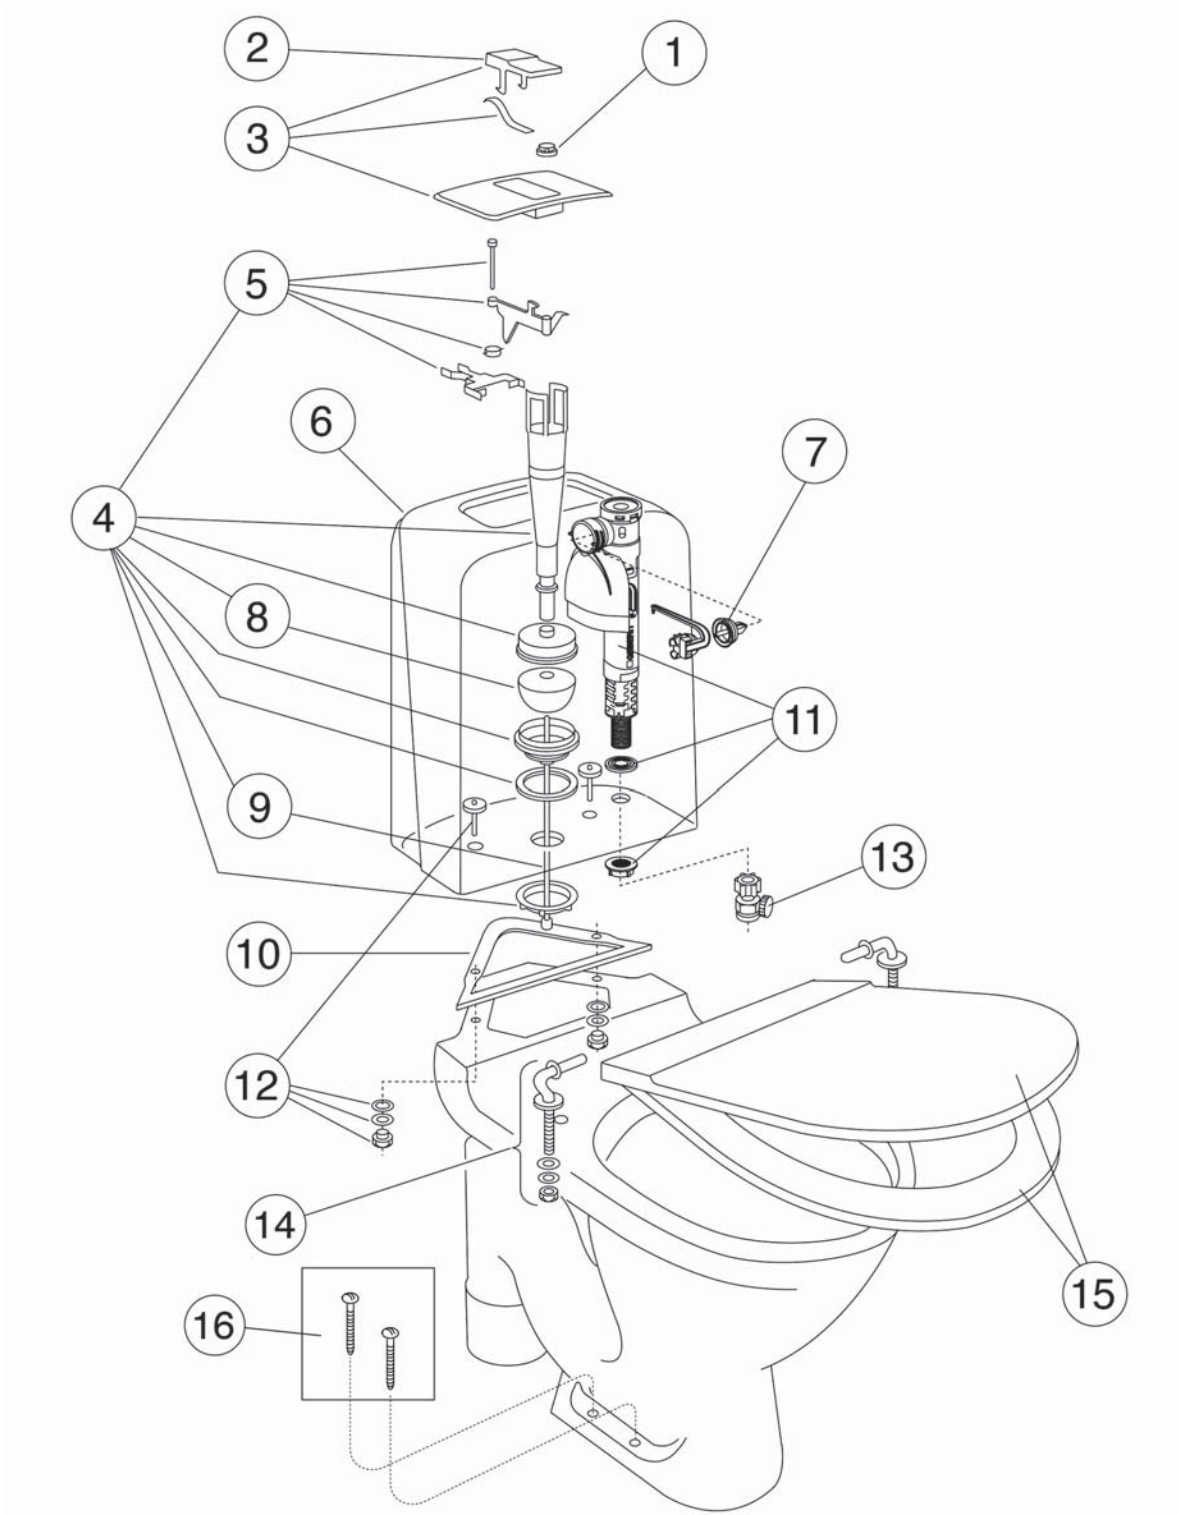

SPARE PARTS FOR BASIC WC, 1992 - 2002