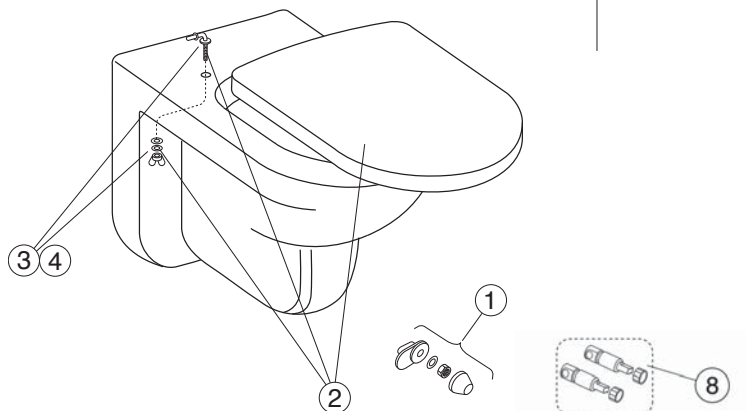

ART-no	Price EUR VAT 0%	EAN
92207401	17	4047289348085
98895101	70	4051202304522
98895136	111	4051202304539
9M16S101	133	4047289718109
9M16S136	203	4047289718116
92223561	33	4047289862994
92241761	35	4051202163341
92242400	54	4051202163105