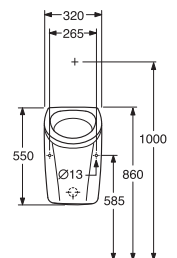

7G51 Saval concealed water inlet urinal
With covered water connection for mounting with concealed plumbing. Trap cover and connector nipple as separate order.

ACCESSORIES:
Concealed siphon with horizontal outlet
Concealed siphon with vertical outlet
Water-inlet connector for urinal

ART-no	Price EUR VAT 0%	EAN
7G510001	164	4022693742438
93260000	31	4047289529392
93270000	31	4047289529385
99330000	33	4005176160776