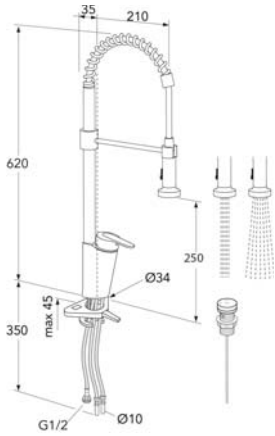

NORDIC PLUS SPIRAFLEX KITCHEN MIXER WITH DUO-FUNCTION

- Two spray patterns; normal or shower spray
- Contemporary, modern design by Propeller, combined with excellent function
- Soft move ceramic inside ensures soft and precise maneuvering
- Pivoting spout 110° (0° and 60°)
- Adjustable max. temperature for improved scald protection
- Type-approved, flexible water connection for simpler installation
- Push- and turn handle to steer the electronics
- Multi-colored LED light signals function
- Three pre-set, adjustable setting
- Motorised valve with ceramic seal

Nordic Plus sink mixer Duo with high Sipraflex swivel spout 110°, with two spray options and with separate electronic shut-off for dishwasher/washing machine

Chrome

ART-no

Price EUR
VAT 0%

EAN

GB41203782

1684

7393792233279

NORDIC PLUS KITCHEN MIXER

- Contemporary, modern design by Propeller
- Soft move ceramic inside ensures soft and precise maneuvering
- Pivoting spout 110° (0° and 60°)
- Adjustable max. temperature for improved scald protection
- Type-approved, flexible water connection for simpler installation