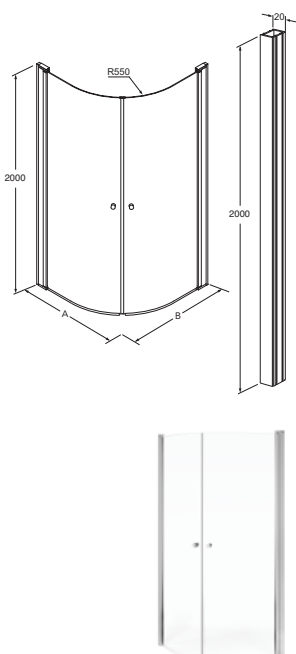

7391530073996

7391530073545

7391530073545

7391530073675

Detailed dimension sketches of each of the sizes are available at www.gustavsberg.com

ROUND SHOWER DOORS FOR CORNER FITTING

- Reversible for right/left-hand installation
- Pre-fitted door profiles for quick and simple installation
- Tempered safety glass, 6 mm
- Polished profiles and door handles
- Elevating hinges raise the door 5 mm on opening
- Adjustable wall profile, 20 mm, for a straight shower even with angled walls
- Opening angle: 180 degrees
- Unequal-sided dimension combinations possible
- Extension profile, 20 mm, as an optional extra
- No floor profiles, for a hygienic and easy-to-clean shower
- Space to drill holes for externally routed pipes