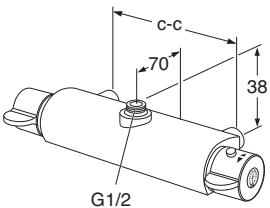

Nordic³ thermostatic shower mixer with outlet up

Chrome

GB41215624

227

7393792229449

BATHTUB SPOUT FOR THERMOSTATIC MIXERS

- Suits Estetic, Logic, Nautic, Atlantic and Nordic³ thermostatic shower mixers

MOVABLE BATHTUB SPOUT: