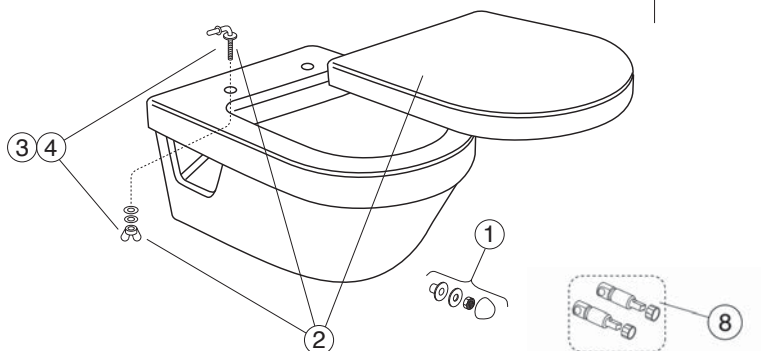

SPARE PARTS FOR HYGIENIC FLUSH WC 5G84, FROM 2014 -

- 1 Wallfixing set, white for WC 5G84
- 2 Hard seat and cover with stainless steel hinges, white
- 3 Hard seat and cover with stainless steel hinges, black
- 4 Seat and cover soft-close, white
- 5 Seat and coversoft-close, black
- 6 Stainless steel hinges for seat and covers 98895101 and 98895136 (2014-)
- 7 Stainless steel hinges for seat and covers 98895101
- 8 Fixation details for soft-close seat and covers 9M16S101 and 9M16S136 (2013-)
- 9 Dumper set for soft-close seat and cover (2013-)