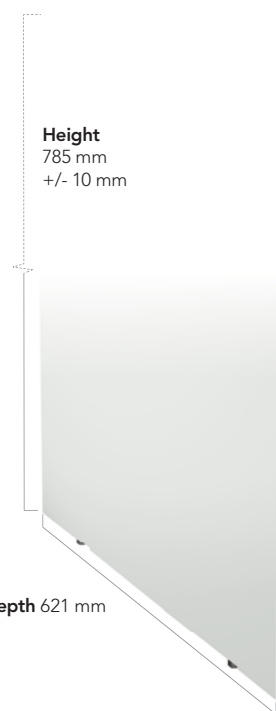

WORKTOP

Available in custom lengths from 200 mm to 2,500 mm

Thickness
30 mm

Depth 625 mm

Width 200 mm

2500 mm

COVERING SIDE

Height
785 mm
+/- 10 mm