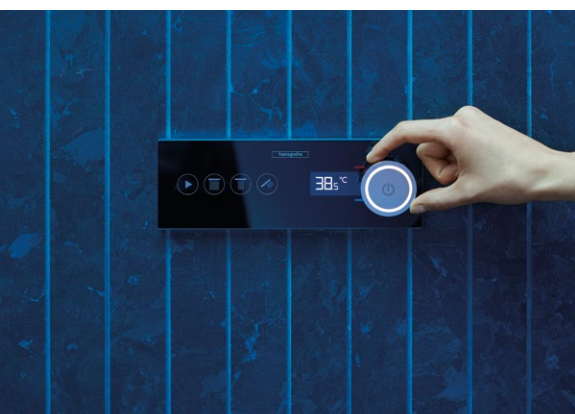

RainTunes at a glance:

- Seven individual shower programmes, from Good Morning to Good Night
- Use the hansgrohe home app to select and start your preferred programme
- RainButton: Bluetooth control buttons that can be positioned anywhere
- RainPad: Central digital control panel for your shower
- RainScent: Shower tabs available in five different aromas, including lavender, silver fir and pomegranate
- RainButton requires Rainfinity Digital showers, while RainPad can be used in conjunction with any hansgrohe shower

Simply scan the code to discover RainTunes.