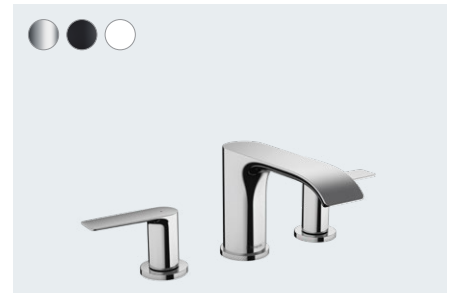

Vivenis
3-hole basin mixer 90
with pop-up waste set
75033, -000, -670, -700