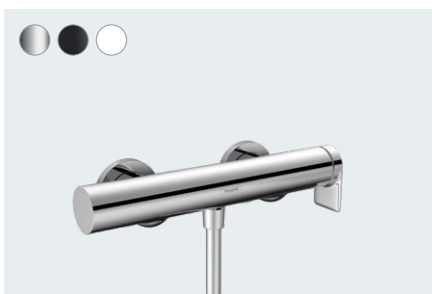

Vivenis
Single lever shower mixer for exposed installation
75620, -000, -670, -700