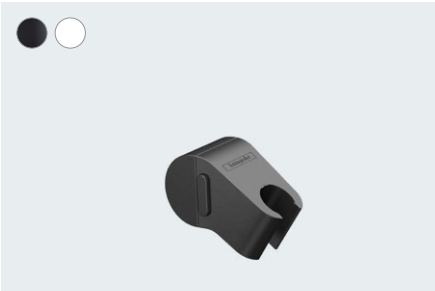

Shelf
27915, -670, -700

WallStoris

Tumbler
27921, -670, -700

WallStoris

Squeegee
27916, -670, -700

Available from 10/2021

WallStoris
Push slider
27917, -670, -700

WallStoris
Towel rail
27926, -670, -700