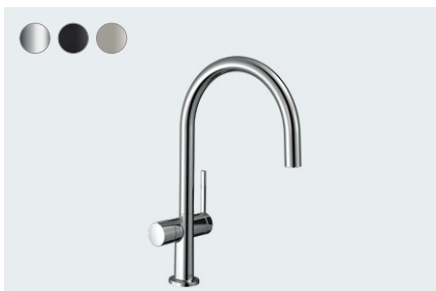

Talis M54

Single lever kitchen mixer 220,
device shut-off valve, 1jet
72805, -000, -670, -800