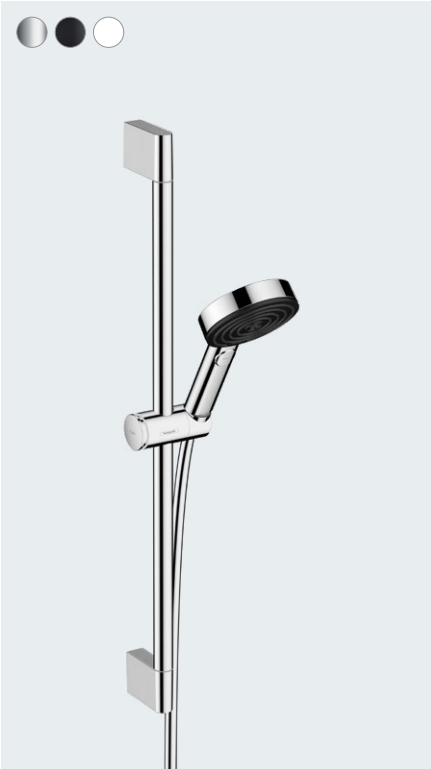

Pulsify Select

Shower set 105 3jet Relaxation
with shower bar 65 cm
24160, -000, -670, -700

Shower set 105 3jet Relaxation EcoSmart
with shower bar 65 cm
24161, -000, -670, -700

Shower set 105 3jet Relaxation
with shower bar 90 cm
24170, -000, -670, -700 (not shown)

Shower set 105 3jet Relaxation EcoSmart
with shower bar 90 cm
24171, -000, -670, -700 (not shown)