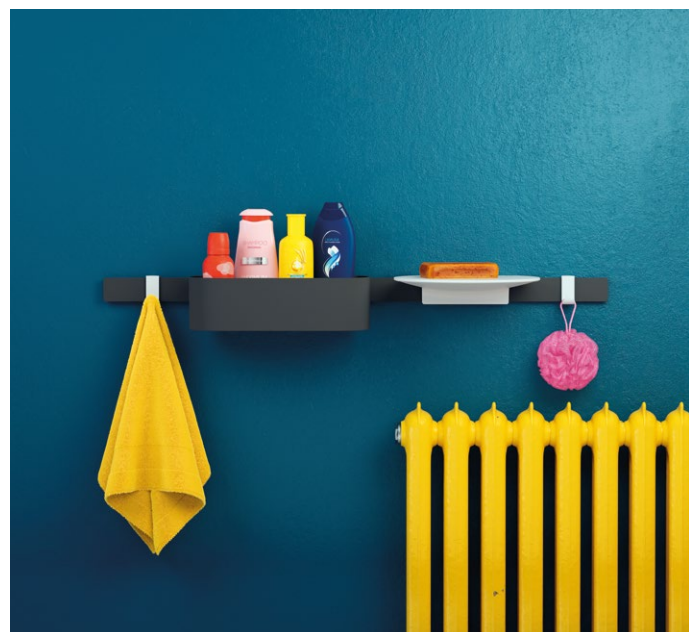

WallStoris is the flexible storage system that creates this harmony. The principle is very simple, and yet endlessly adaptable: a bar with modular accessories and an infinite number of possible combinations. Simply decide on the bar length and set up the storage space according to your own needs. Whether you choose shelves, racks, hooks or even baskets: you can put the modules together in up to 40,000 different ways. Get ready to say goodbye to the chaos!