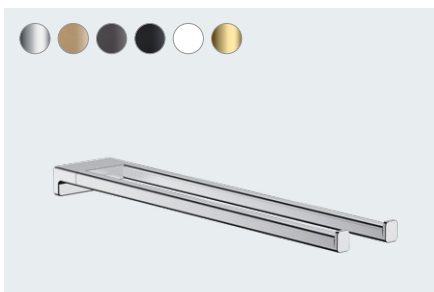

AddStoris
Towel holder twin-handle
41770, -000, -140, -340, -670, -700, -990