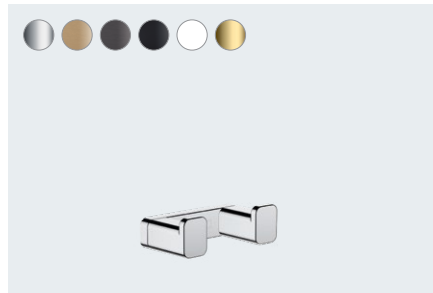

AddStoris
Double hook
41755, -000, -140, -340, -670, -700, -990