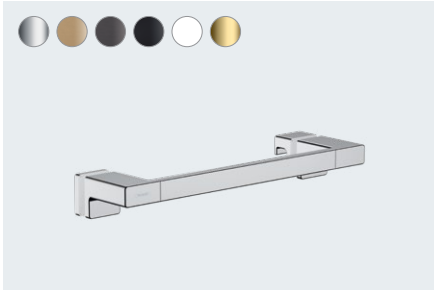

AddStoris
Shower door handle
41759, -000, -140, -340, -670, -700, -990

More information and the assortment can be found at hansgrohe.com/AddStoris

Explanations of the surfaces, technologies and jet types can be found at the end of the brochure.