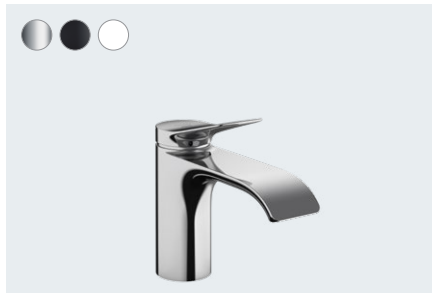

Vivenis
Pillar tap 80 for cold water
without waste set
75013, -000, -670, -700