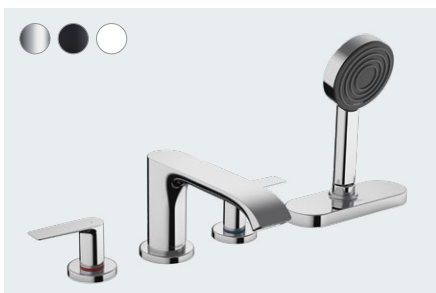

Vivenis
4-hole rim mounted bath mixer with sBox
75444, -000, -670, -700
Basic set for 4-hole rim mounted bath mixer
13440180 (not shown)