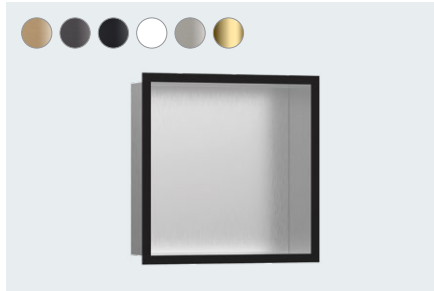

XtraStoris Individual
Wall niche Brushed Stainless Steel
with design frame 30 x 30 x 10 cm
56097, -140, -340, -670, -700, -800, -990