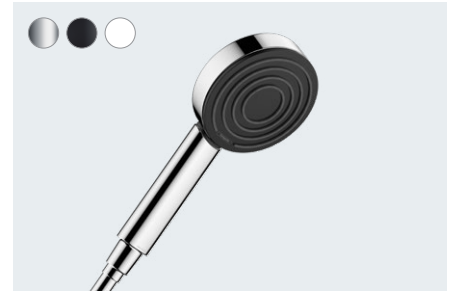

Pulsify

Hand shower 105 1jet
24120, -000, -670, -700

Hand shower 105 1jet Green
24121, -000, -670, -700