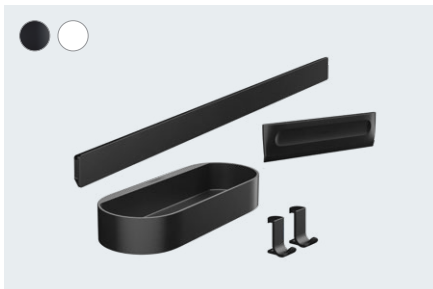

WallStoris
Shower bundle
27967, -670, -700