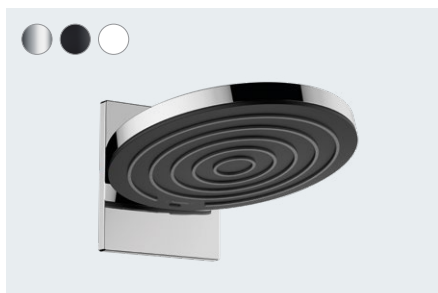

Pulsify
Overhead shower 260 2jet with wall connector
24150, -000, -670, -700
Overhead shower 260 2jet EcoSmart
with wall connector
24151, -000, -670, -700
Basic set iBox universal
01800180 (not shown)