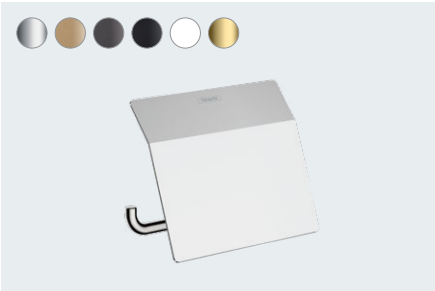

Available from 04/2021

AddStoris
Roll holder with cover
41753, -000, -140, -340, -670, -700, -990