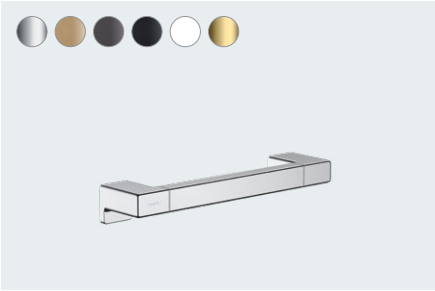

AddStoris
Grab bar
41744, -000, -140, -340, -670, -700, -990