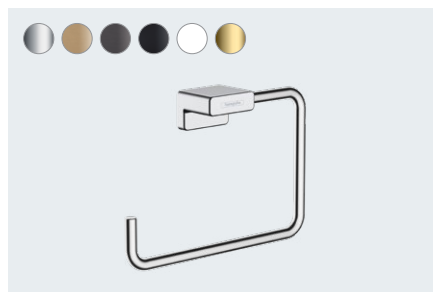

AddStoris
Towel ring
41754, -000, -140, -340, -670, -700, -990