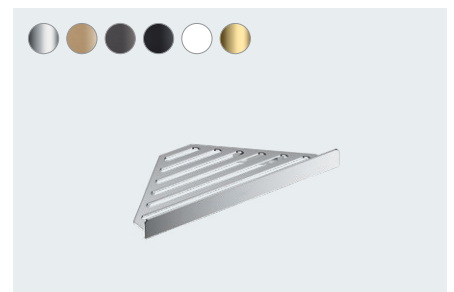

AddStoris
Corner basket
41741, -000, -140, -340, -670, -700, -990