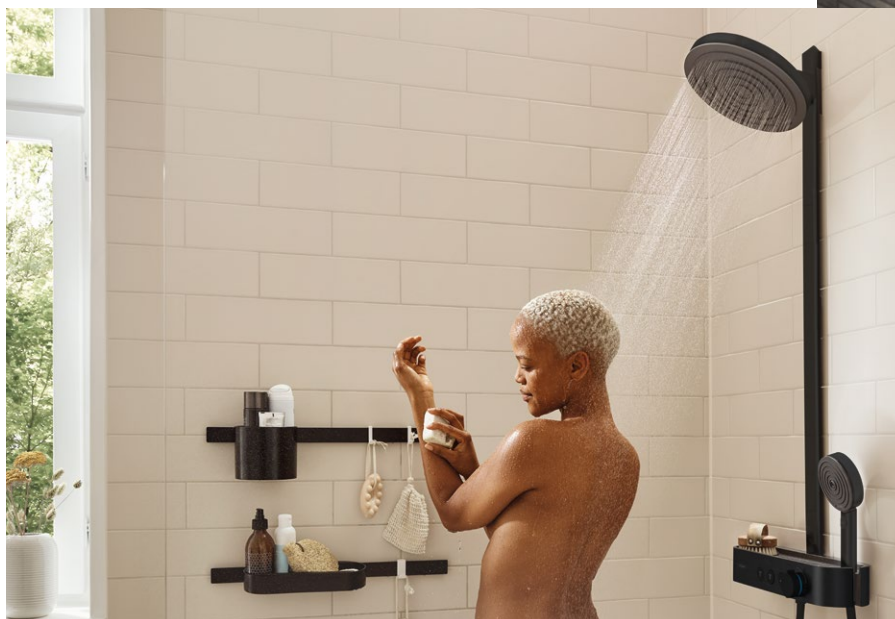

A unique shower experience for every bathroom size

Get in the shower and just switch off. Dive into another world. Start the day fresh in the morning and relax after the stresses of everyday life. Pulsify delivers these priceless moments - no matter what size bathroom you have. Even in the smallest of spaces, you can experience an entirely new level of relaxation for body and mind. Enjoy maximum freedom of movement, in a thoughtfully-designed space.

With Pulsify you can thrive. Structurally compact, it can be integrated into any bathroom, while you can choose from a variety of elements and surfaces to suit your style. With timeless design, the highest quality and intelligently integrated shelves, Pulsify will be a long-lasting source of pleasure - and it sets standards in terms of sustainability and safety. By choosing a variant with EcoSmart technology, you will even use up to 60% less water than with conventional products, without compromising your showering experience.

Intelligently integrated shelves perfect your showering experience.

Combine Pulsify with the innovative flexible storage system WallStoris.