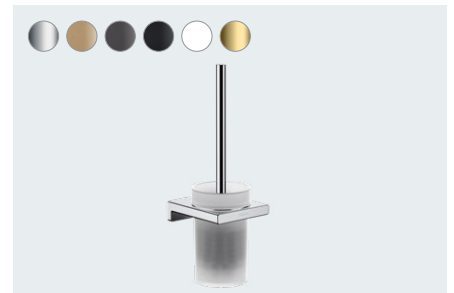

AddStoris
Toilet brush holder wall-mounted
41752, -000, -140, -340, -670, -700, -990