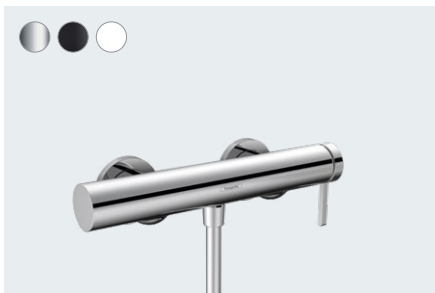

Finoris
Single lever shower mixer for exposed installation
76620, -000, -670, -700