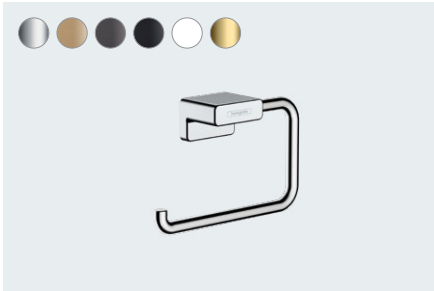

AddStoris
Roll holder without cover
41771, -000, -140, -340, -670, -700, -990