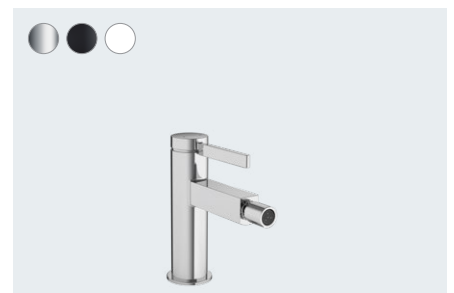

Finoris
Single lever bidet mixer
with push-open waste set
76200, -000, -670, -700