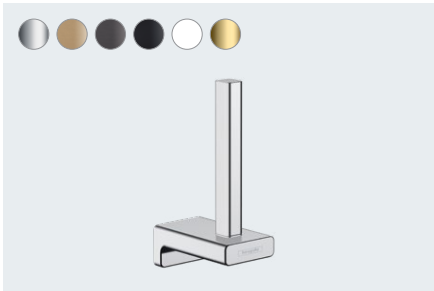

Available from 04/2021

AddStoris
Roll holder with cover
41753, -000, -140, -340, -670, -700, -990

AddStoris
Roll holder without cover
41771, -000, -140, -340, -670, -700, -990

AddStoris
Roll holder with shelf
41772, -000, -140, -340, -670, -700, -990