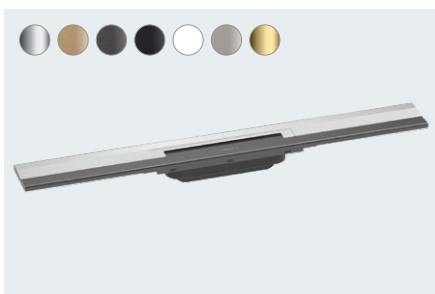

RainDrain Flex

Finish set shower drain 70 cm
cuttable for wall mounting
56050, -000, -140, -340, -670, -700, -800, -990

Finish set shower drain 80 cm
cuttable for wall mounting
56051, -000, -140, -340, -670, -700, -800, -990
(not shown)

Finish set shower drain 90 cm
cuttable for wall mounting
56052, -000, -140, -340, -670, -700, -800, -990
(not shown)

Finish set shower drain 100 cm
cuttable for wall mounting
56053, -000, -140, -340, -670, -700, -800, -990
(not shown)

Finish set shower drain 120 cm
cuttable for wall mounting
56054, -000, -140, -340, -670, -700, -800, -990
(not shown)