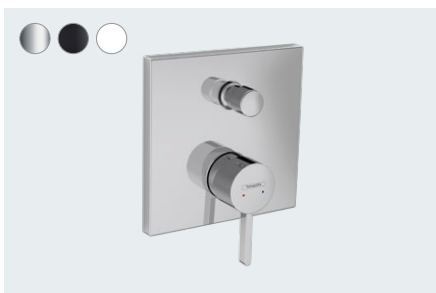

Finoris
Single lever bath mixer for concealed installation
76415, -000, -670, -700

Single lever bath mixer for concealed installation
with integrated security combination according
to EN1717

76416, -000, -670, -700

Basic set iBox universal
01800180 (not shown)