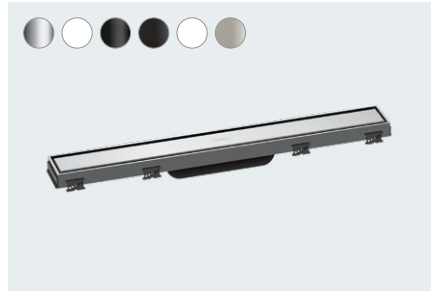

RainDrain Match

Finish set shower drain 60 cm
with height adjustable frame
56036, -000, -450, -610, -670, -700, -800

Finish set shower drain 70 cm
with height adjustable frame
56037, -000, -450, -610, -670, -700, -800
(not shown)

Finish set shower drain 80 cm
with height adjustable frame
56038, -000, -450, -610, -670, -700, -800
(not shown)

Finish set shower drain 90 cm
with height adjustable frame
56040, -000, -450, -610, -670, -700, -800
(not shown)

Finish set shower drain 100 cm
with height adjustable frame
56041, -000, -450, -610, -670, -700, -800
(not shown)

Finish set shower drain 120 cm
with height adjustable frame
56042, -000, -450, -610, -670, -700, -800
(not shown)