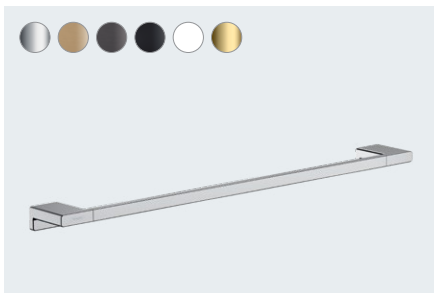

AddStoris
Bath towel rail
41747, -000, -140, -340, -670, -700, -990