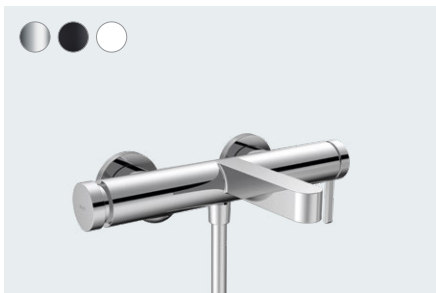

Available from 06/2021

Finoris
Single lever bath mixer for exposed installation
76420, -000, -670, -700