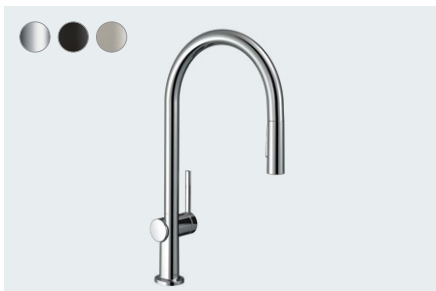

Talis M54

Talis M54

Single lever kitchen mixer 210,
pull-out spray, 2jet, sBox
72801, -000, -670, -800

Single lever kitchen mixer 210,
pull-out spray, 2jet
72800, -000, -670, -800

Single lever kitchen mixer 210, Eco,
pull-out spray, 2jet
72842, -000