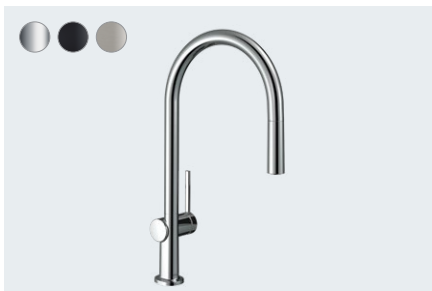

Talis M54

Single lever kitchen mixer 210,
pull-out spout, 1jet, sBox
72803, -000, -670, -800

Single lever kitchen mixer 210,
pull-out spout, 1jet
72802, -000, -670, -800