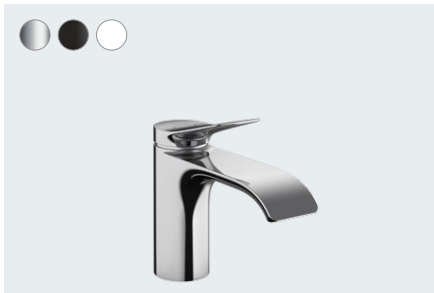

Vivenis

Vivenis
Single lever basin mixer 80
with pop-up waste set
75010, -000, -670, -700
Single lever basin mixer 80
without waste set
75012, -000, -670, -700