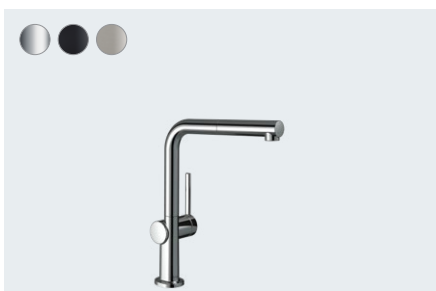

Talis M54

Single lever kitchen mixer U 220, 1jet
72806, -000, -670, -800

Single lever kitchen mixer U 220, Eco, 1jet
72844, -000

Talis M54

Single lever kitchen mixer U 220,
device shut-off valve, 1jet
72807, -000, -670, -800