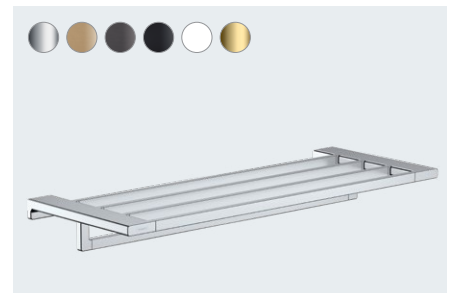

AddStoris
Towel rack with towel holder
41751, -000, -140, -340, -670, -700, -990