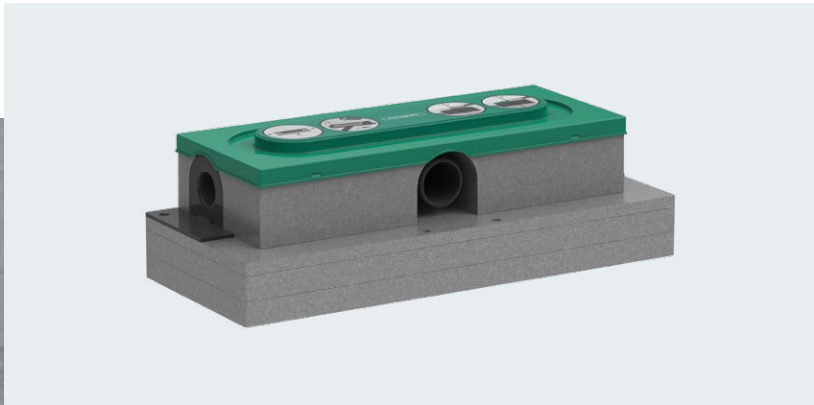

RainDrain suits every style of shower. We are particularly proud of the simple and straightforward installation, which doesn't depend on the shower's installation method. There is a set for all shower channels - simply choose from three different channels and the point of drainage, then trust in a well-fitted drain for many years to come.