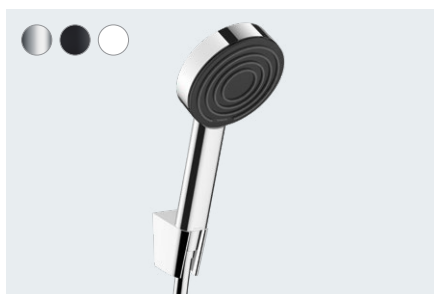

Pulsify
Shower holder set 105 1jet
with shower hose 125 cm
24301, -000, -670, -700