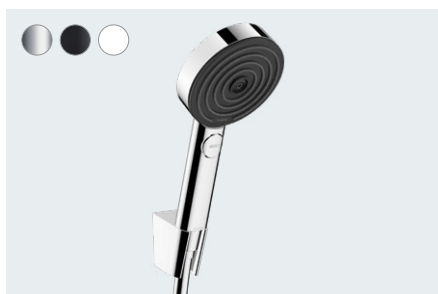

Available from 10/2021
Hand shower, sets and
overhead shower 105
from 06/2021

Pulsify Select
Shower holder set 105 3jet Relaxation
with shower hose 125 cm
24302, -000, -670, -700
Shower holder set 105 3jet Relaxation
with shower hose 160 cm
24303, -000, -670, -700