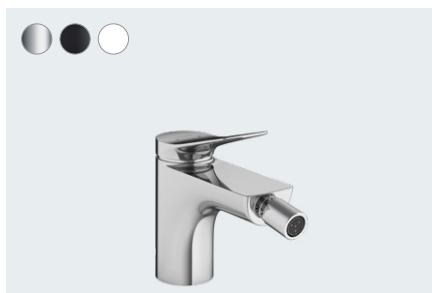

Vivenis
Single lever bidet mixer
with pop-up waste set
75200, -000, -670, -700