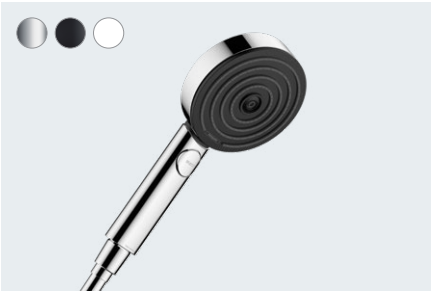

Pulsify

Pulsify Select

Hand shower 105 3jet Relaxation
24110, -000, -670, -700

Hand shower 105 3jet Relaxation EcoSmart
24111, -000, -670, -700