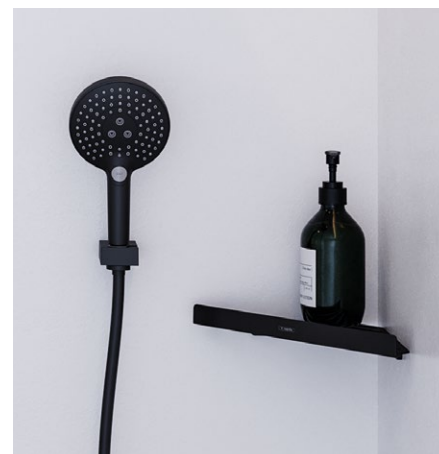

WallStoris
Bathroom bundle
27968, -670, -700

More information and the assortment can be found at hansgrohe.com/WallStoris

AddStoris

Complete your bathroom

Keeping everything within reach

You're probably familiar with the problem: everything in your bathroom has a home, neatly stowed away - except those things you use several times a day. Things like your hand soap, your toothbrush and toothpaste. So how do you keep these things handy, without disturbing the overall picture of harmony in your bathroom retreat?

Our answer? AddStoris. It keeps those items you use frequently, such as soap dispensers or water mugs, within reach while ensuring they stay discreet. With its angular minimalist design, this line of accessories goes perfectly with the other Hansgrohe fittings in your bathroom.

The stylish addition to your Hansgrohe bathroom. Available in six different finishes.

From soap dispensers to towel rail – a whole range built for your needs.

AddStoris at a glance:

- More functionality and space in your bathroom
- Minimalist design that fits perfectly into any modern bathroom
- A design language that blends with other fittings from the hangrohe range
- Choose from six different finishes for the perfect fit for your bathroom