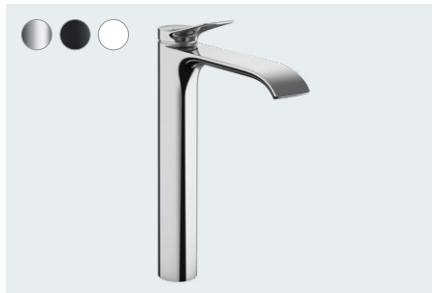

Vivenis
Single lever basin mixer 250 for washbowls
with pop-up waste set
75040, -000, -670, -700
Single lever basin mixer 250 for washbowls
without waste set
75042, -000, -670, -700