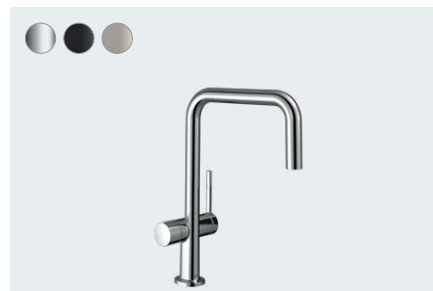

Talis M54

Single lever kitchen mixer U 220,
device shut-off valve, 1jet
72807, -000, -670, -800