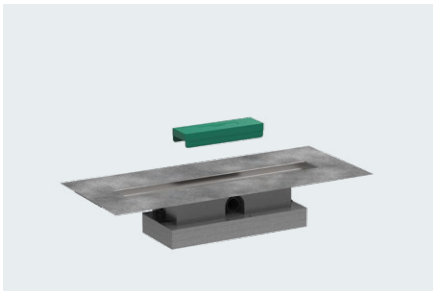

uBox universal

Complete set for flat installation -
60 cm for tileable shower drains finish sets
56016180

Complete set for flat installation -
70 cm for tileable shower drains finish sets
56017180 (not shown)

Complete set for flat installation -
80 cm for tileable shower drains finish sets
56018180 (not shown)

Complete set for flat installation -
90 cm for tileable shower drains finish sets
56019180 (not shown)

Complete set for flat installation -
100 cm for tileable shower drains finish sets
56020180 (not shown)

Complete set for flat installation -
120 cm for tileable shower drains finish sets
56021180 (not shown)