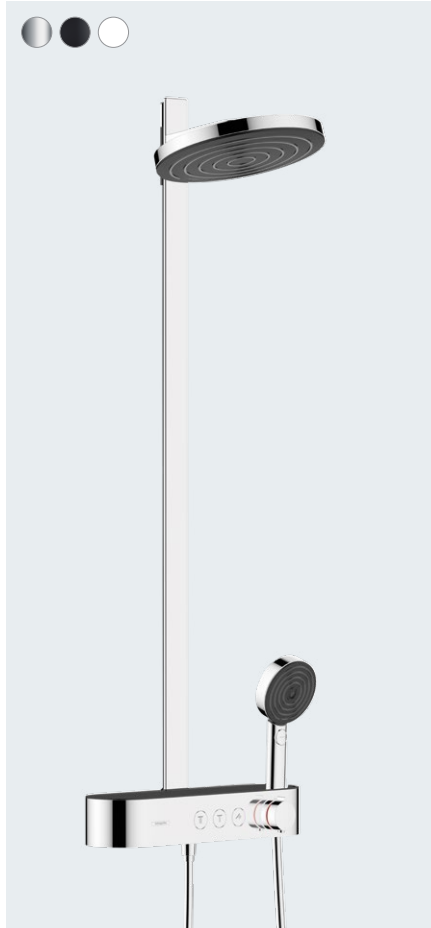

Pulsify

Showerpipe 260 2jet
with ShowerTablet Select 400
24240, -000, -670, -700

Showerpipe 260 2jet EcoSmart
with ShowerTablet Select 400
24141, -000, -670, -700