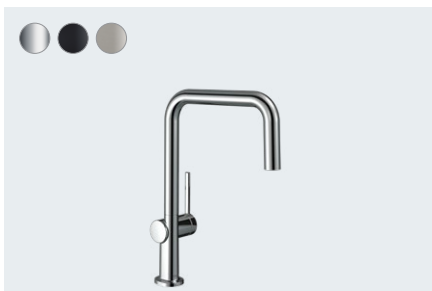

Talis M54

Single lever kitchen mixer 220, 1jet
72804, -000, -670, -800

Single lever kitchen mixer 220, Eco, 1jet
72843, -000

Talis M54

Single lever kitchen mixer 220,
device shut-off valve, 1jet
72805, -000, -670, -800