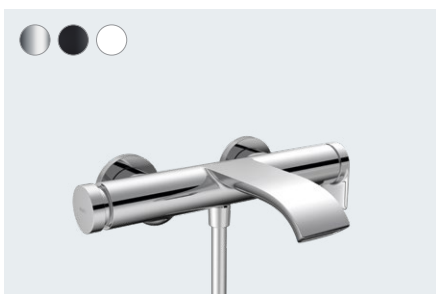

Available from 06/2021

Vivenis
Single lever bath mixer for exposed installation
75420, -000, -670, -700