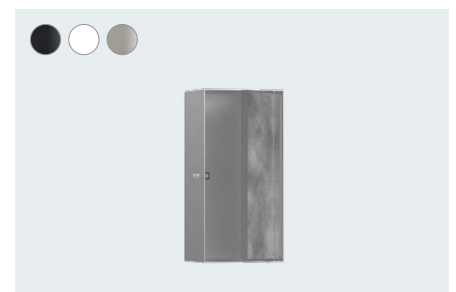

XtraStoris Rock

Wall niche with tileable door 30 x 15 x 10 cm
56082, -670, -700, -800

Wall niche with tileable door 30 x 15 x 14 cm
56088, -670, -700, -800 (not shown)