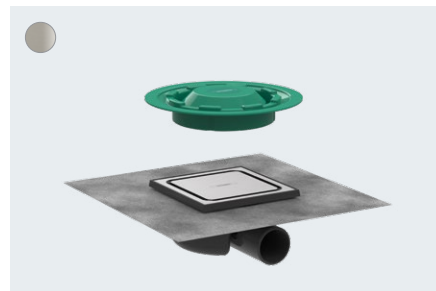

RainDrain Spot

Point drain 15 x 15 cm grate
56055, -800
Point drain 15 x 15 cm grate tileable rear cover
56112, -800 (not shown)

More information and the assortment can be found at hansgrohe.com/RainDrain