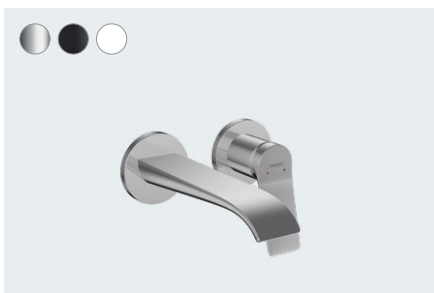

Vivenis
Single lever basin mixer for concealed installation
wall-mounted with spout 19.5 cm
75050, -000, -670, -700
Basic set for single lever basin mixer
for concealed installation wall-mounted
13622180 (not shown)