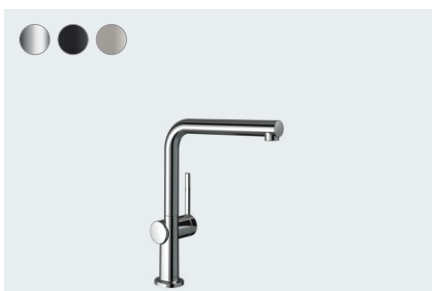

Talis M54

Single lever kitchen mixer 270, 1jet
72840, -000, -670, -800