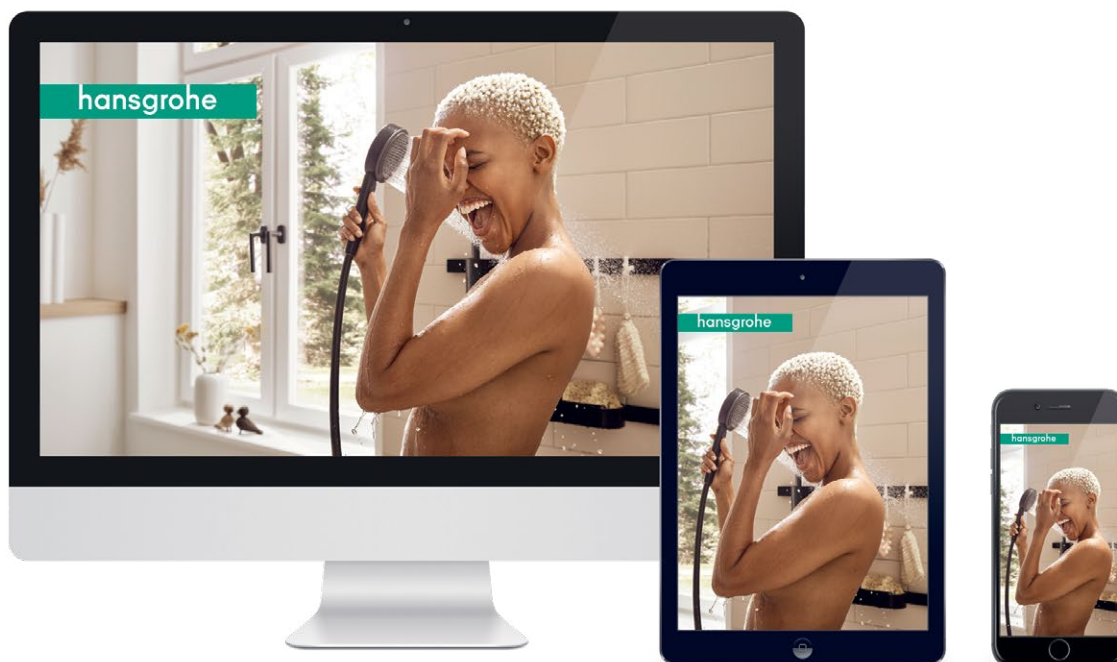

Talis M54

Single lever kitchen mixer 270, 1jet
72840, -000, -670, -800

Talis M54

Single lever kitchen mixer 270,
device shut-off valve, 1jet
72827, -000, -670, -800

More information and the
assortment can be found at
[hansgrohe.com/TalisM54](https://www.hansgrohe.com/TalisM54)

Explanations of the surfaces, technologies and jet
types can be found at the end of the brochure.

Discover more online – register and stay up to date

Want to find out more? Register online and you'll always be the first to know about what's new from hansgrohe. We look forward to seeing you!

hansgrohe.com
hansgrohe.com/register

Discover hansgrohe online and on social media

Spray modes

A unique shower experience thanks to the soft caress of micro droplets.

Intense jet of micro-fine droplets for sensational showering.

A strong massage spray that invigorates and soothes aching muscles.

Focused jet for a soothing, feelgood shower.

Full shower rain, ideal for washing hair.

An intense jet of water that activates and wakes you up.