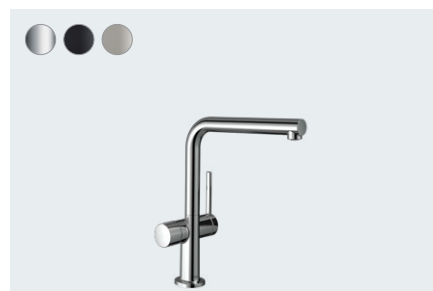

Talis M54

Single lever kitchen mixer 270,
device shut-off valve, 1jet
72827, -000, -670, -800

More information and the
assortment can be found at
[hansgrohe.com/TalisM54](https://www.hansgrohe.com/TalisM54)

Explanations of the surfaces, technologies and jet
types can be found at the end of the brochure.