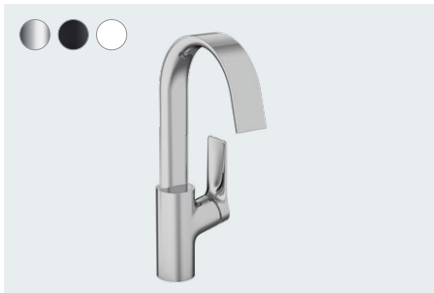

Vivenis
Single lever basin mixer 210 with swivel spout
and pop-up waste set
75030, -000, -670, -700
Single lever basin mixer 210 with swivel spout
without waste set
75032, -000, -670, -700