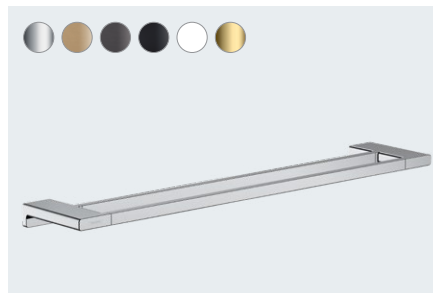

AddStoris
Double bath towel rail
41743, -000, -140, -340, -670, -700, -990