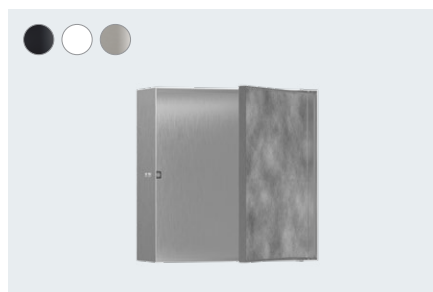

XtraStoris Rock

Wall niche with tileable door 30 x 30 x 10 cm
56085, -670, -700, -800

Wall niche with tileable door 30 x 30 x 14 cm
56091, -670, -700, -800 (not shown)