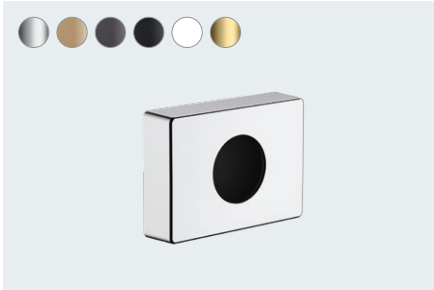

AddStoris
Sanitary bag dispenser
41773, -000, -140, -340, -670, -700, -990