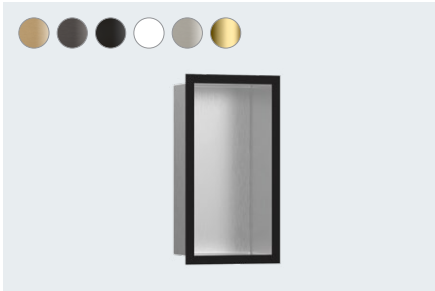

Available from 07/2021

XtraStoris Individual
Wall niche Brushed Stainless Steel
with design frame 30 x 15 x 10 cm
56094, -140, -340, -670, -700, -800, -990