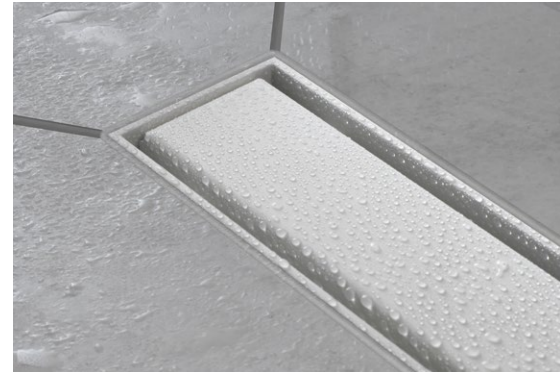

More information and the assortment can be found at hansgrohe.com/XtraStoris

RainDrain

A designer drain solution

Starts with the basics, and then let your imagination run free.

A holistic design language in your shower enhances the space, and your well-being as a result. That's one reason why thoughtfully designed shower channels are becoming increasingly popular. RainDrain is the perfect accent to any shower, whether its finished in natural stone, stainless steel or individually tiled. And not only does it look great, it provides long-lasting functionality as well.

RainDrain suits every style of shower. We are particularly proud of the simple and straightforward installation, which doesn't depend on the shower's installation method. There is a set for all shower channels - simply choose from three different channels and the point of drainage, then trust in a well-fitted drain for many years to come.