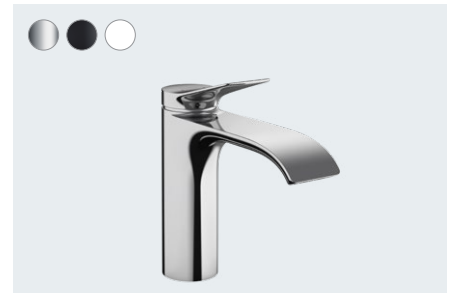

Simply scan the code
to discover Vivenis.

Vivenis

Vivenis
Single lever basin mixer 80
with pop-up waste set
75010, -000, -670, -700
Single lever basin mixer 80
without waste set
75012, -000, -670, -700

Vivenis
Pillar tap 80 for cold water
without waste set
75013, -000, -670, -700