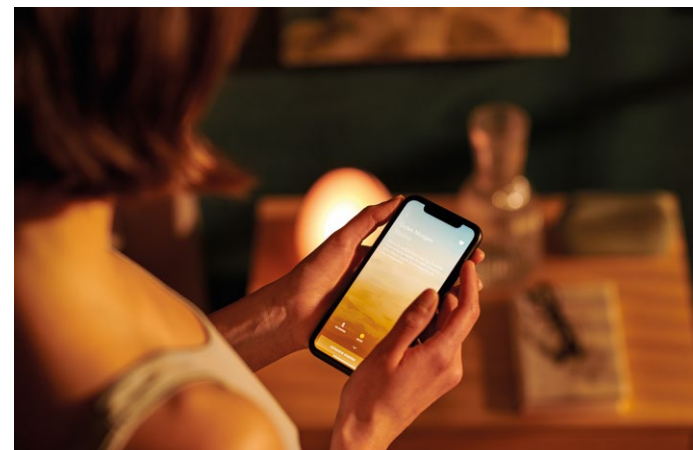

The hansgrohe home app - digitally select your water experience.

Choose one of the preset programmes depending on your mood and the time of day. Restart your wellness experience each day at the touch of a button, simply by using your smartphone.

RainScent - five sensual fragrance options.

Immerse yourself even further into your showering experience, with a RainScent shower tab. Choose your aroma from lavender, pomegranate, bergamot, silver fir or rosemary citrus, place the tab into the shower floor compartment. Now breathe deeply, as the essential oils slowly reveal themselves, wrapping around you and providing the ultimate shower.