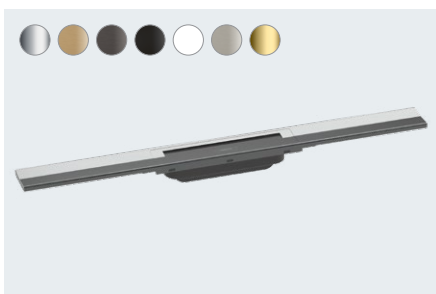

Available from 07/2021

RainDrain Flex

Finish set shower drain 70 cm
cuttable for free mounting
56043, -000, -140, -340, -670, -700, -800, -990

Finish set shower drain 80 cm
cuttable for free mounting
56044, -000, -140, -340, -670, -700, -800, -990
(not shown)

Finish set shower drain 90 cm
cuttable for free mounting
56045, -000, -140, -340, -670, -700, -800, -990
(not shown)

Finish set shower drain 100 cm
cuttable for free mounting
56046, -000, -140, -340, -670, -700, -800, -990
(not shown)

Finish set shower drain 120 cm
cuttable for free mounting
56047, -000, -140, -340, -670, -700, -800, -990
(not shown)