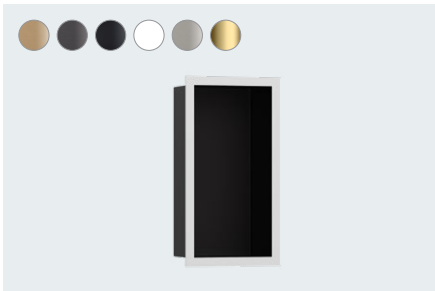

XtraStoris Individual
Wall niche Matt Black
with design frame 30 x 15 x 10 cm
56095, -140, -340, -670, -700, -800, -990