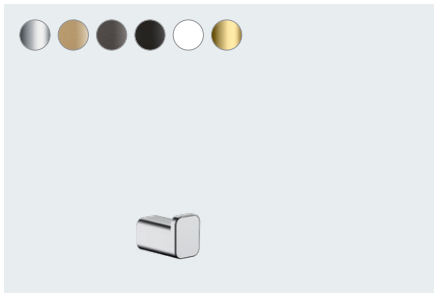

AddStoris

AddStoris
Single hook
41742, -000, -140, -340, -670, -700, -990