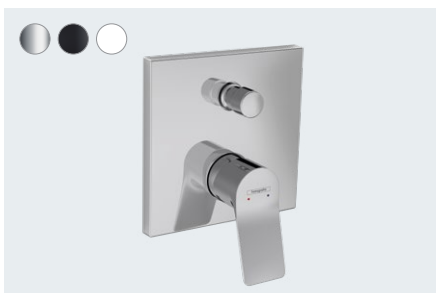

Vivenis
Single lever bath mixer for concealed installation
75415, -000, -670, -700

Single lever bath mixer for concealed installation with integrated security combination according to EN1717
75416, -000, -670, -700

Basic set iBox universal
01800180 (not shown)