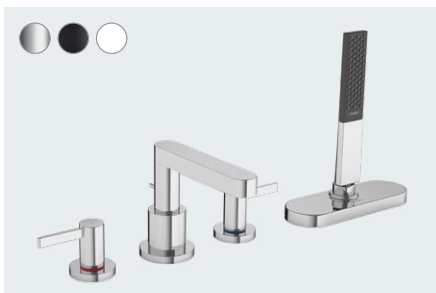

Finoris
4-hole rim mounted bath mixer with sBox
76444, -000, -670, -700

Basic set for 4-hole rim mounted bath mixer
13440180 (not shown)