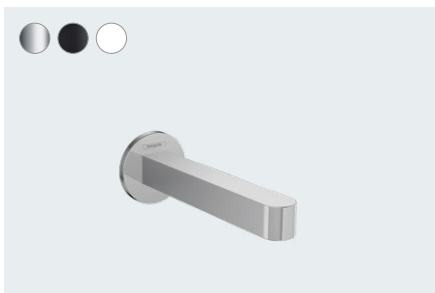

Finoris
Bath spout
76410, -000, -670, -700